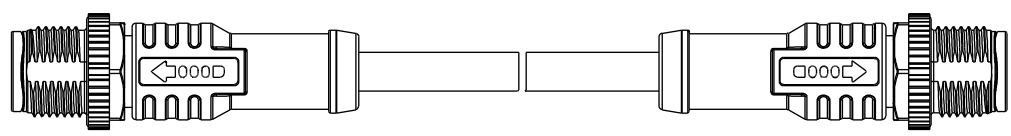

THIS DOCUMENT IS SUBJECT TO CHANGE WITHOUT NOTICE. IT IS CONFIDENTIAL AND A PROPERTY OF Amphenol LTW. DISCLOSURE TO THIRD PARTY HAS TO BE AUTHORIZED BY Amphenol LTW.

REV.	DESCRIPTION

- Notes:
- * \varnothing Important Dimension.
 - * Waterproof Rate: IP68, IP69K
 - * Connector: PU+GF, Black.
 - * Pin: Copper Alloy, Gold Plated.
 - * Screw Nut: Zinc Alloy, Nickel Plated.
 - * Outer Mold: PU, Black.
 - * Cable: (B) UL20549, PUR Jacket, Black.
(D) UL2517, PVC Jacket, Black.
 - * Rated Voltage: 5Pin 60V dc. or ac.
 - * Rated Current: 5Pin 4A
 - * Cable Length Tolerance:
 - 0.5~20mm
 - 01~40mm
 - 02M~05M: ±60mm
 - 06M~10M: ±100mm
 - 11M~30M: ±200mm
 - 31M~99M: ±500mm

UNIT: mm TOLERANCE ± 0.5 mm			TITLE MI2 B-Code Double Ended		ITEM NO MI2BXXML-12BML-SXXXX		DRAWN BY Ruru		DATE 2018-12-07	
	SCALE 1:2		SIZE A4		SHEET 1 OF 2		CHECKED BY Rita		DATE 2018-12-07	
	REV. A		WC-REV.		\varnothing : Inspection item		APPROVED BY Max		DATE 2018-12-07	
<h2 style="margin: 0;">Amphenol LTW</h2> <p style="margin: 0;">安費諾亮泰企業股份有限公司</p>					CUSTOMER ALTW		DATE 2018-12-07		8 W10814-03-0001A2	

THIS DOCUMENT IS SUBJECT TO CHANGE WITHOUT NOTICE. IT IS CONFIDENTIAL AND A PROPERTY OF Amphenol LTW. DISCLOSURE TO THIRD PARTY HAS TO BE AUTHORIZED BY Amphenol LTW.

5P	PVC	5.1	22	M12B05ML-12BML-SDXXX
5P	PUR	4.4		M12B05ML-12BML-SBXXX
Contacts	Cable Jacket	Cable OD	AWG	Item No.

UNIT:mm		TITLE M12 B-Code Double Ended	
TOLERANCE ± 0.8 mm	SCALE 1:2	SIZE A4	SHEET 2 OF 2
REV. A	WC-REV.	QC: Inspection item	

Amphenol LTW
 安費諾亮泰企業股份有限公司

ITEM NO	DRAWN BY	DATE
DWG NO M12BXXML-12BML-SXXXX	Ruru	2018-12-07
CUSTOMER ALTW	CHECKED BY Rita	DATE 2018-12-07
	APPROVED BY Max	DATE 2018-12-07