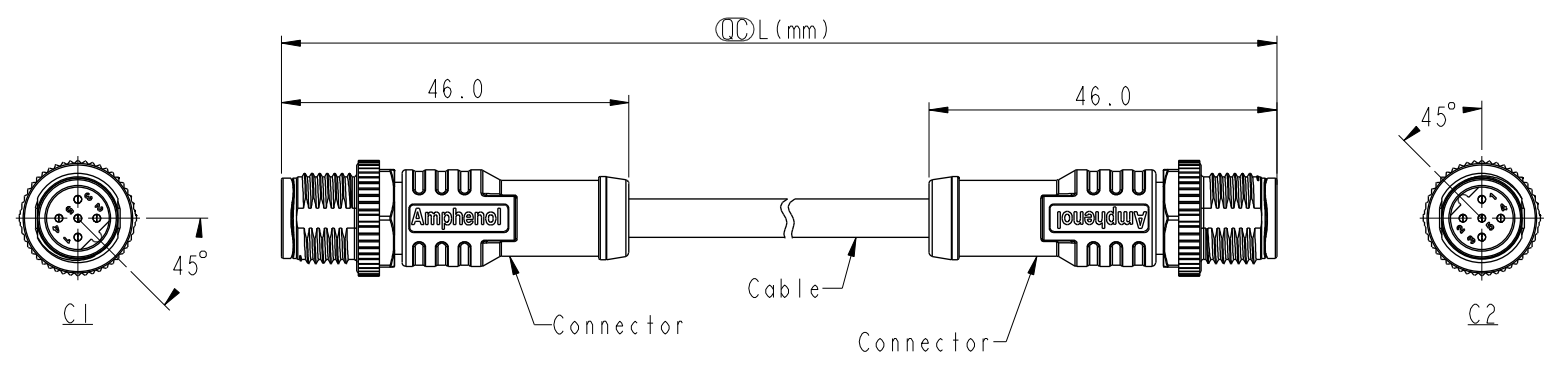

THIS DOCUMENT IS SUBJECT TO CHANGE WITHOUT NOTICE. IT IS CONFIDENTIAL AND A PROPERTY OF Amphenol LTW. DISCLOSURE TO THIRD PARTY HAS TO BE AUTHORIZED BY Amphenol LTW.

REV.	DESCRIPTION

- Notes:
- * \varnothing Important Dimension.
 - * Waterproof Rate: IP68, IP69K
 - * Connector: PU+GF, Black.
 - * Pin: Copper Alloy, Gold Plated.
 - * Screw Nut: Zinc Alloy, Nickel Plated.
 - * Outer Mold: PU, Black.
 - * Cable: (B) UL20549, PUR Jacket, Black.
(D) UL2517, PVC Jacket, Black.
 - * Rated Voltage: 5Pin 60V dc. or ac.
 - * Rated Current: 5Pin 4A
 - * Cable Length Tolerance:
 - 0.5~20mm
 - 01~40mm
 - 02M~05M: ±60mm
 - 06M~10M: ±100mm
 - 11M~30M: ±200mm
 - 31M~99M: ±500mm

UNIT: mm TOLERANCE ± 0.5 mm			TITLE MI2 B-Code Double Ended		ITEM NO MI2BXXML-12BML-SXXXX		DRAWN BY Ruru		DATE 2018-12-07	
	SCALE 1:2		SIZE A4		SHEET 1 OF 2		CHECKED BY Rita		DATE 2018-12-07	
	REV. A		WC-REV.		\varnothing : Inspection item		APPROVED BY Max		DATE 2018-12-07	
<h2 style="margin: 0;">Amphenol LTW</h2> <p style="margin: 0;">安費諾亮泰企業股份有限公司</p>					CUSTOMER ALTW		DATE 2018-12-07		8 W10814-03-0001A2	

THIS DOCUMENT IS SUBJECT TO CHANGE WITHOUT NOTICE. IT IS CONFIDENTIAL AND A PROPERTY OF Amphenol LTW. DISCLOSURE TO THIRD PARTY HAS TO BE AUTHORIZED BY Amphenol LTW.

5P	PVC	5.1	22	M12B05ML-12BML-SDXXX
5P	PUR	4.4		M12B05ML-12BML-SBXXX
Contacts	Cable Jacket	Cable OD	AWG	Item No.

UNIT:mm		TITLE M12 B-Code Double Ended	
TOLERANCE ± 0.8 mm	SCALE 1:2	SIZE A4	SHEET 2 OF 2
REV. A	WC-REV.	QC: Inspection item	

Amphenol LTW
 安費諾亮泰企業股份有限公司

ITEM NO	DRAWN BY	DATE
DWG NO M12BXXML-12BML-SXXXX	Ruru	2018-12-07
CUSTOMER ALTW	CHECKED BY Rita	DATE 2018-12-07
	APPROVED BY Max	DATE 2018-12-07