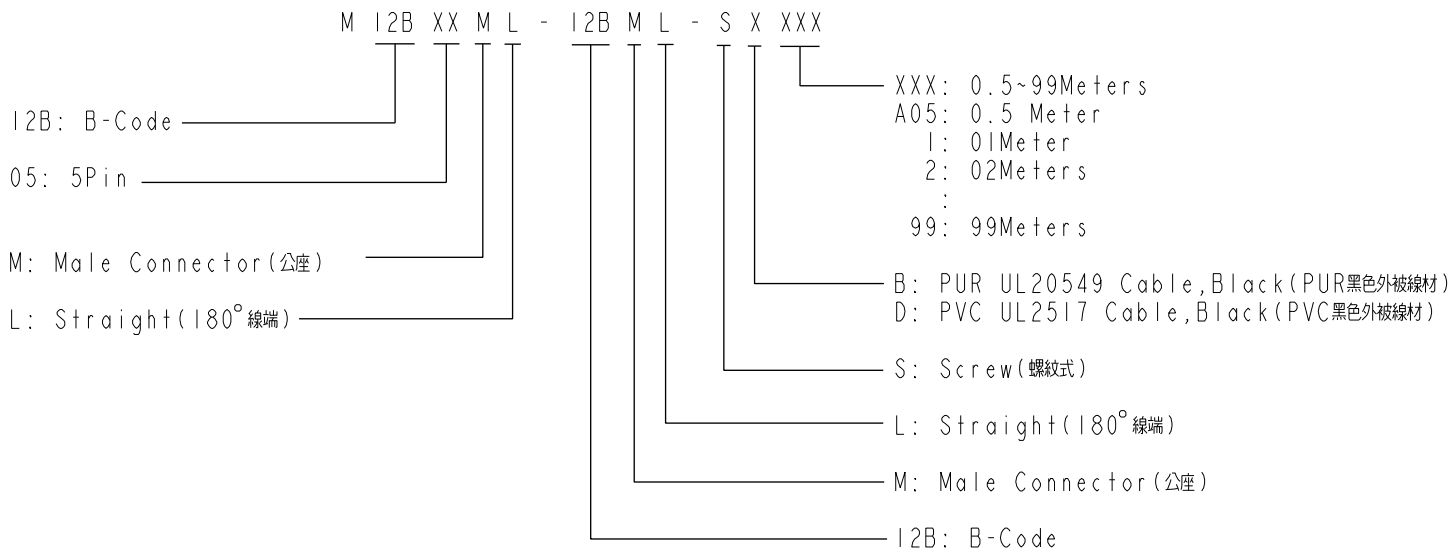

THIS DOCUMENT IS SUBJECT TO CHANGE WITHOUT NOTICE. IT IS CONFIDENTIAL AND A PROPERTY OF Amphenol LTW. DISCLOSURE TO THIRD PARTY HAS TO BE AUTHORIZED BY Amphenol LTW.

REV.	DESCRIPTION

- Notes:
- * \varnothing Important Dimension.
 - * Waterproof Rate: IP68, IP69K
 - * Connector: PU+GF, Black.
 - * Pin: Copper Alloy, Gold Plated.
 - * Screw Nut: Zinc Alloy, Nickel Plated.
 - * Outer Mold: PU, Black.
 - * Cable: (B) UL20549, PUR Jacket, Black.
(D) UL2517, PVC Jacket, Black.
 - * Rated Voltage: 5Pin 60V dc. or ac.
 - * Rated Current: 5Pin 4A
 - * Cable Length Tolerance:
 - 0.5~20mm
 - 01~40mm
 - 02M~05M: ±60mm
 - 06M~10M: ±100mm
 - 11M~30M: ±200mm
 - 31M~99M: ±500mm

UNIT: mm TOLERANCE ± 0.5 mm			TITLE MI2 B-Code Double Ended		ITEM NO MI2BXXML-12BML-SXXXX		DRAWN BY Ruru		DATE 2018-12-07	
	SCALE 1:2		SIZE A4		SHEET 1 OF 2		CHECKED BY Rita		DATE 2018-12-07	
	REV. A		WC-REV.		\varnothing : Inspection item		APPROVED BY Max		DATE 2018-12-07	
<h2 style="margin: 0;">Amphenol LTW</h2> <p style="margin: 0;">安費諾亮泰企業股份有限公司</p>					CUSTOMER ALTW		DATE 2018-12-07		8 W10814-03-0001A2	

UNIT:mm		TITLE M12 B-Code Double Ended	
TOLERANCE ± 0.8 mm	SCALE 1:2	SIZE A4	SHEET 2 OF 2
REV. A	WC-REV.	QC: Inspection item	

Amphenol LTW
 安費諾亮泰企業股份有限公司

ITEM NO	DRAWN BY	DATE
DWG NO M12BXXML-12BML-SXXXX	Ruru	2018-12-07
CUSTOMER ALTW	CHECKED BY Rita	DATE 2018-12-07
	APPROVED BY Max	DATE 2018-12-07