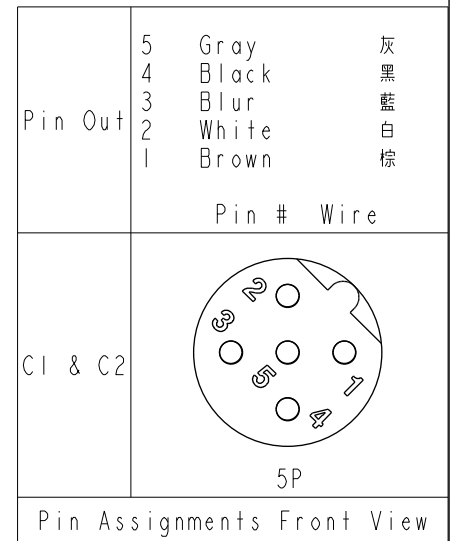

THIS DOCUMENT IS SUBJECT TO CHANGE WITHOUT NOTICE. IT IS CONFIDENTIAL AND A PROPERTY OF Amphenol LTW. DISCLOSURE TO THIRD PARTY HAS TO BE AUTHORIZED BY Amphenol LTW.

REV.	DESCRIPTION

- Notes:
- * \varnothing Important Dimension.
 - * Waterproof Rate: IP68, IP69K
 - * Connector: PU+GF, Black.
 - * Pin: Copper Alloy, Gold Plated.
 - * Screw Nut: Zinc Alloy, Nickel Plated.
 - * Outer Mold: PU, Black.
 - * Cable: (B) UL20549, PUR Jacket, Black.
(D) UL2517, PVC Jacket, Black.
 - * Rated Voltage: 5Pin 60V dc. or ac.
 - * Rated Current: 5Pin 4A
 - * Cable Length Tolerance:
 - 0.5~20mm
 - 01~40mm
 - 02M~05M: ±60mm
 - 06M~10M: ±100mm
 - 11M~30M: ±200mm
 - 31M~99M: ±500mm

UNIT: mm TOLERANCE ± 0.5 mm			TITLE MI2 B-Code Double Ended		ITEM NO MI2BXXML-12BML-SXXXX		DRAWN BY Ruru		DATE 2018-12-07	
	SCALE 1:2		SIZE A4		SHEET 1 OF 2		CHECKED BY Rita		DATE 2018-12-07	
	REV. A		WC-REV.		\varnothing : Inspection item		APPROVED BY Max		DATE 2018-12-07	
<h2 style="margin: 0;">Amphenol LTW</h2> <p style="margin: 0;">安費諾亮泰企業股份有限公司</p>					CUSTOMER ALTW		DATE 2018-12-07		8 W10814-03-0001A2	

UNIT:mm		TITLE M12 B-Code Double Ended	
TOLERANCE ± 0.8 mm	SCALE 1:2	SIZE A4	SHEET 2 OF 2
REV. A	WC-REV.	QC: Inspection item	

Amphenol LTW
 安費諾亮泰企業股份有限公司

ITEM NO	DRAWN BY	DATE
DWG NO M12BXXML-12BML-SXXXX	Ruru	2018-12-07
CUSTOMER ALTW	CHECKED BY Rita	DATE 2018-12-07
	APPROVED BY Max	DATE 2018-12-07