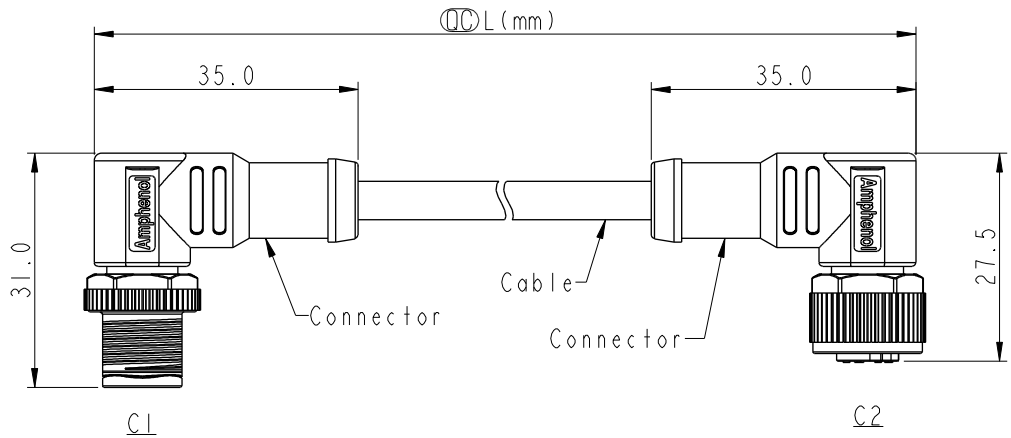

THIS DOCUMENT IS SUBJECT TO CHANGE WITHOUT NOTICE. IT IS CONFIDENTIAL AND A PROPERTY OF Amphenol LTW. DISCLOSURE TO THIRD PARTY HAS TO BE AUTHORIZED BY Amphenol LTW.

REV.	DESCRIPTION

- Notes:
- \*  $\text{Ⓞ}$  Important Dimension.
  - \* Waterproof Rate: IP68, IP69K
  - \* Connector: PU+GF, Black.
  - \* Pin: Copper Alloy, Gold Plated.
  - \* Screw Nut: Zinc Alloy, Nickel Plated.
  - \* Outer Mold: PU, Black.
  - \* Cable: (B) UL20549, PUR Jacket, Black.  
(D) UL2517, PVC Jacket, Black.
  - \* Rated Voltage: 5Pin 60V dc. or ac.
  - \* Rated Current: 5Pin 4A
  - \* Cable Length Tolerance: 0.5±20mm  
01±40mm  
02M~05M:±60mm  
06M~10M:±100mm  
11M~30M:±200mm  
31M~99M:±500mm

UNIT:mm		
TOLERANCE	± 0.5 mm	

TITLE MI2 B-Code Double Ended		
SCALE 1:1	SIZE A4	SHEET 1 OF 2
REV. A	WC-REV.	$\text{Ⓞ}$ : Inspection item

**Amphenol LTW**  
安費諾亮泰企業股份有限公司

ITEM NO	DRAWN BY Ruru	DATE 2018-12-07
DWG NO MI2BXXMR-12BFR-SXXXX	CHECKED BY Rita	DATE 2018-12-07
CUSTOMER ALTW	APPROVED BY Max	DATE 2018-12-07

Pin Assignments Front View

UNIT:mm	
TOLERANCE	± 0.5 mm

TITLE MI2 B-Code Double Ended			
SCALE 1:1	SIZE A4	SHEET 2 OF 2	
REV. A	WC-REV.	QC: Inspection item	

**Amphenol LTW**  
 安費諾亮泰企業股份有限公司

ITEM NO	DRAWN BY Ruru	DATE 2018-12-07
DWG NO MI2BXXMR-12BFR-SXXXX	CHECKED BY Rita	DATE 2018-12-07
CUSTOMER ALTW	APPROVED BY Max	DATE 2018-12-07