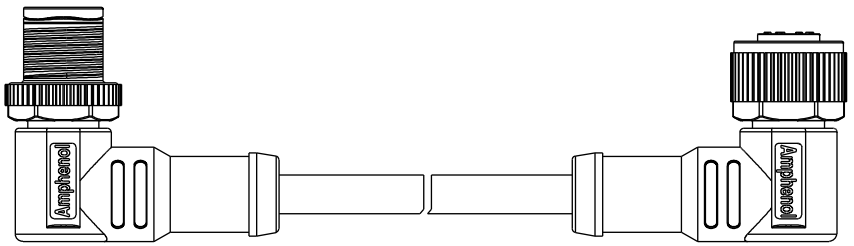

THIS DOCUMENT IS SUBJECT TO CHANGE WITHOUT NOTICE. IT IS CONFIDENTIAL AND A PROPERTY OF Amphenol LTW. DISCLOSURE TO THIRD PARTY HAS TO BE AUTHORIZED BY Amphenol LTW.

REV.	DESCRIPTION

- Notes:
- \*  $\text{Ⓞ}$  Important Dimension.
  - \* Waterproof Rate: IP68, IP69K
  - \* Connector: PU+GF, Black.
  - \* Pin: Copper Alloy, Gold Plated.
  - \* Screw Nut: Zinc Alloy, Nickel Plated.
  - \* Outer Mold: PU, Black.
  - \* Cable: (B) UL20549, PUR Jacket, Black.  
(D) UL2517, PVC Jacket, Black.
  - \* Rated Voltage: 5Pin 60V dc. or ac.
  - \* Rated Current: 5Pin 4A
  - \* Cable Length Tolerance: 0.5±20mm  
01±40mm  
02M~05M:±60mm  
06M~10M:±100mm  
11M~30M:±200mm  
31M~99M:±500mm