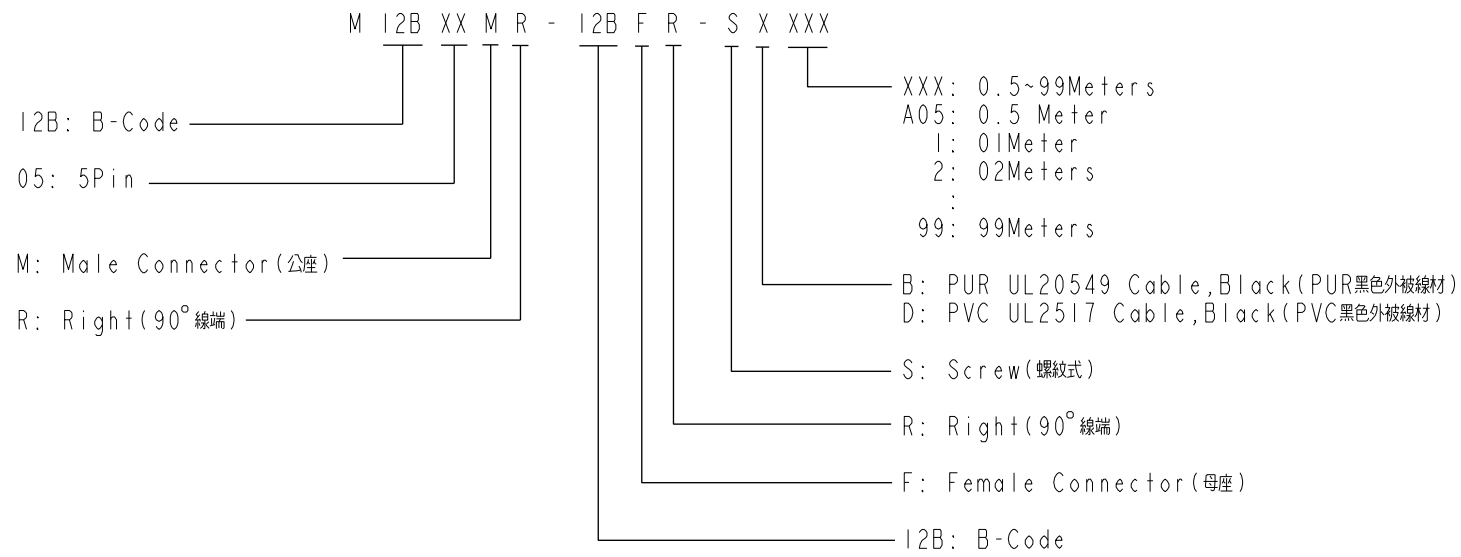

THIS DOCUMENT IS SUBJECT TO CHANGE WITHOUT NOTICE. IT IS CONFIDENTIAL AND A PROPERTY OF Amphenol LTW. DISCLOSURE TO THIRD PARTY HAS TO BE AUTHORIZED BY Amphenol LTW.

REV.	DESCRIPTION

- Notes:
- \*  $\text{Ⓞ}$  Important Dimension.
  - \* Waterproof Rate: IP68, IP69K
  - \* Connector: PU+GF, Black.
  - \* Pin: Copper Alloy, Gold Plated.
  - \* Screw Nut: Zinc Alloy, Nickel Plated.
  - \* Outer Mold: PU, Black.
  - \* Cable: (B) UL20549, PUR Jacket, Black.  
(D) UL2517, PVC Jacket, Black.
  - \* Rated Voltage: 5Pin 60V dc. or ac.
  - \* Rated Current: 5Pin 4A
  - \* Cable Length Tolerance: 0.5±20mm  
01±40mm  
02M~05M:±60mm  
06M~10M:±100mm  
11M~30M:±200mm  
31M~99M:±500mm

UNIT:mm		
TOLERANCE	± 0.5 mm	

TITLE MI2 B-Code Double Ended		
SCALE 1:1	SIZE A4	SHEET 1 OF 2
REV. A	WC-REV.	$\text{Ⓞ}$ : Inspection item

**Amphenol LTW**  
安費諾亮泰企業股份有限公司

ITEM NO	DRAWN BY Ruru	DATE 2018-12-07
DWG NO MI2BXXMR-12BFR-SXXXX	CHECKED BY Rita	DATE 2018-12-07
CUSTOMER ALTW	APPROVED BY Max	DATE 2018-12-07

Pin Assignments Front View

UNIT:mm	
TOLERANCE	± 0.5 mm

TITLE MI2 B-Code Double Ended			
SCALE 1:1	SIZE A4	SHEET 2 OF 2	
REV. A	WC-REV.	QC: Inspection item	

**Amphenol LTW**  
 安費諾亮泰企業股份有限公司

ITEM NO	DRAWN BY Ruru	DATE 2018-12-07
DWG NO MI2BXXMR-12BFR-SXXXX	CHECKED BY Rita	DATE 2018-12-07
CUSTOMER ALTW	APPROVED BY Max	DATE 2018-12-07