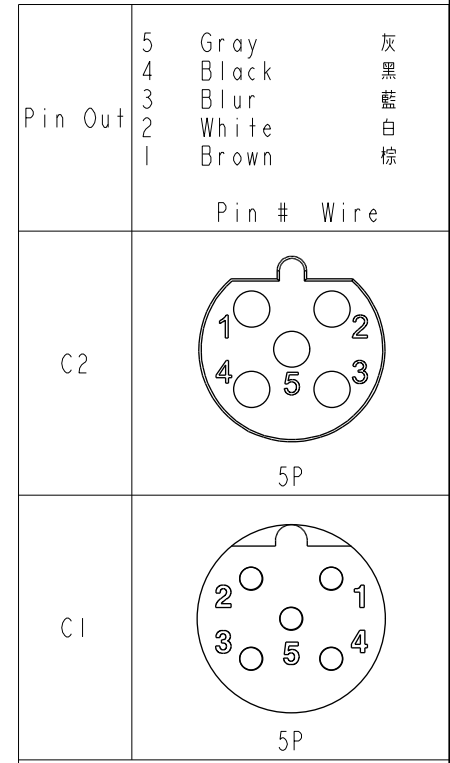

THIS DOCUMENT IS SUBJECT TO CHANGE WITHOUT NOTICE. IT IS CONFIDENTIAL AND A PROPERTY OF Amphenol LTW. DISCLOSURE TO THIRD PARTY HAS TO BE AUTHORIZED BY Amphenol LTW.

REV.	DESCRIPTION

- Notes:
- \*  $\text{Ⓞ}$  Important Dimension.
  - \* Waterproof Rate: IP68, IP69K
  - \* Connector: PU+GF, Black.
  - \* Pin: Copper Alloy, Gold Plated.
  - \* Screw Nut: Zinc Alloy, Nickel Plated.
  - \* Outer Mold: PU, Black.
  - \* Cable: (B) UL20549, PUR Jacket, Black.  
(D) UL2517, PVC Jacket, Black.
  - \* Rated Voltage: 5Pin 60V dc. or ac.
  - \* Rated Current: 5Pin 4A
  - \* Cable Length Tolerance: 0.5±20mm  
01±40mm  
02M~05M:±60mm  
06M~10M:±100mm  
11M~30M:±200mm  
31M~99M:±500mm

UNIT:mm		
TOLERANCE	± 0.5 mm	

TITLE MI2 B-Code Double Ended		
SCALE 1:1	SIZE A4	SHEET 1 OF 2
REV. A	WC-REV.	$\text{Ⓞ}$ : Inspection item

**Amphenol LTW**  
安費諾亮泰企業股份有限公司

ITEM NO	DRAWN BY Ruru	DATE 2018-12-07
DWG NO MI2BXXMR-12BFR-SXXXX	CHECKED BY Rita	DATE 2018-12-07
CUSTOMER ALTW	APPROVED BY Max	DATE 2018-12-07

THIS DOCUMENT IS SUBJECT TO CHANGE WITHOUT NOTICE. IT IS CONFIDENTIAL AND A PROPERTY OF Amphenol LTW. DISCLOSURE TO THIRD PARTY HAS TO BE AUTHORIZED BY Amphenol LTW.

5P	PVC	5.1	22	MI2B05MR-12BFR-SDXXX
5P	PUR	4.4		MI2B05MR-12BFR-SBXXX
Contacts	Cable Jacket	Cable OD	AWG	Item No.

Pin Assignments Front View

UNIT:mm	
TOLERANCE	± 0.5 mm

TITLE MI2 B-Code Double Ended			
SCALE 1:1	SIZE A4	SHEET 2 OF 2	
REV. A	WC-REV.	QC: Inspection item	

**Amphenol LTW**  
 安費諾亮泰企業股份有限公司

ITEM NO	DRAWN BY Ruru	DATE 2018-12-07
DWG NO MI2BXXMR-12BFR-SXXXX	CHECKED BY Rita	DATE 2018-12-07
CUSTOMER ALTW	APPROVED BY Max	DATE 2018-12-07