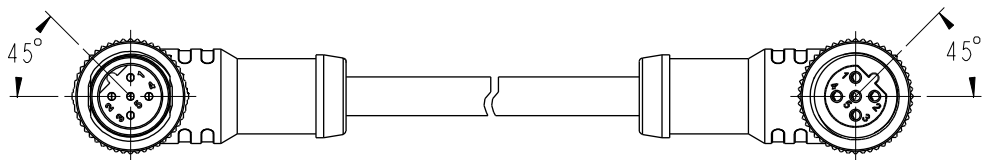

THIS DOCUMENT IS SUBJECT TO CHANGE WITHOUT NOTICE. IT IS CONFIDENTIAL AND A PROPERTY OF Amphenol LTW. DISCLOSURE TO THIRD PARTY HAS TO BE AUTHORIZED BY Amphenol LTW.

REV.	DESCRIPTION

- Notes:
- \*  $\text{Ⓞ}$  Important Dimension.
  - \* Waterproof Rate: IP68, IP69K
  - \* Connector: PU+GF, Black.
  - \* Pin: Copper Alloy, Gold Plated.
  - \* Screw Nut: Zinc Alloy, Nickel Plated.
  - \* Outer Mold: PU, Black.
  - \* Cable: (B) UL20549, PUR Jacket, Black.  
(D) UL2517, PVC Jacket, Black.
  - \* Rated Voltage: 5Pin 60V dc. or ac.
  - \* Rated Current: 5Pin 4A
  - \* Cable Length Tolerance: 0.5±20mm  
01±40mm  
02M~05M:±60mm  
06M~10M:±100mm  
11M~30M:±200mm  
31M~99M:±500mm

UNIT:mm		
TOLERANCE	± 0.5 mm	

TITLE MI2 B-Code Double Ended		
SCALE 1:1	SIZE A4	SHEET 1 OF 2
REV. A	WC-REV.	$\text{Ⓞ}$ : Inspection item

**Amphenol LTW**  
安費諾亮泰企業股份有限公司

ITEM NO	DRAWN BY Ruru	DATE 2018-12-07
DWG NO MI2BXXMR-12BFR-SXXXX	CHECKED BY Rita	DATE 2018-12-07
CUSTOMER ALTW	APPROVED BY Max	DATE 2018-12-07

Pin Assignments Front View

UNIT:mm	
TOLERANCE	± 0.5 mm

TITLE MI2 B-Code Double Ended			
SCALE 1:1	SIZE A4	SHEET 2 OF 2	
REV. A	WC-REV.	QC: Inspection item	

**Amphenol LTW**  
 安費諾亮泰企業股份有限公司

ITEM NO	DRAWN BY Ruru	DATE 2018-12-07
DWG NO MI2BXXMR-12BFR-SXXXX	CHECKED BY Rita	DATE 2018-12-07
CUSTOMER ALTW	APPROVED BY Max	DATE 2018-12-07