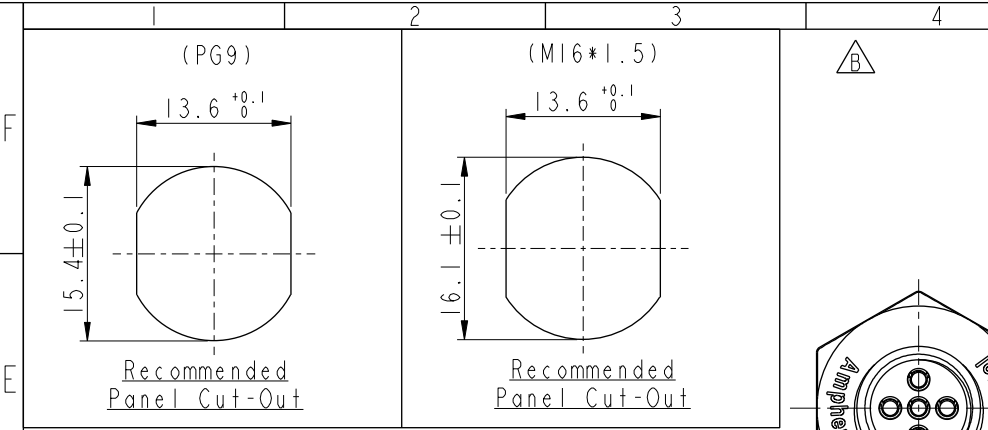

M 12B - 05 P F F C - S F 8 X XX

12B: B-Code
 05: 5Pin
 P: Panel (板端)
 F: Female Connector (母座)
 F: Female Pin (每Pin)
 C: Crimp Type (打端式)
 S: Screw (螺紋式)

15: 150mm
 20: 200mm
 95: 950mm
 Cable Pitch Unit=50mm

A0: 1000mm
 A5: 1500mm
 Cable Pitch Unit=100mm
 Wire Length (L): 150~1500 mm

B: PG9
 C: M16*1.5

8: IP68 (防水等級68)

F: Front Fasten (前鎖式/Enclosure Rear Mount)

Pin #	Wire	顏色
5	Gray	灰
4	Black	黑
3	Blue	藍
2	White	白
1	Brown	棕

Contacts	Wire harness	AWG	Item No.
5P	UL1061	22	M12B-05PFFC-SF8BXX
			M12B-05PFFC-SF8CXX

Note:

- * Important Dimension.
- * Waterproof Rate: IP68.
- * Housing: Nylon+GF, Black.
- * Female Pin: Copper Alloy, Gold Plated.
- * Shield: Zinc Alloy, Nickel Plated.
- * Screw Nut: Zinc Alloy, Nickel Plated.
- * Panel O-Ring: Viton, Black.
- * Housing O-Ring: Viton, Green.
- * Wire harness: UL1061
- * Rated Voltage: 60V dc. or ac.
- * Rated Current: 4A
- * Operating Temperature: -25~85°C
- * For Panel Thickness Max 4.5mm.
- * Recommended Nut Torque: 4-6 Kgf.cm.
- * Wire harness Tolerance: 150~300±15mm
 301~1000±20mm
 Over1000 ±50/-0mm

TITLE	SCALE	SIZE	SHEET	OF
M12 B-Code Female Conn. Panel Front With Wire harness	2:1	A4	1	1
UNIT:mm	REV. C	WC-REV. A.5	Inspection item	

Amphenol LTW
 安費諾亮泰企業股份有限公司

ITEM NO	DWG NO	CUSTOMER	DRAWN BY	CHECKED BY	APPROVED BY	DATE
	M12B-05PFFC-SF8XXX	ALTW	Ruru	Rita	Max	2019-09-19