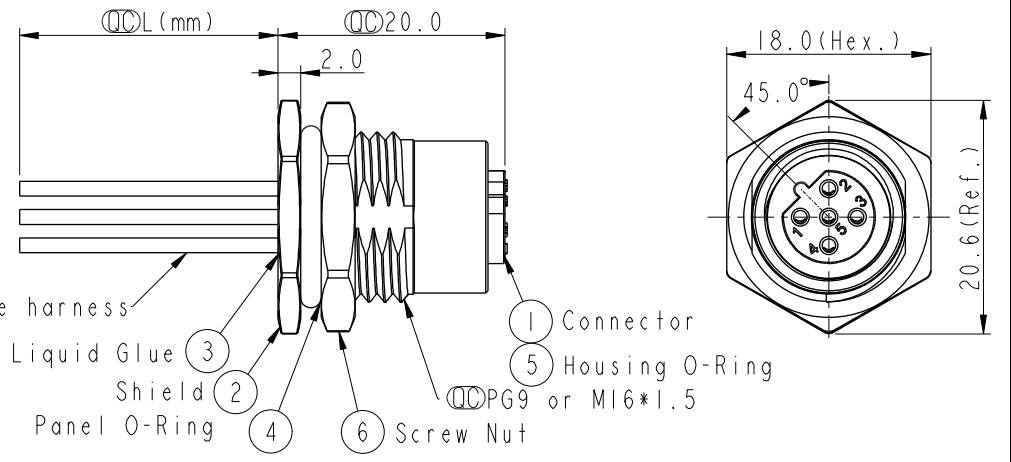

M 12B - 05 P F F C - S F 8 X XX

12B: B-Code
 05: 5Pin
 P: Panel (板端)
 F: Female Connector (母座)
 F: Female Pin (每Pin)
 C: Crimp Type (打端式)
 S: Screw (螺紋式)

15: 150mm
 20: 200mm
 95: 950mm
 Cable Pitch Unit=50mm

A0: 1000mm
 A5: 1500mm
 Cable Pitch Unit=100mm
 Wire Length (L): 150~1500 mm

B: PG9
 C: M16*1.5

8: IP68 (防水等級68)

F: Front Fasten (前鎖式/Enclosure Rear Mount)

Pin #	Wire	顏色
5	Gray	灰
4	Black	黑
3	Blue	藍
2	White	白
1	Brown	棕

Contacts	Wire harness	AWG	Item No.
5P	UL1061	22	M12B-05PFFC-SF8BXX
			M12B-05PFFC-SF8CXX

Note:

- * Important Dimension.
- * Waterproof Rate: IP68.
- * Housing: Nylon+GF, Black.
- * Female Pin: Copper Alloy, Gold Plated.
- * Shield: Zinc Alloy, Nickel Plated.
- * Screw Nut: Zinc Alloy, Nickel Plated.
- * Panel O-Ring: Viton, Black.
- * Housing O-Ring: Viton, Green.
- * Wire harness: UL1061
- * Rated Voltage: 60V dc. or ac.
- * Rated Current: 4A
- * Operating Temperature: -25~85°C
- * For Panel Thickness Max 4.5mm.
- * Recommended Nut Torque: 4-6 Kgf.cm.
- * Wire harness Tolerance: 150~300±15mm
 301~1000±20mm
 Over1000 ±50/-0mm

TITLE	SCALE	SIZE	SHEET	OF
M12 B-Code Female Conn. Panel Front With Wire harness	2:1	A4	1	1
UNIT:mm	REV. C	WC-REV. A.5	Inspection item	

Amphenol LTW
 安費諾亮泰企業股份有限公司

ITEM NO	DWG NO	CUSTOMER	DRAWN BY	CHECKED BY	APPROVED BY	DATE
	M12B-05PFFC-SF8XXX	ALTW	Ruru	Rita	Max	2019-09-19