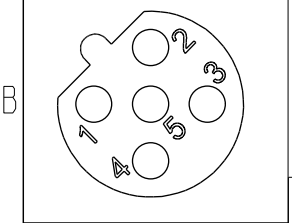

M 12B - 05 P F F C - S F 8 X XX

12B: B-Code
 05: 5Pin
 P: Panel (板端)
 F: Female Connector (母座)
 F: Female Pin (每Pin)
 C: Crimp Type (打端式)
 S: Screw (螺紋式)

15: 150mm
 20: 200mm
 95: 950mm
 Cable Pitch Unit=50mm

A0: 1000mm
 A5: 1500mm
 Cable Pitch Unit=100mm
 Wire Length (L): 150~1500 mm

B: PG9
 C: M16*1.5

8: IP68 (防水等級68)

F: Front Fasten (前鎖式/Enclosure Rear Mount)

Pin #	Wire	顏色
5	Gray	灰
4	Black	黑
3	Blue	藍
2	White	白
1	Brown	棕

Contacts	Wire harness	AWG	Item No.
5P	UL1061	22	M12B-05PFFC-SF8BXX
			M12B-05PFFC-SF8CXX

Note:

- * Important Dimension.
- * Waterproof Rate: IP68.
- * Housing: Nylon+GF, Black.
- * Female Pin: Copper Alloy, Gold Plated.
- * Shield: Zinc Alloy, Nickel Plated.
- * Screw Nut: Zinc Alloy, Nickel Plated.
- * Panel O-Ring: Viton, Black.
- * Housing O-Ring: Viton, Green.
- * Wire harness: UL1061
- * Rated Voltage: 60V dc. or ac.
- * Rated Current: 4A
- * Operating Temperature: -25~85°C
- * For Panel Thickness Max 4.5mm.
- * Recommended Nut Torque: 4-6 Kgf.cm.
- * Wire harness Tolerance: 150~300±15mm
 301~1000±20mm
 Over1000 ±50/-0mm

TITLE	SCALE	SIZE	SHEET	OF
M12 B-Code Female Conn. Panel Front With Wire harness	2:1	A4	1	1
UNIT:mm	REV. C	WC-REV. A.5	Inspection item	

Amphenol LTW
 安費諾亮泰企業股份有限公司

ITEM NO	DWG NO	CUSTOMER	DRAWN BY	CHECKED BY	APPROVED BY	DATE
	M12B-05PFFC-SF8XXX	ALTW	Ruru	Rita	Max	2019-09-19