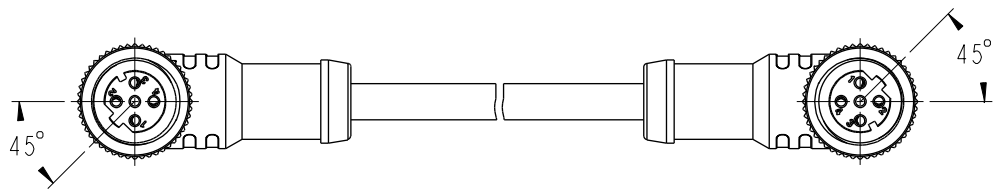

REV.	DESCRIPTION

- Notes:
- * ⌀ Important Dimension.
 - * Waterproof Rate: IP68, IP69K
 - * Connector: PU+GF, Black.
 - * Pin: Copper Alloy, Gold Plated.
 - * Screw Nut: Zinc Alloy, Nickel Plated.
 - * Outer Mold: PU, Black.
 - * Cable: (B) UL20549, PUR Jacket, Black.
(D) UL2517, PVC Jacket, Black.
 - * Rated Voltage: 4Pin 250V dc. or ac.
 - * Rated Current: 4Pin 4A
 - * Cable Length Tolerance: 0.5±20mm
01±40mm
02M~05M:±60mm
06M~10M:±100mm
11M~30M:±200mm
31M~99M:±500mm

UNIT:mm TOLERANCE	TITLE MI2 D-Code Double Ended		Amphenol LTW 安費諾亮泰企業股份有限公司		ITEM NO	DRAWN BY Ruru	DATE 2018-12-11	
	SCALE 1:1	SIZE A4			SHEET 1 OF 2	DWG NO MI2DXXFR-12DFR-SXXXX	CHECKED BY Rita	DATE 2018-12-11
	REV. A	WC-REV. A.5			⌀ : Inspection item	CUSTOMER ALTW	APPROVED BY Max	DATE 2018-12-11

4P	PVC	4.8	22	MI2D04FR-12DFR-SDXXX
4P	PUR	4.0		MI2D04FR-12DFR-SBXXX
Contacts	Cable Jacket	Cable OD	AWG	Item No.

UNIT:mm		TITLE	MI2 D-Code Double Ended		
TOLERANCE	± 0.5 mm	SCALE	1:1	SIZE	A4
		REV.	A	WC-REV.	A.5
					QC: Inspection item
				SHEET	2 OF 2