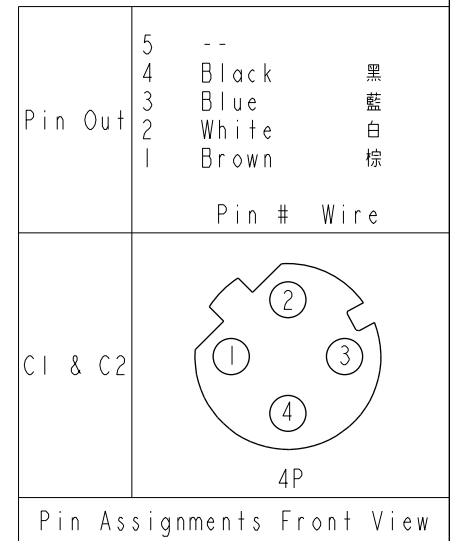

REV.	DESCRIPTION

- Notes:
- * ⌀ Important Dimension.
 - * Waterproof Rate: IP68, IP69K
 - * Connector: PU+GF, Black.
 - * Pin: Copper Alloy, Gold Plated.
 - * Screw Nut: Zinc Alloy, Nickel Plated.
 - * Outer Mold: PU, Black.
 - * Cable: (B) UL20549, PUR Jacket, Black.
(D) UL2517, PVC Jacket, Black.
 - * Rated Voltage: 4Pin 250V dc. or ac.
 - * Rated Current: 4Pin 4A
 - * Cable Length Tolerance: 0.5±20mm
01±40mm
02M~05M:±60mm
06M~10M:±100mm
11M~30M:±200mm
31M~99M:±500mm

UNIT:mm TOLERANCE	TITLE MI2 D-Code Double Ended		Amphenol LTW 安費諾亮泰企業股份有限公司		ITEM NO	DRAWN BY Ruru	DATE 2018-12-11	
	SCALE 1:1	SIZE A4			SHEET 1 OF 2	DWG NO MI2DXXFR-12DFR-SXXXX	CHECKED BY Rita	DATE 2018-12-11
	REV. A	WC-REV. A.5			⌀ : Inspection item	CUSTOMER ALTW	APPROVED BY Max	DATE 2018-12-11

4P	PVC	4.8	22	MI2D04FR-12DFR-SDXXX
4P	PUR	4.0		MI2D04FR-12DFR-SBXXX
Contacts	Cable Jacket	Cable OD	AWG	Item No.

UNIT:mm		TITLE	MI2 D-Code Double Ended		
TOLERANCE	± 0.5 mm	SCALE	1:1	SIZE	A4
		REV.	A	WC-REV.	A.5
					QC: Inspection item
				SHEET	2 OF 2