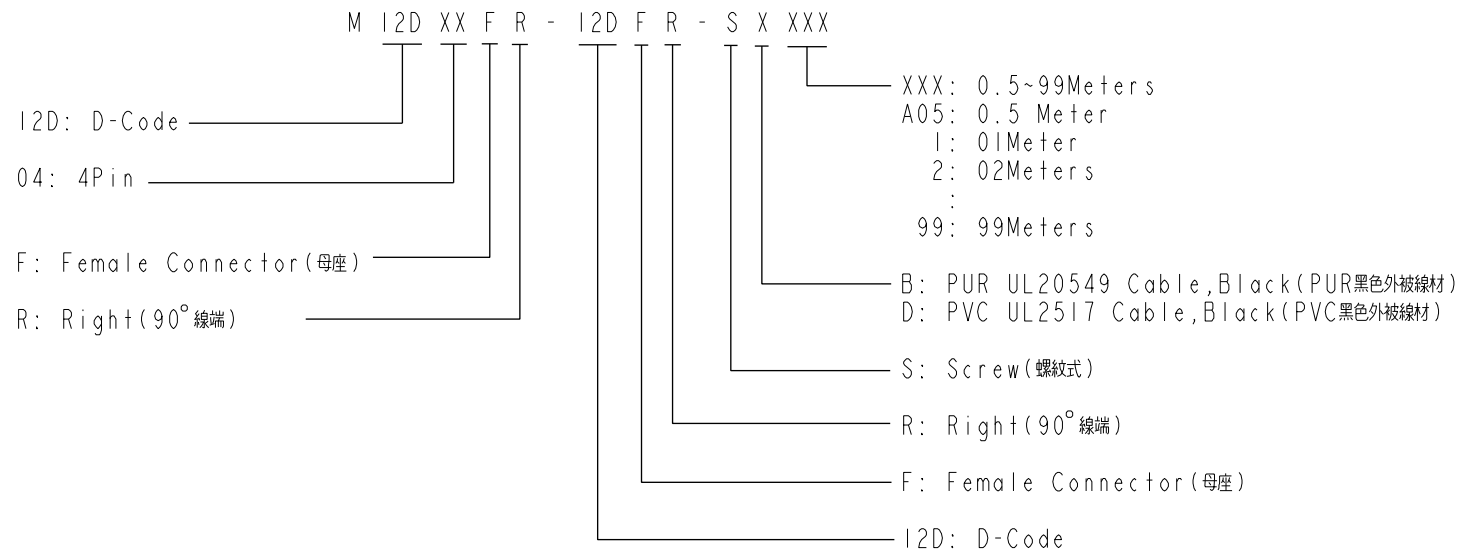

REV.	DESCRIPTION

- Notes:
- * ⌀ Important Dimension.
 - * Waterproof Rate: IP68, IP69K
 - * Connector: PU+GF, Black.
 - * Pin: Copper Alloy, Gold Plated.
 - * Screw Nut: Zinc Alloy, Nickel Plated.
 - * Outer Mold: PU, Black.
 - * Cable: (B) UL20549, PUR Jacket, Black.
(D) UL2517, PVC Jacket, Black.
 - * Rated Voltage: 4Pin 250V dc. or ac.
 - * Rated Current: 4Pin 4A
 - * Cable Length Tolerance: 0.5±20mm
01±40mm
02M~05M:±60mm
06M~10M:±100mm
11M~30M:±200mm
31M~99M:±500mm

UNIT:mm TOLERANCE	TITLE MI2 D-Code Double Ended		Amphenol LTW 安費諾亮泰企業股份有限公司		ITEM NO	DRAWN BY Ruru	DATE 2018-12-11	
	SCALE 1:1	SIZE A4			SHEET 1 OF 2	DWG NO MI2DXXFR-12DFR-SXXXX	CHECKED BY Rita	DATE 2018-12-11
	REV. A	WC-REV. A.5			⌀ : Inspection item	CUSTOMER ALTW	APPROVED BY Max	DATE 2018-12-11

4P	PVC	4.8	22	MI2D04FR-12DFR-SDXXX
4P	PUR	4.0		MI2D04FR-12DFR-SBXXX
Contacts	Cable Jacket	Cable OD	AWG	Item No.

UNIT:mm		TITLE	MI2 D-Code Double Ended		
TOLERANCE	± 0.5 mm	SCALE	1:1	SIZE	A4
		REV.	A	WC-REV.	A.5
					QC: Inspection item
				SHEET	2 OF 2