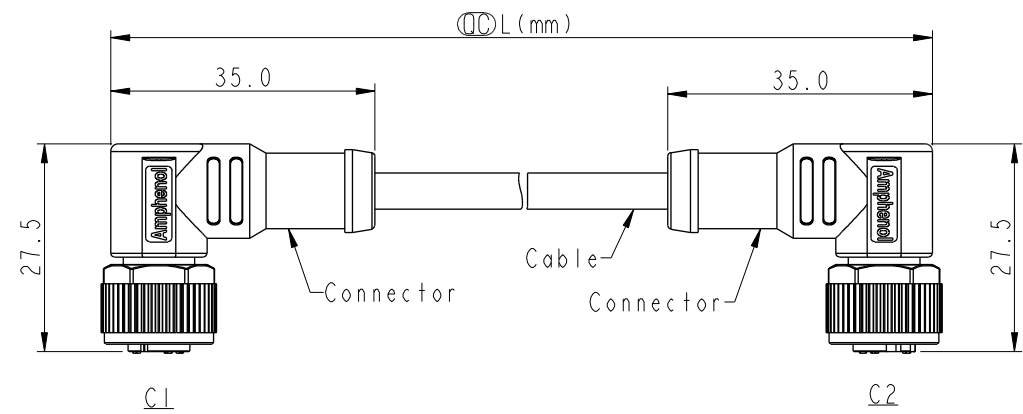

REV.	DESCRIPTION

- Notes:
- * ⌀ Important Dimension.
 - * Waterproof Rate: IP68, IP69K
 - * Connector: PU+GF, Black.
 - * Pin: Copper Alloy, Gold Plated.
 - * Screw Nut: Zinc Alloy, Nickel Plated.
 - * Outer Mold: PU, Black.
 - * Cable: (B) UL20549, PUR Jacket, Black.
(D) UL2517, PVC Jacket, Black.
 - * Rated Voltage: 4Pin 250V dc. or ac.
 - * Rated Current: 4Pin 4A
 - * Cable Length Tolerance: 0.5±20mm
01±40mm
02M~05M:±60mm
06M~10M:±100mm
11M~30M:±200mm
31M~99M:±500mm

UNIT:mm TOLERANCE	TITLE MI2 D-Code Double Ended		Amphenol LTW 安費諾亮泰企業股份有限公司		ITEM NO	DRAWN BY Ruru	DATE 2018-12-11	
	SCALE 1:1	SIZE A4			SHEET 1 OF 2	DWG NO MI2DXXFR-12DFR-SXXXX	CHECKED BY Rita	DATE 2018-12-11
	REV. A	WC-REV. A.5			⌀ : Inspection item	CUSTOMER ALTW	APPROVED BY Max	DATE 2018-12-11

4P	PVC	4.8	22	MI2D04FR-12DFR-SDXXX
4P	PUR	4.0		MI2D04FR-12DFR-SBXXX
Contacts	Cable Jacket	Cable OD	AWG	Item No.

UNIT:mm		TITLE	MI2 D-Code Double Ended		
TOLERANCE	± 0.5 mm	SCALE	1:1	SIZE	A4
		REV.	A	WC-REV.	A.5
					QC: Inspection item
				SHEET	2 OF 2