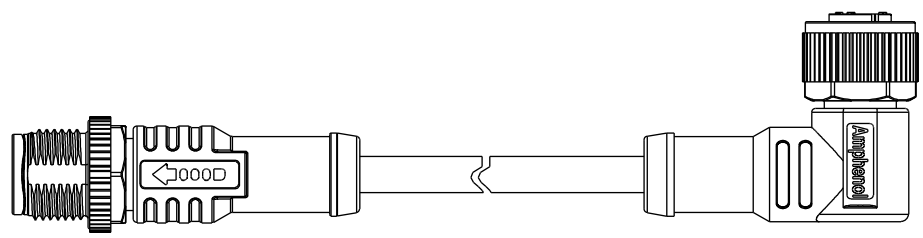

THIS DOCUMENT IS SUBJECT TO CHANGE WITHOUT NOTICE. IT IS CONFIDENTIAL AND A PROPERTY OF Amphenol LTW. DISCLOSURE TO THIRD PARTY HAS TO BE AUTHORIZED BY Amphenol LTW.

REV.	DESCRIPTION

- Note:
- * \varnothing Important Dimension.
 - * Waterproof Rate: IP68, IP69K.
 - * Connector: PU+GF, Black.
 - * Pin: Copper Alloy, Gold Plated.
 - * Screw Nut: Zinc Alloy, Nickel Plated.
 - * Outer Mold: PU, Black.
 - * Cable: (B) UL20549, PUR Jacket, Black.
(D) UL2517, PVC Jacket, Black.
 - * Rated Voltage: 4Pin 250V dc. or ac.
 - * Rated Current: 4Pin 4A
 - * Cable Length Tolerance: 0.5±20mm
01±40mm
02M~05M:±60mm
06M~10M:±100mm
11M~30M:±200mm
31M~99M:±500mm

UNIT:mm		
TOLERANCE	±0.5 mm	

TITLE MI2 D-Code Double Ended			
SCALE 1:2	SIZE A4	SHEET 1 OF 2	
REV. A	WC-REV. A.1	\varnothing : Inspection item	

Amphenol LTW
安費諾亮泰企業股份有限公司

ITEM NO	DRAWN BY Vicky	DATE 2018-12-05
DWG NO MI2DXXML-12DFR-SXXXX	CHECKED BY Rita	DATE 2018-12-05
CUSTOMER ALTW	APPROVED BY Max	DATE 2018-12-05

4P	PVC	4.8	22	MI2D04ML-12DFR-SDXXX
4P	PUR	4.0		MI2D04ML-12DFR-SBXXX
Contacts	Cable Jacket	Cable OD	AWG	Item No.

UNIT: mm			TITLE MI2 D-Code Double Ended		<h1 style="text-align: center;">Amphenol LTW</h1> <h2 style="text-align: center;">安費諾亮泰企業股份有限公司</h2>		ITEM NO	DRAWN BY	DATE
	TOLERANCE		SCALE 1:2	SIZE A4			SHEET 2 OF 2	DWG NO MI2DXXML-12DFR-SXXXX	CHECKED BY
			REV. A	WC-REV. A.1	QC: Inspection item	CUSTOMER ALTW	APPROVED BY	DATE	
						Vicky		2018-12-05	
						Rita		2018-12-05	
						Max		2018-12-05	