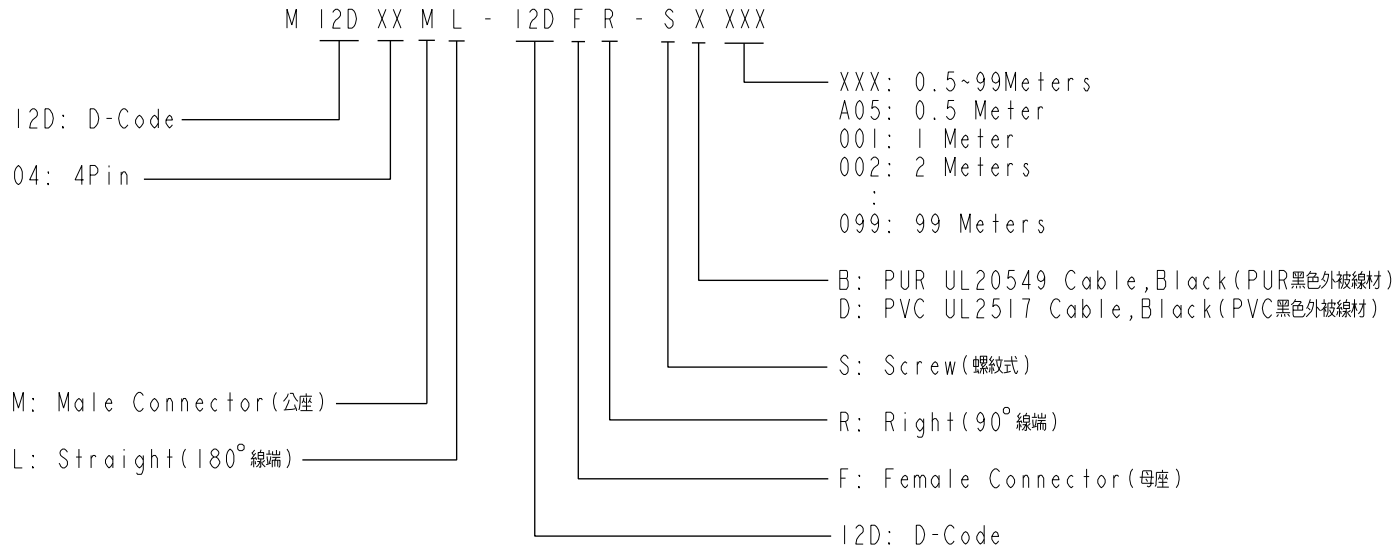

THIS DOCUMENT IS SUBJECT TO CHANGE WITHOUT NOTICE. IT IS CONFIDENTIAL AND A PROPERTY OF Amphenol LTW. DISCLOSURE TO THIRD PARTY HAS TO BE AUTHORIZED BY Amphenol LTW.

REV.	DESCRIPTION

- Note:
- * \varnothing Important Dimension.
 - * Waterproof Rate: IP68, IP69K.
 - * Connector: PU+GF, Black.
 - * Pin: Copper Alloy, Gold Plated.
 - * Screw Nut: Zinc Alloy, Nickel Plated.
 - * Outer Mold: PU, Black.
 - * Cable: (B) UL20549, PUR Jacket, Black.
(D) UL2517, PVC Jacket, Black.
 - * Rated Voltage: 4Pin 250V dc. or ac.
 - * Rated Current: 4Pin 4A
 - * Cable Length Tolerance: 0.5±20mm
01±40mm
02M~05M:±60mm
06M~10M:±100mm
11M~30M:±200mm
31M~99M:±500mm

UNIT:mm		
TOLERANCE	±0.5 mm	

TITLE MI2 D-Code Double Ended			
SCALE 1:2	SIZE A4	SHEET 1 OF 2	
REV. A	WC-REV. A.1	\varnothing : Inspection item	

Amphenol LTW
安費諾亮泰企業股份有限公司

ITEM NO	DRAWN BY Vicky	DATE 2018-12-05
DWG NO MI2DXXML-12DFR-SXXXX	CHECKED BY Rita	DATE 2018-12-05
CUSTOMER ALTW	APPROVED BY Max	DATE 2018-12-05

4P	PVC	4.8	22	MI2D04ML-12DFR-SDXXX
4P	PUR	4.0		MI2D04ML-12DFR-SBXXX
Contacts	Cable Jacket	Cable OD	AWG	Item No.

UNIT: mm			TITLE MI2 D-Code Double Ended		<h1 style="text-align: center;">Amphenol LTW</h1> <h2 style="text-align: center;">安費諾亮泰企業股份有限公司</h2>		ITEM NO	DRAWN BY	DATE
	TOLERANCE		SCALE 1:2	SIZE A4			SHEET 2 OF 2	DWG NO MI2DXXML-12DFR-SXXXX	CHECKED BY
			REV. A	WC-REV. A.1	QC: Inspection item	CUSTOMER ALTW	APPROVED BY	DATE	
						Vicky		2018-12-05	
						Rita		2018-12-05	
						Max		2018-12-05	