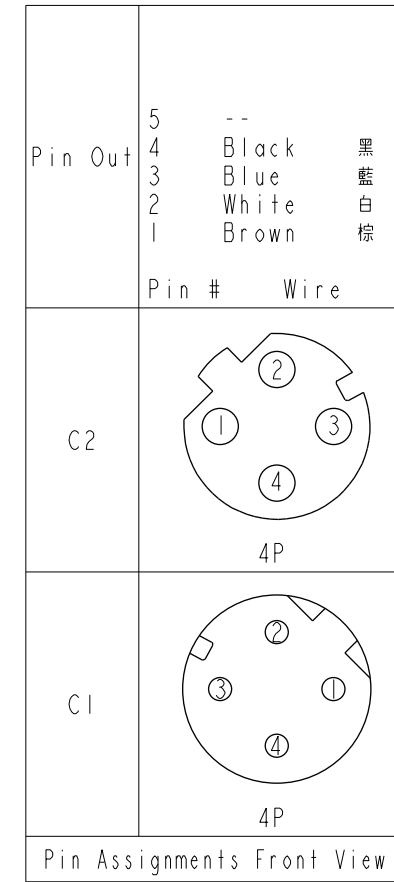

THIS DOCUMENT IS SUBJECT TO CHANGE WITHOUT NOTICE. IT IS CONFIDENTIAL AND A PROPERTY OF Amphenol LTW. DISCLOSURE TO THIRD PARTY HAS TO BE AUTHORIZED BY Amphenol LTW.

REV.	DESCRIPTION

- Note:
- * \varnothing Important Dimension.
 - * Waterproof Rate: IP68, IP69K.
 - * Connector: PU+GF, Black.
 - * Pin: Copper Alloy, Gold Plated.
 - * Screw Nut: Zinc Alloy, Nickel Plated.
 - * Outer Mold: PU, Black.
 - * Cable: (B) UL20549, PUR Jacket, Black.
(D) UL2517, PVC Jacket, Black.
 - * Rated Voltage: 4Pin 250V dc. or ac.
 - * Rated Current: 4Pin 4A
 - * Cable Length Tolerance: 0.5±20mm
01±40mm
02M~05M:±60mm
06M~10M:±100mm
11M~30M:±200mm
31M~99M:±500mm

UNIT:mm		
TOLERANCE	±0.5 mm	

TITLE MI2 D-Code Double Ended			
SCALE 1:2	SIZE A4	SHEET 1 OF 2	
REV. A	WC-REV. A.1	\varnothing : Inspection item	

Amphenol LTW
安費諾亮泰企業股份有限公司

ITEM NO	DRAWN BY Vicky	DATE 2018-12-05
DWG NO MI2DXXML-12DFR-SXXXX	CHECKED BY Rita	DATE 2018-12-05
CUSTOMER ALTW	APPROVED BY Max	DATE 2018-12-05

4P	PVC	4.8	22	MI2D04ML-12DFR-SDXXX
4P	PUR	4.0		MI2D04ML-12DFR-SBXXX
Contacts	Cable Jacket	Cable OD	AWG	Item No.

UNIT: mm			TITLE MI2 D-Code Double Ended		<h1 style="text-align: center;">Amphenol LTW</h1> <h2 style="text-align: center;">安費諾亮泰企業股份有限公司</h2>		ITEM NO	DRAWN BY	DATE
	TOLERANCE		SCALE 1:2	SIZE A4			SHEET 2 OF 2	DWG NO MI2DXXML-12DFR-SXXXX	CHECKED BY
			REV. A	WC-REV. A.1	QC: Inspection item	CUSTOMER ALTW	APPROVED BY	DATE	
						Vicky		2018-12-05	
						Rita		2018-12-05	
						Max		2018-12-05	