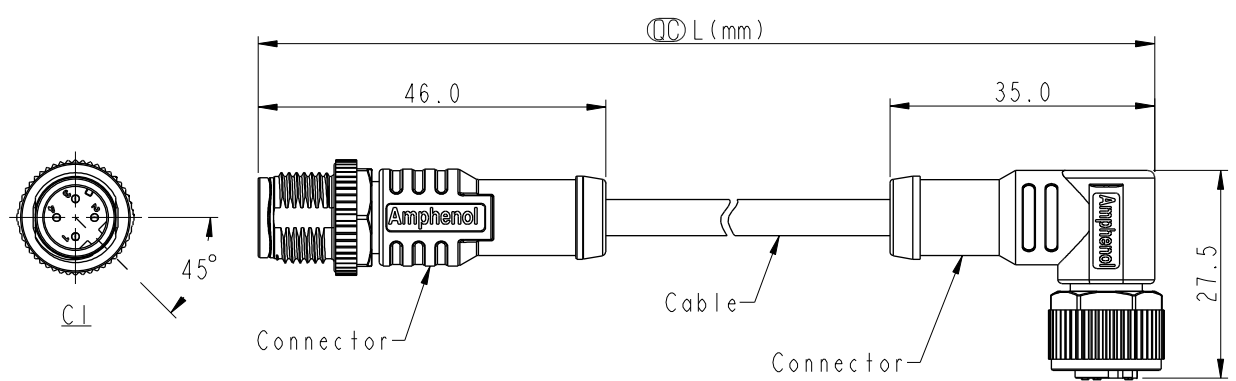

THIS DOCUMENT IS SUBJECT TO CHANGE WITHOUT NOTICE. IT IS CONFIDENTIAL AND A PROPERTY OF Amphenol LTW. DISCLOSURE TO THIRD PARTY HAS TO BE AUTHORIZED BY Amphenol LTW.

REV.	DESCRIPTION

- Note:
- * \varnothing Important Dimension.
 - * Waterproof Rate: IP68, IP69K.
 - * Connector: PU+GF, Black.
 - * Pin: Copper Alloy, Gold Plated.
 - * Screw Nut: Zinc Alloy, Nickel Plated.
 - * Outer Mold: PU, Black.
 - * Cable: (B) UL20549, PUR Jacket, Black.
(D) UL2517, PVC Jacket, Black.
 - * Rated Voltage: 4Pin 250V dc. or ac.
 - * Rated Current: 4Pin 4A
 - * Cable Length Tolerance: 0.5±20mm
01±40mm
02M~05M:±60mm
06M~10M:±100mm
11M~30M:±200mm
31M~99M:±500mm

UNIT:mm		
TOLERANCE	±0.5 mm	

TITLE MI2 D-Code Double Ended			
SCALE 1:2	SIZE A4	SHEET 1 OF 2	
REV. A	WC-REV. A.1	\varnothing : Inspection item	

Amphenol LTW
安費諾亮泰企業股份有限公司

ITEM NO	DRAWN BY Vicky	DATE 2018-12-05
DWG NO MI2DXXML-12DFR-SXXXX	CHECKED BY Rita	DATE 2018-12-05
CUSTOMER ALTW	APPROVED BY Max	DATE 2018-12-05

4P	PVC	4.8	22	MI2D04ML-12DFR-SDXXX
4P	PUR	4.0		MI2D04ML-12DFR-SBXXX
Contacts	Cable Jacket	Cable OD	AWG	Item No.

UNIT: mm			TITLE MI2 D-Code Double Ended		<h1 style="text-align: center;">Amphenol LTW</h1> <h2 style="text-align: center;">安費諾亮泰企業股份有限公司</h2>		ITEM NO	DRAWN BY	DATE
	TOLERANCE		SCALE 1:2	SIZE A4			SHEET 2 OF 2	DWG NO MI2DXXML-12DFR-SXXXX	CHECKED BY
			REV. A	WC-REV. A.1	QC: Inspection item	CUSTOMER ALTW	APPROVED BY	DATE	
						Vicky		2018-12-05	
						Rita		2018-12-05	
						Max		2018-12-05	