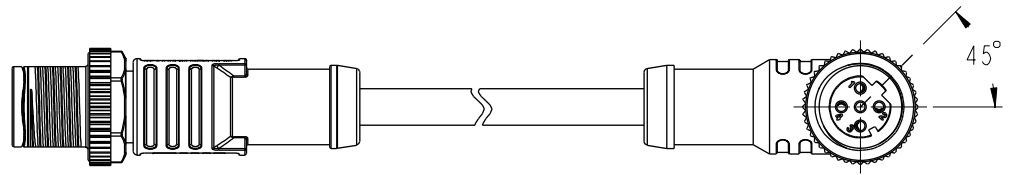

THIS DOCUMENT IS SUBJECT TO CHANGE WITHOUT NOTICE. IT IS CONFIDENTIAL AND A PROPERTY OF Amphenol LTW. DISCLOSURE TO THIRD PARTY HAS TO BE AUTHORIZED BY Amphenol LTW.

REV.	DESCRIPTION

- Note:
- * \varnothing Important Dimension.
 - * Waterproof Rate: IP68, IP69K.
 - * Connector: PU+GF, Black.
 - * Pin: Copper Alloy, Gold Plated.
 - * Screw Nut: Zinc Alloy, Nickel Plated.
 - * Outer Mold: PU, Black.
 - * Cable: (B) UL20549, PUR Jacket, Black.
(D) UL2517, PVC Jacket, Black.
 - * Rated Voltage: 4Pin 250V dc. or ac.
 - * Rated Current: 4Pin 4A
 - * Cable Length Tolerance: 0.5±20mm
01±40mm
02M~05M:±60mm
06M~10M:±100mm
11M~30M:±200mm
31M~99M:±500mm

UNIT:mm		
TOLERANCE	±0.5 mm	

TITLE MI2 D-Code Double Ended			
SCALE 1:2	SIZE A4	SHEET 1 OF 2	
REV. A	WC-REV. A.1	\varnothing : Inspection item	

Amphenol LTW
安費諾亮泰企業股份有限公司

ITEM NO	DRAWN BY Vicky	DATE 2018-12-05
DWG NO MI2DXXML-12DFR-SXXXX	CHECKED BY Rita	DATE 2018-12-05
CUSTOMER ALTW	APPROVED BY Max	DATE 2018-12-05

4P	PVC	4.8	22	MI2D04ML-12DFR-SDXXX
4P	PUR	4.0		MI2D04ML-12DFR-SBXXX
Contacts	Cable Jacket	Cable OD	AWG	Item No.

UNIT: mm			TITLE MI2 D-Code Double Ended		<h1 style="text-align: center;">Amphenol LTW</h1> <h2 style="text-align: center;">安費諾亮泰企業股份有限公司</h2>		ITEM NO	DRAWN BY	DATE
	TOLERANCE		SCALE 1:2	SIZE A4			SHEET 2 OF 2	DWG NO MI2DXXML-12DFR-SXXXX	CHECKED BY
			REV. A	WC-REV. A.1	QC: Inspection item	CUSTOMER ALTW	APPROVED BY	DATE	
						Vicky		2018-12-05	
						Rita		2018-12-05	
						Max		2018-12-05	