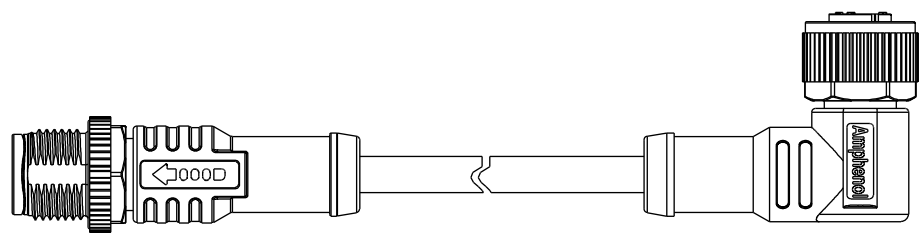

THIS DOCUMENT IS SUBJECT TO CHANGE WITHOUT NOTICE. IT IS CONFIDENTIAL AND A PROPERTY OF Amphenol LTW. DISCLOSURE TO THIRD PARTY HAS TO BE AUTHORIZED BY Amphenol LTW.

REV.	DESCRIPTION

- Note:
- * \varnothing Important Dimension.
 - * Waterproof Rate: IP68, IP69K.
 - * Connector: PU+GF, Black.
 - * Pin: Copper Alloy, Gold Plated.
 - * Screw Nut: Zinc Alloy, Nickel Plated.
 - * Outer Mold: PU, Black.
 - * Cable: (B) UL20549, PUR Jacket, Black.
(D) UL2517, PVC Jacket, Black.
 - * Rated Voltage: 4Pin 250V dc. or ac.
 - * Rated Current: 4Pin 4A
 - * Cable Length Tolerance: 0.5±20mm
01±40mm
02M~05M:±60mm
06M~10M:±100mm
11M~30M:±200mm
31M~99M:±500mm

UNIT:mm		
TOLERANCE	±0.5 mm	

TITLE MI2 D-Code Double Ended			
SCALE 1:2	SIZE A4	SHEET 1 OF 2	
REV. A	WC-REV. A.1	\varnothing : Inspection item	

Amphenol LTW
安費諾亮泰企業股份有限公司

ITEM NO	DRAWN BY Vicky	DATE 2018-12-05
DWG NO MI2DXXML-12DFR-SXXXX	CHECKED BY Rita	DATE 2018-12-05
CUSTOMER ALTW	APPROVED BY Max	DATE 2018-12-05