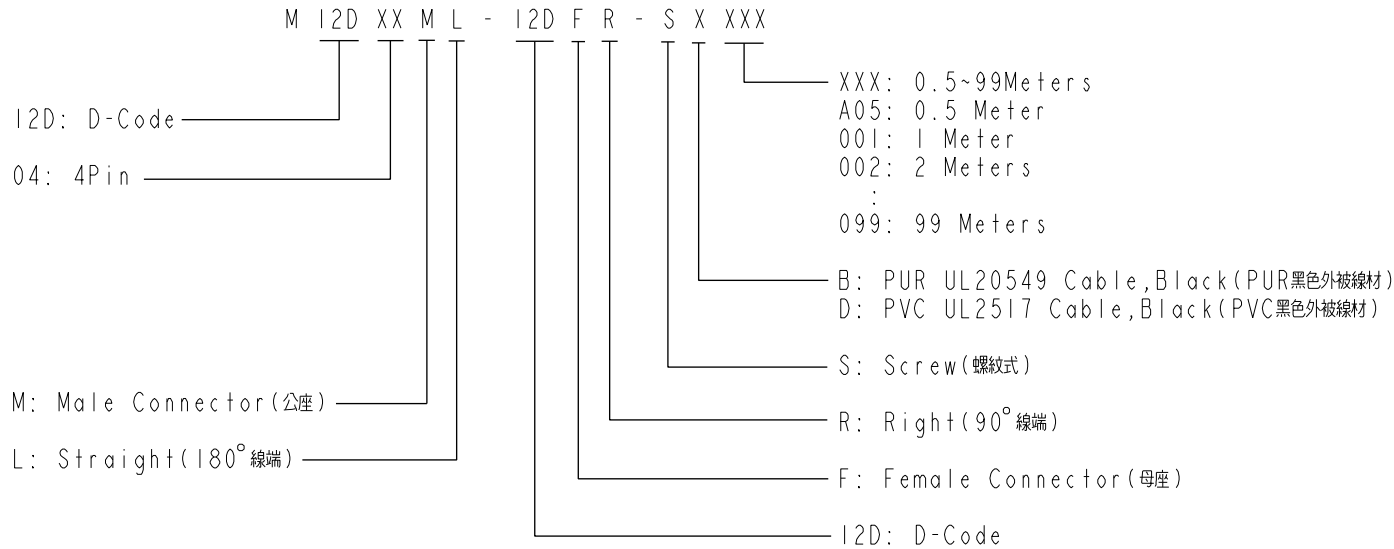

THIS DOCUMENT IS SUBJECT TO CHANGE WITHOUT NOTICE. IT IS CONFIDENTIAL AND A PROPERTY OF Amphenol LTW. DISCLOSURE TO THIRD PARTY HAS TO BE AUTHORIZED BY Amphenol LTW.

REV.	DESCRIPTION

- Note:
- * \varnothing Important Dimension.
 - * Waterproof Rate: IP68, IP69K.
 - * Connector: PU+GF, Black.
 - * Pin: Copper Alloy, Gold Plated.
 - * Screw Nut: Zinc Alloy, Nickel Plated.
 - * Outer Mold: PU, Black.
 - * Cable: (B) UL20549, PUR Jacket, Black.
(D) UL2517, PVC Jacket, Black.
 - * Rated Voltage: 4Pin 250V dc. or ac.
 - * Rated Current: 4Pin 4A
 - * Cable Length Tolerance: 0.5±20mm
01±40mm
02M~05M:±60mm
06M~10M:±100mm
11M~30M:±200mm
31M~99M:±500mm

UNIT:mm		
TOLERANCE	±0.5 mm	

TITLE MI2 D-Code Double Ended			
SCALE 1:2	SIZE A4	SHEET 1 OF 2	
REV. A	WC-REV. A.1	\varnothing : Inspection item	

Amphenol LTW
安費諾亮泰企業股份有限公司

ITEM NO	DRAWN BY Vicky	DATE 2018-12-05
DWG NO MI2DXXML-12DFR-SXXXX	CHECKED BY Rita	DATE 2018-12-05
CUSTOMER ALTW	APPROVED BY Max	DATE 2018-12-05

UNIT: mm TOLERANCE			TITLE MI2 D-Code Double Ended		<h1>Amphenol LTW</h1> 安費諾亮泰企業股份有限公司		ITEM NO	DRAWN BY Vicky	DATE 2018-12-05
	SCALE 1:2		SIZE A4	SHEET 2 OF 2		DWG NO MI2DXXML-12DFR-SXXXX	CHECKED BY Rita	DATE 2018-12-05	
	REV. A	WC-REV. A.1	QC: Inspection item		CUSTOMER ALTW	APPROVED BY Max	DATE 2018-12-05		