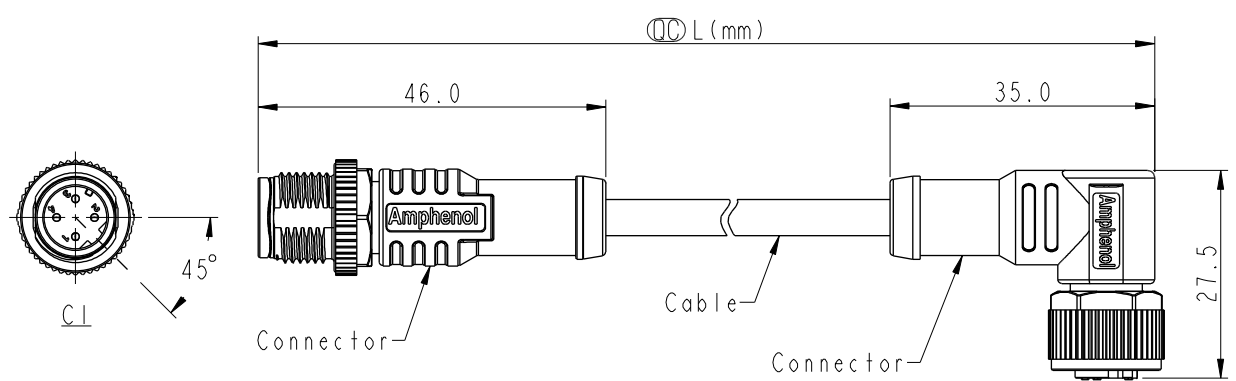

THIS DOCUMENT IS SUBJECT TO CHANGE WITHOUT NOTICE. IT IS CONFIDENTIAL AND A PROPERTY OF Amphenol LTW. DISCLOSURE TO THIRD PARTY HAS TO BE AUTHORIZED BY Amphenol LTW.

REV.	DESCRIPTION

- Note:
- * \varnothing Important Dimension.
 - * Waterproof Rate: IP68, IP69K.
 - * Connector: PU+GF, Black.
 - * Pin: Copper Alloy, Gold Plated.
 - * Screw Nut: Zinc Alloy, Nickel Plated.
 - * Outer Mold: PU, Black.
 - * Cable: (B) UL20549, PUR Jacket, Black.
(D) UL2517, PVC Jacket, Black.
 - * Rated Voltage: 4Pin 250V dc. or ac.
 - * Rated Current: 4Pin 4A
 - * Cable Length Tolerance: 0.5±20mm
01±40mm
02M~05M:±60mm
06M~10M:±100mm
11M~30M:±200mm
31M~99M:±500mm

UNIT:mm		
TOLERANCE	±0.5 mm	

TITLE MI2 D-Code Double Ended			
SCALE 1:2	SIZE A4	SHEET 1 OF 2	
REV. A	WC-REV. A.1	\varnothing : Inspection item	

Amphenol LTW
安費諾亮泰企業股份有限公司

ITEM NO	DRAWN BY Vicky	DATE 2018-12-05
DWG NO MI2DXXML-12DFR-SXXXX	CHECKED BY Rita	DATE 2018-12-05
CUSTOMER ALTW	APPROVED BY Max	DATE 2018-12-05

UNIT: mm TOLERANCE			TITLE MI2 D-Code Double Ended		<h1>Amphenol LTW</h1> 安費諾亮泰企業股份有限公司		ITEM NO	DRAWN BY Vicky	DATE 2018-12-05
	SCALE 1:2		SIZE A4	SHEET 2 OF 2		DWG NO MI2DXXML-12DFR-SXXXX	CHECKED BY Rita	DATE 2018-12-05	
	REV. A	WC-REV. A.1	QC: Inspection item		CUSTOMER ALTW	APPROVED BY Max	DATE 2018-12-05		