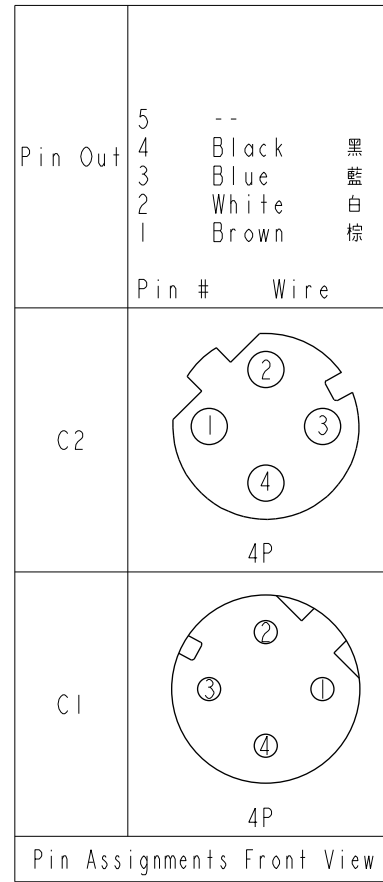

THIS DOCUMENT IS SUBJECT TO CHANGE WITHOUT NOTICE. IT IS CONFIDENTIAL AND A PROPERTY OF Amphenol LTW. DISCLOSURE TO THIRD PARTY HAS TO BE AUTHORIZED BY Amphenol LTW.

REV.	DESCRIPTION

- Note:
- * \varnothing Important Dimension.
 - * Waterproof Rate: IP68, IP69K.
 - * Connector: PU+GF, Black.
 - * Pin: Copper Alloy, Gold Plated.
 - * Screw Nut: Zinc Alloy, Nickel Plated.
 - * Outer Mold: PU, Black.
 - * Cable: (B) UL20549, PUR Jacket, Black.
(D) UL2517, PVC Jacket, Black.
 - * Rated Voltage: 4Pin 250V dc. or ac.
 - * Rated Current: 4Pin 4A
 - * Cable Length Tolerance: 0.5±20mm
01±40mm
02M~05M:±60mm
06M~10M:±100mm
11M~30M:±200mm
31M~99M:±500mm

UNIT:mm		
TOLERANCE	±0.5 mm	

TITLE MI2 D-Code Double Ended			
SCALE 1:2	SIZE A4	SHEET 1 OF 2	
REV. A	WC-REV. A.1	\varnothing : Inspection item	

Amphenol LTW
安費諾亮泰企業股份有限公司

ITEM NO	DRAWN BY Vicky	DATE 2018-12-05
DWG NO MI2DXXML-12DFR-SXXXX	CHECKED BY Rita	DATE 2018-12-05
CUSTOMER ALTW	APPROVED BY Max	DATE 2018-12-05

THIS DOCUMENT IS SUBJECT TO CHANGE WITHOUT NOTICE. IT IS CONFIDENTIAL AND A PROPERTY OF AMPHENOL LTW. DISCLOSURE TO THIRD PARTY HAS TO BE AUTHORIZED BY AMPHENOL LTW.

4P	PVC	4.8	22	MI2D04ML-12DFR-SDXXX
4P	PUR	4.0		MI2D04ML-12DFR-SBXXX
Contacts	Cable Jacket	Cable OD	AWG	Item No.

UNIT: mm TOLERANCE			TITLE MI2 D-Code Double Ended		<h1>Amphenol LTW</h1> 安費諾亮泰企業股份有限公司		ITEM NO	DRAWN BY Vicky	DATE 2018-12-05
	SCALE 1:2		SIZE A4	SHEET 2 OF 2		DWG NO MI2DXXML-12DFR-SXXXX	CHECKED BY Rita	DATE 2018-12-05	
	REV. A	WC-REV. A.1	QC: Inspection item		CUSTOMER ALTW	APPROVED BY Max	DATE 2018-12-05		