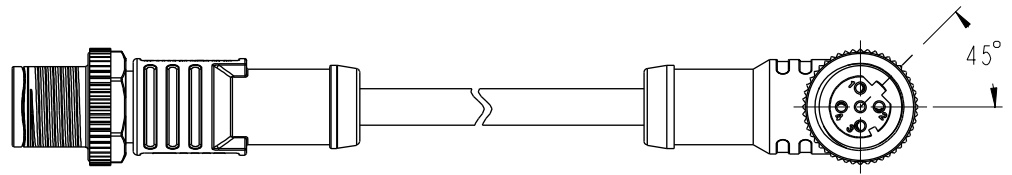

THIS DOCUMENT IS SUBJECT TO CHANGE WITHOUT NOTICE. IT IS CONFIDENTIAL AND A PROPERTY OF Amphenol LTW. DISCLOSURE TO THIRD PARTY HAS TO BE AUTHORIZED BY Amphenol LTW.

REV.	DESCRIPTION

- Note:
- * \varnothing Important Dimension.
 - * Waterproof Rate: IP68, IP69K.
 - * Connector: PU+GF, Black.
 - * Pin: Copper Alloy, Gold Plated.
 - * Screw Nut: Zinc Alloy, Nickel Plated.
 - * Outer Mold: PU, Black.
 - * Cable: (B) UL20549, PUR Jacket, Black.
(D) UL2517, PVC Jacket, Black.
 - * Rated Voltage: 4Pin 250V dc. or ac.
 - * Rated Current: 4Pin 4A
 - * Cable Length Tolerance: 0.5±20mm
01±40mm
02M~05M:±60mm
06M~10M:±100mm
11M~30M:±200mm
31M~99M:±500mm

UNIT:mm		
TOLERANCE	±0.5 mm	

TITLE MI2 D-Code Double Ended			
SCALE 1:2	SIZE A4	SHEET 1 OF 2	
REV. A	WC-REV. A.1	\varnothing : Inspection item	

Amphenol LTW
安費諾亮泰企業股份有限公司

ITEM NO	DRAWN BY Vicky	DATE 2018-12-05
DWG NO MI2DXXML-12DFR-SXXXX	CHECKED BY Rita	DATE 2018-12-05
CUSTOMER ALTW	APPROVED BY Max	DATE 2018-12-05