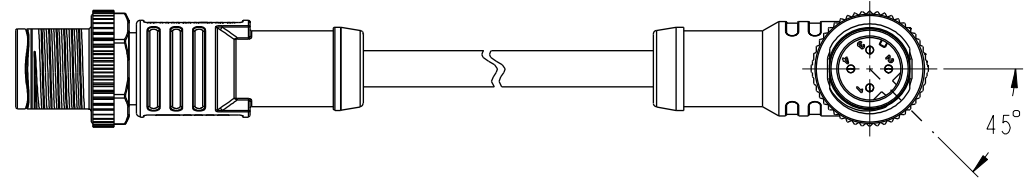

REV.	DESCRIPTION

- Note:
- \*  $\varnothing$  Important Dimension.
  - \* Waterproof Rate: IP68, IP69K.
  - \* Connector: PU+GF, Black.
  - \* Pin: Copper Alloy, Gold Plated.
  - \* Screw Nut: Zinc Alloy, Nickel Plated.
  - \* Outer Mold: PU, Black.
  - \* Cable: (B) UL20549, PUR Jacket, Black.  
(D) UL2517, PVC Jacket, Black.
  - \* Rated Voltage: 4Pin 250V dc. or ac.
  - \* Rated Current: 4Pin 4A
  - \* Cable Length Tolerance: 0.5±20mm  
01±40mm  
02M~05M:±60mm  
06M~10M:±100mm  
11M~30M:±200mm  
31M~99M:±500mm

UNIT:mm	
TOLERANCE	±0.5 mm

TITLE M12 D-Code Double Ended			
SCALE 1:2	SIZE A4	SHEET 1 OF 2	
REV. A	WC-REV. A.1	$\varnothing$ : Inspection item	

**Amphenol LTW**  
安費諾亮泰企業股份有限公司

ITEM NO	DRAWN BY Vicky	DATE 2018-12-05
DWG NO M12DXXML-12DMR-SXXXX	CHECKED BY Rita	DATE 2018-12-05
CUSTOMER ALTW	APPROVED BY Max	DATE 2018-12-05

4P	PVC	4.8	22	MI2D04ML-12DMR-SDXXX
4P	PUR	4.0		MI2D04ML-12DMR-SBXXX
Contacts	Cable Jacket	Cable OD	AWG	Item No.

UNIT:mm TOLERANCE	TITLE MI2 D-Code Double Ended	
	SCALE 1:2	SIZE A4
	REV. A	WC-REV. A.1
	SHEET 2 OF 2 QC: Inspection item	