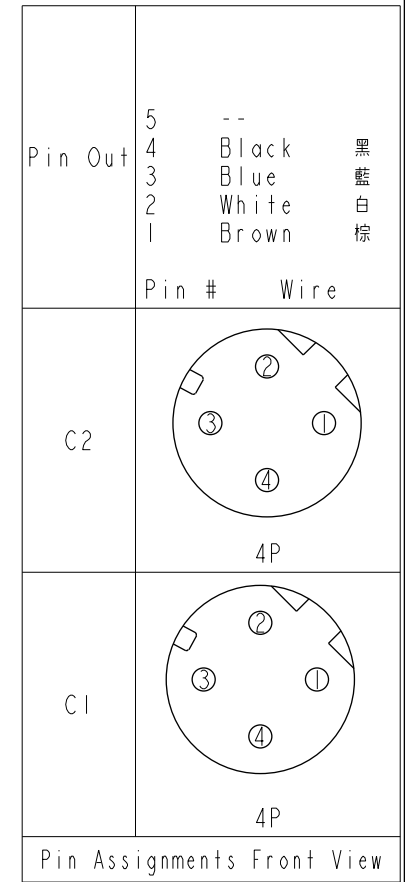

REV.	DESCRIPTION

- Note:
- \*  $\varnothing$  Important Dimension.
  - \* Waterproof Rate: IP68, IP69K.
  - \* Connector: PU+GF, Black.
  - \* Pin: Copper Alloy, Gold Plated.
  - \* Screw Nut: Zinc Alloy, Nickel Plated.
  - \* Outer Mold: PU, Black.
  - \* Cable: (B) UL20549, PUR Jacket, Black.  
(D) UL2517, PVC Jacket, Black.
  - \* Rated Voltage: 4Pin 250V dc. or ac.
  - \* Rated Current: 4Pin 4A
  - \* Cable Length Tolerance: 0.5±20mm  
01±40mm  
02M~05M:±60mm  
06M~10M:±100mm  
11M~30M:±200mm  
31M~99M:±500mm

UNIT:mm	
TOLERANCE	±0.5 mm

TITLE M12 D-Code Double Ended			
SCALE 1:2	SIZE A4	SHEET 1 OF 2	
REV. A	WC-REV. A.1	$\varnothing$ : Inspection item	

**Amphenol LTW**  
安費諾亮泰企業股份有限公司

ITEM NO	DRAWN BY Vicky	DATE 2018-12-05
DWG NO M12DXXML-12DMR-SXXXX	CHECKED BY Rita	DATE 2018-12-05
CUSTOMER ALTW	APPROVED BY Max	DATE 2018-12-05

4P	PVC	4.8	22	MI2D04ML-12DMR-SDXXX
4P	PUR	4.0		MI2D04ML-12DMR-SBXXX
Contacts	Cable Jacket	Cable OD	AWG	Item No.

UNIT:mm TOLERANCE	TITLE MI2 D-Code Double Ended	
	SCALE 1:2	SIZE A4
	REV. A	WC-REV. A.1
	SHEET 2 OF 2 QC: Inspection item	