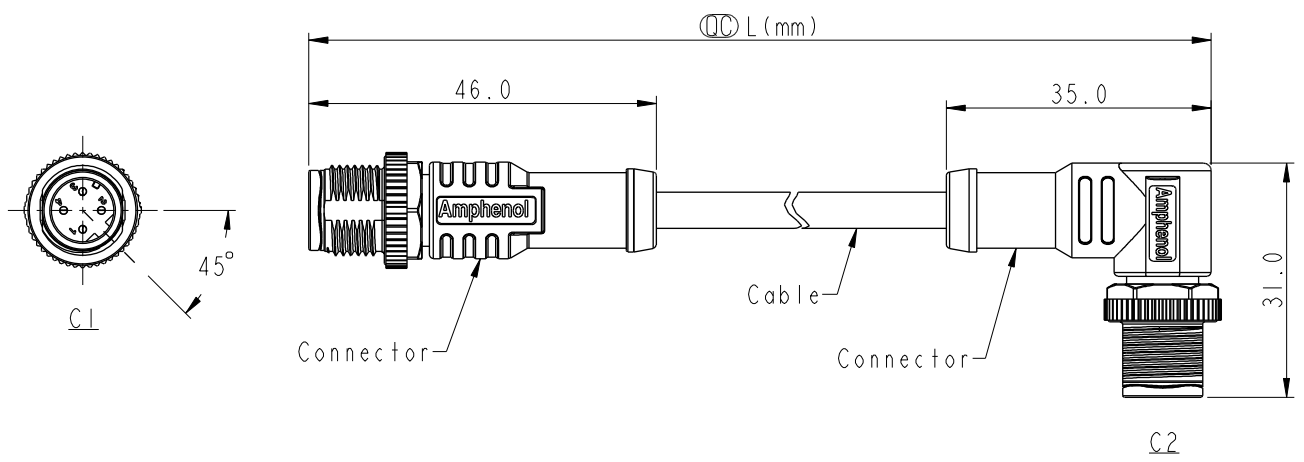

REV.	DESCRIPTION

- Note:
- \*  $\varnothing$  Important Dimension.
  - \* Waterproof Rate: IP68, IP69K.
  - \* Connector: PU+GF, Black.
  - \* Pin: Copper Alloy, Gold Plated.
  - \* Screw Nut: Zinc Alloy, Nickel Plated.
  - \* Outer Mold: PU, Black.
  - \* Cable: (B) UL20549, PUR Jacket, Black.  
(D) UL2517, PVC Jacket, Black.
  - \* Rated Voltage: 4Pin 250V dc. or ac.
  - \* Rated Current: 4Pin 4A
  - \* Cable Length Tolerance: 0.5±20mm  
01±40mm  
02M~05M:±60mm  
06M~10M:±100mm  
11M~30M:±200mm  
31M~99M:±500mm

UNIT:mm	
TOLERANCE	±0.5 mm

TITLE M12 D-Code Double Ended			
SCALE 1:2	SIZE A4	SHEET 1 OF 2	
REV. A	WC-REV. A.1	$\varnothing$ : Inspection item	

**Amphenol LTW**  
安費諾亮泰企業股份有限公司

ITEM NO	DRAWN BY Vicky	DATE 2018-12-05
DWG NO M12DXXML-12DMR-SXXXX	CHECKED BY Rita	DATE 2018-12-05
CUSTOMER ALTW	APPROVED BY Max	DATE 2018-12-05

4P	PVC	4.8	22	MI2D04ML-12DMR-SDXXX
4P	PUR	4.0		MI2D04ML-12DMR-SBXXX
Contacts	Cable Jacket	Cable OD	AWG	Item No.

UNIT:mm TOLERANCE	TITLE MI2 D-Code Double Ended	
	SCALE 1:2	SIZE A4
	REV. A	WC-REV. A.1
	SHEET 2 OF 2 QC: Inspection item	