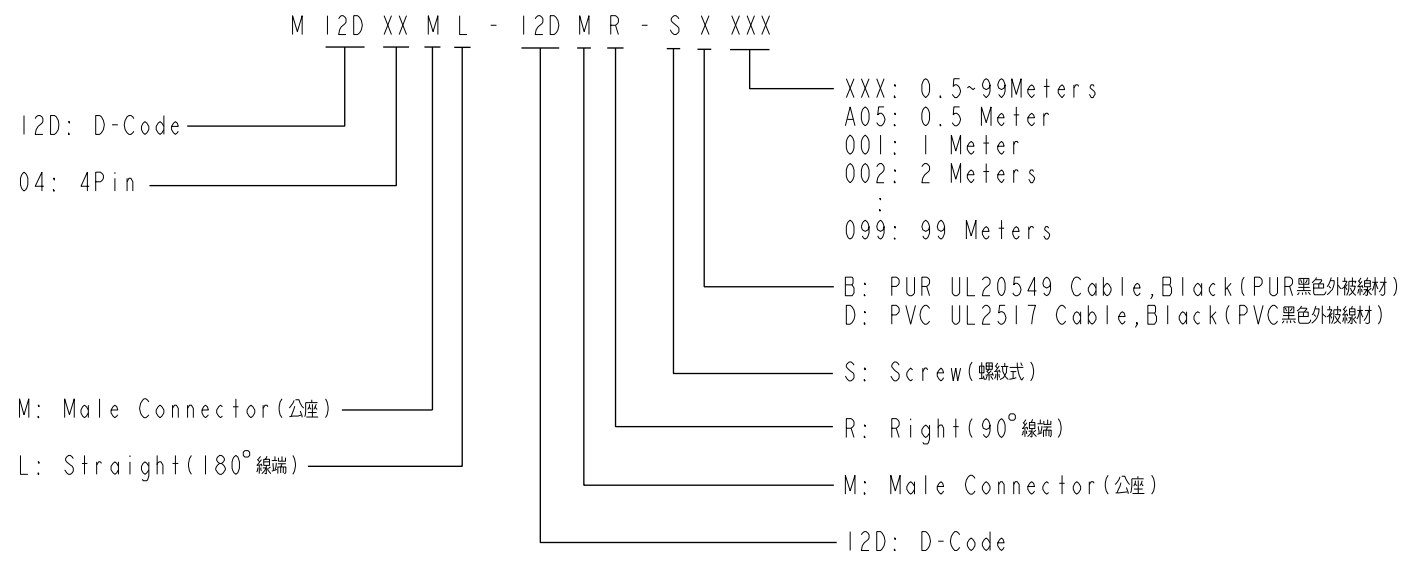

REV.	DESCRIPTION

- Note:
- \*  $\varnothing$  Important Dimension.
  - \* Waterproof Rate: IP68, IP69K.
  - \* Connector: PU+GF, Black.
  - \* Pin: Copper Alloy, Gold Plated.
  - \* Screw Nut: Zinc Alloy, Nickel Plated.
  - \* Outer Mold: PU, Black.
  - \* Cable: (B) UL20549, PUR Jacket, Black.  
(D) UL2517, PVC Jacket, Black.
  - \* Rated Voltage: 4Pin 250V dc. or ac.
  - \* Rated Current: 4Pin 4A
  - \* Cable Length Tolerance: 0.5±20mm  
01±40mm  
02M~05M:±60mm  
06M~10M:±100mm  
11M~30M:±200mm  
31M~99M:±500mm

UNIT:mm	
TOLERANCE	±0.5 mm

TITLE M12 D-Code Double Ended			
SCALE 1:2	SIZE A4	SHEET 1 OF 2	
REV. A	WC-REV. A.1	$\varnothing$ : Inspection item	

**Amphenol LTW**  
安費諾亮泰企業股份有限公司

ITEM NO	DRAWN BY Vicky	DATE 2018-12-05
DWG NO M12DXXML-12DMR-SXXXX	CHECKED BY Rita	DATE 2018-12-05
CUSTOMER ALTW	APPROVED BY Max	DATE 2018-12-05

4P	PVC	4.8	22	MI2D04ML-12DMR-SDXXX
4P	PUR	4.0		MI2D04ML-12DMR-SBXXX
Contacts	Cable Jacket	Cable OD	AWG	Item No.

UNIT:mm TOLERANCE	TITLE MI2 D-Code Double Ended	
	SCALE 1:2	SIZE A4
	REV. A	WC-REV. A.1
	SHEET 2 OF 2 QC: Inspection item	