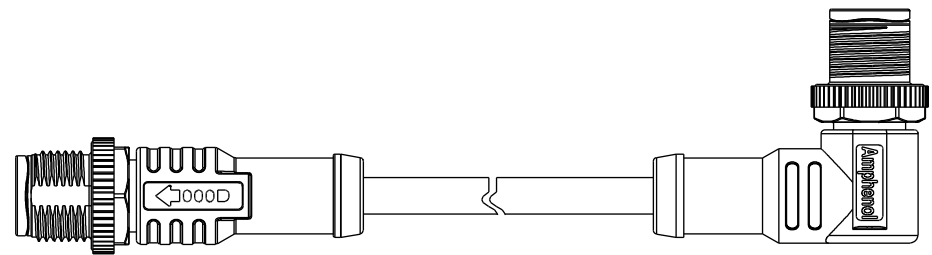

REV.	DESCRIPTION

- Note:
- \*  $\varnothing$  Important Dimension.
  - \* Waterproof Rate: IP68, IP69K.
  - \* Connector: PU+GF, Black.
  - \* Pin: Copper Alloy, Gold Plated.
  - \* Screw Nut: Zinc Alloy, Nickel Plated.
  - \* Outer Mold: PU, Black.
  - \* Cable: (B) UL20549, PUR Jacket, Black.  
(D) UL2517, PVC Jacket, Black.
  - \* Rated Voltage: 4Pin 250V dc. or ac.
  - \* Rated Current: 4Pin 4A
  - \* Cable Length Tolerance: 0.5±20mm  
01±40mm  
02M~05M:±60mm  
06M~10M:±100mm  
11M~30M:±200mm  
31M~99M:±500mm

UNIT:mm	
TOLERANCE	±0.5 mm

TITLE M12 D-Code Double Ended			
SCALE 1:2	SIZE A4	SHEET 1 OF 2	
REV. A	WC-REV. A.1	$\varnothing$ : Inspection item	

**Amphenol LTW**  
安費諾亮泰企業股份有限公司

ITEM NO	DRAWN BY Vicky	DATE 2018-12-05
DWG NO M12DXXML-12DMR-SXXXX	CHECKED BY Rita	DATE 2018-12-05
CUSTOMER ALTW	APPROVED BY Max	DATE 2018-12-05

4P	PVC	4.8	22	MI2D04ML-12DMR-SDXXX
4P	PUR	4.0		MI2D04ML-12DMR-SBXXX
Contacts	Cable Jacket	Cable OD	AWG	Item No.

UNIT:mm TOLERANCE	TITLE MI2 D-Code Double Ended	
	SCALE 1:2	SIZE A4
	REV. A	WC-REV. A.1
	SHEET 2 OF 2 QC: Inspection item	