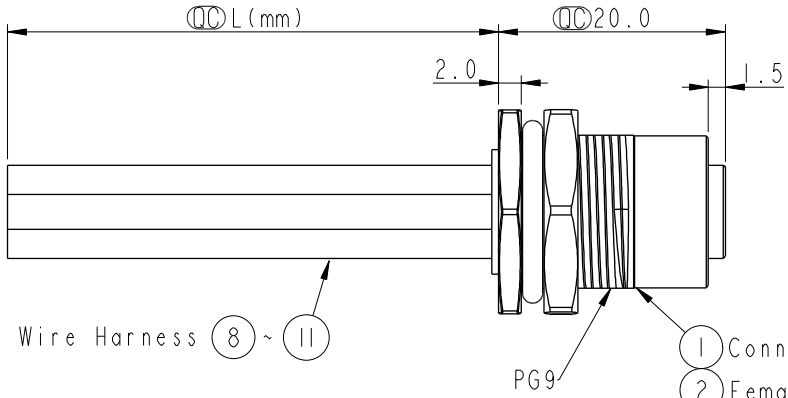

15: 150mm  
20: 200mm  
95: 950mm  
Cable Pitch Unit: 50mm  
A0: 1000mm  
A5: 1500mm  
Cable Pitch Unit: 100mm  
Wire Length(L): 150~1500mm

- Note:
- \*  $\varnothing$  Important Dimension.
  - \* Waterproof Rate: IP68.
  - \* IP68: 1M Depth Of Water In 24hours.
  - \* Housing: PA66, UL94V-0, Black.
  - \* Female Pin: Copper Alloy, Gold Plated.
  - \* Shield: Zinc Alloy, Nickel Plated.
  - \* Panel Nut: Zinc Alloy, Nickel Plated.
  - \* O-Ring1: Viton, Black.
  - \* O-Ring2: Viton, Green.
  - \* Wire Harness: UL1015 16AWG (1.5mm<sup>2</sup>).
  - \* Rated Voltage: 630V AC.
  - \* Rated Current at 40°C: 12A.
  - \* Operation Temperature: -40~85°C.
  - \* For Panel Thickness Max 4.5mm.
  - \* Nut Torque: 4~6 Kgf-cm (0.4~0.6N.m).
  - \* Wire harness Tolerance: 150~300 ±15mm  
301~1000 ±20mm  
Over 1000 +50/-0mm

PE	Black	黑
3	Blue	藍
2	White	白
1	Brown	棕
Conn.	Wire Color	
Pin Out		

UNIT: mm

TOLERANCE	
.X	±0.25
.XX	±0.1
.XXX	±0.05
ANGLES	±1°

TITLE M12 S-Code 4Pin Female Type			
SCALE 2:1	SIZE A4	SHEET 1 OF 1	
REV. B	WC-REV. A.4	$\varnothing$ : Inspection item	