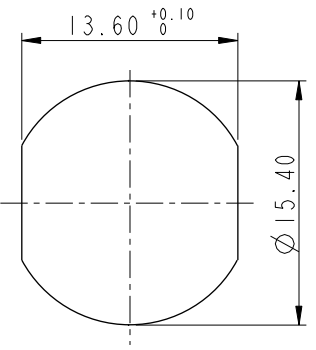

15: 150mm  
20: 200mm  
95: 950mm  
Cable Pitch Unit: 50mm  
A0: 1000mm  
A5: 1500mm  
Cable Pitch Unit: 100mm  
Wire Length(L): 150~1500mm

- Note:
- \*  $\varnothing$  Important Dimension.
  - \* Waterproof Rate: IP68.
  - \* IP68: 1M Depth Of Water In 24hours.
  - \* Housing: PA66, UL94V-0, Black.
  - \* Female Pin: Copper Alloy, Gold Plated.
  - \* Shield: Zinc Alloy, Nickel Plated.
  - \* Panel Nut: Zinc Alloy, Nickel Plated.
  - \* O-Ring1: Viton, Black.
  - \* O-Ring2: Viton, Green.
  - \* Wire Harness: UL1015 16AWG (1.5mm<sup>2</sup>).
  - \* Rated Voltage: 630V AC.
  - \* Rated Current at 40°C: 12A.
  - \* Operation Temperature: -40~85°C.
  - \* For Panel Thickness Max 4.5mm.
  - \* Nut Torque: 4~6 Kgf-cm (0.4~0.6N.m).
  - \* Wire harness Tolerance: 150~300 ±15mm  
301~1000 ±20mm  
Over 1000 +50/-0mm

PE	Black	黑
3	Blue	藍
2	White	白
1	Brown	棕
Conn.	Wire Color	
Pin Out		

UNIT: mm

TOLERANCE	
.X	±0.25
.XX	±0.1
.XXX	±0.05
ANGLES	±1°

TITLE M12 S-Code 4Pin Female Type			
SCALE 2:1	SIZE A4	SHEET 1 OF 1	
REV. B	WC-REV. A.4	$\varnothing$ : Inspection item	