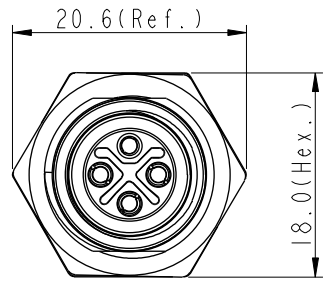

15: 150mm  
20: 200mm  
95: 950mm  
Cable Pitch Unit: 50mm  
A0: 1000mm  
A5: 1500mm  
Cable Pitch Unit: 100mm  
Wire Length(L): 150~1500mm

- Note:
- \*  $\varnothing$  Important Dimension.
  - \* Waterproof Rate: IP68.
  - \* IP68: 1M Depth Of Water In 24hours.
  - \* Housing: PA66, UL94V-0, Black.
  - \* Female Pin: Copper Alloy, Gold Plated.
  - \* Shield: Zinc Alloy, Nickel Plated.
  - \* Panel Nut: Zinc Alloy, Nickel Plated.
  - \* O-Ring1: Viton, Black.
  - \* O-Ring2: Viton, Green.
  - \* Wire Harness: UL1015 16AWG (1.5mm<sup>2</sup>).
  - \* Rated Voltage: 630V AC.
  - \* Rated Current at 40°C: 12A.
  - \* Operation Temperature: -40~85°C.
  - \* For Panel Thickness Max 4.5mm.
  - \* Nut Torque: 4~6 Kgf-cm (0.4~0.6N.m).
  - \* Wire harness Tolerance: 150~300 ±15mm  
301~1000 ±20mm  
Over 1000 +50/-0mm

PE	Black	黑
3	Blue	藍
2	White	白
1	Brown	棕
Conn.	Wire Color	
Pin Out		

UNIT: mm

TOLERANCE	
.X	±0.25
.XX	±0.1
.XXX	±0.05
ANGLES	±1°

TITLE M12 S-Code 4Pin Female Type			
SCALE 2:1	SIZE A4	SHEET 1 OF 1	
REV. B	WC-REV. A.4	$\varnothing$ : Inspection item	