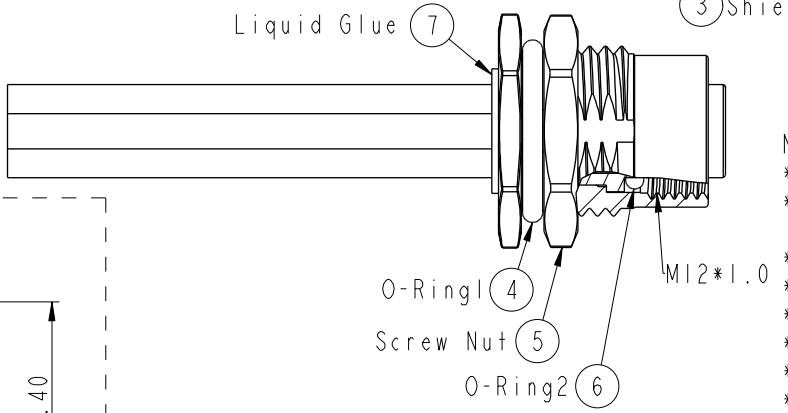

15: 150mm  
20: 200mm  
95: 950mm  
Cable Pitch Unit: 50mm  
A0: 1000mm  
A5: 1500mm  
Cable Pitch Unit: 100mm  
Wire Length(L): 150~1500mm

- Note:
- \*  $\varnothing$  Important Dimension.
  - \* Waterproof Rate: IP68.
  - \* IP68: 1M Depth Of Water In 24hours.
  - \* Housing: PA66, UL94V-0, Black.
  - \* Female Pin: Copper Alloy, Gold Plated.
  - \* Shield: Zinc Alloy, Nickel Plated.
  - \* Panel Nut: Zinc Alloy, Nickel Plated.
  - \* O-Ring1: Viton, Black.
  - \* O-Ring2: Viton, Green.
  - \* Wire Harness: UL1015 16AWG (1.5mm<sup>2</sup>).
  - \* Rated Voltage: 630V AC.
  - \* Rated Current at 40°C: 12A.
  - \* Operation Temperature: -40~85°C.
  - \* For Panel Thickness Max 4.5mm.
  - \* Nut Torque: 4~6 Kgf-cm (0.4~0.6N.m).
  - \* Wire harness Tolerance: 150~300 ±15mm  
301~1000 ±20mm  
Over 1000 +50/-0mm

PE	Black	黑
3	Blue	藍
2	White	白
1	Brown	棕
Conn.	Wire Color	
Pin Out		

UNIT: mm

TOLERANCE	
.X	±0.25
.XX	±0.1
.XXX	±0.05
ANGLES	±1°

TITLE M12 S-Code 4Pin Female Type			
SCALE 2:1	SIZE A4	SHEET 1 OF 1	
REV. B	WC-REV. A.4	$\varnothing$ : Inspection item	