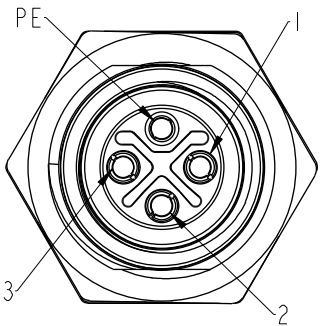

15: 150mm  
20: 200mm  
95: 950mm  
Cable Pitch Unit: 50mm  
A0: 1000mm  
A5: 1500mm  
Cable Pitch Unit: 100mm  
Wire Length(L): 150~1500mm

- Note:
- \*  $\varnothing$  Important Dimension.
  - \* Waterproof Rate: IP68.
  - \* IP68: 1M Depth Of Water In 24hours.
  - \* Housing: PA66, UL94V-0, Black.
  - \* Female Pin: Copper Alloy, Gold Plated.
  - \* Shield: Zinc Alloy, Nickel Plated.
  - \* Panel Nut: Zinc Alloy, Nickel Plated.
  - \* O-Ring1: Viton, Black.
  - \* O-Ring2: Viton, Green.
  - \* Wire Harness: UL1015 16AWG (1.5mm<sup>2</sup>).
  - \* Rated Voltage: 630V AC.
  - \* Rated Current at 40°C: 12A.
  - \* Operation Temperature: -40~85°C.
  - \* For Panel Thickness Max 4.5mm.
  - \* Nut Torque: 4~6 Kgf-cm (0.4~0.6N.m).
  - \* Wire harness Tolerance: 150~300 ±15mm  
301~1000 ±20mm  
Over 1000 +50/-0mm

PE	Black	黑
3	Blue	藍
2	White	白
1	Brown	棕
Conn.	Wire Color	
Pin Out		

UNIT: mm

TOLERANCE	
.X	±0.25
.XX	±0.1
.XXX	±0.05
ANGLES	±1°

TITLE M12 S-Code 4Pin Female Type			
SCALE 2:1	SIZE A4	SHEET 1 OF 1	
REV. B	WC-REV. A.4	$\varnothing$ : Inspection item	