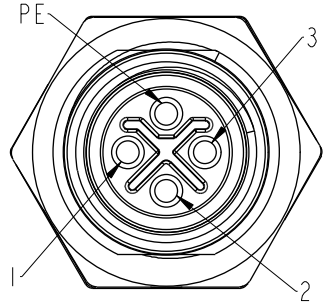

REV.	ECN NO.	DATE	SIGN	DESCRIPTION
A	Initial Release	2015/03/04	Cary	Change Rev. 01 to Rev.A
B	LE317A0001-0004	2017/10/09	Feng_Li	Update The Note
C	CI91643	2019/09/19	Vicky	Update Wire Tolerance

Wire Harness ⑩~⑦  
O-Ring ④  
Screw Nut ⑤  
① Connector  
② Male Pin  
③ Shield

M12S-04PMMS-SF8BXX/△

15: 150mm  
20: 200mm  
95: 950mm  
Cable Pitch Unit: 50mm  
A0: 1000mm  
A5: 1500mm  
Cable Pitch Unit: 100mm  
Wire Length(L): 150~1500mm

Note:  
 \* Ⓞ Important Dimension.  
 \* Waterproof Rate: IP68.  
 IP68: 1M Depth Of Water In 24hours.  
 △ Housing: Nylon+GF, UL94V-0, Black.  
 \* Male Pin: Copper Alloy, Gold Plated.  
 \* Shield: Zinc Alloy, Nickel Plated.  
 \* Panel Nut: Zinc Alloy, Nickel Plated.  
 \* O-Ring: Viton, Black.  
 \* Wire Harness: UL1015 16AWG(1.5mm<sup>2</sup>).  
 \* Rated Voltage: 630V AC  
 \* Rated Current at 40°C: 12A  
 \* Operation Temperature: -40~85°C.  
 \* For Panel Thickness Max 4.5mm.  
 \* Nut Torque: 4-6 Kgf.cm(0.4~0.6N.m).  
 \* Wire harness Tolerance: 150~300 ±15mm  
 301~1000 ±20mm  
 △ Over 1000 +50/-0mm

Pin Assignment  
Front View

Recommended  
Panel Cut-Out

PE	Black	黑
3	Blue	藍
2	White	白
1	Brown	棕
Conn.	Wire Color	
	Pin Out	

UNIT:mm		TITLE			ITEM NO	DRAWN BY	DATE
		M12 S-Code 4Pin Male Type				Vicky	2019-09-19
TOLERANCE .X ±0.25 .XX ±0.1 .XXX ±0.05 ANGLES ±1°		SCALE	SIZE	SHEET	DWG NO	CHECKED BY	DATE
		1:1	A4	1 OF 1	M12S-04PMMS-SF8BXX	Rita	2019-09-19
		REV.	WC-REV.	Ⓞ: Inspection item	CUSTOMER	APPROVED BY	DATE
		C	A.3		ALTW	Max	2019-09-19