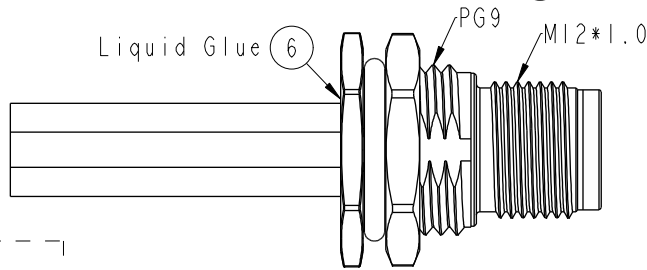

REV.	ECN NO.	DATE	SIGN	DESCRIPTION
A	Initial Release	2015/03/04	Cary	Change Rev. 01 to Rev.A
B	LE317A0001-0004	2017/10/09	Feng_Li	Update The Note
C	CI91643	2019/09/19	Vicky	Update Wire Tolerance

Wire Harness ⑩~⑦  
O-Ring ④  
Screw Nut ⑤  
① Connector  
② Male Pin  
③ Shield

M12S-04PMMS-SF8BXX/△

15: 150mm  
20: 200mm  
95: 950mm  
Cable Pitch Unit: 50mm  
A0: 1000mm  
A5: 1500mm  
Cable Pitch Unit: 100mm  
Wire Length(L): 150~1500mm

Note:  
 \* Ⓞ Important Dimension.  
 \* Waterproof Rate: IP68.  
 IP68: 1M Depth Of Water In 24hours.  
 △ Housing: Nylon+GF, UL94V-0, Black.  
 \* Male Pin: Copper Alloy, Gold Plated.  
 \* Shield: Zinc Alloy, Nickel Plated.  
 \* Panel Nut: Zinc Alloy, Nickel Plated.  
 \* O-Ring: Viton, Black.  
 \* Wire Harness: UL1015 16AWG(1.5mm<sup>2</sup>).  
 \* Rated Voltage: 630V AC  
 \* Rated Current at 40°C: 12A  
 \* Operation Temperature: -40~85°C.  
 \* For Panel Thickness Max 4.5mm.  
 \* Nut Torque: 4-6 Kgf.cm(0.4~0.6N.m).  
 \* Wire harness Tolerance: 150~300 ±15mm  
 301~1000 ±20mm  
 △ Over 1000 +50/-0mm