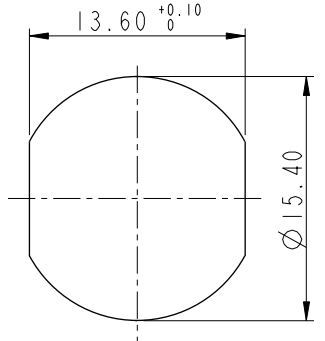

M12S-04PMMS-SF8BXX/△

15: 150mm  
20: 200mm  
95: 950mm  
Cable Pitch Unit: 50mm  
A0: 1000mm  
A5: 1500mm  
Cable Pitch Unit: 100mm  
Wire Length(L): 150~1500mm

Note:  
 \* Ⓞ Important Dimension.  
 \* Waterproof Rate: IP68.  
 IP68: 1M Depth Of Water In 24hours.  
 △ Housing: Nylon+GF, UL94V-0, Black.  
 \* Male Pin: Copper Alloy, Gold Plated.  
 \* Shield: Zinc Alloy, Nickel Plated.  
 \* Panel Nut: Zinc Alloy, Nickel Plated.  
 \* O-Ring: Viton, Black.  
 \* Wire Harness: UL1015 16AWG(1.5mm<sup>2</sup>).  
 \* Rated Voltage: 630V AC  
 \* Rated Current at 40°C: 12A  
 \* Operation Temperature: -40~85°C.  
 \* For Panel Thickness Max 4.5mm.  
 \* Nut Torque: 4-6 Kgf.cm(0.4~0.6N.m).  
 \* Wire harness Tolerance: 150~300 ±15mm  
 301~1000 ±20mm  
 △ Over 1000 +50/-0mm

Pin Assignment  
Front View

Recommended  
Panel Cut-Out

PE	Black	黑
3	Blue	藍
2	White	白
1	Brown	棕
Conn.	Wire Color	
	Pin Out	

UNIT:mm		TITLE			ITEM NO	DRAWN BY	DATE
		M12 S-Code 4Pin Male Type				Vicky	2019-09-19
TOLERANCE .X ±0.25 .XX ±0.1 .XXX ±0.05 ANGLES ±1°		SCALE	SIZE	SHEET	DWG NO	CHECKED BY	DATE
		1:1	A4	1 OF 1	M12S-04PMMS-SF8BXX	Rita	2019-09-19
		REV.	WC-REV.	Ⓞ: Inspection item	CUSTOMER	APPROVED BY	DATE
		C	A.3		ALTW	Max	2019-09-19