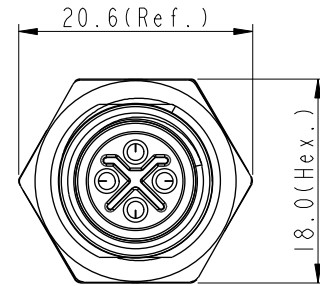

REV.	ECN NO.	DATE	SIGN	DESCRIPTION
A	Initial Release	2015/03/04	Cary	Change Rev. 01 to Rev.A
B	LE317A0001-0004	2017/10/09	Feng_Li	Update The Note
C	CI91643	2019/09/19	Vicky	Update Wire Tolerance

Wire Harness ⑩~⑦  
O-Ring ④  
Screw Nut ⑤  
① Connector  
② Male Pin  
③ Shield

M12S-04PMMS-SF8BXX/△

15: 150mm  
20: 200mm  
95: 950mm  
Cable Pitch Unit: 50mm  
A0: 1000mm  
A5: 1500mm  
Cable Pitch Unit: 100mm  
Wire Length(L): 150~1500mm

Note:  
 \* Ⓞ Important Dimension.  
 \* Waterproof Rate: IP68.  
 IP68: 1M Depth Of Water In 24hours.  
 △ Housing: Nylon+GF, UL94V-0, Black.  
 \* Male Pin: Copper Alloy, Gold Plated.  
 \* Shield: Zinc Alloy, Nickel Plated.  
 \* Panel Nut: Zinc Alloy, Nickel Plated.  
 \* O-Ring: Viton, Black.  
 \* Wire Harness: UL1015 16AWG(1.5mm<sup>2</sup>).  
 \* Rated Voltage: 630V AC  
 \* Rated Current at 40°C: 12A  
 \* Operation Temperature: -40~85°C.  
 \* For Panel Thickness Max 4.5mm.  
 \* Nut Torque: 4-6 Kgf.cm(0.4~0.6N.m).  
 \* Wire harness Tolerance: 150~300 ±15mm  
 301~1000 ±20mm  
 △ Over 1000 +50/-0mm

Pin Assignment  
Front View

Recommended  
Panel Cut-Out

PE	Black	黑
3	Blue	藍
2	White	白
1	Brown	棕
Conn.	Wire Color	
	Pin Out	

UNIT:mm		TITLE			ITEM NO	DRAWN BY	DATE
		M12 S-Code 4Pin Male Type				Vicky	2019-09-19
TOLERANCE .X ±0.25 .XX ±0.1 .XXX ±0.05 ANGLES ±1°		SCALE	SIZE	SHEET	DWG NO	CHECKED BY	DATE
		1:1	A4	1 OF 1	M12S-04PMMS-SF8BXX	Rita	2019-09-19
		REV.	WC-REV.	Ⓞ: Inspection item	CUSTOMER	APPROVED BY	DATE
		C	A.3		ALTW	Max	2019-09-19