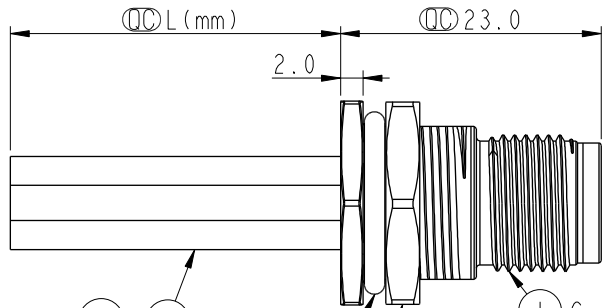

REV.	ECN NO.	DATE	SIGN	DESCRIPTION
A	Initial Release	2015/03/04	Cary	Change Rev. 01 to Rev.A
B	LE317A0001-0004	2017/10/09	Feng_Li	Update The Note
C	CI91643	2019/09/19	Vicky	Update Wire Tolerance

Wire Harness ⑩~⑦  
O-Ring ④  
Screw Nut ⑤  
① Connector  
② Male Pin  
③ Shield

M12S-04PMMS-SF8BXX/△

15: 150mm  
20: 200mm  
95: 950mm  
Cable Pitch Unit: 50mm  
A0: 1000mm  
A5: 1500mm  
Cable Pitch Unit: 100mm  
Wire Length(L): 150~1500mm

Note:  
 \* Ⓞ Important Dimension.  
 \* Waterproof Rate: IP68.  
 IP68: 1M Depth Of Water In 24hours.  
 △ Housing: Nylon+GF, UL94V-0, Black.  
 \* Male Pin: Copper Alloy, Gold Plated.  
 \* Shield: Zinc Alloy, Nickel Plated.  
 \* Panel Nut: Zinc Alloy, Nickel Plated.  
 \* O-Ring: Viton, Black.  
 \* Wire Harness: UL1015 16AWG(1.5mm<sup>2</sup>).  
 \* Rated Voltage: 630V AC  
 \* Rated Current at 40°C: 12A  
 \* Operation Temperature: -40~85°C.  
 \* For Panel Thickness Max 4.5mm.  
 \* Nut Torque: 4-6 Kgf.cm(0.4~0.6N.m).  
 \* Wire harness Tolerance: 150~300 ±15mm  
 301~1000 ±20mm  
 △ Over 1000 +50/-0mm

Pin Assignment  
Front View

Recommended  
Panel Cut-Out

PE	Black	黑
3	Blue	藍
2	White	白
1	Brown	棕
Conn.	Wire Color	
	Pin Out	

UNIT:mm		TITLE			ITEM NO	DRAWN BY	DATE
		M12 S-Code 4Pin Male Type				Vicky	2019-09-19
TOLERANCE .X ±0.25 .XX ±0.1 .XXX ±0.05 ANGLES ±1°		SCALE	SIZE	SHEET	DWG NO	CHECKED BY	DATE
		1:1	A4	1 OF 1	M12S-04PMMS-SF8BXX	Rita	2019-09-19
		REV.	WC-REV.	Ⓞ: Inspection item	CUSTOMER	APPROVED BY	DATE
		C	A.3		ALTW	Max	2019-09-19