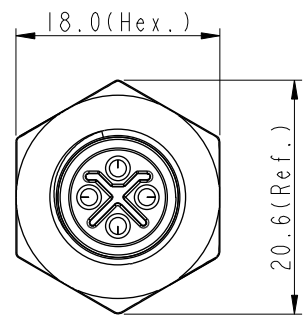

M12S-04PMMS-SH8CXX

15: 150mm
20: 200mm
95: 950mm
Cable Pitch Unit: 50mm
A0: 1000mm
A5: 1500mm
Cable Pitch Unit: 100mm
Wire Length(L): 150~1500mm

Wire Harness (10)~(7)
Screw Nut (5)
O-Ring (4)
Connector (1)
Male Pin (2)
Shield (3)

Liquid Glue (6)
M16*1.5
M12*1.0

Note:
 * \varnothing Important Dimension.
 * Waterproof Rate: IP68.
 IP68: 1M Depth Of Water In 24hours.
 * Housing: Nylon+GF, UL94V-0, Black.
 * Male Pin: Copper Alloy, Gold Plated.
 * Shield: Zinc Alloy, Nickel Plated.
 * Panel Nut: Zinc Alloy, Nickel Plated.
 * O-Ring: Viton, Black.
 * Wire Harness: UL1015 16AWG (1.5mm²).
 * Rated Voltage: 630V AC
 * Rated Current at 40°C: 12A
 * Operation Temperature: -40~85°C.
 * For Panel Thickness Max 4.5mm.
 * Nut Torque: 4-6 Kgf.cm (0.4~0.6N.m).
 * Wire harness Tolerance: 150~300 ±15mm
 301~1000 ±20mm
 Over1000 +50/-0mm

Pin Assignment
Front View

Recommended
Panel Cut-Out

PE	Black	黑
3	Blue	藍
2	White	白
1	Brown	棕
Conn.	Wire Color	
	Pin Out	

UNIT:mm		
TOLERANCE	.X ±0.25	
.XX ±0.1		
.XXX ±0.05		
ANGLES	±1°	

TITLE M12 S-Code 4Pin Male Type			
SCALE 1:1	SIZE A4	SHEET 1 OF 1	
REV. C	WC-REV. A.2	\varnothing : Inspection item	