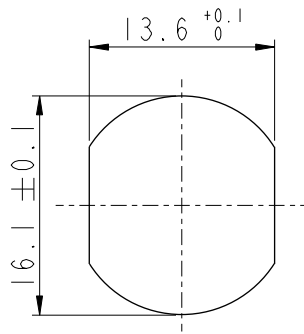

M12S-04PMMS-SH8CXX

15: 150mm
20: 200mm
95: 950mm
Cable Pitch Unit: 50mm
A0: 1000mm
A5: 1500mm
Cable Pitch Unit: 100mm
Wire Length(L): 150~1500mm

Wire Harness (10)~(7)
Screw Nut (5)
O-Ring (4)
Connector (1)
Male Pin (2)
Shield (3)

Liquid Glue (6)
M16*1.5
M12*1.0

Note:
 * \varnothing Important Dimension.
 * Waterproof Rate: IP68.
 IP68: 1M Depth Of Water In 24hours.
 * Housing: Nylon+GF, UL94V-0, Black.
 * Male Pin: Copper Alloy, Gold Plated.
 * Shield: Zinc Alloy, Nickel Plated.
 * Panel Nut: Zinc Alloy, Nickel Plated.
 * O-Ring: Viton, Black.
 * Wire Harness: UL1015 16AWG (1.5mm²).
 * Rated Voltage: 630V AC
 * Rated Current at 40°C: 12A
 * Operation Temperature: -40~85°C.
 * For Panel Thickness Max 4.5mm.
 * Nut Torque: 4-6 Kgf.cm (0.4~0.6N.m).
 * Wire harness Tolerance: 150~300 ±15mm
 301~1000 ±20mm
 Over1000 +50/-0mm

Pin Assignment
Front View

Recommended
Panel Cut-Out

PE	Black	黑
3	Blue	藍
2	White	白
1	Brown	棕
Conn.	Wire Color	
	Pin Out	

UNIT:mm		
TOLERANCE	.X ±0.25	
.XX ±0.1		
.XXX ±0.05		
ANGLES	±1°	

TITLE M12 S-Code 4Pin Male Type			
SCALE 1:1	SIZE A4	SHEET 1 OF 1	
REV. C	WC-REV. A.2	\varnothing : Inspection item	