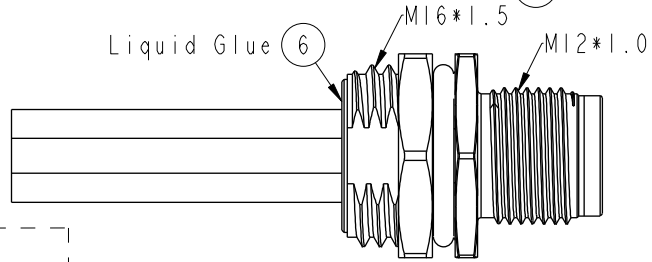

M12S-04PMMS-SH8CXX

15: 150mm
20: 200mm
95: 950mm
Cable Pitch Unit: 50mm
A0: 1000mm
A5: 1500mm
Cable Pitch Unit: 100mm
Wire Length(L): 150~1500mm

Wire Harness (10)~(7)
Screw Nut (5)
O-Ring (4)
Connector (1)
Male Pin (2)
Shield (3)

Liquid Glue (6)
M16*1.5
M12*1.0

Note:
 * \varnothing Important Dimension.
 * Waterproof Rate: IP68.
 IP68: 1M Depth Of Water In 24hours.
 * Housing: Nylon+GF, UL94V-0, Black.
 * Male Pin: Copper Alloy, Gold Plated.
 * Shield: Zinc Alloy, Nickel Plated.
 * Panel Nut: Zinc Alloy, Nickel Plated.
 * O-Ring: Viton, Black.
 * Wire Harness: UL1015 16AWG (1.5mm²).
 * Rated Voltage: 630V AC
 * Rated Current at 40°C: 12A
 * Operation Temperature: -40~85°C.
 * For Panel Thickness Max 4.5mm.
 * Nut Torque: 4-6 Kgf.cm (0.4~0.6N.m).
 * Wire harness Tolerance: 150~300 ±15mm
 301~1000 ±20mm
 Over1000 +50/-0mm

Pin Assignment
Front View

Recommended
Panel Cut-Out

PE	Black	黑
3	Blue	藍
2	White	白
1	Brown	棕
Conn.	Wire Color	
	Pin Out	

UNIT:mm		
TOLERANCE	.X ±0.25	
.XX ±0.1		
.XXX ±0.05		
ANGLES	±1°	

TITLE M12 S-Code 4Pin Male Type			
SCALE 1:1	SIZE A4	SHEET 1 OF 1	
REV. C	WC-REV. A.2	\varnothing : Inspection item	