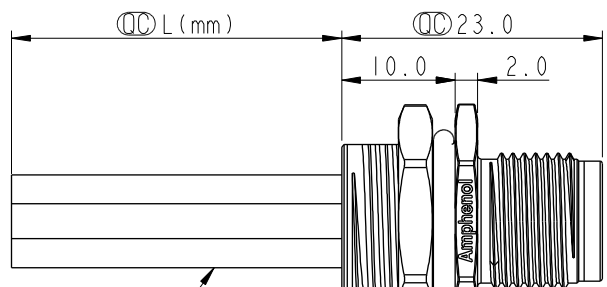

M12S-04PMMS-SH8CXX

15: 150mm
20: 200mm
95: 950mm
Cable Pitch Unit: 50mm
A0: 1000mm
A5: 1500mm
Cable Pitch Unit: 100mm
Wire Length(L): 150~1500mm

Wire Harness (10)~(7)
Screw Nut (5)
O-Ring (4)
Connector (1)
Male Pin (2)
Shield (3)

Liquid Glue (6)
M16*1.5
M12*1.0

Note:
 * \varnothing Important Dimension.
 * Waterproof Rate: IP68.
 IP68: 1M Depth Of Water In 24hours.
 * Housing: Nylon+GF, UL94V-0, Black.
 * Male Pin: Copper Alloy, Gold Plated.
 * Shield: Zinc Alloy, Nickel Plated.
 * Panel Nut: Zinc Alloy, Nickel Plated.
 * O-Ring: Viton, Black.
 * Wire Harness: UL1015 16AWG (1.5mm²).
 * Rated Voltage: 630V AC
 * Rated Current at 40°C: 12A
 * Operation Temperature: -40~85°C.
 * For Panel Thickness Max 4.5mm.
 * Nut Torque: 4-6 Kgf.cm (0.4~0.6N.m).
 * Wire harness Tolerance: 150~300 ±15mm
 301~1000 ±20mm
 Over1000 +50/-0mm

Pin Assignment
Front View

Recommended
Panel Cut-Out

PE	Black	黑
3	Blue	藍
2	White	白
1	Brown	棕
Conn.	Wire Color	
	Pin Out	

UNIT:mm		
TOLERANCE	.X ±0.25	
.XX ±0.1		
.XXX ±0.05		
ANGLES	±1°	

TITLE M12 S-Code 4Pin Male Type			
SCALE 1:1	SIZE A4	SHEET 1 OF 1	
REV. C	WC-REV. A.2	\varnothing : Inspection item	