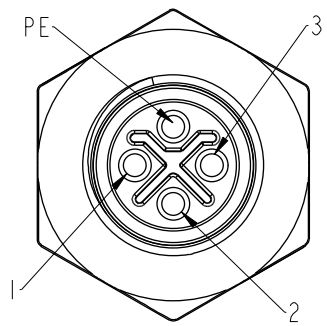

M12S-04PMMS-SH8CXX

15: 150mm
20: 200mm
95: 950mm
Cable Pitch Unit: 50mm
A0: 1000mm
A5: 1500mm
Cable Pitch Unit: 100mm
Wire Length(L): 150~1500mm

Wire Harness (10)~(7)
Screw Nut (5)
O-Ring (4)
Connector (1)
Male Pin (2)
Shield (3)

Liquid Glue (6)
M16*1.5
M12*1.0

Note:
 * \varnothing Important Dimension.
 * Waterproof Rate: IP68.
 IP68: 1M Depth Of Water In 24hours.
 * Housing: Nylon+GF, UL94V-0, Black.
 * Male Pin: Copper Alloy, Gold Plated.
 * Shield: Zinc Alloy, Nickel Plated.
 * Panel Nut: Zinc Alloy, Nickel Plated.
 * O-Ring: Viton, Black.
 * Wire Harness: UL1015 16AWG (1.5mm²).
 * Rated Voltage: 630V AC
 * Rated Current at 40°C: 12A
 * Operation Temperature: -40~85°C.
 * For Panel Thickness Max 4.5mm.
 * Nut Torque: 4-6 Kgf.cm (0.4~0.6N.m).
 * Wire harness Tolerance: 150~300 ±15mm
 301~1000 ±20mm
 Over1000 +50/-0mm

Pin Assignment
Front View

Recommended
Panel Cut-Out

PE	Black	黑
3	Blue	藍
2	White	白
1	Brown	棕
Conn.	Wire Color	
	Pin Out	

UNIT:mm		
TOLERANCE	.X ±0.25	
.XX ±0.1		
.XXX ±0.05		
ANGLES	±1°	

TITLE M12 S-Code 4Pin Male Type			
SCALE 1:1	SIZE A4	SHEET 1 OF 1	
REV. C	WC-REV. A.2	\varnothing : Inspection item	