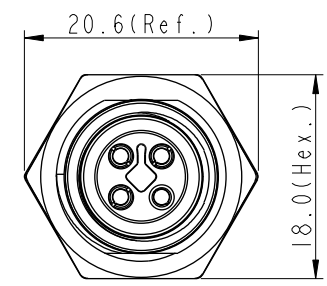

ALTW
CONFIDENTIAL
2019-09-19
R&D DEPT.

REV.	ECN NO.	DATE	SIGN	DESCRIPTION
A	Initial Release	2015/03/04	Cary	Change Rev. 01 to Rev.A
B	CI91643	2019/09/19	Vicky	Update Wire Tolerance

M12T-04PFFS-SF8BXX/B

15:150mm
20:200mm
95:950mm
Cable Pitch Unit:50mm
A0:1000mm
A5:1500mm
Cable Pitch Unit:100mm
Wire Length(L):150~1500mm

Note:
 * \varnothing Important Dimension.
 * Waterproof Rate: IP68.
 * IP68: 1M Depth Of Water In 24hours.
 * Housing: PA66, UL94V-0, Black.
 * Female Pin: Copper Alloy, Gold Plated.
 * Shield: Zinc Alloy, Nickel Plated.
 * Panel Nut: Zinc Alloy, Nickel Plated.
 * O-Ring1: Viton, Black.
 * O-Ring2: Viton, Green.
 * Wire Harness: UL1015 16AWG (1.5mm²).
 * Rated Voltage: 60V DC.
 * Rated Current at 40°C: 12A
 * Operation Temperature: -40~85°C.
 * For Panel Thickness Max 4.5mm.
 * Nut Torque: 4-6 Kgf.cm (0.4~0.6N.m).
 * Wire harness Tolerance: 150~300 ±15mm
 301~1000 ±20mm
 A Over1000 +50/-0mm

Pin Assignment
Front View

Recommended
Panel Cut-Out

4	Black	黑
3	Blue	藍
2	White	白
1	Brown	棕
Conn.	Wire Color	Pin Out

UNIT:mm		
TOLERANCE	.X ±0.25	
.XX ±0.1		
.XXX ±0.05		
ANGLES	±1°	

TITLE M12 T-Code 4Pin Female Type		
SCALE 2:1	SIZE A4	SHEET 1 OF 1
REV. B	WC-REV. A.5	\varnothing : Inspection item