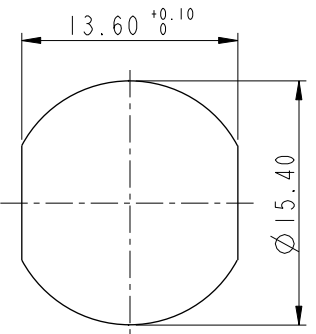

ALTW
CONFIDENTIAL
2019-09-19
R&D DEPT.

REV.	ECN NO.	DATE	SIGN	DESCRIPTION
A	Initial Release	2015/03/04	Cary	Change Rev. 01 to Rev.A
B	CI91643	2019/09/19	Vicky	Update Wire Tolerance

M12T-04PFFS-SF8BXX/B

15:150mm
20:200mm
95:950mm
Cable Pitch Unit:50mm
A0:1000mm
A5:1500mm
Cable Pitch Unit:100mm
Wire Length(L):150~1500mm

Note:
 * \varnothing Important Dimension.
 * Waterproof Rate: IP68.
 * IP68: 1M Depth Of Water In 24hours.
 * Housing: PA66, UL94V-0, Black.
 * Female Pin: Copper Alloy, Gold Plated.
 * Shield: Zinc Alloy, Nickel Plated.
 * Panel Nut: Zinc Alloy, Nickel Plated.
 * O-Ring1: Viton, Black.
 * O-Ring2: Viton, Green.
 * Wire Harness: UL1015 16AWG (1.5mm²).
 * Rated Voltage: 60V DC.
 * Rated Current at 40°C: 12A
 * Operation Temperature: -40~85°C.
 * For Panel Thickness Max 4.5mm.
 * Nut Torque: 4-6 Kgf.cm (0.4~0.6N.m).
 * Wire harness Tolerance: 150~300 ±15mm
 301~1000 ±20mm
 A Over1000 +50/-0mm

Pin Assignment
Front View

Recommended
Panel Cut-Out

4	Black	黑
3	Blue	藍
2	White	白
1	Brown	棕
Conn.	Wire Color	Pin Out

UNIT:mm		
TOLERANCE	.X ±0.25	
.XX ±0.1		
.XXX ±0.05		
ANGLES	±1°	

TITLE M12 T-Code 4Pin Female Type		
SCALE 2:1	SIZE A4	SHEET 1 OF 1
REV. B	WC-REV. A.5	\varnothing : Inspection item