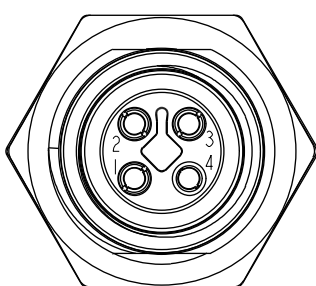

ALTW
CONFIDENTIAL
2019-09-19
R&D DEPT.

REV.	ECN NO.	DATE	SIGN	DESCRIPTION
A	Initial Release	2015/03/04	Cary	Change Rev. 01 to Rev.A
B	CI91643	2019/09/19	Vicky	Update Wire Tolerance

M12T-04PFFS-SF8BXX/B

15:150mm
20:200mm
95:950mm
Cable Pitch Unit:50mm
A0:1000mm
A5:1500mm
Cable Pitch Unit:100mm
Wire Length(L):150~1500mm

Note:
 * \varnothing Important Dimension.
 * Waterproof Rate: IP68.
 * IP68: 1M Depth Of Water In 24hours.
 * Housing: PA66, UL94V-0, Black.
 * Female Pin: Copper Alloy, Gold Plated.
 * Shield: Zinc Alloy, Nickel Plated.
 * Panel Nut: Zinc Alloy, Nickel Plated.
 * O-Ring1: Viton, Black.
 * O-Ring2: Viton, Green.
 * Wire Harness: UL1015 16AWG (1.5mm²).
 * Rated Voltage: 60V DC.
 * Rated Current at 40°C: 12A
 * Operation Temperature: -40~85°C.
 * For Panel Thickness Max 4.5mm.
 * Nut Torque: 4-6 Kgf.cm (0.4~0.6N.m).
 * Wire harness Tolerance: 150~300 ±15mm
 301~1000 ±20mm
 A Over1000 +50/-0mm

Pin Assignment
Front View

Recommended
Panel Cut-Out

4	Black	黑
3	Blue	藍
2	White	白
1	Brown	棕
Conn.	Wire Color	Pin Out

UNIT:mm		
TOLERANCE	.X ±0.25	
.XX ±0.1		
.XXX ±0.05		
ANGLES	±1°	

TITLE M12 T-Code 4Pin Female Type		
SCALE 2:1	SIZE A4	SHEET 1 OF 1
REV. B	WC-REV. A.5	\varnothing : Inspection item