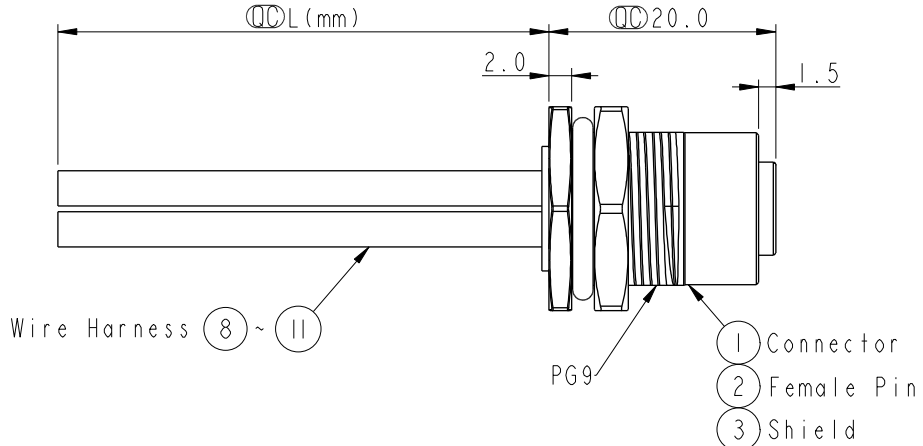

ALTW
CONFIDENTIAL
2019-09-19
R&D DEPT.

REV.	ECN NO.	DATE	SIGN	DESCRIPTION
A	Initial Release	2015/03/04	Cary	Change Rev. 01 to Rev.A
B	CI91643	2019/09/19	Vicky	Update Wire Tolerance

M12T-04PFFS-SF8BXX/B

15:150mm
20:200mm
95:950mm
Cable Pitch Unit:50mm
A0:1000mm
A5:1500mm
Cable Pitch Unit:100mm
Wire Length(L):150~1500mm

Note:
 * \varnothing Important Dimension.
 * Waterproof Rate: IP68.
 * IP68: 1M Depth Of Water In 24hours.
 * Housing: PA66, UL94V-0, Black.
 * Female Pin: Copper Alloy, Gold Plated.
 * Shield: Zinc Alloy, Nickel Plated.
 * Panel Nut: Zinc Alloy, Nickel Plated.
 * O-Ring1: Viton, Black.
 * O-Ring2: Viton, Green.
 * Wire Harness: UL1015 16AWG (1.5mm²).
 * Rated Voltage: 60V DC.
 * Rated Current at 40°C: 12A
 * Operation Temperature: -40~85°C.
 * For Panel Thickness Max 4.5mm.
 * Nut Torque: 4-6 Kgf.cm (0.4~0.6N.m).
 * Wire harness Tolerance: 150~300 ±15mm
 301~1000 ±20mm
 A Over1000 +50/-0mm

Pin Assignment
Front View

Recommended
Panel Cut-Out

4	Black	黑
3	Blue	藍
2	White	白
1	Brown	棕
Conn.	Wire Color	Pin Out

UNIT:mm		
TOLERANCE	.X ±0.25	
.XX ±0.1		
.XXX ±0.05		
ANGLES	±1°	

TITLE M12 T-Code 4Pin Female Type		
SCALE 2:1	SIZE A4	SHEET 1 OF 1
REV. B	WC-REV. A.5	\varnothing : Inspection item