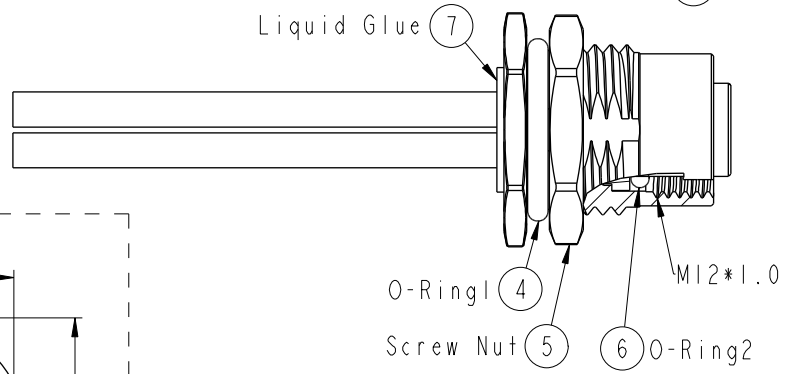

ALTW
CONFIDENTIAL
2019-09-19
R&D DEPT.

REV.	ECN NO.	DATE	SIGN	DESCRIPTION
A	Initial Release	2015/03/04	Cary	Change Rev. 01 to Rev.A
B	CI91643	2019/09/19	Vicky	Update Wire Tolerance

M12T-04PFFS-SF8BXX/B

15:150mm
20:200mm
95:950mm
Cable Pitch Unit:50mm
A0:1000mm
A5:1500mm
Cable Pitch Unit:100mm
Wire Length(L):150~1500mm

Note:
 * \varnothing Important Dimension.
 * Waterproof Rate: IP68.
 * IP68: 1M Depth Of Water In 24hours.
 * Housing: PA66, UL94V-0, Black.
 * Female Pin: Copper Alloy, Gold Plated.
 * Shield: Zinc Alloy, Nickel Plated.
 * Panel Nut: Zinc Alloy, Nickel Plated.
 * O-Ring1: Viton, Black.
 * O-Ring2: Viton, Green.
 * Wire Harness: UL1015 16AWG (1.5mm²).
 * Rated Voltage: 60V DC.
 * Rated Current at 40°C: 12A
 * Operation Temperature: -40~85°C.
 * For Panel Thickness Max 4.5mm.
 * Nut Torque: 4-6 Kgf.cm (0.4~0.6N.m).
 * Wire harness Tolerance: 150~300 ±15mm
 301~1000 ±20mm
 A Over1000 +50/-0mm

Pin Assignment
Front View

Recommended
Panel Cut-Out

4	Black	黑
3	Blue	藍
2	White	白
1	Brown	棕
Conn.	Wire Color	Pin Out

UNIT:mm		
TOLERANCE	.X ±0.25	
.XX ±0.1		
.XXX ±0.05		
ANGLES	±1°	

TITLE M12 T-Code 4Pin Female Type		
SCALE 2:1	SIZE A4	SHEET 1 OF 1
REV. B	WC-REV. A.5	\varnothing : Inspection item