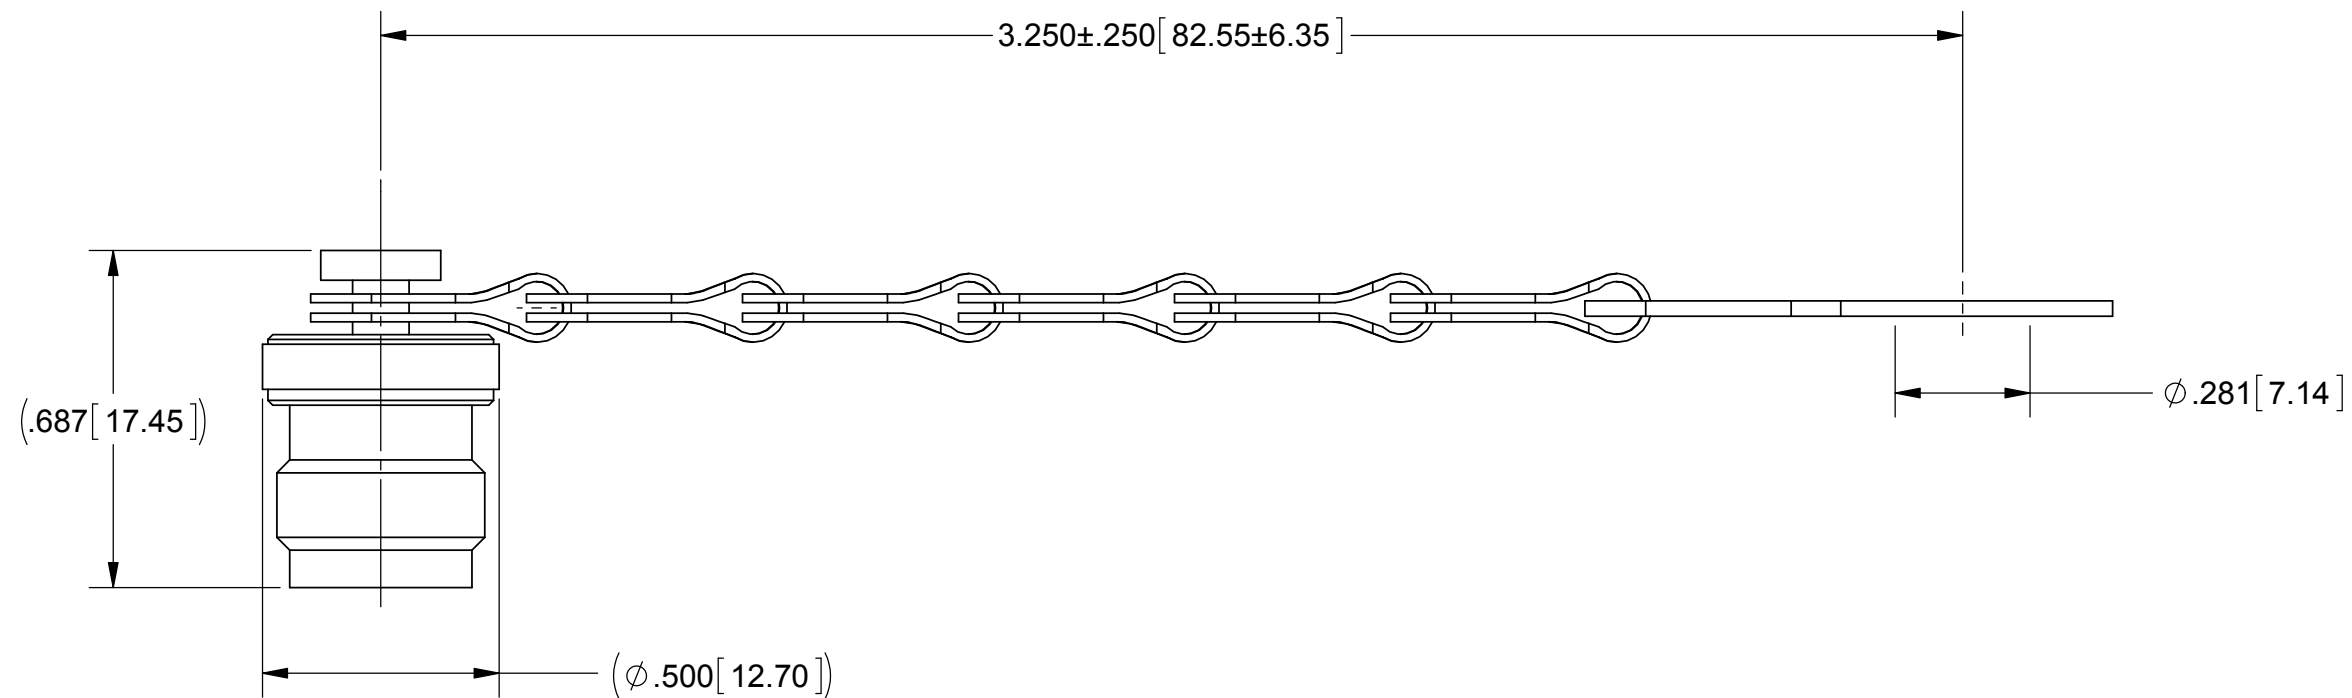

PRODUCT DATA DRAWING

REVISION HISTORY			
REV	DESCRIPTION	DATE	APPROVED
-	DCN 40087	09/13	STW

MATERIAL:

BODY & RIVET: BRASS PER ASTM B16, ALLOY UNS No. C36000

CHAIN & CHAIN TERMINATION: STAINLESS STEEL

FINISH:

BODY & RIVET: SILVER PER ASTM B700, .0002" MIN.

CHAIN & CHAIN TERMINATION: PASSIVATED

MATERIAL: SEE NOTES	DIMENSIONS ARE IN INCHES TOLERANCES: FRACTIONAL: ±1/64 ANGULAR: X° ±1'0" X'X' ±15'	UNLESS OTHERWISE SPECIFIED 1) ALL DIMENSIONS ARE IN INCHES (MILLIMETERS) 2) ALL DIMENSIONS ARE AFTER PLATING. 3) BREAK CORNERS & EDGES .005 R. MAX. 4) CHAM. 1ST & LAST THREADS. 5) SURFACE ROUGHNESS 63-MIL-STD-10. 6) DIA.'S ON COMMON CENTERS TO BE CONCENTRIC WITHIN .005 T.I.R. 7) REMOVE ALL BURRS	SV Microwave, Inc. 2400 Centrepark West Drive, Suite 100 West Palm Beach, FL 33409 TITLE: TNC JACK NON SHORTING DUST CAP WITH SAFETY CHAIN
FINISH: SEE NOTES	DECIMAL: X ±.030 .XX ±.010 .XXX ±.005	INTERPRET DIMENSIONS AND TOLERANCES PER ASME Y14.5M - 1994	
SURFACE AREA: N/A	THIRD ANGLE PROJECTION	DRAWN: FSG 09/26/13	SIZE: B
PROPRIETARY THE INFORMATION CONTAINED IN THIS DRAWING IS THE SOLE PROPERTY OF SV MICROWAVE, INC. ANY REPRODUCTION IN PART OR AS A WHOLE WITHOUT THE WRITTEN PERMISSION OF SV MICROWAVE, INC IS PROHIBITED.		CHECKED: STW 09/26/13	DWG. NO. M39012/25-0019
		APPROVED: STW 09/26/13	SCALE: 1:2