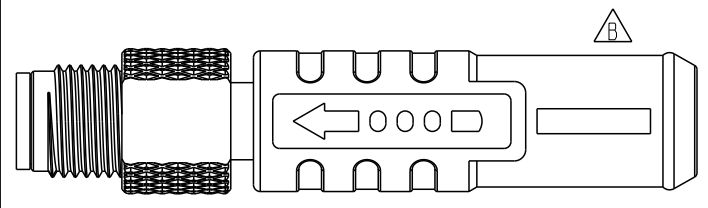

M5-XXBMMM-SL7FXX  
 XX:NO.OF Pin  
 XX:01~99Meter  
 01:01Meter  
 02:02Meters  
 :  
 99:99Meters

3Pin		4Pin	
4	Black 黑	4	Black 黑
3	Blue 藍	3	Blue 藍
1	Brown 棕	2	White 白
		1	Brown 棕
Pin #	Wire	Pin #	Wire

Note

- \*  $\varnothing$  Important Dimension To Check
- \* Waterproof Rate: IPX7, Mated.
- \* Connector Housing: Thermoplastic, Black. Pin: Copper Alloy, Gold Plated. Nut: Metal. Outer mold: Thermoplastic, Black.
- \* Cable: UL2103 26AWG, PVC Jacket, Black.
- \* Cable length tolerance: 1M: +50/-0 mm
- 1M < L ≤ 3M: +100/-0 mm
- 3M < L ≤ 5M: +150/-0 mm
- 5M < L ≤ 10M: ±100 mm
- 10M < L ≤ 20M: ±200 mm
- 20M < L ≤ 30M: ±300 mm
- 30M < L ≤ 99M: ±500 mm

\* RoHS Compliant.

UNIT:mm		TITLE N SEN, M5, 04P, SCREW CABLE W/O SR, M, M, MOLDING	
TOLERANCE	$\pm 0.5\text{mm}$	SCALE 3:1	SIZE A4
		REV. B	WC-REV. .0
		$\varnothing$ : Inspection item	

**Amphenol LTW**  
 安費諾亮泰企業股份有限公司