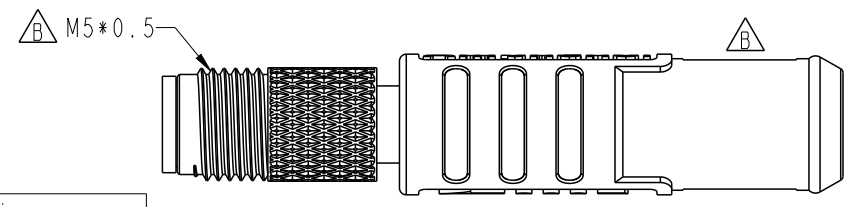

M5-XXBMMM-SL7FXX  
 XX:NO.OF Pin  
 XX:01~99Meter  
 01:01Meter  
 02:02Meters  
 :  
 99:99Meters

3Pin		4Pin	
4	Black 黑	4	Black 黑
3	Blue 藍	3	Blue 藍
1	Brown 棕	2	White 白
		1	Brown 棕
Pin #	Wire	Pin #	Wire

Note

- \*  $\varnothing$  Important Dimension To Check
- \* Waterproof Rate: IPX7, Mated.
- \* Connector Housing: Thermoplastic, Black. Pin: Copper Alloy, Gold Plated. Nut: Metal. Outer mold: Thermoplastic, Black.
- \* Cable: UL2103 26AWG, PVC Jacket, Black.
- \* Cable length tolerance: 1M: +50/-0 mm
- 1M < L ≤ 3M: +100/-0 mm
- 3M < L ≤ 5M: +150/-0 mm
- 5M < L ≤ 10M: ±100 mm
- 10M < L ≤ 20M: ±200 mm
- 20M < L ≤ 30M: ±300 mm
- 30M < L ≤ 99M: ±500 mm

\* RoHS Compliant.

UNIT:mm		TITLE N SEN, M5, 04P, SCREW CABLE W/O SR, M, M, MOLDING	
TOLERANCE	$\pm 0.5\text{mm}$	SCALE 3:1	SIZE A4
		REV. B	WC-REV. .0
		$\varnothing$ : Inspection item	

**Amphenol LTW**  
 安費諾亮泰企業股份有限公司