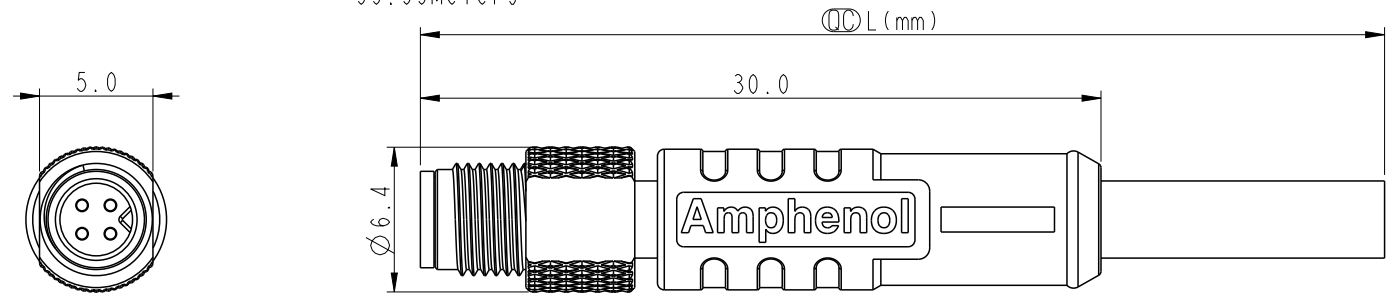

M5-XXBMMM-SL7FXX  
 XX:NO.OF Pin  
 XX:01~99Meter  
 01:01Meter  
 02:02Meters  
 :  
 99:99Meters

3Pin		4Pin	
4	Black 黑	4	Black 黑
3	Blue 藍	3	Blue 藍
1	Brown 棕	2	White 白
		1	Brown 棕
Pin #	Wire	Pin #	Wire

Note

- \*  $\varnothing$  Important Dimension To Check
- \* Waterproof Rate: IPX7, Mated.
- \* Connector Housing: Thermoplastic, Black. Pin: Copper Alloy, Gold Plated. Nut: Metal. Outer mold: Thermoplastic, Black.
- \* Cable: UL2103 26AWG, PVC Jacket, Black.
- \* Cable length tolerance: 1M: +50/-0 mm
- 1M < L ≤ 3M: +100/-0 mm
- 3M < L ≤ 5M: +150/-0 mm
- 5M < L ≤ 10M: ±100 mm
- 10M < L ≤ 20M: ±200 mm
- 20M < L ≤ 30M: ±300 mm
- 30M < L ≤ 99M: ±500 mm

\* RoHS Compliant.

UNIT:mm		TITLE N SEN, M5, 04P, SCREW CABLE W/O SR, M, M, MOLDING	
TOLERANCE	$\pm 0.5\text{mm}$	SCALE 3:1	SIZE A4
		REV. B	WC-REV. .0
		$\varnothing$ : Inspection item	

**Amphenol LTW**  
 安費諾亮泰企業股份有限公司