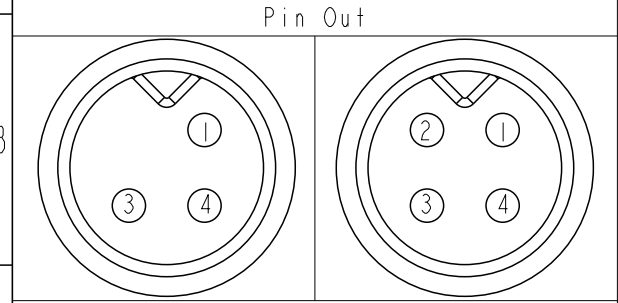

M5-XXBMMM-SL7FXX  
 XX:NO.OF Pin  
 XX:01~99Meter  
 01:01Meter  
 02:02Meters  
 :  
 99:99Meters

3Pin		4Pin	
4	Black 黑	4	Black 黑
3	Blue 藍	3	Blue 藍
1	Brown 棕	2	White 白
		1	Brown 棕
Pin #	Wire	Pin #	Wire

Note

- \*  $\varnothing$  Important Dimension To Check
- \* Waterproof Rate: IPX7, Mated.
- \* Connector Housing: Thermoplastic, Black. Pin: Copper Alloy, Gold Plated. Nut: Metal. Outer mold: Thermoplastic, Black.
- \* Cable: UL2103 26AWG, PVC Jacket, Black.
- \* Cable length tolerance: 1M: +50/-0 mm
- 1M < L ≤ 3M: +100/-0 mm
- 3M < L ≤ 5M: +150/-0 mm
- 5M < L ≤ 10M: ±100 mm
- 10M < L ≤ 20M: ±200 mm
- 20M < L ≤ 30M: ±300 mm
- 30M < L ≤ 99M: ±500 mm

\* RoHS Compliant.

UNIT:mm		TITLE N SEN, M5, 04P, SCREW CABLE W/O SR, M, M, MOLDING	
TOLERANCE	$\pm 0.5\text{mm}$	SCALE 3:1	SIZE A4
		REV. B	WC-REV. .0
		$\varnothing$ : Inspection item	

**Amphenol LTW**  
 安費諾亮泰企業股份有限公司