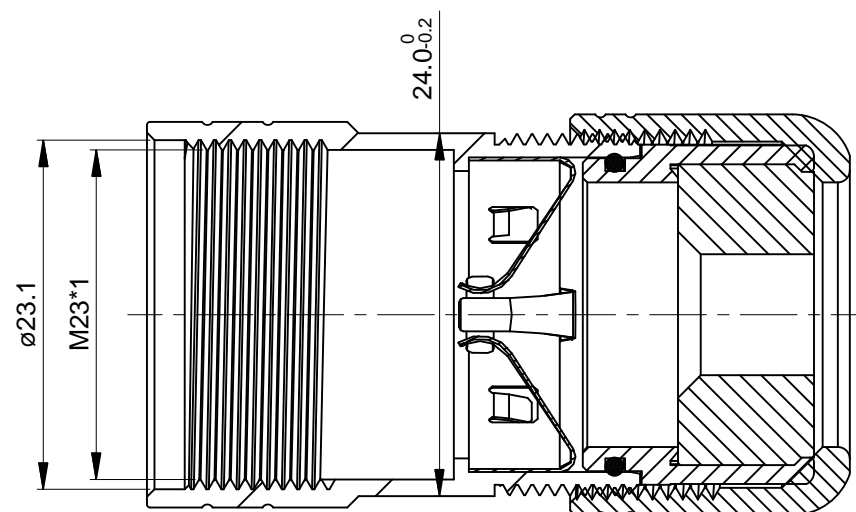

REVISIONS					
REV	ECO	DESCRIPTION	DATE	BY	APPR
B1	-	RELEASE NEW DWG FORMAT	May.10,2014	Drack	

NOTES: UNLESS OTHERWISE SPECIFIED

- MATERIAL:
EMI SHIELDING RING: STAINLESS STEEL
SEAL: EPDM
HOUSING BODY: ZINC DIE CAST, NICKEL PLATED
- SPECIFICATIONS:
2.1 DEGREE OF PROTECTION: IP67 (MATED CONDITION)
2.2 RoHS COMPLIANT
- ALL DIMENSIONS ARE FOR REFERENCE USE ONLY.

		Cable OD Range
1	MA3CG-S1	4.5~7.5 mm
2	MA3CG-S2	7.5~11.0 mm
3	MA3CG-S3	11.0~15.0 mm

QUANTITY	SEE PART NUMBER CHART PART NUMBER	DESCRIPTION	ITEM
MATERIALS LIST			
UNLESS OTHERWISE SPECIFIED 1) All dimensions are in metric(mm). 2) Tolerances are as follows: 1 PL DEC ±0.30 2 PL DEC ±0.15 3 PL DEC ±0.08 Fractions ±1/64 Angles ±1° 3) Note reference =		SIGNATURES DRAWN: Drack CHECKED: ENGINEER: APPROVAL: DATE May.10,2014	Amphenol Sine Systems - www.amphenol-sine.com 44724 Morley Drive Clinton Township, MI 48036
MATERIAL SPECIFICATIONS:		CUSTOMER: THIS DRAWING IS SUPPLIED FOR INFORMATION ONLY. DESIGN FEATURES, SPECIFICATIONS AND PERFORMANCE DATA SHOWN HEREON ARE THE PROPERTY OF THE AMPHENOL CORPORATION. NO RIGHTS OF REPRODUCTION ARE IMPLIED. ALL DIMENSIONS ARE SUBJECT TO NORMAL MANUFACTURING VARIATIONS.	
PROCESS SPECIFICATIONS:		SIZE: B TYPE: C- DWG NO: MA3CG-Sx REVISION: B1	
NEXT ASSY:		SCALE: NONE	SHEET 1 OF 1

TITLE:

M23A, CORD GRIP

DWG NO:

MA3CG-Sx

REV: B1

SH: 1

OF: 1

X-ON Electronics