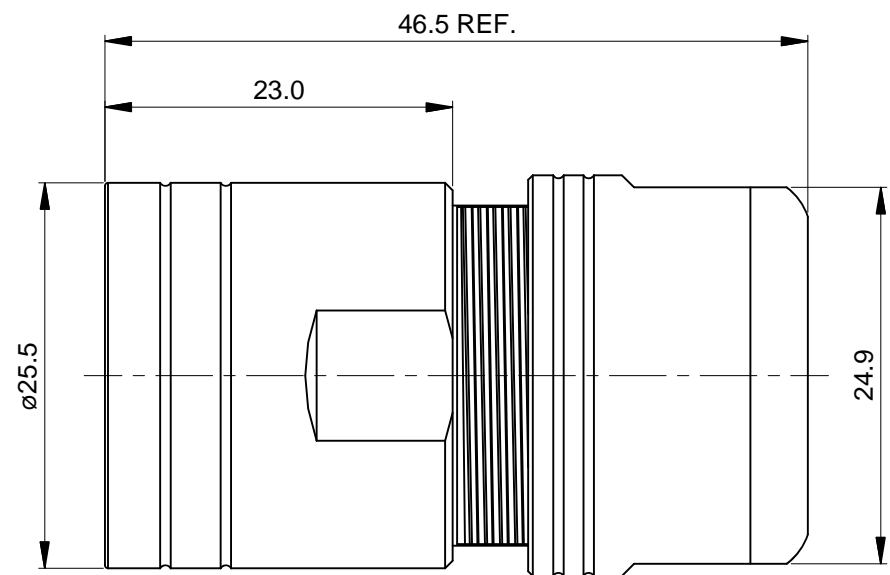

REVISIONS					
REV	ECO	DESCRIPTION	DATE	BY	APPR
B1	-	RELEASE NEW DWG FORMAT	May.10,2014	Drack	

NOTES: UNLESS OTHERWISE SPECIFIED

- MATERIAL:
EMI SHIELDING RING: STAINLESS STEEL
SEAL: EPDM
HOUSING BODY: ZINC DIE CAST, NICKEL PLATED
- SPECIFICATIONS:
2.1 DEGREE OF PROTECTION: IP67 (MATED CONDITION)
2.2 RoHS COMPLIANT
- ALL DIMENSIONS ARE FOR REFERENCE USE ONLY.

		Cable OD Range
1	MA3CG-S1	4.5~7.5 mm
2	MA3CG-S2	7.5~11.0 mm
3	MA3CG-S3	11.0~15.0 mm

QUANTITY	SEE PART NUMBER CHART PART NUMBER	DESCRIPTION	ITEM
MATERIALS LIST			
UNLESS OTHERWISE SPECIFIED 1) All dimensions are in metric(mm). 2) Tolerances are as follows: 1 PL DEC ±0.30 2 PL DEC ±0.15 3 PL DEC ±0.08 Fractions ±1/64 Angles ±1° 3) Note reference =		SIGNATURES DRAWN: Drack CHECKED: ENGINEER: APPROVAL: DATE May.10,2014	Amphenol Sine Systems - www.amphenol-sine.com 44724 Morley Drive Clinton Township, MI 48036
MATERIAL SPECIFICATIONS:		CUSTOMER: THIS DRAWING IS SUPPLIED FOR INFORMATION ONLY. DESIGN FEATURES, SPECIFICATIONS AND PERFORMANCE DATA SHOWN HEREON ARE THE PROPERTY OF THE AMPHENOL CORPORATION. NO RIGHTS OF REPRODUCTION ARE IMPLIED. ALL DIMENSIONS ARE SUBJECT TO NORMAL MANUFACTURING VARIATIONS.	
PROCESS SPECIFICATIONS:		SIZE: B TYPE: C- DWG NO: MA3CG-Sx REVISION: B1	
NEXT ASSY:		SCALE: NONE	SHEET 1 OF 1

TITLE:

M23A, CORD GRIP

DWG NO:

MA3CG-Sx

REV: B1

SH: 1

OF: 1

X-ON Electronics