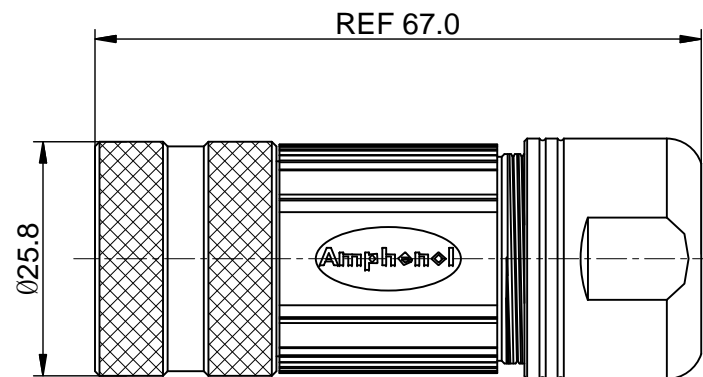

REVISIONS					
REV	ECO	DESCRIPTION	DATE	BY	APPR
A1	-	FIRST RELEASE	Feb.25,2016	Drack	Tommy

P type, Normal Key
(P型, 0转位角)

NOTES: UNLESS OTHERWISE SPECIFIED

- MATERIAL:
INSULATION INSERT: PA66,UL94 V0
SEAL: VITON, EPDM
HOUSING BODY: ZINC DIE CAST, NICKEL PLATED
COUPLING NUT: COPPER ALLOY, NICKEL PLATED
- SPECIFICATIONS:
2.1 CURRENT RATING: 9 AMPS
2.2 VOLTAGE RATING: 125 V AC/DC
2.3 OPERATING TEMPERATURE: -20°C TO +130°C
2.4 DIELECTRIC WITHSTANDING VOLTAGE: LESS THAN 2 MILLIAMPS CURRENT LEAKAGE @ 2500 VOLTS AC.
2.5 DEGREE OF PROTECTION: IP67 (MATED CONDITION)
2.6 DEGREE OF POLLUTION: 3 PER UL840
2.7 OVERVOLTAGE CATEGORY: III PER UL840
2.8 MATING CYCLE DURABILITY: >500 CYCLES
2.9 RoHS COMPLIANT
- ALL DIMENSIONS ARE FOR REFERENCE USE ONLY.

Item	Part number	Cable OD Range
1	MA7CAP1700-S1	4.5~7.5 mm
2	MA7CAP1700-S2	7.5~11.0 mm
3	MA7CAP1700-S3	11.0~15.0 mm

QUANTITY	SEE PART NUMBER CHART PART NUMBER	DESCRIPTION	ITEM
MATERIALS LIST			
UNLESS OTHERWISE SPECIFIED 1) All dimensions are in metric(mm). 2) Tolerances are as follows: 1 PL DEC ±0.30 2 PL DEC ±0.15 3 PL DEC ±0.08 3) Note reference =		SIGNATURES DRAWN: Drack CHECKED: ENGINEER: APPROVAL:	DATE Feb.20,2016
MATERIAL SPECIFICATIONS:		Amphenol Sine Systems - www.amphenol-sine.com 44724 Morley Drive Clinton Township, MI 48036	
PROCESS SPECIFICATIONS:		M23A,PLUG,STR,17P,P TYPE	
NEXT ASSY:		THIS DRAWING IS SUPPLIED FOR INFORMATION ONLY. DESIGN FEATURES, SPECIFICATIONS AND PERFORMANCE DATA SHOWN HEREON ARE THE PROPERTY OF THE AMPHENOL CORPORATION. NO RIGHTS OF REPRODUCTION ARE IMPLIED. ALL DIMENSIONS ARE SUBJECT TO NORMAL MANUFACTURING VARIATIONS.	REVISION A1
SCALE: NONE		SIZE: B C- DWG NO: MA7CAP1700-Sx	SHEET 1 OF 1

TITLE: M23A,PLUG,STR,17P,P TYPE
DWG NO: MA7CAP1700-Sx
REV: A1
SH: 1
OF: 1

X-ON Electronics

Largest Supplier of Electrical and Electronic Components

Click to view similar products for [Circular Metric Connectors](#) category: