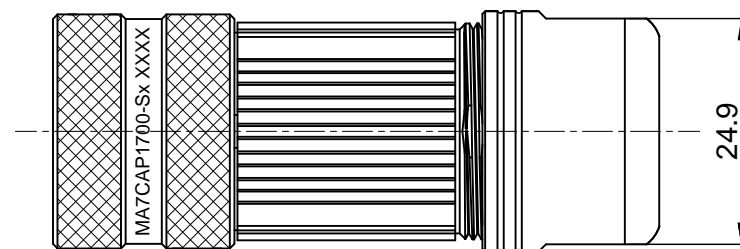

REVISIONS					
REV	ECO	DESCRIPTION	DATE	BY	APPR
A1	-	FIRST RELEASE	Feb.25,2016	Drack	Tommy

P type, Normal Key
(P型, 0转位角)

NOTES: UNLESS OTHERWISE SPECIFIED

- MATERIAL:
INSULATION INSERT: PA66,UL94 V0
SEAL: VITON, EPDM
HOUSING BODY: ZINC DIE CAST, NICKEL PLATED
COUPLING NUT: COPPER ALLOY, NICKEL PLATED
- SPECIFICATIONS:
2.1 CURRENT RATING: 9 AMPS
2.2 VOLTAGE RATING: 125 V AC/DC
2.3 OPERATING TEMPERATURE: -20°C TO +130°C
2.4 DIELECTRIC WITHSTANDING VOLTAGE: LESS THAN 2 MILLIAMPS CURRENT LEAKAGE @ 2500 VOLTS AC.
2.5 DEGREE OF PROTECTION: IP67 (MATED CONDITION)
2.6 DEGREE OF POLLUTION: 3 PER UL840
2.7 OVERVOLTAGE CATEGORY: III PER UL840
2.8 MATING CYCLE DURABILITY: >500 CYCLES
2.9 RoHS COMPLIANT
- ALL DIMENSIONS ARE FOR REFERENCE USE ONLY.

Item	Part number	Cable OD Range
1	MA7CAP1700-S1	4.5~7.5 mm
2	MA7CAP1700-S2	7.5~11.0 mm
3	MA7CAP1700-S3	11.0~15.0 mm

QUANTITY	SEE PART NUMBER CHART PART NUMBER	DESCRIPTION	ITEM
MATERIALS LIST			
UNLESS OTHERWISE SPECIFIED 1) All dimensions are in metric(mm). 2) Tolerances are as follows: 1 PL DEC ±0.30 2 PL DEC ±0.15 3 PL DEC ±0.08 3) Note reference =		SIGNATURES DRAWN: Drack CHECKED: ENGINEER: APPROVAL:	DATE Feb.20,2016
MATERIAL SPECIFICATIONS:		Amphenol Sine Systems - www.amphenol-sine.com 44724 Morley Drive Clinton Township, MI 48036	
PROCESS SPECIFICATIONS:		M23A,PLUG,STR,17P,P TYPE	
NEXT ASSY:		THIS DRAWING IS SUPPLIED FOR INFORMATION ONLY. DESIGN FEATURES, SPECIFICATIONS AND PERFORMANCE DATA SHOWN HEREON ARE THE PROPERTY OF THE AMPHENOL CORPORATION. NO RIGHTS OF REPRODUCTION ARE IMPLIED. ALL DIMENSIONS ARE SUBJECT TO NORMAL MANUFACTURING VARIATIONS.	REVISION A1
SCALE: NONE		SIZE: B C- DWG NO: MA7CAP1700-Sx	SHEET 1 OF 1

TITLE: M23A,PLUG,STR,17P,P TYPE
DWG NO: MA7CAP1700-Sx
REV: A1
SH: 1
OF: 1

X-ON Electronics

Largest Supplier of Electrical and Electronic Components

Click to view similar products for [Circular Metric Connectors](#) category: