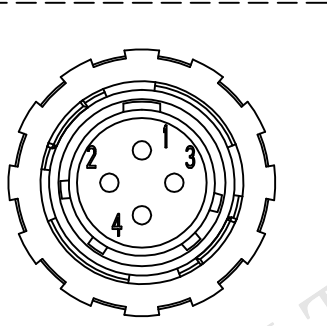

Pin Assignments
Front View 前視圖

Conn.	Wire Color
1	Brown (20AWG) 棕
2	Blue (20AWG) 藍
3	Black (20AWG) 黑
4	White (20AWG) 白

MAB-04AFMM-LL7AXX
 ↑
 XX:01~99Meter
 01:01Meter
 02:02Meters
 ⋮
 99:99Meters
 Cable Length(L):01~99Meters

- Note:
- * @C Important Dimensions
 - * Waterproof Rate: IP67
 - * Housing: Nylon+GF, Black
 - * Lock Nut: Nylon+GF, Black
 - * Male Pin: Copper Alloy, Gold Plated
 - * Cable: UL2464 20AWG*4C+D+A
OD=5.5, Black
 - * Cable Length Tolerance: 01M:±40mm
02M~05M:±60mm
06M~10M:±100mm
11M~30M:±200mm
31M~99M:±500mm

UNIT:mm TOLERANCE ±0.5 mm	TITLE CABLE 2LOCK 4P F CONN M PIN		<h1>Amphenol LTW</h1> 安費諾亮泰企業股份有限公司	ITEM NO	DRAWN BY Ruru	DATE 2015/01/30
	SCALE Free	SHEET 1 OF 1		DWG NO MAB-04AFMM-LL7AXX	CHECKED BY Rita	DATE 2015/01/30
REV. B	SIZE A4	@C :Inspection Item	CUSTOMER ALTW	APPROVED BY Win	DATE 2015/01/30	