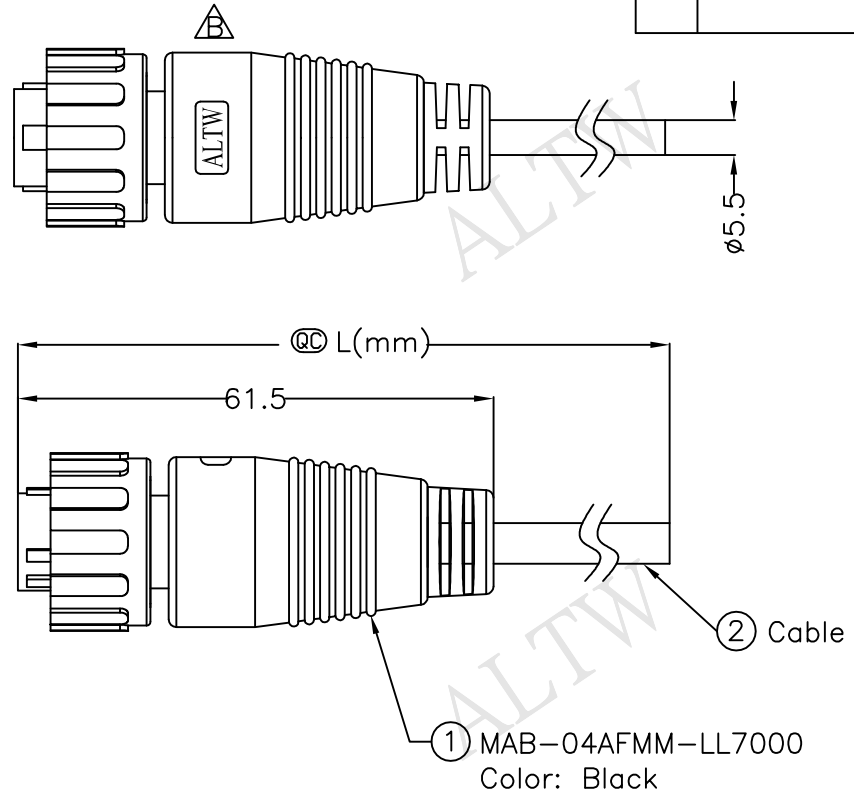

Pin Assignments
Front View 前視圖

Conn.	Wire Color
1	Brown (20AWG) 棕
2	Blue (20AWG) 藍
3	Black (20AWG) 黑
4	White (20AWG) 白

MAB-04AFMM-LL7AXX
 ↑
 XX:01~99Meter
 01:01Meter
 02:02Meters
 ⋮
 99:99Meters
 Cable Length(L):01~99Meters

- Note:
- * @C Important Dimensions
 - * Waterproof Rate: IP67
 - * Housing: Nylon+GF, Black
 - * Lock Nut: Nylon+GF, Black
 - * Male Pin: Copper Alloy, Gold Plated
 - * Cable: UL2464 20AWG*4C+D+A
OD=5.5, Black
 - * Cable Length Tolerance: 01M:±40mm
02M~05M:±60mm
06M~10M:±100mm
11M~30M:±200mm
31M~99M:±500mm

UNIT:mm TOLERANCE ±0.5 mm	TITLE CABLE 2LOCK 4P F CONN M PIN		<h1>Amphenol LTW</h1> 安費諾亮泰企業股份有限公司	ITEM NO	DRAWN BY Ruru	DATE 2015/01/30
	SCALE Free	SHEET 1 OF 1		DWG NO MAB-04AFMM-LL7AXX	CHECKED BY Rita	DATE 2015/01/30
REV. B	SIZE A4	@C :Inspection Item	CUSTOMER ALTW	APPROVED BY Win	DATE 2015/01/30	