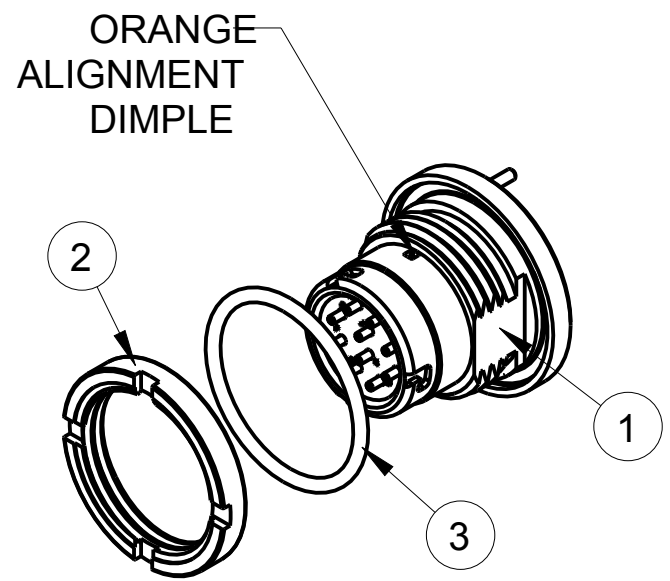

ITEM #	PART #	QTY	DESCRIPTION
1	MAJ-60-07B	1	INSERT ASSY, RECEPTACLE
2	MAJ-60-05	1	NUT, (PM-MA)
3	MAJ-60-16	1	O-RING, PANEL MOUNT

**B** MAJ-60-00B-CP

RECOMMENDED  
PANEL CUTOUT

THIS DOCUMENT CONTAINS PROPRIETARY INFORMATION OF NEXUS, INCORPORATED AND SUCH INFORMATION MAY NOT BE DISCLOSED TO OTHERS FOR ANY PURPOSE OR USED FOR ANY PURPOSE WITHOUT THE WRITTEN CONSENT OF NEXUS.

LET.	REVISION	CN #	DATE	CHK.
A	NEW RELEASE	185	10/14 2013	HR

DWN.BY <b>HR</b>	DATE 10/14/13	MATERIAL					
CHECKED BY	DATE	FINISH					
APPR.BY	DATE	WEIGHT —	SCALE = 2.00 :1				
UNLESS OTHERWISE SPECIFIED: DIMENSIONS ARE IN INCHES &/OR (mm)		TITLE <b>10 COND RECEPTACLE PM W/GROUND PIN</b>					
TOLERANCES: DECIMAL: .XX[X.X] .XXX[X.XX] ± .0X[0.X] ± .00X[0.0X]							
FRACTION: X/X ± X/XX		DO NOT SCALE DWG. SHEET 1 OF 1					
		<table border="1"> <tr> <td colspan="2"><b>NEXUS</b> STAMFORD, CONN</td> </tr> <tr> <td>SIZE <b>B</b></td> <td>DWG. NO. MAJ-60-00B-CP</td> </tr> </table>		<b>NEXUS</b> STAMFORD, CONN		SIZE <b>B</b>	DWG. NO. MAJ-60-00B-CP
<b>NEXUS</b> STAMFORD, CONN							
SIZE <b>B</b>	DWG. NO. MAJ-60-00B-CP						