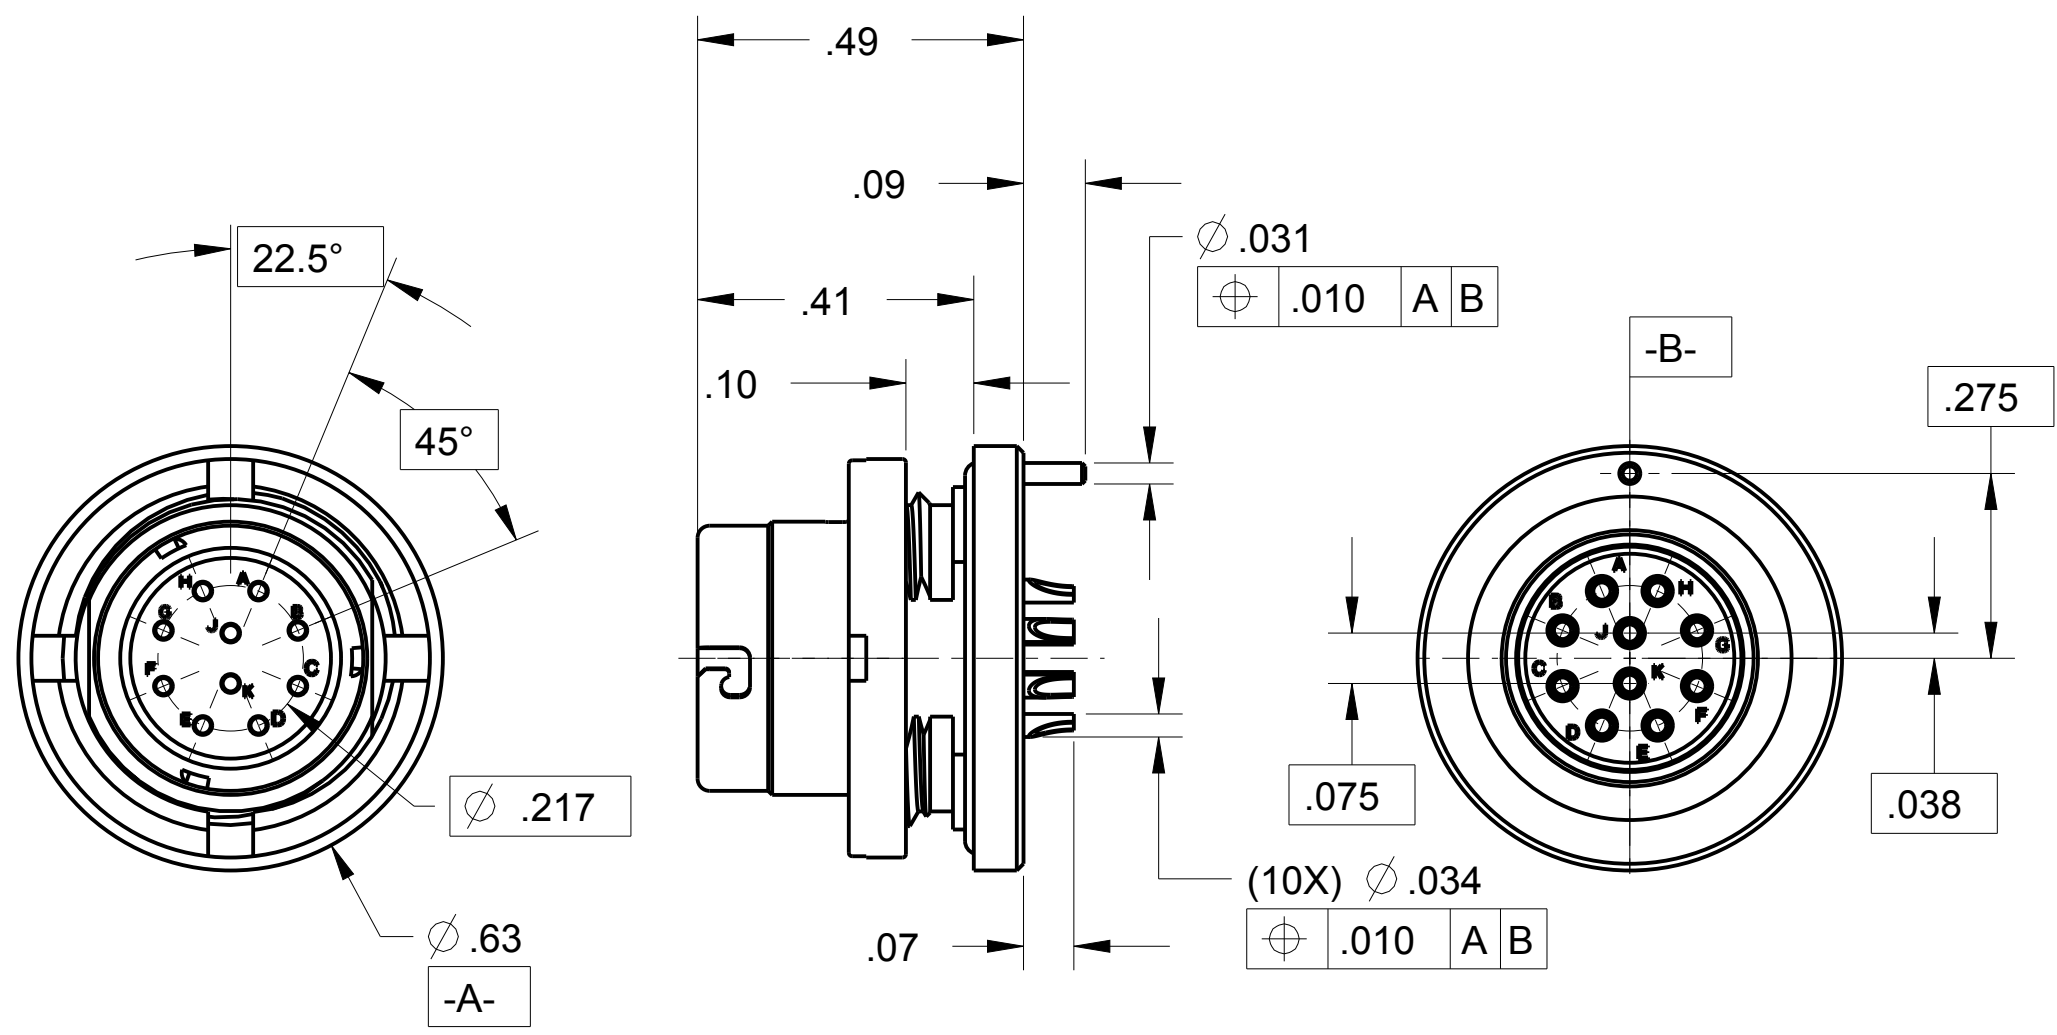

ITEM #	PART #	QTY	DESCRIPTION
1	MAJ-60-07B	1	INSERT ASSY, RECEPTACLE
2	MAJ-60-05	1	NUT, (PM-MA)
3	MAJ-60-16	1	O-RING, PANEL MOUNT

**B** MAJ-60-00B-CP

RECOMMENDED  
PANEL CUTOUT

THIS DOCUMENT CONTAINS PROPRIETARY INFORMATION OF NEXUS, INCORPORATED AND SUCH INFORMATION MAY NOT BE DISCLOSED TO OTHERS FOR ANY PURPOSE OR USED FOR ANY PURPOSE WITHOUT THE WRITTEN CONSENT OF NEXUS.

LET.	REVISION	CN #	DATE	CHK.
A	NEW RELEASE	185	10/14 2013	HR

DWN.BY <b>HR</b>	DATE 10/14/13	MATERIAL					
CHECKED BY	DATE	FINISH					
APPR.BY	DATE	WEIGHT —	SCALE = 2.00 :1				
UNLESS OTHERWISE SPECIFIED: DIMENSIONS ARE IN INCHES &/OR (mm)		TITLE <b>10 COND RECEPTACLE PM W/GROUND PIN</b>					
TOLERANCES: DECIMAL: .XX[X.X] .XXX[X.XX] ± .0X[0.X] ± .00X[0.0X]							
FRACTION: X/X ± X/XX		DO NOT SCALE DWG. SHEET 1 OF 1					
		<table border="1"> <tr> <td colspan="2"><b>NEXUS</b> STAMFORD, CONN</td> </tr> <tr> <td>SIZE <b>B</b></td> <td>DWG. NO. MAJ-60-00B-CP</td> </tr> </table>		<b>NEXUS</b> STAMFORD, CONN		SIZE <b>B</b>	DWG. NO. MAJ-60-00B-CP
<b>NEXUS</b> STAMFORD, CONN							
SIZE <b>B</b>	DWG. NO. MAJ-60-00B-CP						