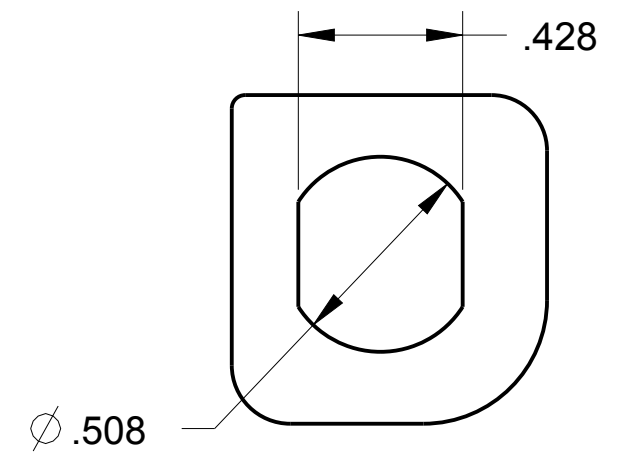

ITEM #	PART #	QTY	DESCRIPTION
1	MAJ-60-07B	1	INSERT ASSY, RECEPTACLE
2	MAJ-60-05	1	NUT, (PM-MA)
3	MAJ-60-16	1	O-RING, PANEL MOUNT

**B** MAJ-60-00B-CP

RECOMMENDED  
PANEL CUTOUT

THIS DOCUMENT CONTAINS PROPRIETARY INFORMATION OF NEXUS, INCORPORATED AND SUCH INFORMATION MAY NOT BE DISCLOSED TO OTHERS FOR ANY PURPOSE OR USED FOR ANY PURPOSE WITHOUT THE WRITTEN CONSENT OF NEXUS.

LET.	REVISION	CN #	DATE	CHK.
A	NEW RELEASE	185	10/14 2013	HR

DWN.BY <b>HR</b>	DATE 10/14/13	MATERIAL					
CHECKED BY	DATE	FINISH					
APPR.BY	DATE	WEIGHT —	SCALE = 2.00 :1				
UNLESS OTHERWISE SPECIFIED: DIMENSIONS ARE IN INCHES &/OR (mm)		TITLE <b>10 COND RECEPTACLE PM W/GROUND PIN</b>					
TOLERANCES: DECIMAL: .XX[X.X] .XXX[X.XX] ± .0X[0.X] ± .00X[0.0X]							
FRACTION: X/X ± X/XX		DO NOT SCALE DWG. SHEET 1 OF 1					
		<table border="1"> <tr> <td colspan="2"><b>NEXUS</b> STAMFORD, CONN</td> </tr> <tr> <td>SIZE <b>B</b></td> <td>DWG. NO. MAJ-60-00B-CP</td> </tr> </table>		<b>NEXUS</b> STAMFORD, CONN		SIZE <b>B</b>	DWG. NO. MAJ-60-00B-CP
<b>NEXUS</b> STAMFORD, CONN							
SIZE <b>B</b>	DWG. NO. MAJ-60-00B-CP						