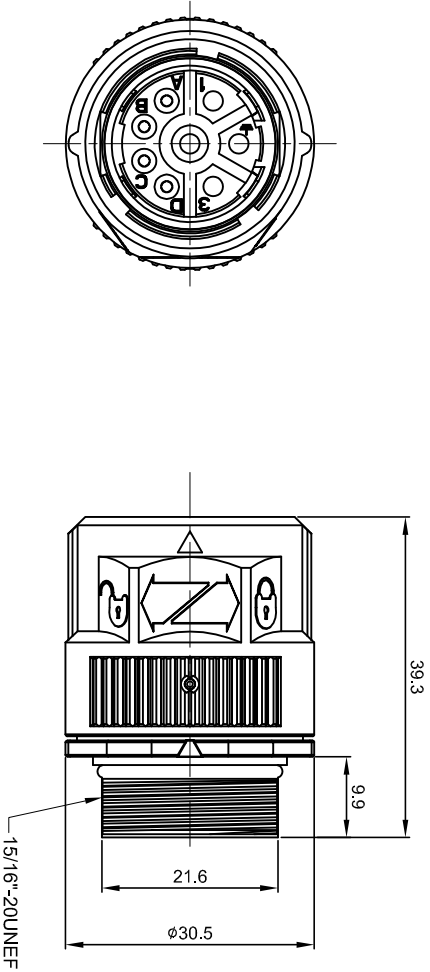

REVISIONS				
REV	ECO	DESCRIPTION	DATE	BY APPR
B1	-	RELEASE NEW DWG FORMAT	May:10,2014	Drack Tommy
B2	-	UPDATE THE DURABILITY	Jun:27,2015	Drack Tommy
B3	-	UPDATED NUT	Dec:02,2015	Flan Tommy

NOTES: UNLESS OTHERWISE SPECIFIED

1. MATERIAL:
   INSULATION INSERT:PA66,UL94 V0
   SEAL: VITON
   HOUSING BODY: ZINC DIE CAST, NICKEL PLATED
   COUPLING NUT: ZINC DIE CAST, NICKEL PLATED
2. SPECIFICATIONS:
   1. CURRENT RATING: SIGNAL: 10 AMPS
      POWER: 30AMPS
   2. VOLTAGE RATING: SIGNAL: 250V AC/DC
      POWER: 630V AC/DC
   3. OPERATING TEMPERATURE: -20°C TO +130°C
   4. DIELECTRIC WITHSTANDING VOLTAGE: LESS THAN 2 MILLIAMPS CURRENT LEAKAGE @ SIGNAL: 2500VOLTS AC, POWER: 6000 VOLTS AC.
   5. DEGREE OF PROTECTION: IP67 (MATED CONDITION)
   6. DEGREE OF POLLUTION: 3 PER UL840
   7. OVERVOLTAGE CATEGORY: III PER UL840
   8. MATING CYCLE DURABILITY: >500 CYCLES
   9. ROHS COMPLIANT
3. ALL DIMENSIONS ARE FOR REFERENCE USE ONLY.

QUANTITY	SEE PART NUMBER CHART	PART NUMBER	DESCRIPTION	ITEM
MATERIALS LIST				
UNLESS OTHERWISE SPECIFIED				
1) All dimensions are in millimeters.				
2) Tolerances are as follows:				
1 Pt. DEC 40.30 Fractions .1"=14				
3 Pt. DEC 40.08 Angles 1°				
3) Note reference = Note reference =				
MATERIAL SPECIFICATIONS:			CUSTOMER:	
PROCESS SPECIFICATIONS:			M23B-PLUG,STR,8POS(4+4)CHECKMATE	
NEXT ASSY:			SCALE: NONE	
SIGNATURES			DATE	
DRAWN: Flan			06/12/2015	
CHECKED:				
ENGINEER:				
APPROVAL:				
MATERIAL SPECIFICATIONS:			M23B-PLUG,STR,8POS(4+4)CHECKMATE	
PROCESS SPECIFICATIONS:			M23B-PLUG,STR,8POS(4+4)CHECKMATE	
NEXT ASSY:			SCALE: NONE	

Amphenol

Shie Systems - www.amphenol-shie.com
44724 Morley Drive
Clinton Township, MI 48036