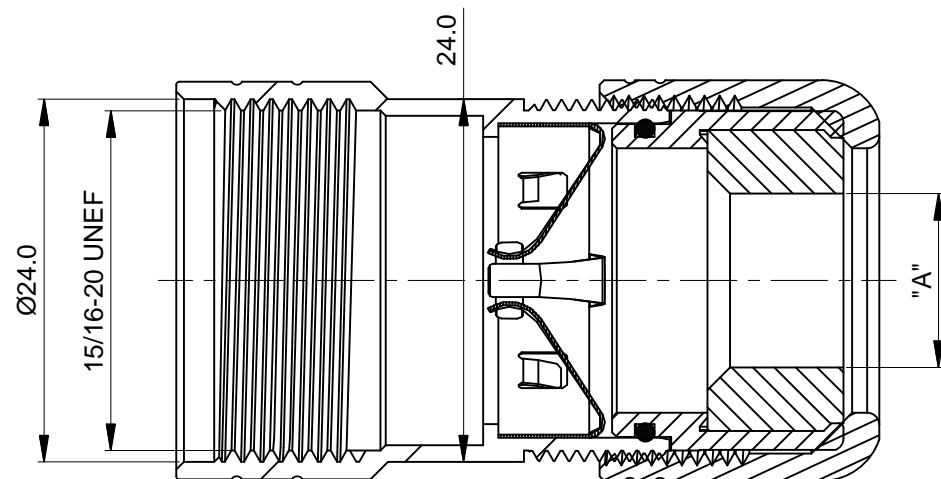

REVISIONS					
REV	ECO	DESCRIPTION	DATE	BY	APPR
B1	-	RELEASE NEW DWG FORMAT	May.10,2014	DRACK	

NOTES: UNLESS OTHERWISE SPECIFIED

- MATERIAL:
EMI SHIELDING RING: STAINLESS STEEL
SEAL: EPDM
HOUSING BODY: ZINC DIE CAST, NICKEL PLATED
- SPECIFICATIONS:
2.1 DEGREE OF PROTECTION: IP67 (MATED CONDITION)
2.2 RoHS COMPLIANT
- ALL DIMENSIONS ARE FOR REFERENCE USE ONLY.

		Cable OD Range
1	MB3CG-S1	7.5~11.0 mm
2	MB3CG-S2	11.0~14.5 mm
3	MB3CG-S3	14.5~17.0 mm

QUANTITY	SEE PART NUMBER CHART PART NUMBER	DESCRIPTION	ITEM
MATERIALS LIST			
UNLESS OTHERWISE SPECIFIED 1) All dimensions are in metric(mm). 2) Tolerances are as follows: 1 PL DEC ±0.30 2 PL DEC ±0.15 3 PL DEC ±0.08 Fractions ±1/64 Angles ±1° 3) Note reference =		SIGNATURES DRAWN: Drack CHECKED: ENGINEER: APPROVAL:	DATE May.10,2014
MATERIAL SPECIFICATIONS:		Amphenol Sine Systems - www.amphenol-sine.com 44724 Morley Drive Clinton Township, MI 48036	
PROCESS SPECIFICATIONS:		M23B,CORD GRIP	
NEXT ASSY:		THIS DRAWING IS SUPPLIED FOR INFORMATION ONLY. DESIGN FEATURES, SPECIFICATIONS AND PERFORMANCE DATA SHOWN HEREON ARE THE PROPERTY OF THE AMPHENOL CORPORATION. NO RIGHTS OF REPRODUCTION ARE IMPLIED. ALL DIMENSIONS ARE SUBJECT TO NORMAL MANUFACTURING VARIATIONS.	REVISION B1
		SIZE B C-	DWG NO. MB3CG-Sx
		SCALE NONE	SHEET 1 OF 1

TITLE: M23B,CORD GRIP
DWG NO: MB3CG-Sx
REV: B1
SH: 1
OF: 1

X-ON Electronics

Largest Supplier of Electrical and Electronic Components

Click to view similar products for [Circular Metric Connectors](#) category: