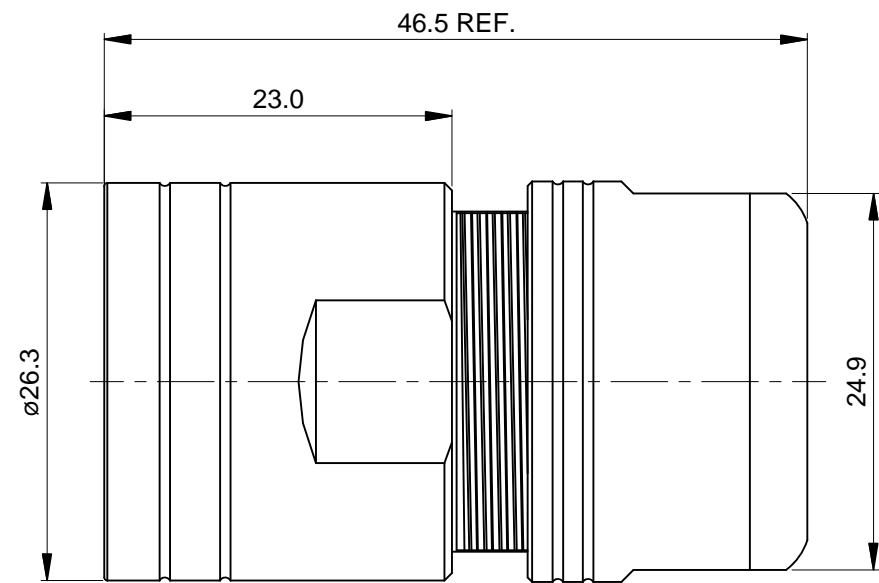

REVISIONS					
REV	ECO	DESCRIPTION	DATE	BY	APPR
B1	-	RELEASE NEW DWG FORMAT	May.10,2014	DRACK	

NOTES: UNLESS OTHERWISE SPECIFIED

- MATERIAL:
EMI SHIELDING RING: STAINLESS STEEL
SEAL: EPDM
HOUSING BODY: ZINC DIE CAST, NICKEL PLATED
- SPECIFICATIONS:
2.1 DEGREE OF PROTECTION: IP67 (MATED CONDITION)
2.2 RoHS COMPLIANT
- ALL DIMENSIONS ARE FOR REFERENCE USE ONLY.

		Cable OD Range
1	MB3CG-S1	7.5~11.0 mm
2	MB3CG-S2	11.0~14.5 mm
3	MB3CG-S3	14.5~17.0 mm

QUANTITY	SEE PART NUMBER CHART PART NUMBER	DESCRIPTION	ITEM
MATERIALS LIST			
UNLESS OTHERWISE SPECIFIED 1) All dimensions are in metric(mm). 2) Tolerances are as follows: 1 PL DEC ±0.30 2 PL DEC ±0.15 3 PL DEC ±0.08 Fractions ±1/64 Angles ±1° 3) Note reference =		SIGNATURES DRAWN: Drack CHECKED: ENGINEER: APPROVAL:	DATE May.10,2014
MATERIAL SPECIFICATIONS:		Amphenol Sine Systems - www.amphenol-sine.com 44724 Morley Drive Clinton Township, MI 48036	
PROCESS SPECIFICATIONS:		M23B,CORD GRIP	
NEXT ASSY:		THIS DRAWING IS SUPPLIED FOR INFORMATION ONLY. DESIGN FEATURES, SPECIFICATIONS AND PERFORMANCE DATA SHOWN HEREON ARE THE PROPERTY OF THE AMPHENOL CORPORATION. NO RIGHTS OF REPRODUCTION ARE IMPLIED. ALL DIMENSIONS ARE SUBJECT TO NORMAL MANUFACTURING VARIATIONS.	REVISION B1
		SIZE B C-	DWG NO. MB3CG-Sx
		SCALE NONE	SHEET 1 OF 1

TITLE: M23B,CORD GRIP
DWG NO: MB3CG-Sx
REV: B1
SH: 1
OF: 1

X-ON Electronics

Largest Supplier of Electrical and Electronic Components

Click to view similar products for [Circular Metric Connectors](#) category: