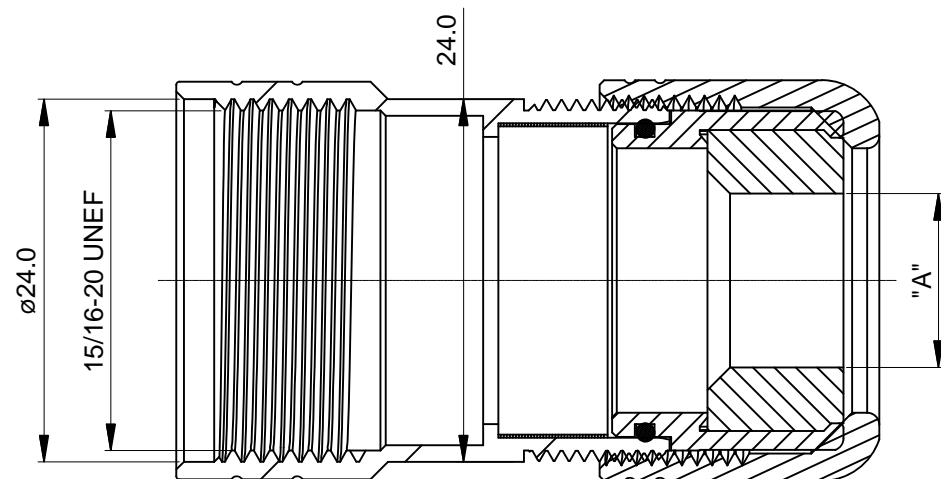

REVISIONS					
REV	ECO	DESCRIPTION	DATE	BY	APPR
B1	-	RELEASE NEW DWG FORMAT	05/10/14	DRACK	

NOTES: UNLESS OTHERWISE SPECIFIED

- MATERIAL:  
EMI SHIELDING RING: STAINLESS STEEL  
SEAL: EPDM  
HOUSING BODY: ZINC DIE CAST, NICKEL PLATED
- SPECIFICATIONS:  
2.1 DEGREE OF PROTECTION: IP67 ( MATED CONDITION )  
2.2 RoHS COMPLIANT
- ALL DIMENSIONS ARE FOR REFERENCE USE ONLY.

		Dimension "A "	Cable OD Range
1	MB6CG-S1	Ø11.5 mm	7.5~11.0 mm
2	MB6CG-S2	Ø15.0 mm	11.0~14.5 mm
3	MB6CG-S3	Ø17.5 mm	14.5~17.0 mm

QUANTITY	SEE PART NUMBER CHART PART NUMBER	DESCRIPTION	ITEM
<b>MATERIALS LIST</b>			
UNLESS OTHERWISE SPECIFIED 1) All dimensions are in metric(mm). 2) Tolerances are as follows: 1 PL DEC ±0.30 2 PL DEC ±0.15 3 PL DEC ±0.08 Fractions ±1/64 Angles ±1° 3) Note reference =		SIGNATURES DRAWN: Drack CHECKED: ENGINEER: APPROVAL:	DATE 05/10/14
MATERIAL SPECIFICATIONS:		<b>Amphenol</b> Sine Systems - www.amphenol-sine.com 44724 Morley Drive Clinton Township, MI 48036	
PROCESS SPECIFICATIONS:		<b>M23B,CORD GRIP</b>	
NEXT ASSY:		THIS DRAWING IS SUPPLIED FOR INFORMATION ONLY. DESIGN FEATURES, SPECIFICATIONS AND PERFORMANCE DATA SHOWN HEREON ARE THE PROPERTY OF THE AMPHENOL CORPORATION. NO RIGHTS OF REPRODUCTION ARE IMPLIED. ALL DIMENSIONS ARE SUBJECT TO NORMAL MANUFACTURING VARIATIONS.	REVISION <b>B1</b>
SCALE: NONE		SIZE: <b>B C-</b> DWG NO: <b>MB6CG-Sx</b>	SHEET <b>1</b> OF <b>1</b>

TITLE: M23B,CORD GRIP  
DWG NO: MB6CG-Sx  
REV: B1  
SH: 1  
OF: 1