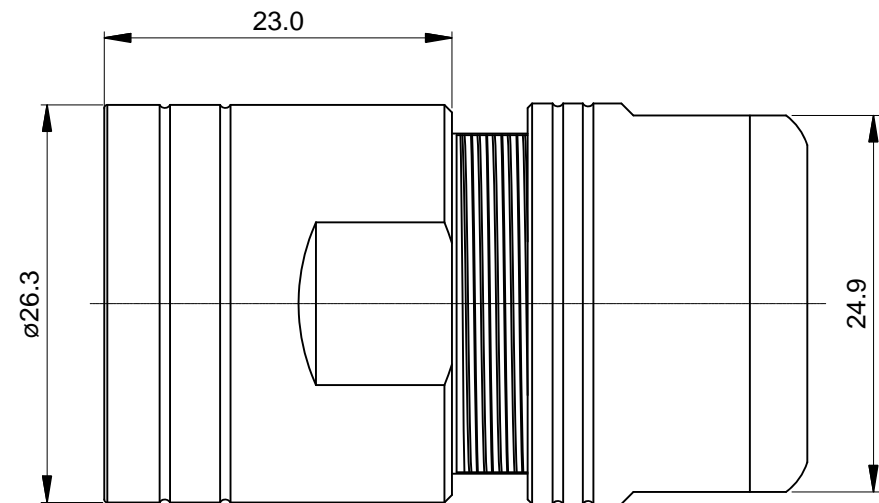

REVISIONS					
REV	ECO	DESCRIPTION	DATE	BY	APPR
B1	-	RELEASE NEW DWG FORMAT	05/10/14	DRACK	

NOTES: UNLESS OTHERWISE SPECIFIED

- MATERIAL:  
EMI SHIELDING RING: STAINLESS STEEL  
SEAL: EPDM  
HOUSING BODY: ZINC DIE CAST, NICKEL PLATED
- SPECIFICATIONS:  
2.1 DEGREE OF PROTECTION: IP67 ( MATED CONDITION )  
2.2 RoHS COMPLIANT
- ALL DIMENSIONS ARE FOR REFERENCE USE ONLY.

		Dimension "A "	Cable OD Range
1	MB6CG-S1	Ø11.5 mm	7.5~11.0 mm
2	MB6CG-S2	Ø15.0 mm	11.0~14.5 mm
3	MB6CG-S3	Ø17.5 mm	14.5~17.0 mm

QUANTITY	SEE PART NUMBER CHART PART NUMBER	DESCRIPTION	ITEM
<b>MATERIALS LIST</b>			
UNLESS OTHERWISE SPECIFIED 1) All dimensions are in metric(mm). 2) Tolerances are as follows: 1 PL DEC ±0.30 2 PL DEC ±0.15 3 PL DEC ±0.08 Fractions ±1/64 Angles ±1° 3) Note reference =		SIGNATURES DRAWN: Drack CHECKED: ENGINEER: APPROVAL:	DATE 05/10/14
MATERIAL SPECIFICATIONS:		<b>Amphenol</b> Sine Systems - www.amphenol-sine.com 44724 Morley Drive Clinton Township, MI 48036	
PROCESS SPECIFICATIONS:		<b>M23B,CORD GRIP</b>	
NEXT ASSY:		THIS DRAWING IS SUPPLIED FOR INFORMATION ONLY. DESIGN FEATURES, SPECIFICATIONS AND PERFORMANCE DATA SHOWN HEREON ARE THE PROPERTY OF THE AMPHENOL CORPORATION. NO RIGHTS OF REPRODUCTION ARE IMPLIED. ALL DIMENSIONS ARE SUBJECT TO NORMAL MANUFACTURING VARIATIONS.	REVISION <b>B1</b>
SCALE: NONE		SIZE: <b>B C-</b> DWG NO: <b>MB6CG-Sx</b>	SHEET <b>1</b> OF <b>1</b>

TITLE: M23B,CORD GRIP  
DWG NO: MB6CG-Sx  
REV: B1  
SH: 1  
OF: 1