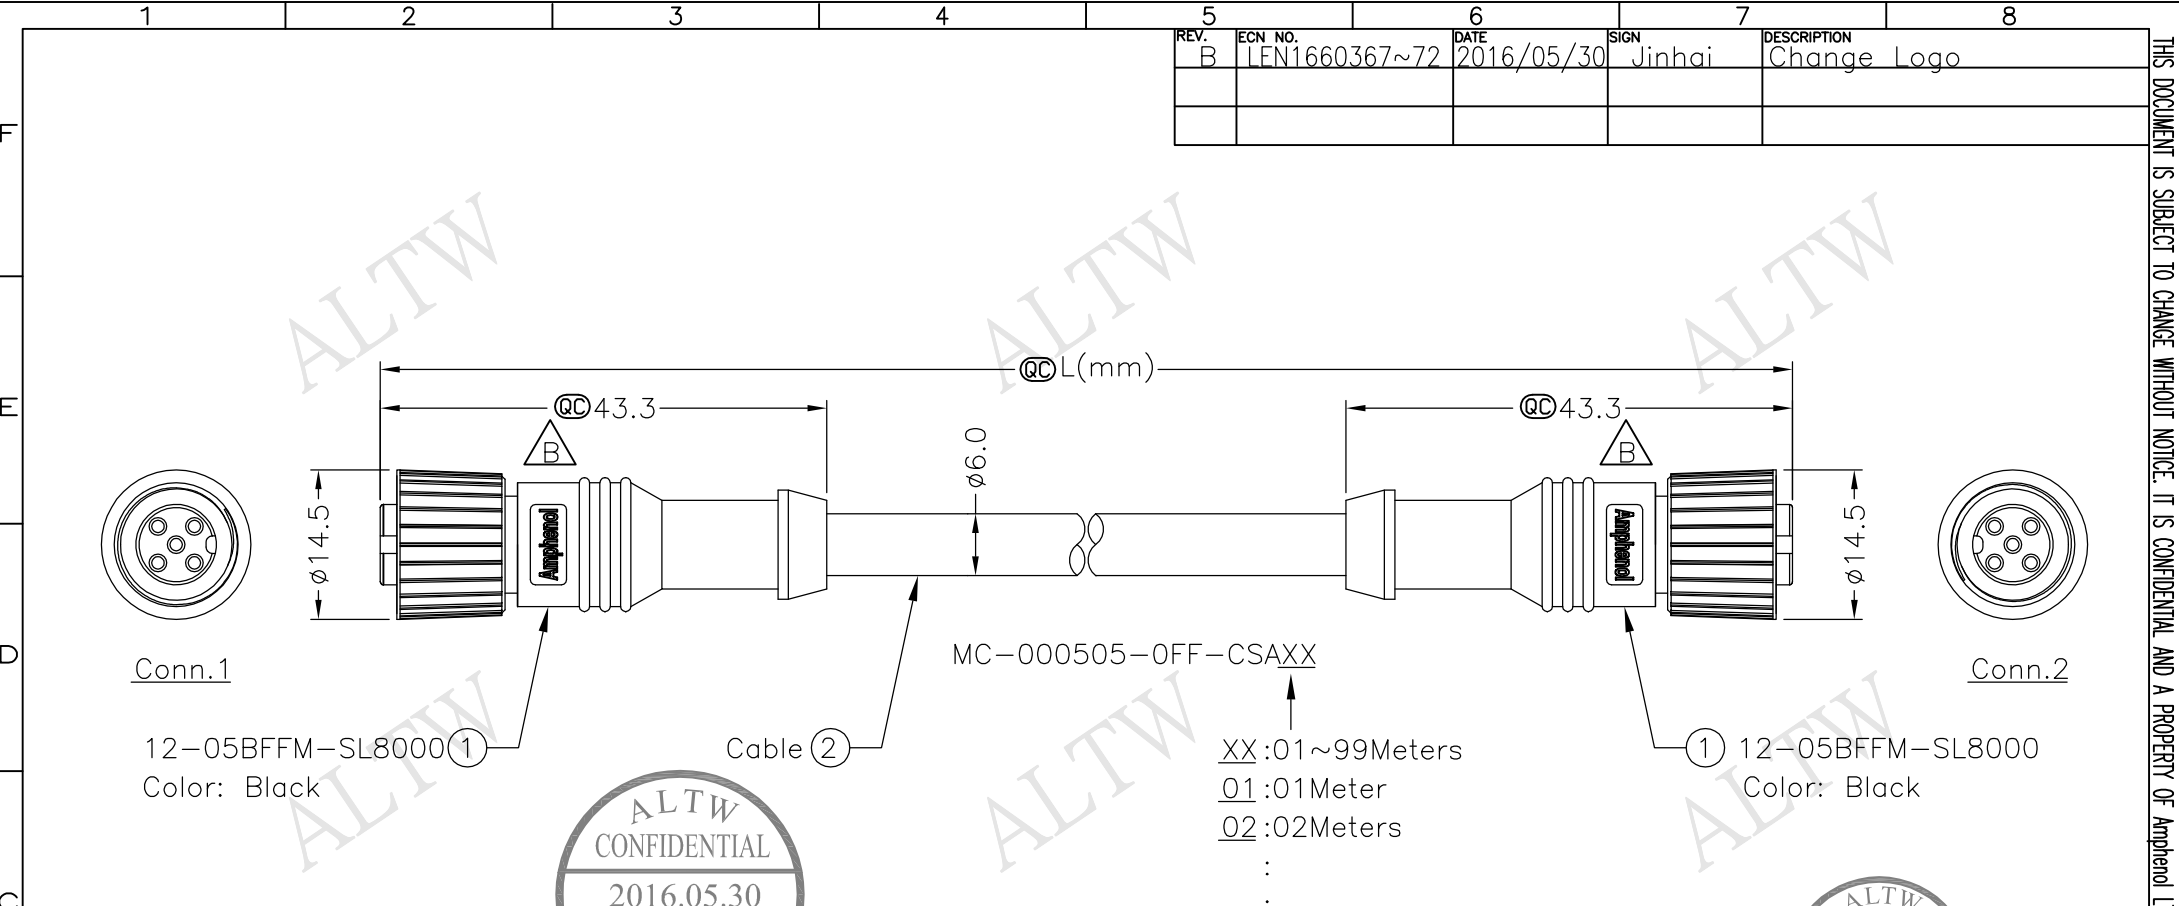

- XX:01~99Meters
 01:01Meter
 02:02Meters
 :
 :
 99:99Meters

Cable Length(L):01~99Meters

- Note:
- * QC Important Dimension.
 - * Waterproof Rate: IP68
 - * Connector: Polyurethane (PU), Black
 - * Female Pin: Copper Alloy, Gold Plated
 - * Cable: Black, (24#*1P+A)+(22#*1P+A)+Drain+AL.Mylar+Braid
PVC UV Cable OD=6.0mm
 - * Cable Length Tolerance: 1M~10M±5%mm, 11M~99M±500mm.

Pin Assignments
Front View

5	Blue (24AWG)	5	Twist
4	White (24AWG)	4	
3	Black (22AWG)	3	Twist
2	Red (22AWG)	2	
1	Drain (22AWG)	1	
Conn.1	Wire Color	Conn.2	
Pin Out			

UNIT:mm	
TOLERANCE	±0.5 mm

TITLE		M12P Conn NMEA	
		I Adapt Screw FF Conn FF Pin	
SCALE	Free	SHEET	1 OF 1
REV. B	SIZE A4	QC :Inspection Item	