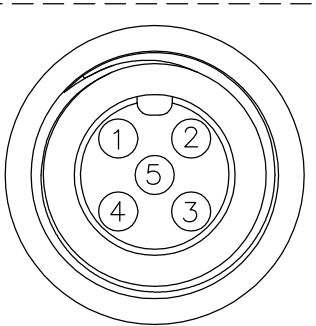

MC-000505-OFF-CSBXX
 XX:01~99Meters
 01:01Meter
 02:02Meters
 :
 :
 99:99Meters
 Cable Length(L):01~99Meters

Pin Assignments
Front View

5	Blue 藍	(22AWG)	5	Twist
4	White 白	(22AWG)	4	
3	Black 黑	(18AWG)	3	Twist
2	Red 紅	(18AWG)	2	
1	Drain 地線	(22AWG)	1	
Conn.1	Wire Color		Conn.2	
	Pin Out			

Note:
 * **QC** Important Dimension.
 * Waterproof Rate: IP68
 * Connector: Polyurethane (PU), Black
 * Female Pin: Copper Alloy, Gold Plated
 * Cable: Black,(22#*1P+A)+(18#*1P+A)+Drain+AL.Mylar+Braid
 PVC UV Cable OD=7.0mm
 * Cable Length Tolerance: 1M:±40mm
 02M~05M:±60mm
 06M~10M:±100mm
 11M~30M:±200mm
 31M~99M:±500mm

UNIT:mm	
TOLERANCE	±0.5 mm

TITLE		M12 Conn NMEA	
		I Adapt Screw FF Conn FF Pin	
SCALE	Free	SHEET	1 OF 1
REV.	C	SIZE	A4
		QC	:Inspection Item

Amphenol LTW
 安費諾亮泰企業股份有限公司

ITEM NO	
DWG NO	MC-000505-OFF-CSBXX
CUSTOMER	ALTW