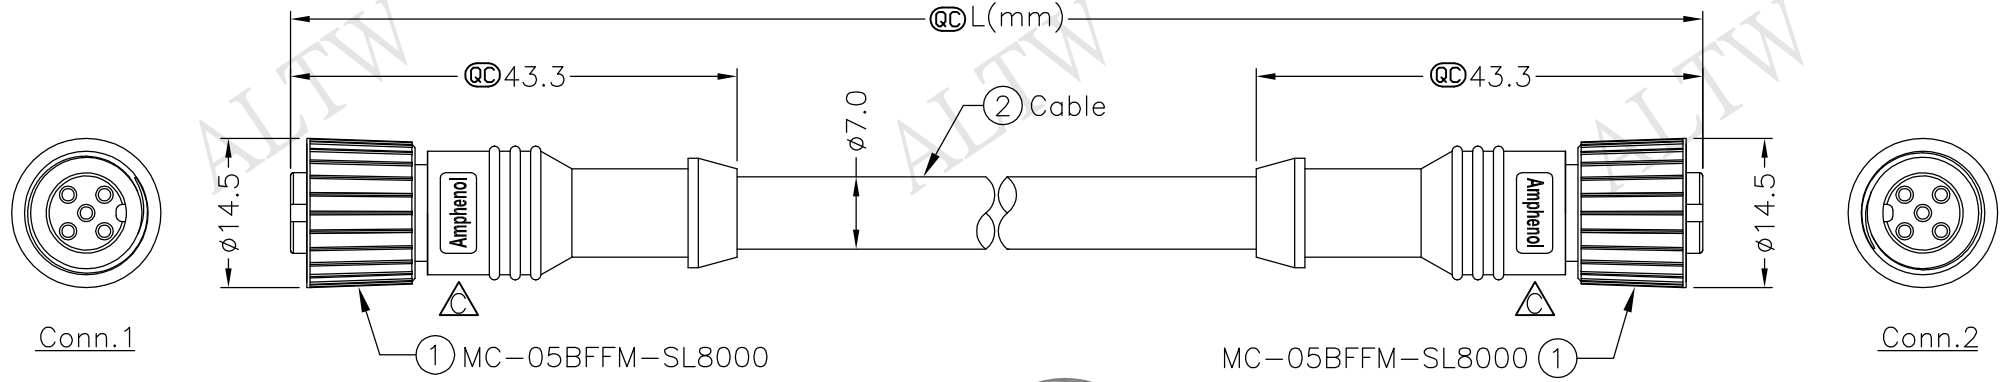

MC-000505-OFF-CSBXX
 XX:01~99Meters
 01:01Meter
 02:02Meters
 :
 :
 99:99Meters
 Cable Length(L):01~99Meters

Pin Assignments
Front View

5	Blue 藍	(22AWG)	5	Twist
4	White 白	(22AWG)	4	
3	Black 黑	(18AWG)	3	Twist
2	Red 紅	(18AWG)	2	
1	Drain 地線	(22AWG)	1	
Conn.1	Wire Color		Conn.2	
	Pin Out			

Note:
 * **QC** Important Dimension.
 * Waterproof Rate: IP68
 * Connector: Polyurethane (PU), Black
 * Female Pin: Copper Alloy, Gold Plated
 * Cable: Black,(22#*1P+A)+(18#*1P+A)+Drain+AL.Mylar+Braid
 PVC UV Cable OD=7.0mm
 * Cable Length Tolerance: 1M:±40mm
 02M~05M:±60mm
 06M~10M:±100mm
 11M~30M:±200mm
 31M~99M:±500mm

UNIT:mm	
TOLERANCE	±0.5 mm

TITLE		M12 Conn NMEA	
		I Adapt Screw FF Conn FF Pin	
SCALE	Free	SHEET	1 OF 1
REV.	C	SIZE	A4
		QC	:Inspection Item

Amphenol LTW
 安費諾亮泰企業股份有限公司

ITEM NO	
DWG NO	MC-000505-OFF-CSBXX
CUSTOMER	ALTW