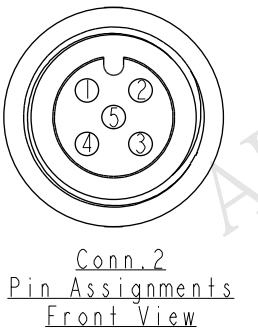

5	Blue (24AWG)	5	Twist
4	White (24AWG)	4	
3	Black (22AWG)	3	Twist
2	Red (22AWG)	2	
1	Drain (22AWG)	1	
Conn. 1	Wire Color	Conn. 2	Pin Out

MC-000505-0MF-CSAXX
 XX: 01~99Meters
 01: 01Meter
 02: 02Meters
 ...
 99: 99Meters
 Cable Length(L): 01~99Meters

- Notes:
- * \varnothing Important Dimension.
 - * Waterproof Rate: IP68.
 - * Connector: Polyurethane (PU), Black.
 - * Pin: Copper Alloy, Gold Plated.
 - * Cable: Black, (24#*1P+A)+(22#*1P+A)+Drain+AL.Mylar+Braid PVC UV Cable, OD=6.0mm.
 - * Cable Length Tolerance: 1M~10M: ±5%mm, 11M~99M: ±500mm

UNIT:mm TOLERANCE ±0.5 mm	TITLE M12 Conn NMEA 1 Adapt Screw MF Conn MF Pin		Amphenol LTW 安費諾亮泰企業股份有限公司	ITEM NO	DRAWN BY Sam	DATE 2014-12-31	
	SCALE 3:2	SIZE A4		SHEET 1	DWG NO MC-000505-0MF-CSAXX	CHECKED BY Vicky	DATE 2014-12-31
	REV. B	WC-REV. A.1		\varnothing : Inspection item	CUSTOMER ALTW	APPROVED BY Rita	DATE 2014-12-31