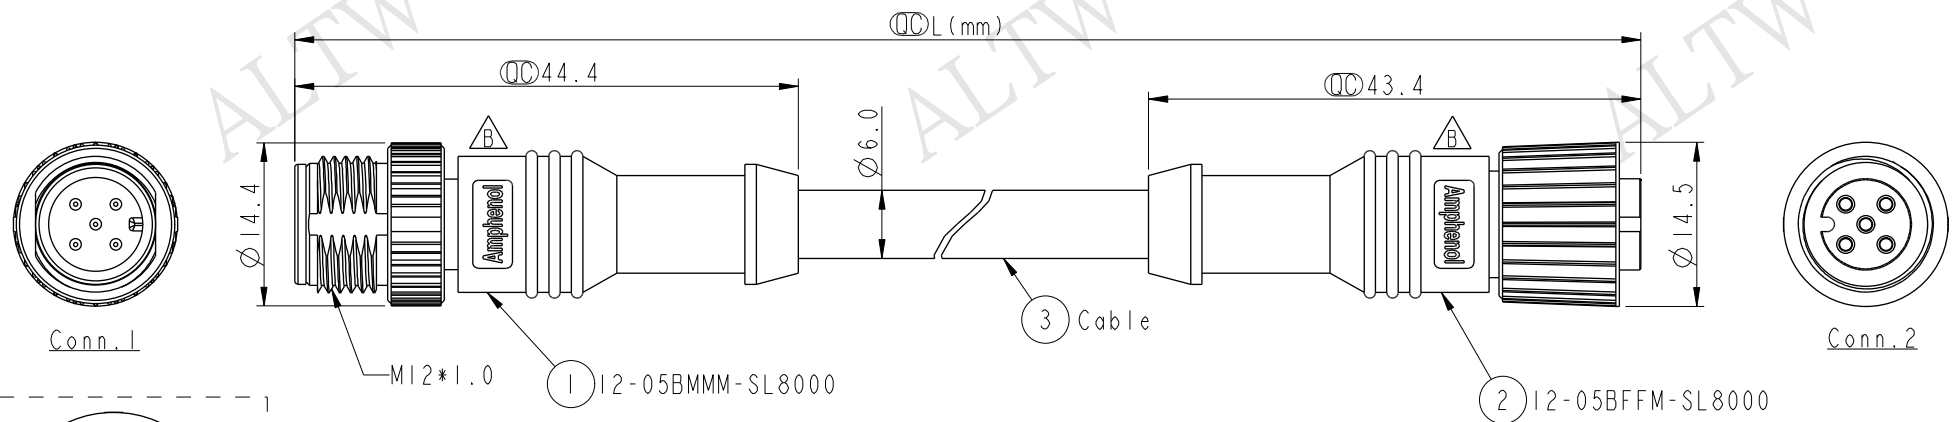

5	Blue (24AWG)	5	Twist
4	White (24AWG)	4	
3	Black (22AWG)	3	Twist
2	Red (22AWG)	2	
1	Drain (22AWG)	1	
Conn. 1	Wire Color	Conn. 2	Pin Out

MC-000505-0MF-CSAXX
 XX: 01~99Meters
 01: 01Meter
 02: 02Meters
 ...
 99: 99Meters
 Cable Length(L): 01~99Meters

- Notes:
- * \varnothing Important Dimension.
 - * Waterproof Rate: IP68.
 - * Connector: Polyurethane (PU), Black.
 - * Pin: Copper Alloy, Gold Plated.
 - * Cable: Black, (24#*1P+A)+(22#*1P+A)+Drain+AL.Mylar+Braid PVC UV Cable, OD=6.0mm.
 - * Cable Length Tolerance: 1M~10M: ±5%mm, 11M~99M: ±500mm

UNIT:mm TOLERANCE ±0.5 mm	TITLE M12 Conn NMEA 1 Adapt Screw MF Conn MF Pin		Amphenol LTW 安費諾亮泰企業股份有限公司	ITEM NO	DRAWN BY Sam	DATE 2014-12-31	
	SCALE 3:2	SIZE A4		SHEET 1	DWG NO MC-000505-0MF-CSAXX	CHECKED BY Vicky	DATE 2014-12-31
	REV. B	WC-REV. A.1		\varnothing : Inspection item	CUSTOMER ALTW	APPROVED BY Rita	DATE 2014-12-31