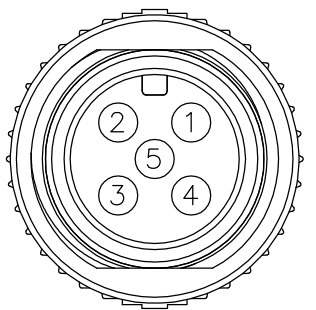

MC-000505-0MM-CSBXX

XX:01~99Meters
 01:01Meter
 02:02Meters
 :
 :
 99:99Meters
 Cable Length(L):01~99Meters

- Note:
- * @QC Important Dimension.
 - * Waterproof Rate: IP68
 - * Connector: Polyurethane (PU), Black
 - * Male Pin: Copper Alloy, Gold Plated
 - * Cable: Black,(22#*1P+A)+(18#*1P+A)+Drain+AL.Mylar+Braid PVC UV Cable OD=7.0mm
 - * Cable Length Tolerance: 1M:±40mm
 02M~05M:±60mm
 06M~10M:±100mm
 11M~30M:±200mm
 31M~99M:±500mm

Pin Assignments
Front View

5	Blue 藍	(22AWG)	5	Twist
4	White 白	(22AWG)	4	
3	Black 黑	(18AWG)	3	Twist
2	Red 紅	(18AWG)	2	
1	Drain 地線	(22AWG)	1	
Conn.1	Wire Color		Conn.2	
Pin Out				

UNIT:mm	
TOLERANCE	±0.5 mm

TITLE		M12P Conn NMEA	
		I Adapt Screw MM Conn MM Pin	
SCALE	Free	SHEET	1 OF 1
REV.	C	SIZE	A4
		@QC :Inspection Item	

Amphenol LTW
 安費諾亮泰企業股份有限公司

ITEM NO	DRAWN BY	DATE
DWG NO	CHECKED BY	DATE
CUSTOMER	APPROVED BY	DATE
ALTW	Vicky	2016/06/21
	Rita	2016/06/21
	Lisa	2016/06/21