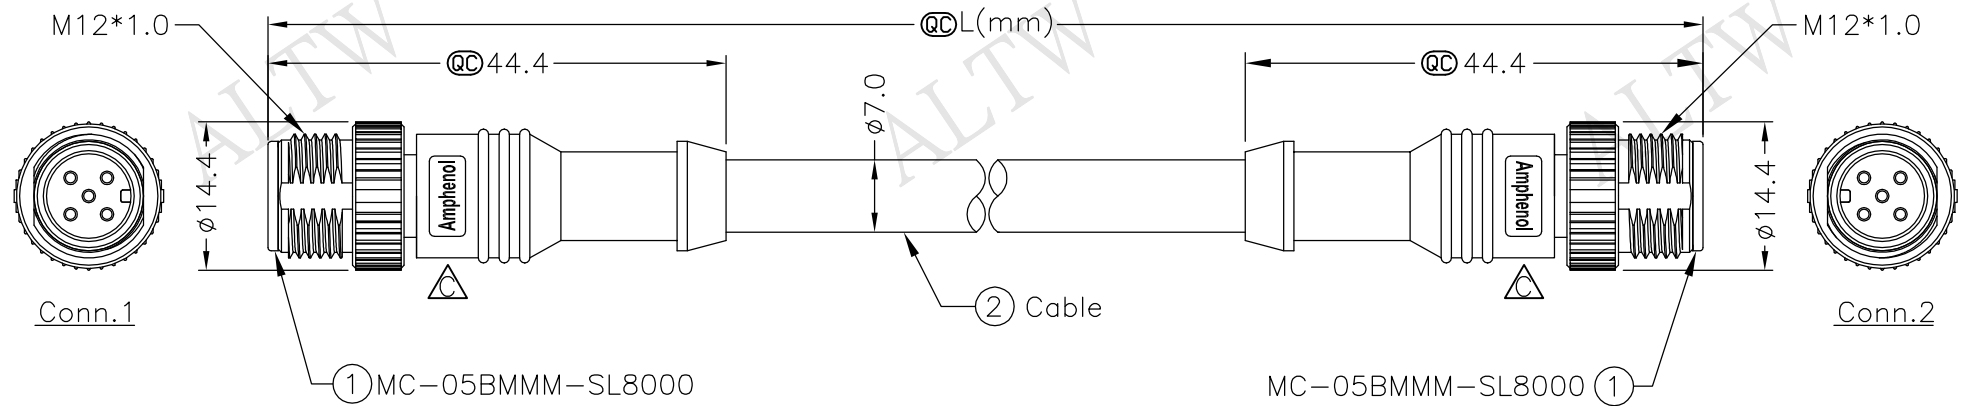

MC-000505-0MM-CSBXX

XX:01~99Meters
 01:01Meter
 02:02Meters
 :
 :
 99:99Meters
 Cable Length(L):01~99Meters

- Note:
- * @QC Important Dimension.
 - * Waterproof Rate: IP68
 - * Connector: Polyurethane (PU), Black
 - * Male Pin: Copper Alloy, Gold Plated
 - * Cable: Black,(22#*1P+A)+(18#*1P+A)+Drain+AL.Mylar+Braid PVC UV Cable OD=7.0mm
 - * Cable Length Tolerance: 1M:±40mm
 02M~05M:±60mm
 06M~10M:±100mm
 11M~30M:±200mm
 31M~99M:±500mm

Pin Assignments
Front View

5	Blue 藍	(22AWG)	5	Twist
4	White 白	(22AWG)	4	
3	Black 黑	(18AWG)	3	Twist
2	Red 紅	(18AWG)	2	
1	Drain 地線	(22AWG)	1	
Conn.1	Wire Color		Conn.2	
Pin Out				

UNIT:mm	
TOLERANCE	±0.5 mm

TITLE		M12P Conn NMEA	
		I Adapt Screw MM Conn MM Pin	
SCALE	Free	SHEET	1 OF 1
REV.	C	SIZE	A4
		@QC :Inspection Item	

Amphenol LTW
 安費諾亮泰企業股份有限公司

ITEM NO	DRAWN BY	DATE
DWG NO	CHECKED BY	DATE
CUSTOMER	APPROVED BY	DATE
ALTW	Vicky	2016/06/21
	Rita	2016/06/21
	Lisa	2016/06/21