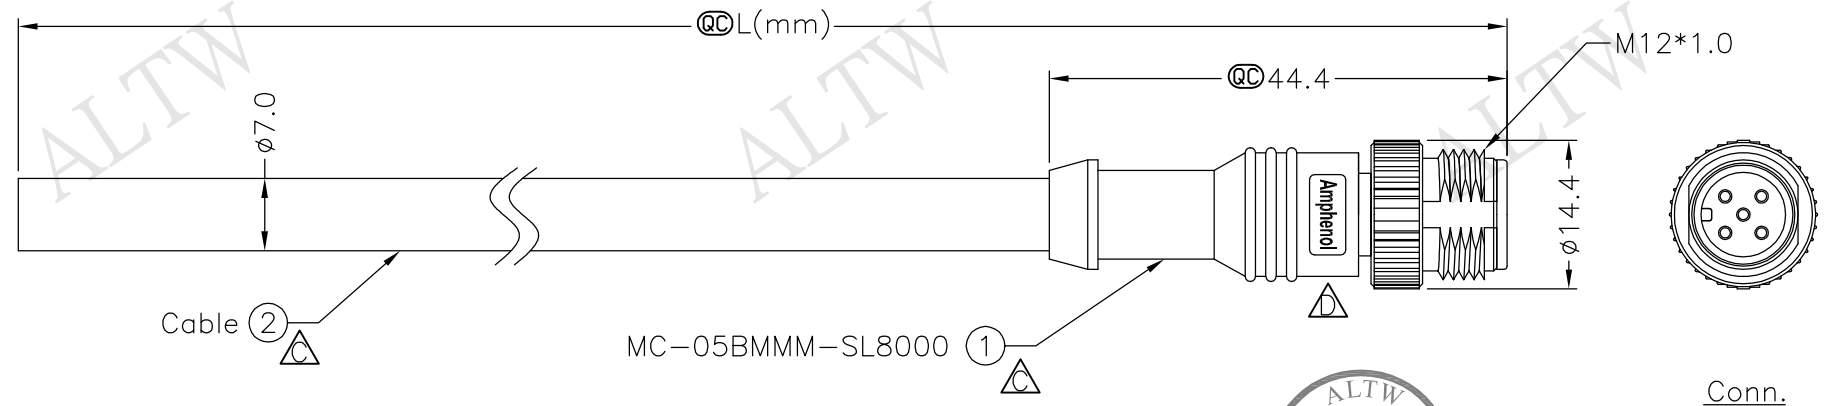

REV.	ECN NO.	DATE	SIGN	DESCRIPTION
B	LEN-840075~78	2008/04/19	LiChiCheng	Change Note
C	LE3-030069~72	2010/02/22	Tina	Change to Conn.
D	LEN1660920~924	2016/06/22	Vicky	Update Logo

MC-05BMMM-SL8BXX
 XX:01~99Meters
 01:01Meter
 02:02Meters
 :
 :
 99:99Meters
 Cable Length(L):01~99Meters

- Note:
- * \textcircled{QC} Important Dimension.
 - * Waterproof Rate: IP68
 IP68: 1M Depth Of Water In 24hours
 - * Connector: Polyurethane (PU), Black
 - * \triangle Male Pin: Copper Alloy, Gold Plated
 - * Cable: (22AWG*1P+Al)+(18AWG*1P+Al)+Drain +Al.Mylar+Braid, OD=7.0mm, Black
 - * Cable Length Tolerance: 1M:±40mm
 02M~05M:±60mm
 06M~10M:±100mm
 11M~30M:±200mm
 31M~99M:±500mm

5	Blue	藍	(22AWG)	Twist 對線
4	White	白	(22AWG)	
3	Black	黑	(18AWG)	Twist 對線
2	Red	紅	(18AWG)	
1	Drain	地線	(22AWG)	
Conn.	Wire Color			
	Pin Out			

UNIT:mm	
TOLERANCE	±0.5 mm

TITLE		M12 Conn NMEA	
Cable Screw 5Pin M Conn M Pin			
SCALE	Free	SHEET	1 OF 1
REV.	D	SIZE	A4
\textcircled{QC} :Inspection Item			