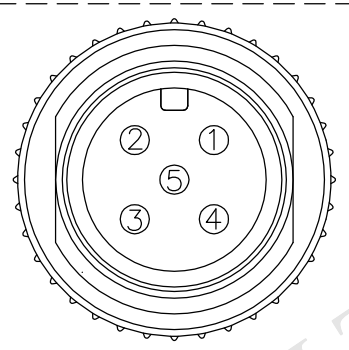

REV.	ECN NO.	DATE	SIGN	DESCRIPTION
B	LEN-840075~78	2008/04/19	LiChiCheng	Change Note
C	LE3-030069~72	2010/02/22	Tina	Change to Conn.
D	LEN1660920~924	2016/06/22	Vicky	Update Logo

MC-05BMMM-SL8BXX
 XX:01~99Meters
 01:01Meter
 02:02Meters
 :
 :
 99:99Meters
 Cable Length(L):01~99Meters

- Note:
- * \textcircled{QC} Important Dimension.
 - * Waterproof Rate: IP68
 IP68: 1M Depth Of Water In 24hours
 - * Connector: Polyurethane (PU), Black
 - * \triangle Male Pin: Copper Alloy, Gold Plated
 - * Cable: (22AWG*1P+Al)+(18AWG*1P+Al)+Drain +Al.Mylar+Braid, OD=7.0mm, Black
 - * Cable Length Tolerance: 1M:±40mm
 02M~05M:±60mm
 06M~10M:±100mm
 11M~30M:±200mm
 31M~99M:±500mm

5	Blue	藍	(22AWG)	Twist 對線
4	White	白	(22AWG)	
3	Black	黑	(18AWG)	Twist 對線
2	Red	紅	(18AWG)	
1	Drain	地線	(22AWG)	
Conn.	Wire Color			
	Pin Out			

UNIT:mm	
TOLERANCE	±0.5 mm

TITLE		M12 Conn NMEA	
Cable Screw 5Pin M Conn M Pin			
SCALE	Free	SHEET	1 OF 1
REV.	D	SIZE	A4
\textcircled{QC} :Inspection Item			