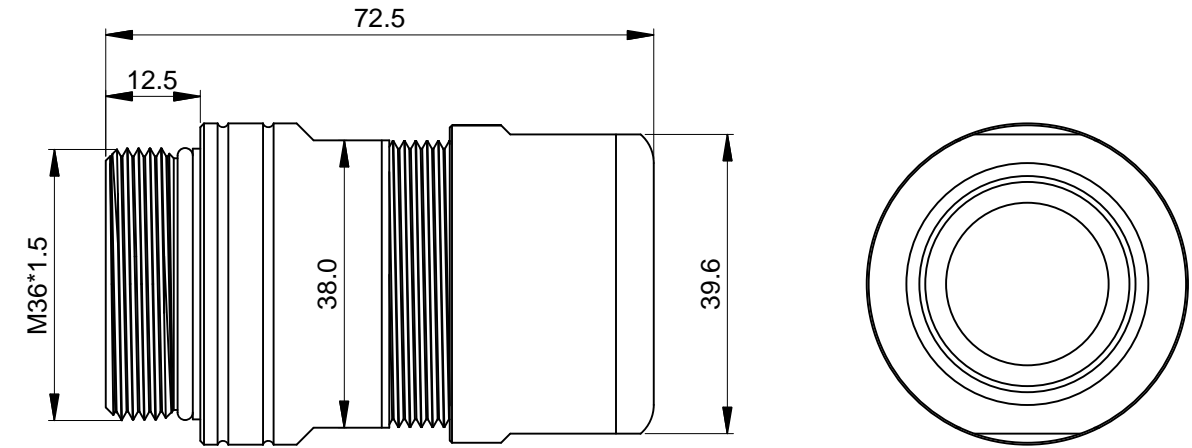

REVISIONS					
REV	ECO	DESCRIPTION	DATE	BY	APPR
B1	-	RELEASE NEW DWG FORMAT	05/10/14	DRACK	

Part Number	Dimension "B "	Cable OD Range
MC3CG-S4	Ø21.5 mm	17.0~19.5 mm
MC3CG-S5	Ø21.5 mm	19.5~21.5 mm
MC3CG-S6	Ø26.0 mm	21.5~24.0 mm
MC3CG-S7	Ø26.0 mm	25.5~26.0 mm

Part Number	Dimension "A "	Cable OD Range
MC3CG-S1	Ø15.0 mm	9.0~12.5 mm
MC3CG-S2	Ø15.0 mm	12.5~14.5 mm
MC3CG-S3	Ø17.5 mm	14.5~17.0 mm

NOTES: UNLESS OTHERWISE SPECIFIED

1. MATERIAL:
EMI SHIELDING RING: STAINLESS STEEL
SEAL: EPDM
HOUSING BODY: ZINC DIE CAST, NICKEL PLATED

2. SPECIFICATIONS:
2.1 DEGREE OF PROTECTION: IP67 (MATED CONDITION)
2.2 RoHS COMPLIANT

3. ALL DIMENSIONS ARE FOR REFERENCE USE ONLY.

QUANTITY	SEE PART NUMBER CHART PART NUMBER	DESCRIPTION	ITEM
MATERIALS LIST			
UNLESS OTHERWISE SPECIFIED 1) All dimensions are in metric(mm). 2) Tolerances are as follows: 1 PL DEC ±0.30 2 PL DEC ±0.15 3 PL DEC ±0.08 Fractions ±1/64 Angles ±1° 3) Note reference =		SIGNATURES DRAWN: Drack CHECKED: ENGINEER: APPROVAL:	DATE 05/10/14
MATERIAL SPECIFICATIONS:		CUSTOMER:	
PROCESS SPECIFICATIONS:		THIS DRAWING IS SUPPLIED FOR INFORMATION ONLY. DESIGN FEATURES, SPECIFICATIONS AND PERFORMANCE DATA SHOWN HEREON ARE THE PROPERTY OF THE AMPHENOL CORPORATION. NO RIGHTS OF REPRODUCTION ARE IMPLIED. ALL DIMENSIONS ARE SUBJECT TO NORMAL MANUFACTURING VARIATIONS.	
NEXT ASSY:		SCALE: NONE	
		Amphenol Sine Systems - www.amphenol-sine.com 44724 Morley Drive Clinton Township, MI 48036	
		M40C,CORD GRIP	
SIZE B	TYPE C-	DWG NO. MC3CG-SX	REVISION B1
		SHEET 1 OF 1	

TITLE: M40C,CORD GRIP DWG NO: MB3CG-SX REV: B1 SH: 1 OF: 1

X-ON Electronics

Largest Supplier of Electrical and Electronic Components

Click to view similar products for [Circular Metric Connectors](#) category: