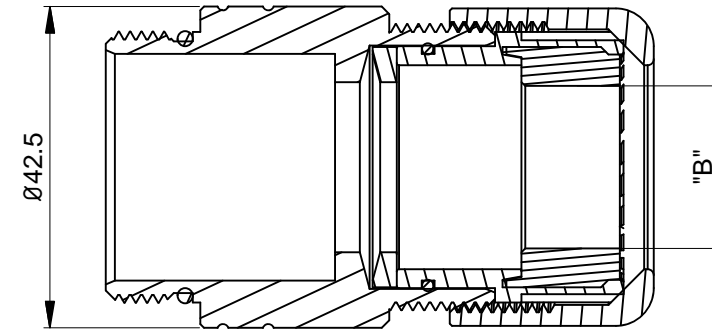

REVISIONS					
REV	ECO	DESCRIPTION	DATE	BY	APPR
B1	-	RELEASE NEW DWG FORMAT	05/10/14	DRACK	

Part Number	Dimension "B "	Cable OD Range
MC3CG-S4	Ø21.5 mm	17.0~19.5 mm
MC3CG-S5	Ø21.5 mm	19.5~21.5 mm
MC3CG-S6	Ø26.0 mm	21.5~24.0 mm
MC3CG-S7	Ø26.0 mm	25.5~26.0 mm

Part Number	Dimension "A "	Cable OD Range
MC3CG-S1	Ø15.0 mm	9.0~12.5 mm
MC3CG-S2	Ø15.0 mm	12.5~14.5 mm
MC3CG-S3	Ø17.5 mm	14.5~17.0 mm

NOTES: UNLESS OTHERWISE SPECIFIED

1. MATERIAL:
EMI SHIELDING RING: STAINLESS STEEL
SEAL: EPDM
HOUSING BODY: ZINC DIE CAST, NICKEL PLATED

2. SPECIFICATIONS:
2.1 DEGREE OF PROTECTION: IP67 (MATED CONDITION)
2.2 RoHS COMPLIANT

3. ALL DIMENSIONS ARE FOR REFERENCE USE ONLY.

QUANTITY	SEE PART NUMBER CHART PART NUMBER	DESCRIPTION	ITEM
MATERIALS LIST			
UNLESS OTHERWISE SPECIFIED 1) All dimensions are in metric(mm). 2) Tolerances are as follows: 1 PL DEC ±0.30 2 PL DEC ±0.15 3 PL DEC ±0.08 Fractions ±1/64 Angles ±1° 3) Note reference =		SIGNATURES DRAWN: Drack CHECKED: ENGINEER: APPROVAL:	DATE 05/10/14
MATERIAL SPECIFICATIONS:		CUSTOMER:	
PROCESS SPECIFICATIONS:		THIS DRAWING IS SUPPLIED FOR INFORMATION ONLY. DESIGN FEATURES, SPECIFICATIONS AND PERFORMANCE DATA SHOWN HEREON ARE THE PROPERTY OF THE AMPHENOL CORPORATION. NO RIGHTS OF REPRODUCTION ARE IMPLIED. ALL DIMENSIONS ARE SUBJECT TO NORMAL MANUFACTURING VARIATIONS.	
NEXT ASSY:		SCALE: NONE	
		Amphenol Sine Systems - www.amphenol-sine.com 44724 Morley Drive Clinton Township, MI 48036	
		M40C,CORD GRIP	
SIZE B	TYPE C-	DWG NO. MC3CG-SX	REVISION B1
		SHEET 1 OF 1	