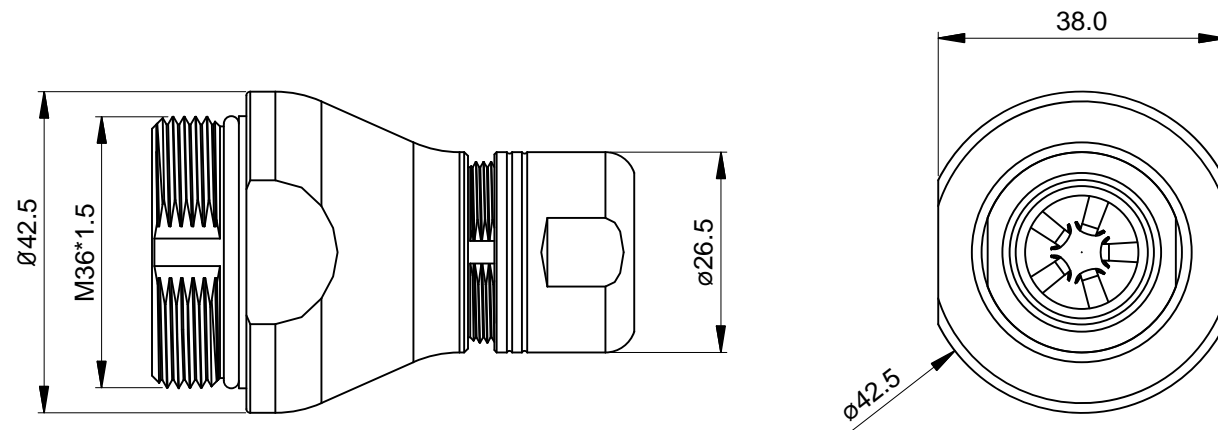

REVISIONS					
REV	ECO	DESCRIPTION	DATE	BY	APPR
B1	-	RELEASE NEW DWG FORMAT	05/10/14	DRACK	

Part Number	Dimension "B "	Cable OD Range
MC3CG-S4	Ø21.5 mm	17.0~19.5 mm
MC3CG-S5	Ø21.5 mm	19.5~21.5 mm
MC3CG-S6	Ø26.0 mm	21.5~24.0 mm
MC3CG-S7	Ø26.0 mm	25.5~26.0 mm

Part Number	Dimension "A "	Cable OD Range
MC3CG-S1	Ø15.0 mm	9.0~12.5 mm
MC3CG-S2	Ø15.0 mm	12.5~14.5 mm
MC3CG-S3	Ø17.5 mm	14.5~17.0 mm

NOTES: UNLESS OTHERWISE SPECIFIED

1. MATERIAL:
EMI SHIELDING RING: STAINLESS STEEL
SEAL: EPDM
HOUSING BODY: ZINC DIE CAST, NICKEL PLATED

2. SPECIFICATIONS:
2.1 DEGREE OF PROTECTION: IP67 (MATED CONDITION)
2.2 RoHS COMPLIANT

3. ALL DIMENSIONS ARE FOR REFERENCE USE ONLY.

QUANTITY	SEE PART NUMBER CHART PART NUMBER	DESCRIPTION	ITEM
MATERIALS LIST			
UNLESS OTHERWISE SPECIFIED 1) All dimensions are in metric(mm). 2) Tolerances are as follows: 1 PL DEC ±0.30 2 PL DEC ±0.15 3 PL DEC ±0.08 Fractions ±1/64 Angles ±1° 3) Note reference =		SIGNATURES DRAWN: Drack CHECKED: ENGINEER: APPROVAL:	DATE 05/10/14
MATERIAL SPECIFICATIONS:		CUSTOMER:	
PROCESS SPECIFICATIONS:		THIS DRAWING IS SUPPLIED FOR INFORMATION ONLY. DESIGN FEATURES, SPECIFICATIONS AND PERFORMANCE DATA SHOWN HEREON ARE THE PROPERTY OF THE AMPHENOL CORPORATION. NO RIGHTS OF REPRODUCTION ARE IMPLIED. ALL DIMENSIONS ARE SUBJECT TO NORMAL MANUFACTURING VARIATIONS.	
NEXT ASSY:		SCALE: NONE	
		Amphenol Sine Systems - www.amphenol-sine.com 44724 Morley Drive Clinton Township, MI 48036	
		M40C,CORD GRIP	
SIZE B	TYPE C-	DWG NO. MC3CG-SX	REVISION B1
		SHEET 1 OF 1	

TITLE: M40C,CORD GRIP DWG NO: MB3CG-SX REV: B1 SH: 1 OF: 1

X-ON Electronics

Largest Supplier of Electrical and Electronic Components

Click to view similar products for [Circular Metric Connectors](#) category: