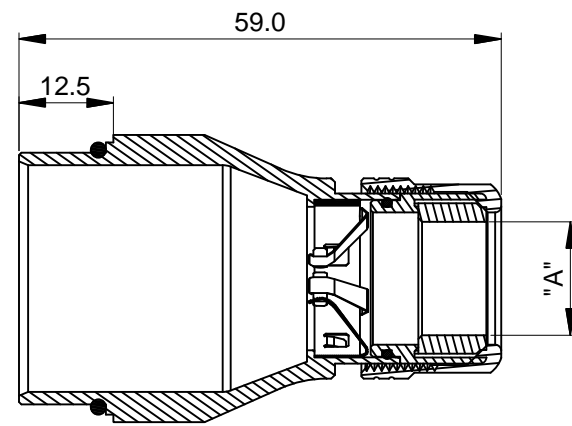

REVISIONS					
REV	ECO	DESCRIPTION	DATE	BY	APPR
B1	-	RELEASE NEW DWG FORMAT	05/10/14	DRACK	

Part Number	Dimension "B "	Cable OD Range
MC3CG-S4	Ø21.5 mm	17.0~19.5 mm
MC3CG-S5	Ø21.5 mm	19.5~21.5 mm
MC3CG-S6	Ø26.0 mm	21.5~24.0 mm
MC3CG-S7	Ø26.0 mm	25.5~26.0 mm

Part Number	Dimension "A "	Cable OD Range
MC3CG-S1	Ø15.0 mm	9.0~12.5 mm
MC3CG-S2	Ø15.0 mm	12.5~14.5 mm
MC3CG-S3	Ø17.5 mm	14.5~17.0 mm

NOTES: UNLESS OTHERWISE SPECIFIED

1. MATERIAL:
EMI SHIELDING RING: STAINLESS STEEL
SEAL: EPDM
HOUSING BODY: ZINC DIE CAST, NICKEL PLATED

2. SPECIFICATIONS:
2.1 DEGREE OF PROTECTION: IP67 (MATED CONDITION)
2.2 RoHS COMPLIANT

3. ALL DIMENSIONS ARE FOR REFERENCE USE ONLY.

QUANTITY	SEE PART NUMBER CHART PART NUMBER	DESCRIPTION	ITEM
MATERIALS LIST			
UNLESS OTHERWISE SPECIFIED 1) All dimensions are in metric(mm). 2) Tolerances are as follows: 1 PL DEC ±0.30 2 PL DEC ±0.15 3 PL DEC ±0.08 Fractions ±1/64 Angles ±1° 3) Note reference =		SIGNATURES DRAWN: Drack CHECKED: ENGINEER: APPROVAL:	DATE 05/10/14
MATERIAL SPECIFICATIONS:		CUSTOMER:	
PROCESS SPECIFICATIONS:		THIS DRAWING IS SUPPLIED FOR INFORMATION ONLY. DESIGN FEATURES, SPECIFICATIONS AND PERFORMANCE DATA SHOWN HEREON ARE THE PROPERTY OF THE AMPHENOL CORPORATION. NO RIGHTS OF REPRODUCTION ARE IMPLIED. ALL DIMENSIONS ARE SUBJECT TO NORMAL MANUFACTURING VARIATIONS.	
NEXT ASSY:		SCALE: NONE	
		Amphenol Sine Systems - www.amphenol-sine.com 44724 Morley Drive Clinton Township, MI 48036	
		M40C,CORD GRIP	
SIZE B	TYPE C-	DWG NO. MC3CG-SX	REVISION B1
		SHEET 1 OF 1	