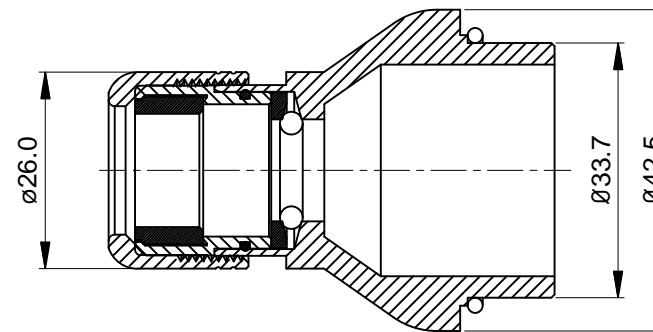

REVISIONS					
REV	ECO	DESCRIPTION	DATE	BY	APPR
B1	-	RELEASE NEW DWG FORMAT	May.10,2014	Drack	Tommy
B2	-	UPDATED TABLE	Jun.27,2015	Drack	Tommy

Part Number	Cable OD Range
MC3CG-S4	17.0~19.0 mm
MC3CG-S5	19.0~21.0 mm
MC3CG-S6	21.0~23.0 mm
MC3CG-S7	23.0~25.5 mm

Part Number	Cable OD Range
MC3CG-S1	10.0~12.0 mm
MC3CG-S2	12.0~14.0 mm
MC3CG-S3	14.0~17.0 mm

NOTES: UNLESS OTHERWISE SPECIFIED

- MATERIAL:
EMI SHIELDING RING: STAINLESS STEEL
SEAL: EPDM
HOUSING BODY: ZINC DIE CAST, NICKEL PLATED
- SPECIFICATIONS:
2.1 DEGREE OF PROTECTION: IP67 (MATED CONDITION)
2.2 RoHS COMPLIANT
- ALL DIMENSIONS ARE FOR REFERENCE USE ONLY.

TITLE: M40C,CORD GRIP
DWG NO: MC3CG-Sx
REV: B2
SH: 1
OF: 1

QUANTITY	SEE PART NUMBER CHART PART NUMBER	DESCRIPTION	ITEM								
MATERIALS LIST											
UNLESS OTHERWISE SPECIFIED 1) All dimensions are in metric(mm). 2) Tolerances are as follows: 1 PL DEC ±0.30 2 PL DEC ±0.15 3 PL DEC ±0.08 Fractions ±1/64 Angles ±1° 3) Note reference =		SIGNATURES DRAWN: Drack CHECKED: ENGINEER: APPROVAL:	DATE Jun.27,2015								
MATERIAL SPECIFICATIONS:		<div style="text-align: center;"> <h1>Amphenol</h1> <p>Sine Systems - www.amphenol-sine.com 44724 Morley Drive Clinton Township, MI 48036</p> <p>M40C,CORD GRIP</p> </div>									
PROCESS SPECIFICATIONS:											
NEXT ASSY:		CUSTOMER: THIS DRAWING IS SUPPLIED FOR INFORMATION ONLY. DESIGN FEATURES, SPECIFICATIONS AND PERFORMANCE DATA SHOWN HEREON ARE THE PROPERTY OF THE AMPHENOL CORPORATION. NO RIGHTS OF REPRODUCTION ARE IMPLIED. ALL DIMENSIONS ARE SUBJECT TO NORMAL MANUFACTURING VARIATIONS.	<table border="1"> <tr> <td>SIZE</td> <td>TYPE</td> <td>DWG NO.</td> <td>REVISION</td> </tr> <tr> <td>B</td> <td>C-</td> <td>MC3CG-Sx</td> <td>B2</td> </tr> </table>	SIZE	TYPE	DWG NO.	REVISION	B	C-	MC3CG-Sx	B2
SIZE	TYPE	DWG NO.	REVISION								
B	C-	MC3CG-Sx	B2								
SCALE: NONE		SHEET 1 OF 1									