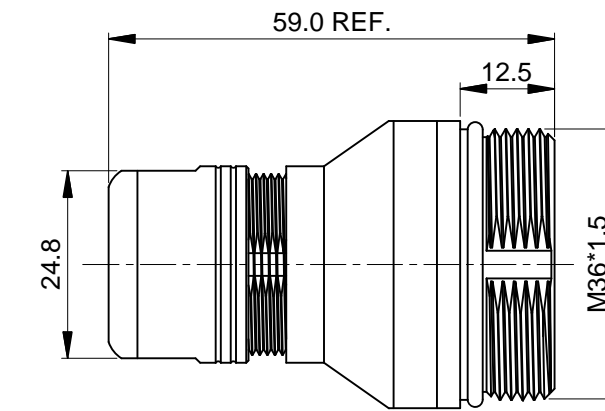

REVISIONS					
REV	ECO	DESCRIPTION	DATE	BY	APPR
B1	-	RELEASE NEW DWG FORMAT	May.10,2014	Drack	Tommy
B2	-	UPDATED TABLE	Jun.27,2015	Drack	Tommy

Part Number	Cable OD Range
MC3CG-S4	17.0~19.0 mm
MC3CG-S5	19.0~21.0 mm
MC3CG-S6	21.0~23.0 mm
MC3CG-S7	23.0~25.5 mm

Part Number	Cable OD Range
MC3CG-S1	10.0~12.0 mm
MC3CG-S2	12.0~14.0 mm
MC3CG-S3	14.0~17.0 mm

NOTES: UNLESS OTHERWISE SPECIFIED

- MATERIAL:
EMI SHIELDING RING: STAINLESS STEEL
SEAL: EPDM
HOUSING BODY: ZINC DIE CAST, NICKEL PLATED
- SPECIFICATIONS:
2.1 DEGREE OF PROTECTION: IP67 (MATED CONDITION)
2.2 RoHS COMPLIANT
- ALL DIMENSIONS ARE FOR REFERENCE USE ONLY.

TITLE: M40C,CORD GRIP
DWG NO: MC3CG-Sx
REV: B2
SH: 1
OF: 1

QUANTITY	SEE PART NUMBER CHART PART NUMBER	DESCRIPTION	ITEM								
MATERIALS LIST											
UNLESS OTHERWISE SPECIFIED 1) All dimensions are in metric(mm). 2) Tolerances are as follows: 1 PL DEC ±0.30 2 PL DEC ±0.15 3 PL DEC ±0.08 Fractions ±1/64 Angles ±1° 3) Note reference =		SIGNATURES DRAWN: Drack CHECKED: ENGINEER: APPROVAL:	DATE Jun.27,2015								
MATERIAL SPECIFICATIONS:		<div style="text-align: center;"> <h1>Amphenol</h1> <p>Sine Systems - www.amphenol-sine.com 44724 Morley Drive Clinton Township, MI 48036</p> <p>M40C,CORD GRIP</p> </div>									
PROCESS SPECIFICATIONS:											
NEXT ASSY:		CUSTOMER: THIS DRAWING IS SUPPLIED FOR INFORMATION ONLY. DESIGN FEATURES, SPECIFICATIONS AND PERFORMANCE DATA SHOWN HEREON ARE THE PROPERTY OF THE AMPHENOL CORPORATION. NO RIGHTS OF REPRODUCTION ARE IMPLIED. ALL DIMENSIONS ARE SUBJECT TO NORMAL MANUFACTURING VARIATIONS.	<table border="1"> <tr> <td>SIZE</td> <td>TYPE</td> <td>DWG NO.</td> <td>REVISION</td> </tr> <tr> <td>B</td> <td>C-</td> <td>MC3CG-Sx</td> <td>B2</td> </tr> </table>	SIZE	TYPE	DWG NO.	REVISION	B	C-	MC3CG-Sx	B2
SIZE	TYPE	DWG NO.	REVISION								
B	C-	MC3CG-Sx	B2								
SCALE: NONE		SHEET 1 OF 1									