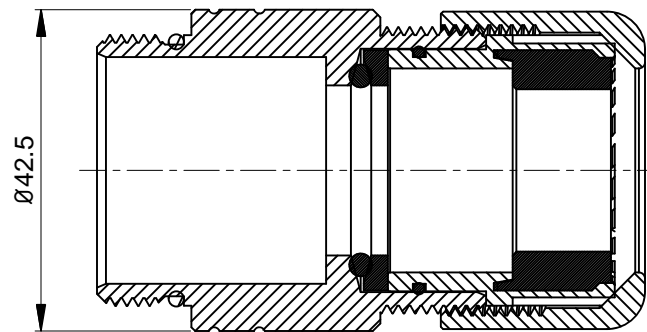

REVISIONS					
REV	ECO	DESCRIPTION	DATE	BY	APPR
B1	-	RELEASE NEW DWG FORMAT	May.10,2014	Drack	Tommy
B2	-	UPDATED TABLE	Jun.27,2015	Drack	Tommy

Part Number	Cable OD Range
MC3CG-S4	17.0~19.0 mm
MC3CG-S5	19.0~21.0 mm
MC3CG-S6	21.0~23.0 mm
MC3CG-S7	23.0~25.5 mm

Part Number	Cable OD Range
MC3CG-S1	10.0~12.0 mm
MC3CG-S2	12.0~14.0 mm
MC3CG-S3	14.0~17.0 mm

NOTES: UNLESS OTHERWISE SPECIFIED

- MATERIAL:
EMI SHIELDING RING: STAINLESS STEEL
SEAL: EPDM
HOUSING BODY: ZINC DIE CAST, NICKEL PLATED
- SPECIFICATIONS:
2.1 DEGREE OF PROTECTION: IP67 (MATED CONDITION)
2.2 RoHS COMPLIANT
- ALL DIMENSIONS ARE FOR REFERENCE USE ONLY.

TITLE: M40C,CORD GRIP
DWG NO: MC3CG-Sx
REV: B2
SH: 1
OF: 1

QUANTITY	SEE PART NUMBER CHART PART NUMBER	DESCRIPTION	ITEM								
MATERIALS LIST											
UNLESS OTHERWISE SPECIFIED 1) All dimensions are in metric(mm). 2) Tolerances are as follows: 1 PL DEC ±0.30 2 PL DEC ±0.15 3 PL DEC ±0.08 Fractions ±1/64 Angles ±1° 3) Note reference =		SIGNATURES DRAWN: Drack CHECKED: ENGINEER: APPROVAL:	DATE Jun.27,2015								
MATERIAL SPECIFICATIONS:		<div style="text-align: center;"> <h1>Amphenol</h1> <p>Sine Systems - www.amphenol-sine.com 44724 Morley Drive Clinton Township, MI 48036</p> <p>M40C,CORD GRIP</p> </div>									
PROCESS SPECIFICATIONS:											
NEXT ASSY:		CUSTOMER: THIS DRAWING IS SUPPLIED FOR INFORMATION ONLY. DESIGN FEATURES, SPECIFICATIONS AND PERFORMANCE DATA SHOWN HEREON ARE THE PROPERTY OF THE AMPHENOL CORPORATION. NO RIGHTS OF REPRODUCTION ARE IMPLIED. ALL DIMENSIONS ARE SUBJECT TO NORMAL MANUFACTURING VARIATIONS.	<table border="1"> <tr> <td>SIZE</td> <td>TYPE</td> <td>DWG NO.</td> <td>REVISION</td> </tr> <tr> <td>B</td> <td>C-</td> <td>MC3CG-Sx</td> <td>B2</td> </tr> </table>	SIZE	TYPE	DWG NO.	REVISION	B	C-	MC3CG-Sx	B2
SIZE	TYPE	DWG NO.	REVISION								
B	C-	MC3CG-Sx	B2								
SCALE: NONE		SHEET 1 OF 1									