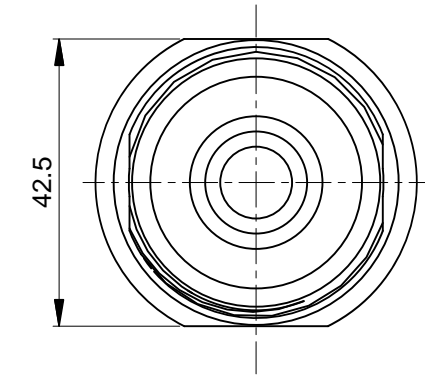

REVISIONS					
REV	ECO	DESCRIPTION	DATE	BY	APPR
B1	-	RELEASE NEW DWG FORMAT	May.10,2014	Drack	Tommy
B2	-	UPDATED TABLE	Jun.27,2015	Drack	Tommy

Part Number	Cable OD Range
MC3CG-S4	17.0~19.0 mm
MC3CG-S5	19.0~21.0 mm
MC3CG-S6	21.0~23.0 mm
MC3CG-S7	23.0~25.5 mm

Part Number	Cable OD Range
MC3CG-S1	10.0~12.0 mm
MC3CG-S2	12.0~14.0 mm
MC3CG-S3	14.0~17.0 mm

NOTES: UNLESS OTHERWISE SPECIFIED

- MATERIAL:
EMI SHIELDING RING: STAINLESS STEEL
SEAL: EPDM
HOUSING BODY: ZINC DIE CAST, NICKEL PLATED
- SPECIFICATIONS:
2.1 DEGREE OF PROTECTION: IP67 (MATED CONDITION)
2.2 RoHS COMPLIANT
- ALL DIMENSIONS ARE FOR REFERENCE USE ONLY.

TITLE: M40C,CORD GRIP
DWG NO: MC3CG-Sx
REV: B2
SH: 1
OF: 1

QUANTITY	SEE PART NUMBER CHART PART NUMBER	DESCRIPTION	ITEM								
MATERIALS LIST											
UNLESS OTHERWISE SPECIFIED 1) All dimensions are in metric(mm). 2) Tolerances are as follows: 1 PL DEC ±0.30 2 PL DEC ±0.15 3 PL DEC ±0.08 Fractions ±1/64 Angles ±1° 3) Note reference =		SIGNATURES DRAWN: Drack CHECKED: ENGINEER: APPROVAL:	DATE Jun.27,2015								
MATERIAL SPECIFICATIONS:		<div style="text-align: center;"> <h1>Amphenol</h1> <p>Sine Systems - www.amphenol-sine.com 44724 Morley Drive Clinton Township, MI 48036</p> <p>M40C,CORD GRIP</p> </div>									
PROCESS SPECIFICATIONS:											
NEXT ASSY:		CUSTOMER: THIS DRAWING IS SUPPLIED FOR INFORMATION ONLY. DESIGN FEATURES, SPECIFICATIONS AND PERFORMANCE DATA SHOWN HEREON ARE THE PROPERTY OF THE AMPHENOL CORPORATION. NO RIGHTS OF REPRODUCTION ARE IMPLIED. ALL DIMENSIONS ARE SUBJECT TO NORMAL MANUFACTURING VARIATIONS.	<table border="1"> <tr> <td>SIZE</td> <td>TYPE</td> <td>DWG NO.</td> <td>REVISION</td> </tr> <tr> <td>B</td> <td>C-</td> <td>MC3CG-Sx</td> <td>B2</td> </tr> </table>	SIZE	TYPE	DWG NO.	REVISION	B	C-	MC3CG-Sx	B2
SIZE	TYPE	DWG NO.	REVISION								
B	C-	MC3CG-Sx	B2								
SCALE: NONE		SHEET 1 OF 1									