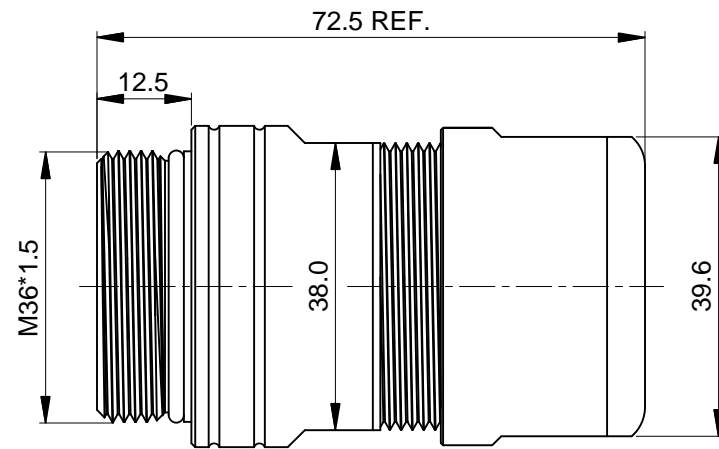

REVISIONS					
REV	ECO	DESCRIPTION	DATE	BY	APPR
B1	-	RELEASE NEW DWG FORMAT	May.10,2014	Drack	Tommy
B2	-	UPDATED TABLE	Jun.27,2015	Drack	Tommy

Part Number	Cable OD Range
MC3CG-S4	17.0~19.0 mm
MC3CG-S5	19.0~21.0 mm
MC3CG-S6	21.0~23.0 mm
MC3CG-S7	23.0~25.5 mm

Part Number	Cable OD Range
MC3CG-S1	10.0~12.0 mm
MC3CG-S2	12.0~14.0 mm
MC3CG-S3	14.0~17.0 mm

NOTES: UNLESS OTHERWISE SPECIFIED

- MATERIAL:
EMI SHIELDING RING: STAINLESS STEEL
SEAL: EPDM
HOUSING BODY: ZINC DIE CAST, NICKEL PLATED
- SPECIFICATIONS:
2.1 DEGREE OF PROTECTION: IP67 (MATED CONDITION)
2.2 RoHS COMPLIANT
- ALL DIMENSIONS ARE FOR REFERENCE USE ONLY.

TITLE: M40C,CORD GRIP
DWG NO: MC3CG-Sx
REV: B2
SH: 1
OF: 1

QUANTITY	SEE PART NUMBER CHART PART NUMBER	DESCRIPTION	ITEM								
MATERIALS LIST											
UNLESS OTHERWISE SPECIFIED 1) All dimensions are in metric(mm). 2) Tolerances are as follows: 1 PL DEC ±0.30 2 PL DEC ±0.15 3 PL DEC ±0.08 Fractions ±1/64 Angles ±1° 3) Note reference =		SIGNATURES DRAWN: Drack CHECKED: ENGINEER: APPROVAL:	DATE Jun.27,2015								
MATERIAL SPECIFICATIONS:		<div style="text-align: center;"> <h1>Amphenol</h1> <p>Sine Systems - www.amphenol-sine.com 44724 Morley Drive Clinton Township, MI 48036</p> <p>M40C,CORD GRIP</p> </div>									
PROCESS SPECIFICATIONS:											
NEXT ASSY:		CUSTOMER: THIS DRAWING IS SUPPLIED FOR INFORMATION ONLY. DESIGN FEATURES, SPECIFICATIONS AND PERFORMANCE DATA SHOWN HEREON ARE THE PROPERTY OF THE AMPHENOL CORPORATION. NO RIGHTS OF REPRODUCTION ARE IMPLIED. ALL DIMENSIONS ARE SUBJECT TO NORMAL MANUFACTURING VARIATIONS.	<table border="1"> <tr> <td>SIZE</td> <td>TYPE</td> <td>DWG NO.</td> <td>REVISION</td> </tr> <tr> <td>B</td> <td>C-</td> <td>MC3CG-Sx</td> <td>B2</td> </tr> </table>	SIZE	TYPE	DWG NO.	REVISION	B	C-	MC3CG-Sx	B2
SIZE	TYPE	DWG NO.	REVISION								
B	C-	MC3CG-Sx	B2								
SCALE: NONE		SHEET 1 OF 1									