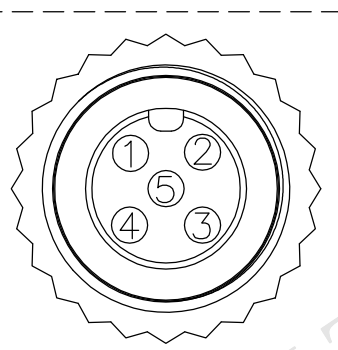

REV.	ECN NO.	DATE	SIGN	DESCRIPTION
B	LEN1660925~928	2016/06/22	Vicky	Update Logo

Cable ②

12P-05BFFM-SL8000 ①
Color: Black

MCP-05BFFM-SL8AXX

XX:01~99Meters
 01:01Meter
 02:02Meters
 :
 :
 99:99Meters
 Cable Length(L):01~99Meters

Pin Assignments
Front View

5	Blue	(24AWG)	Twist
4	White	(24AWG)	
3	Black	(22AWG)	Twist
2	Red	(22AWG)	
1	Shield	(22AWG)	
Conn.	Wire Color		
	Pin Out		

- Note:
- * Ⓞ Important Dimension.
 - * Waterproof Rate: IP68
IP68: 1M Depth Of Water In 24hours
 - * Connector: Polyurethane (PU), Black
 - * Female Pin: Copper Alloy, Gold Plated
 - * Cable: (24AWG*1P+Al)+(22AWG*1P+Al)+Drain +Al.Mylar+Braid, OD=6.0mm, Black
 - * Cable Length Tolerance: 1M:±40mm
 02M~05M:±60mm
 06M~10M:±100mm
 11M~30M:±200mm
 31M~99M:±500mm

UNIT:mm		TITLE	M12P Conn NMEA	ITEM NO		DRAWN BY	Vicky	DATE	2016/06/22
TOLERANCE	±0.5 mm		Cable Screw 5Pin F Conn F Pin	DWG NO	MCP-05BFFM-SL8AXX	CHECKED BY	Rita	DATE	2016/06/22
		SCALE	Free	SHEET	1 OF 1	APPROVED BY	Lisa	DATE	2016/06/22
REV.	B	SIZE	A4	QC	:Inspection Item	CUSTOMER	ALTW		