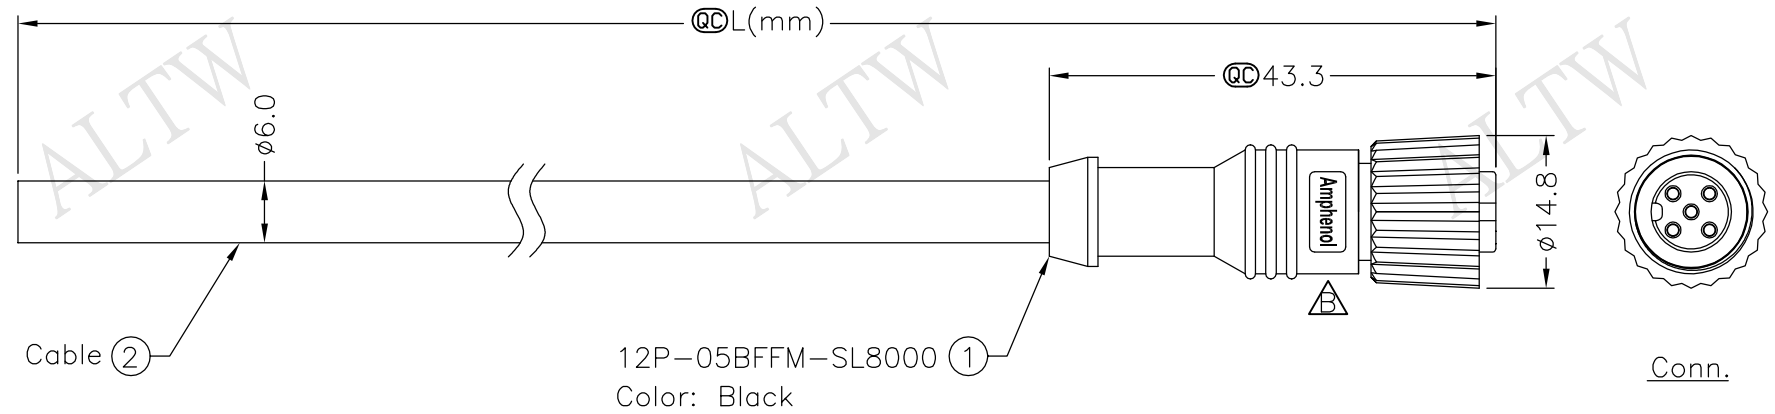

REV.	ECN NO.	DATE	SIGN	DESCRIPTION
B	LEN1660925~928	2016/06/22	Vicky	Update Logo

Cable ②

12P-05BFFM-SL8000 ①
Color: Black

MCP-05BFFM-SL8AXX

XX:01~99Meters
 01:01Meter
 02:02Meters
 :
 :
 99:99Meters
 Cable Length(L):01~99Meters

Pin Assignments
Front View

5	Blue	(24AWG)	Twist
4	White	(24AWG)	
3	Black	(22AWG)	Twist
2	Red	(22AWG)	
1	Shield	(22AWG)	
Conn.	Wire Color		
	Pin Out		

- Note:
- * Ⓞ Important Dimension.
 - * Waterproof Rate: IP68
IP68: 1M Depth Of Water In 24hours
 - * Connector: Polyurethane (PU), Black
 - * Female Pin: Copper Alloy, Gold Plated
 - * Cable: (24AWG*1P+Al)+(22AWG*1P+Al)+Drain +Al.Mylar+Braid, OD=6.0mm, Black
 - * Cable Length Tolerance: 1M:±40mm
 02M~05M:±60mm
 06M~10M:±100mm
 11M~30M:±200mm
 31M~99M:±500mm

UNIT:mm		TITLE	M12P Conn NMEA	ITEM NO		DRAWN BY	Vicky	DATE	2016/06/22
TOLERANCE	±0.5 mm		Cable Screw 5Pin F Conn F Pin	DWG NO	MCP-05BFFM-SL8AXX	CHECKED BY	Rita	DATE	2016/06/22
		SCALE	Free	SHEET	1 OF 1	APPROVED BY	Lisa	DATE	2016/06/22
REV.	B	SIZE	A4	QC	:Inspection Item	CUSTOMER	ALTW		