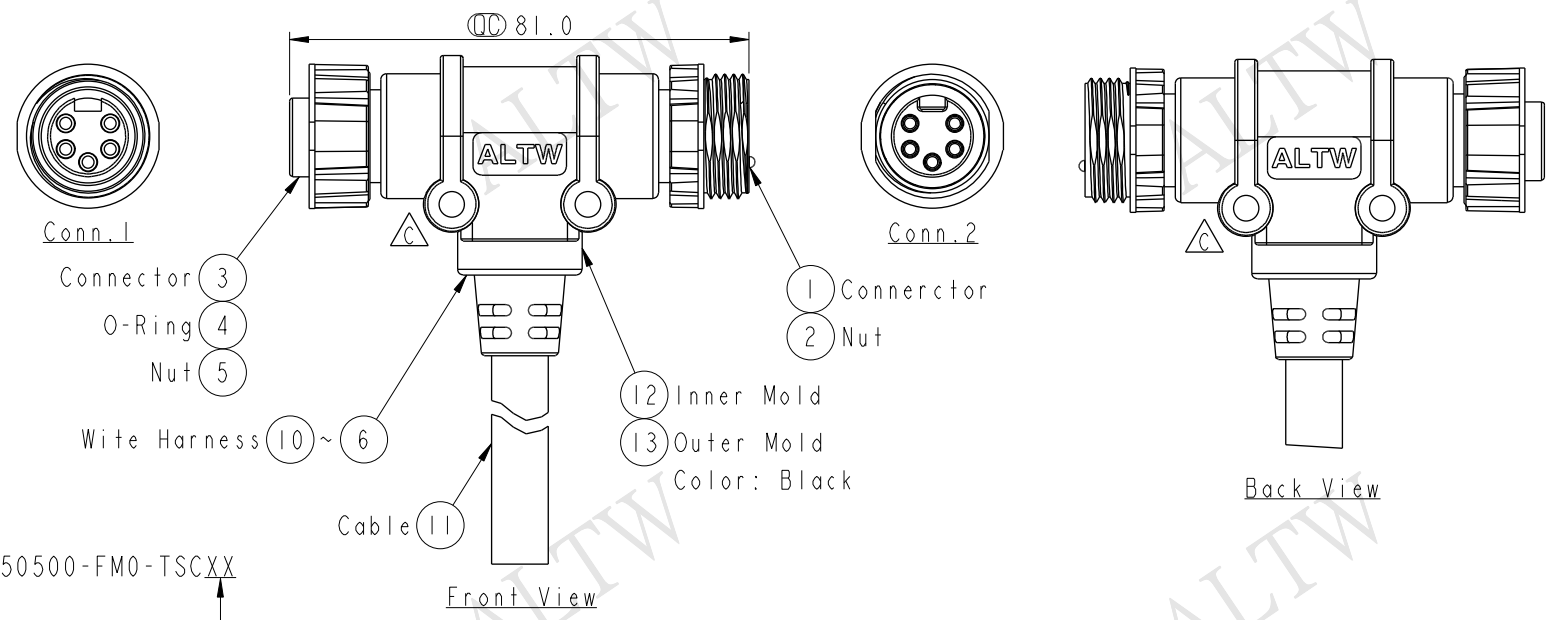

ALTW
 CONFIDENTIAL
 2015-10-13
 R&D DEPT.

Conn. 1
Pin Assignments
Front View

Conn. 2
Pin Assignments
Front View

MN-050500-FM0-TSCXX
 XX: 01~99Meters
 01: 01Meters
 02: 02Meters
 ...
 99: 99Meters
 Cable Length(L): 01~99Meters

Blue (18AWG) 藍	5	5	Blue (18AWG) 藍
White (18AWG) 白	4	4	White (18AWG) 白
Black (16AWG) 黑	3	3	Black (16AWG) 黑
Red (16AWG) 紅	2	2	Red (16AWG) 紅
Green (18AWG) 綠	1	1	Drain (18AWG) 地線
Wire Color $\triangle B$	Conn. 1	Conn. 2	Cable $\triangle D$
Pin Out			

Note:

- * QC Important Dimension
- * Waterproof Rate: IP68
IP68: 1M Depth Of Water In 24hours
- * Connector: Nylon+GF, Black
- * Pin: Copper Alloy, Gold Plated
- * Wire Harness: UL1007
- * Cable: UL20276 [(18#*IP+AL0+(16#*IP+AL)]+D+AL+B,
PVC Jacket, UV Resistant, Black, OD10.0mm
- * Cable Length Tolerance: $\triangle B$
01M: $\pm 40\text{mm}$
02M~05M: $\pm 60\text{mm}$
06M~10M: $\pm 100\text{mm}$
11M~30M: $\pm 200\text{mm}$
31M~99M: $\pm 500\text{mm}$

UNIT:mm

TOLERANCE $\pm 0.5 \text{ mm}$

TITLE Mini T-Cable
Screw FM Conn FM Pin To Cable

SCALE 3:4 SIZE A4 SHEET 1 OF 1

REV. D WC-REV. A.2 QC : Inspection item

Amphenol LTW
 安費諾亮泰企業股份有限公司

ITEM NO	DRAWN BY	DATE
DWG NO	CHECKED BY	DATE
CUSTOMER	APPROVED BY	DATE
ALTW	Vicky Rita Lisa	2015-10-13 2015-10-13 2015-10-13