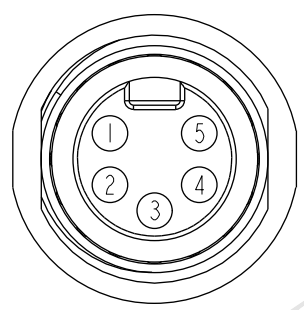

ALTW
 CONFIDENTIAL
 2015-10-13
 R&D DEPT.

Conn. 1
Pin Assignments
Front View

Conn. 2
Pin Assignments
Front View

MN-050500-FM0-TSCXX
 XX: 01~99Meters
 01: 01Meters
 02: 02Meters
 ...
 99: 99Meters
 Cable Length(L): 01~99Meters

Note:

- * QC Important Dimension
- * Waterproof Rate: IP68
IP68: 1M Depth Of Water In 24hours
- * Connector: Nylon+GF, Black
- * Pin: Copper Alloy, Gold Plated
- * Wire Harness: UL1007
- * Cable: UL20276 [(18#*IP+AL0+(16#*IP+AL)]+D+AL+B,
PVC Jacket, UV Resistant, Black, OD10.0mm
- * Cable Length Tolerance: $\triangle B$
01M: $\pm 40\text{mm}$
02M~05M: $\pm 60\text{mm}$
06M~10M: $\pm 100\text{mm}$
11M~30M: $\pm 200\text{mm}$
31M~99M: $\pm 500\text{mm}$

UNIT:mm

TOLERANCE $\pm 0.5 \text{ mm}$

TITLE Mini T-Cable
Screw FM Conn FM Pin To Cable

SCALE 3:4 SIZE A4 SHEET 1 OF 1

REV. D WC-REV. A.2 QC : Inspection item

Amphenol LTW
 安費諾亮泰企業股份有限公司

ITEM NO	DRAWN BY	DATE
DWG NO	CHECKED BY	DATE
CUSTOMER	APPROVED BY	DATE
ALTW	Vicky Rita Lisa	2015-10-13 2015-10-13 2015-10-13