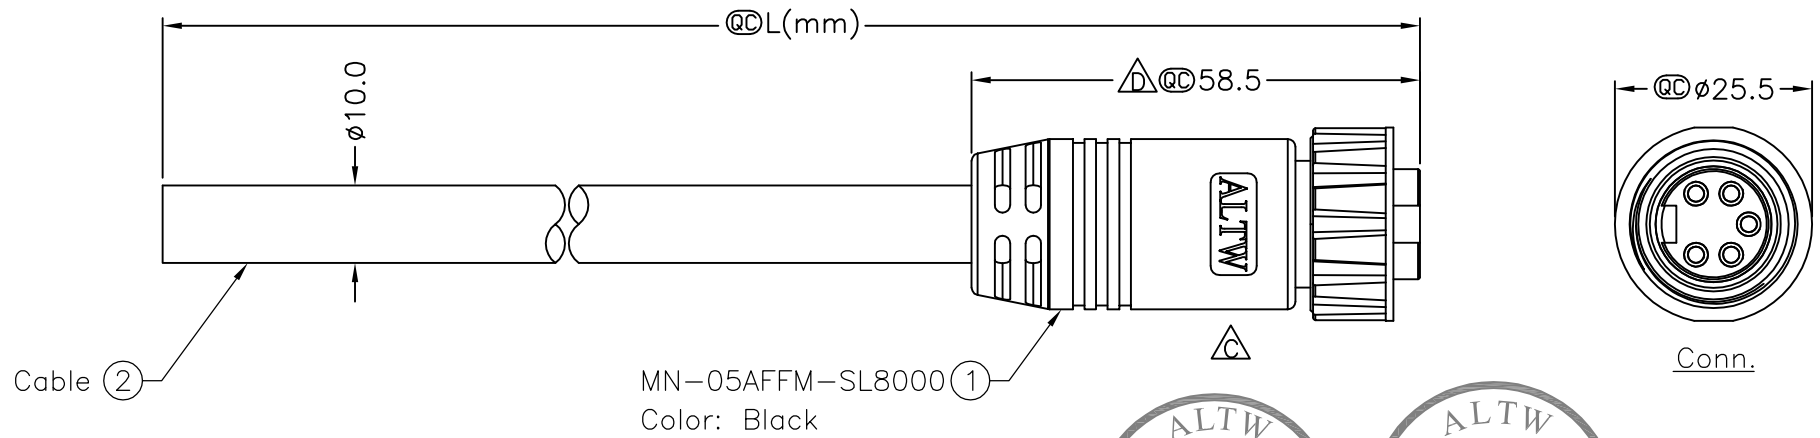

REV.	ECN NO.	DATE	SIGN	DESCRIPTION
B	LEN1110471~475	2011/01/20	Jordan	Edit IP68, O-ring color, nut, cable, cable length tolerance
C	LEN1670622~628	2016/07/12	Vicky	Update Logo
D	LEN1810159~166	2017/01/22	Ruru	Modify 58.0 To 58.5

THIS DOCUMENT IS SUBJECT TO CHANGE WITHOUT NOTICE. IT IS CONFIDENTIAL AND A PROPERTY OF Amphenol LTW. DISCLOSE TO THIRD PARTY HAS TO BE AUTHORIZED BY Amphenol LTW.

MN-05AFFM-SL8CXX
 XX: 01~99Meters
 01: 01Meter
 02: 02Meters
 ...
 99: 99Meters
 Cable Length(L): 01~99Meters

- Note:
- * QC Important Dimension.
 - $\triangle A$ * Waterproof Rate: IP68
IP68: 1M Depth Of Water In 24hours
 - * Housing: Polyurethane, Black
 - * Female Pin: Copper Alloy, Gold Plated
 - $\triangle B$ * O-ring: Viton, Green
 - $\triangle B$ * Nut: Zinc Alloy, Nickel Plated
 - $\triangle B$ * Cable: UL20276 ((18#*1P+AL)+(16#*1P+AL))+D+AL+B, Black, PVC Jacket, UV Resistant, OD=10.0mm
 - $\triangle B$ * Cable Length Tolerance: 01M: ±40mm
02M~05M: ±60mm
06M~10M: ±100mm
11M~30M: ±200mm
31M~99M: ±500mm

Pin Assignments
Front View

5	Blue	18AWG	藍
4	White	18AWG	白
3	Black	16AWG	黑
2	Red	16AWG	紅
1	Drain	18AWG	地線
Conn.	Wire Color		
Pin Out			

UNIT:mm	
TOLERANCE	
±0.5 mm	

TITLE NMEA Mini Conn Cable Screw 5Pin F Conn F Pin			
SCALE	Free	SHEET	1 OF 1
REV.	D	SIZE	A4
QC : Inspection Item			