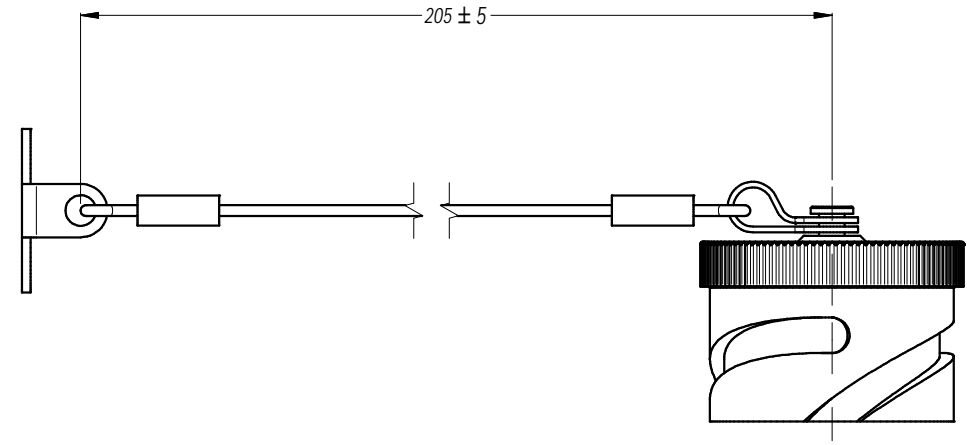

6 5 4 3 2 1

F
E
D
C
B
A

P/N	COMPONENTS
MP-25042-13L	MP-4106-13S
MP-25042-19L	MP-4106-19S
MP-25042-25L	MP-4106-25S
MP-25042-37L	MP-4106-37S
MP-25042-54L	MP-4106-54S
MP-25042-85L	MP-4106-85S
MP-25042-150L	MP-4106-150S

4	PG RING	1
3	CRIMP SWAGE	2
2	LANYARD PVC COATED OD 1.5mm	1
1	DUST CAP FOR PLUG MP-4106	1
ITEM	DESCRIPTION	QTY
Parts List		

UNLESS OTHERWISE SPECIFIED TOLERANCE TO BE:		THIS DOCUMENT IS THE PROPERTY OF AMPHENOL AUSTRALIA PTY. LTD. NO PART THEREOF MAY BE REPRODUCED AND USED WITHOUT THE PRIOR WRITTEN CONSENT OF THE OWNER			
LINEAR		ANGULAR		CAD FILE: 50250020432110	DRN: A.O
X ± N/A	X' ± 1	X' ± 30'	X' ± 15'	DATE: 08/04/08	DATE: 08/04/08
X.X ± .2	X.X' ± 30'	X.XX ± .05	X.XX' ± 15'	MATL: ----	CKD: B.Z
BREAK ALL SHARP EDGES AND REMOVE ALL BURRS		FINISH: ----		APP'D: P.M	DATE: 08/04/08
DO NOT SCALE		THIRD ANGLE PROJECTION		SCALE: 1:1	PART No: MP-25042-**L
DIMENSIONS IN MILLIMETRES		SIZE: A4			

0	FIRST ISSUE	08/04/08	A.O	8740	
REV	DESCRIPTION	DATE	BY	CHG/No	
REVISION HISTORY					
TITLE: DUST CAP FOR MP-4106		Amphenol Amphenol Australia Pty Ltd, 2 Fiveways Blvd, Keysborough, Vic3173			
DRAWING NO. 50250020-432-1					SHEET 1/1

6 5 4 3 2 1