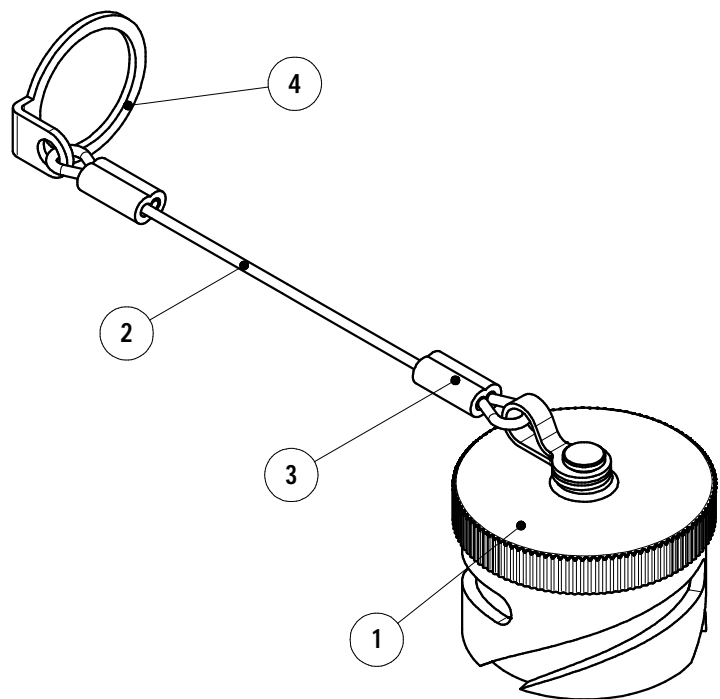

6 5 4 3 2 1

F
E
D
C
B
A

P/N	COMPONENTS
MP-25042-13L	MP-4106-13S
MP-25042-19L	MP-4106-19S
MP-25042-25L	MP-4106-25S
MP-25042-37L	MP-4106-37S
MP-25042-54L	MP-4106-54S
MP-25042-85L	MP-4106-85S
MP-25042-150L	MP-4106-150S

4	PG RING	1
3	CRIMP SWAGE	2
2	LANYARD PVC COATED OD 1.5mm	1
1	DUST CAP FOR PLUG MP-4106	1
ITEM	DESCRIPTION	QTY
Parts List		

UNLESS OTHERWISE SPECIFIED TOLERANCE TO BE:		THIS DOCUMENT IS THE PROPERTY OF AMPHENOL AUSTRALIA PTY. LTD. NO PART THEREOF MAY BE REPRODUCED AND USED WITHOUT THE PRIOR WRITTEN CONSENT OF THE OWNER			
LINEAR		ANGULAR		CAD FILE: 50250020432110	DRN: A.O
X ± N/A	X' ± 1	X' ± 30'	X' ± 15'	DATE: 08/04/08	DATE: 08/04/08
X.X ± .2	X.X' ± 30'	X.XX ± .05	X.XX' ± 15'	MATL: ----	CKD: B.Z
BREAK ALL SHARP EDGES AND REMOVE ALL BURRS		FINISH: ----		APP'D: P.M	DATE: 08/04/08
DO NOT SCALE		THIRD ANGLE PROJECTION		SCALE: 1:1	PART No: MP-25042-**L
DIMENSIONS IN MILLIMETRES		SIZE: A4			

0	FIRST ISSUE	08/04/08	A.O	8740	
REV	DESCRIPTION	DATE	BY	CHG/No	
REVISION HISTORY					
TITLE: DUST CAP FOR MP-4106		Amphenol Amphenol Australia Pty Ltd, 2 Fiveways Blvd, Keysborough, Vic3173			
DRAWING NO. 50250020-432-1					SHEET 1/1

6 5 4 3 2 1