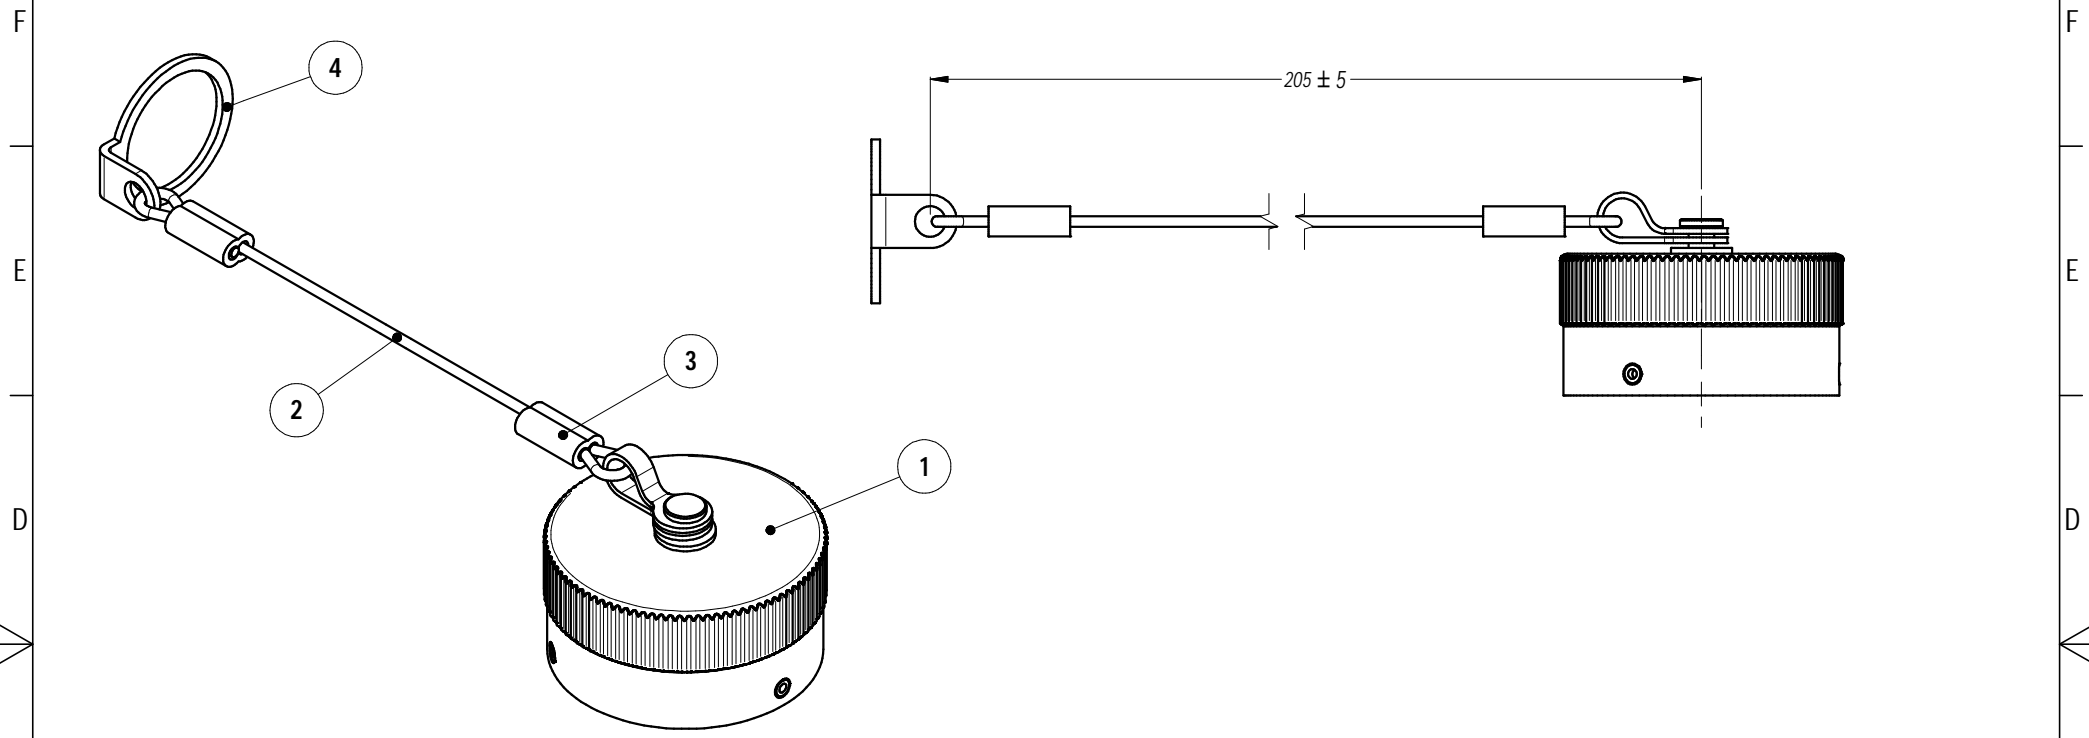

6 5 4 3 2 1

P/N	TO SUIT CONNECTOR
MP-25043-13L	MP-4101-13P
MP-25043-19L	MP-4103-19P
MP-25043-25L	MP-4101-25P
MP-25043-37L	MP-4101-37P
MP-25043-54L	MP-4101-54P
MP-25043-85L	MP-4101-85P
MP-25043-150L	MP-4101-150P

4	PG RING	1
3	CRIMP SWAGE	2
2	LANYARD PVC COATED OD 1.5mm	1
1	DUST CAP FOR PLUG MP-4101	1
ITEM	DESCRIPTION	QTY
Parts List		

UNLESS OTHERWISE SPECIFIED TOLERANCE TO BE:		THIS DOCUMENT IS THE PROPERTY OF AMPHENOL AUSTRALIA PTY. LTD. NO PART THEREOF MAY BE REPRODUCED AND USED WITHOUT THE PRIOR WRITTEN CONSENT OF THE OWNER			
LINEAR	ANGULAR	CAD FILE: 50250021432110		DRN: A.O	DATE: 09/04/08
X ± N/A	X' ± 1	MATERIAL: -----		CKD: B.Z	DATE: 09/04/08
X.X ± .2	X.X' ± 30'	FINISH: -----		APP'D: P.M	DATE: 09/04/08
X.XX ± .05	X.XX" ± 15'	DIMENSIONS IN MILLIMETRES		SCALE: 1:1	PART No: MP-25043-***L