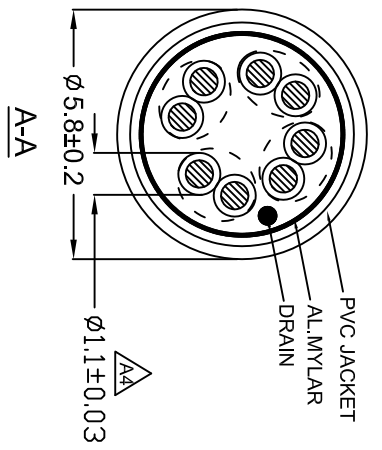

REV.	DESCRIPTION	REVISIONS	DATE	APPROVED
A2	CHANGE TO BE NON-BOOT/NO-MOLDING		18/01/07	
A3	CHANGE SR FROM BOOT TO MOLDING		01/03/2007	
A4	CHANGE INSULATION FROM Ø1.0mm TO Ø1.1mm & US PLUG		25.11.2014	
A5	ADD COLOR BLACK		23/May/2015	
B0	ADD LENGTH 6" - Delete COLOR BLACK.		7/May/2019	

LENGTH & P/N Table

LENGTH	P/N	COLOR
6 Inch±0.8 inch	MP-54RJ45SNNE-006In	Beige
2FT±1.2 inch	MP-54RJ45SNNE-002	Beige
3FT±1.2 inch	MP-54RJ45SNNE-003	Beige
5FT±2 inch	MP-54RJ45SNNE-005	Beige
7FT±2 inch	MP-54RJ45SNNE-007	Beige
10FT±2 inch	MP-54RJ45SNNE-010	Beige
15FT±2 inch	MP-54RJ45SNNE-015	Beige
25FT±4 inch	MP-54RJ45SNNE-025	Beige
50FT±8 inch	MP-54RJ45SNNE-050	Beige
100FT±8 inch	MP-54RJ45SNNE-100	Beige

PIN OUT: T568B

PLUG 1	PLUG 2	COLOR
PIN 1	PIN 1	WHITE/ORANGE
PIN 2	PIN 2	ORANGE
PIN 3	PIN 3	WHITE/GREEN
PIN 4	PIN 4	BLUE
PIN 5	PIN 5	WHITE/BLUE
PIN 6	PIN 6	GREEN
PIN 7	PIN 7	WHITE/BROWN
PIN 8	PIN 8	BROWN
Shielded	Shielded	DRAIN WIRE