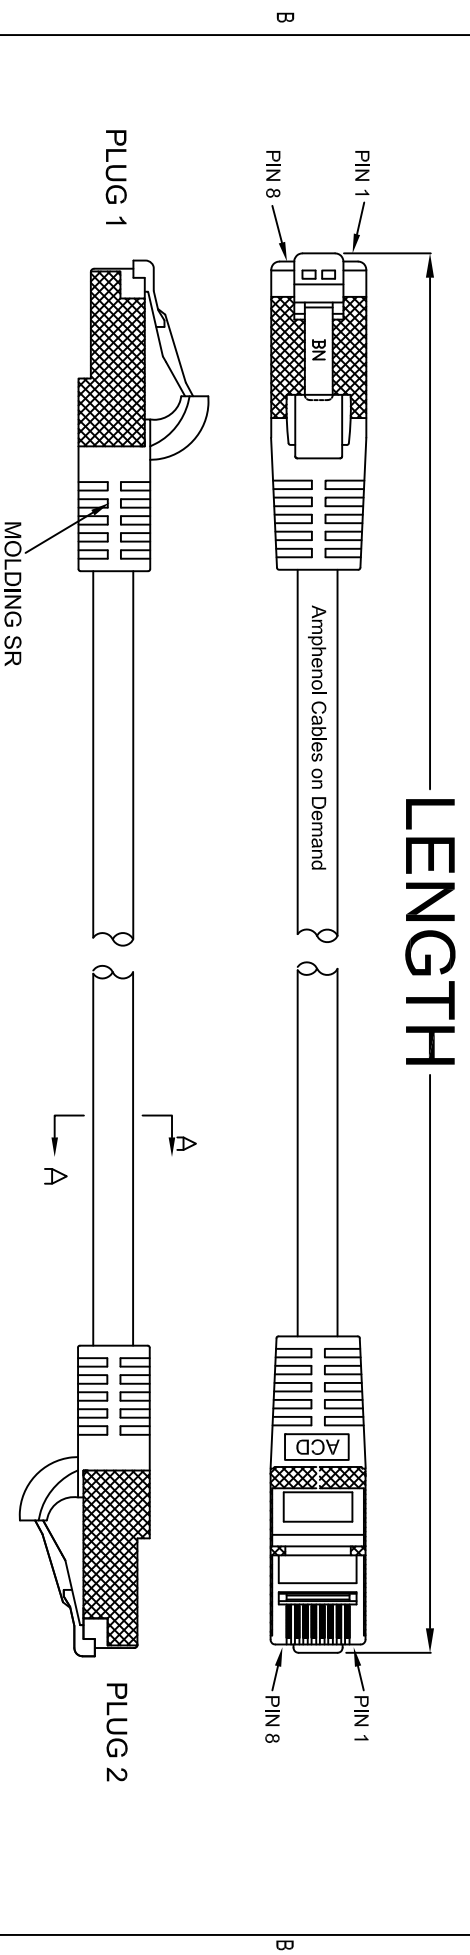

THE INFORMATION CONTAINED IN THIS DRAWING IS THE SOLE PROPERTY OF AMPHENOL CABLES ON DEMAND. ANY REPRODUCTION OR DISCLOSURE TO THIRD PARTIES IN PART OR WHOLE, WITHOUT THE EXPRESS WRITTEN PERMISSION OF AMPHENOL CABLES ON DEMAND IS PROHIBITED.

REV.	DESCRIPTION	REVISIONS	DATE	APPROVED
A2	CHANGE TO BE NON-BOOT/NO-MOLDING		18/01/07	
A3	CHANGE SR FROM BOOT TO MOLDING		01/03/2007	
A4	CHANGE INSULATION FROM Ø1.0mm TO Ø1.1mm & US PLUG		25.11.2014	
A5	ADD COLOR BLACK		23/May/2015	
B0	ADD LENGTH 6" - Delete COLOR BLACK.		7/May/2019	

LENGTH & P/N Table

LENGTH	P/N	COLOR
6 Inch±0.8 inch	MP-54RJ45SNNE-006In	Beige
2FT±1.2 inch	MP-54RJ45SNNE-002	Beige
3FT±1.2 inch	MP-54RJ45SNNE-003	Beige
5FT±2 inch	MP-54RJ45SNNE-005	Beige
7FT±2 inch	MP-54RJ45SNNE-007	Beige
10FT±2 inch	MP-54RJ45SNNE-010	Beige
15FT±2 inch	MP-54RJ45SNNE-015	Beige
25FT±4 inch	MP-54RJ45SNNE-025	Beige
50FT±8 inch	MP-54RJ45SNNE-050	Beige
100FT±8 inch	MP-54RJ45SNNE-100	Beige

PIN OUT: T568B

PLUG 1	PLUG 2	COLOR
PIN 1	PIN 1	WHITE/ORANGE
PIN 2	PIN 2	ORANGE
PIN 3	PIN 3	WHITE/GREEN
PIN 4	PIN 4	BLUE
PIN 5	PIN 5	WHITE/BLUE
PIN 6	PIN 6	GREEN
PIN 7	PIN 7	WHITE/BROWN
PIN 8	PIN 8	BROWN
Shielded	Shielded	DRAIN WIRE