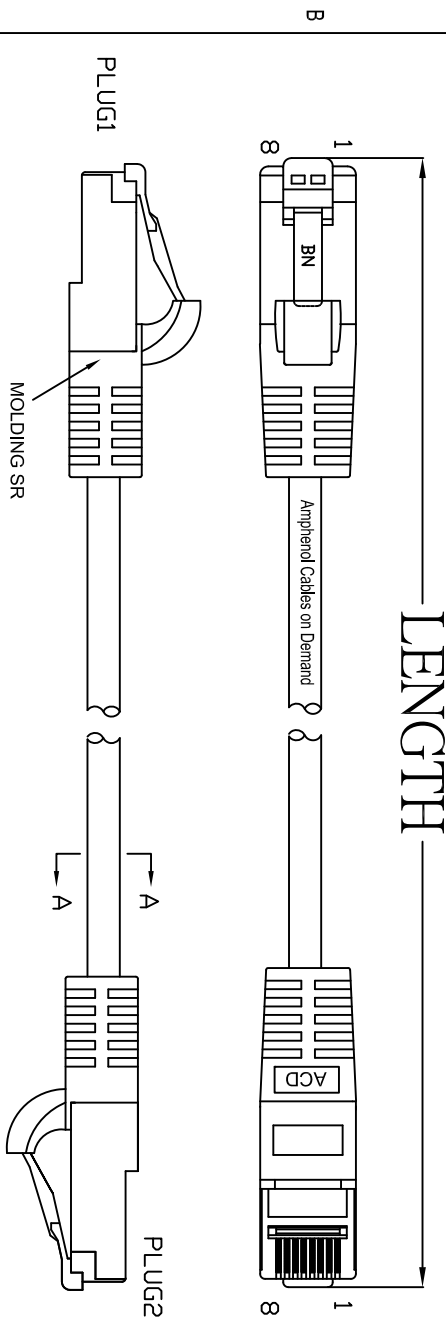

THE INFORMATION CONTAINED IN THIS DRAWING IS THE SOLE PROPERTY OF AMPHENOL CABLES ON DEMAND. ANY REPRODUCTION OR DISCLOSURE TO THIRD PARTIES IN PART OR WHOLE, WITHOUT THE EXPRESS WRITTEN PERMISSION OF AMPHENOL CABLES ON DEMAND IS PROHIBITED.

REV.	DESCRIPTION	DATE	APPROVED
A	NEW RELEASE	07/31/08	
A1	CHANGE PART NUMBER	20/7/1/08	
A2	CHANGE SR FROM SCOT TO MOLDS	01/03/07	
A3	ADD L12FT	30/7/0/09	
A4	ADD L=16FT/20FT/20FT	02/06/10	
A5	Correction the title.	17/Jun/2021	

LENGTH & P/N Table

LENGTH	P/N	Cable Color
1FT±1 inch	MP-64RJ45UNNK-001	Black
3FT±1 inch	MP-64RJ45UNNK-003	Black
5FT±2 inch	MP-64RJ45UNNK-005	Black
6FT±2 inch	MP-64RJ45UNNK-006	Black
10FT±3 inch	MP-64RJ45UNNK-010	Black
12FT±3 inch	MP-64RJ45UNNK-012	Black
14FT±3 inch	MP-64RJ45UNNK-014	Black
16FT±3 inch	MP-64RJ45UNNK-016	Black
20FT±3 inch	MP-64RJ45UNNK-020	Black
25FT±4 inch	MP-64RJ45UNNK-025	Black
30FT±4 inch	MP-64RJ45UNNK-030	Black
50FT±8 inch	MP-64RJ45UNNK-050	Black
100FT±8 inch	MP-64RJ45UNNK-100	Black

PIN OUT: T568B		
P1	P2	COLOR
PIN1	PIN1	WHITE/ORANGE
PIN2	PIN2	ORANGE
PIN3	PIN3	WHITE/GREEN
PIN4	PIN4	BLUE
PIN5	PIN5	WHITE/BLUE
PIN6	PIN6	GREEN
PIN7	PIN7	WHITE/BROWN
PIN8	PIN8	BROWN

UNLESS OTHERWISE SPECIFIED DIMENSIONS ARE IN INCHES TOLERANCES ARE:		E&R NO.	
DEIMALS		APPROVALS	DATE
.X	±X	LF	02/06/10
.XX	±XX	CHECKED	BA
.XXX	±XXX	RESP ENG	02/06/10
THIRD ANGLE PROJECTION		DESIGN ENG	
AMPHENOL CABLES ON DEMAND 20 VALLEY ST. ENDICOTT, NY 13760		SIZE	DWG. NO.
		A	MP-64RJ45UNNK-XXX
ASM CBL RJ45/RJ45 CAT.6 4PR PATCH CORDS		REV.	A5