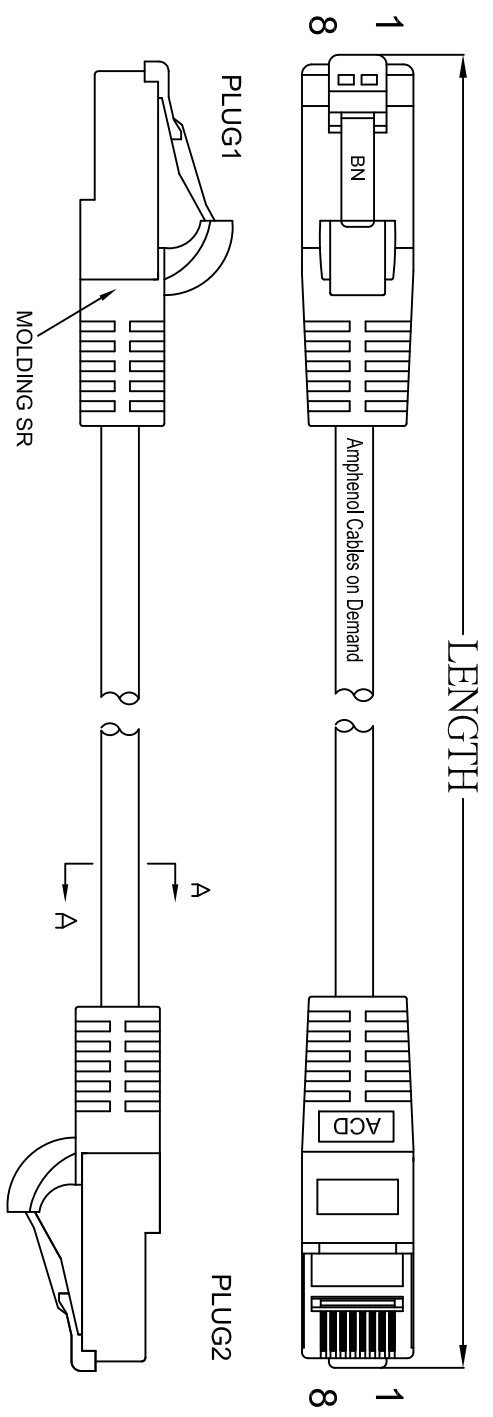

4  
3  
2  
1

THE INFORMATION CONTAINED IN THIS DRAWING IS THE SOLE PROPERTY OF AMPHENOL CABLES ON DEMAND. ANY REPRODUCTION OR DISCLOSURE TO THIRD PARTIES IN PART OR WHOLE WITHOUT THE EXPRESS WRITTEN PERMISSION OF AMPHENOL CABLES ON DEMAND IS PROHIBITED.

REV.	DESCRIPTION	REVISIONS	DATE	APPROVED
A	NEW RELEASE		04/APR/2019	

LENGTH & P/N Table

LENGTH	P/N	Cable Color
1FT±1 inch	MP-64RJ45UNNP-001	Purple
3FT±1 inch	MP-64RJ45UNNP-003	Purple
5FT±2 inch	MP-64RJ45UNNP-005	Purple
6FT±2 inch	MP-64RJ45UNNP-006	Purple
7FT±2 inch	MP-64RJ45UNNP-007	Purple
10FT±3 inch	MP-64RJ45UNNP-010	Purple
14FT±3 inch	MP-64RJ45UNNP-014	Purple
25FT±4 inch	MP-64RJ45UNNP-025	Purple
50FT±8 inch	MP-64RJ45UNNP-050	Purple
100FT±8 inch	MP-64RJ45UNNP-100	Purple

PIN	OUT:	T568B	COLOR
P1	P2		
PIN1	PIN1		WHITE/ORANGE
PIN2	PIN2		ORANGE
PIN3	PIN3		WHITE/GREEN
PIN4	PIN4		BLUE
PIN5	PIN5		WHITE/BLUE
PIN6	PIN6		GREEN
PIN7	PIN7		WHITE/BROWN
PIN8	PIN8		BROWN

UNLESS OTHERWISE SPECIFIED DIMENSIONS ARE IN INCHES TOLERANCES ARE:

DECIMALS	ANGLES
.X	±X°
.XX	±XX
.XXX	±XXX

E&R NO.		DATE		ASSEMBLY NO.	REV.
APPROVALS	DATE	APPROVALS	DATE		
DRAWN	LF	04/APR/2019		20 VALLEY ST. ENDICOTT NY 13760	A
CHECKED	BA	04/APR/2019			
RESP ENG				MP-64RJ45UNNP-XXX	A