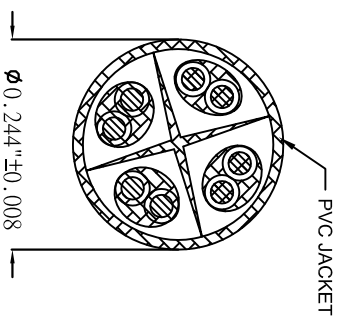

4  
3  
2  
1

THE INFORMATION CONTAINED IN THIS DRAWING IS THE SOLE PROPERTY OF AMPHENOL CABLES ON DEMAND. ANY REPRODUCTION OR DISCLOSURE TO THIRD PARTIES IN PART OR WHOLE WITHOUT THE EXPRESS WRITTEN PERMISSION OF AMPHENOL CABLES ON DEMAND IS PROHIBITED.

REV.	DESCRIPTION	REVISIONS	DATE	APPROVED
A	NEW RELEASE		04/APR/2019	

LENGTH & P/N Table

LENGTH	P/N	Cable Color
1FT±1 inch	MP-64RJ45UNNP-001	Purple
3FT±1 inch	MP-64RJ45UNNP-003	Purple
5FT±2 inch	MP-64RJ45UNNP-005	Purple
6FT±2 inch	MP-64RJ45UNNP-006	Purple
7FT±2 inch	MP-64RJ45UNNP-007	Purple
10FT±3 inch	MP-64RJ45UNNP-010	Purple
14FT±3 inch	MP-64RJ45UNNP-014	Purple
25FT±4 inch	MP-64RJ45UNNP-025	Purple
50FT±8 inch	MP-64RJ45UNNP-050	Purple
100FT±8 inch	MP-64RJ45UNNP-100	Purple

PIN	OUT:	T568B	COLOR
P1	P2		
PIN1	PIN1		WHITE/ORANGE
PIN2	PIN2		ORANGE
PIN3	PIN3		WHITE/GREEN
PIN4	PIN4		BLUE
PIN5	PIN5		WHITE/BLUE
PIN6	PIN6		GREEN
PIN7	PIN7		WHITE/BROWN
PIN8	PIN8		BROWN

UNLESS OTHERWISE SPECIFIED DIMENSIONS ARE IN INCHES TOLERANCES ARE: