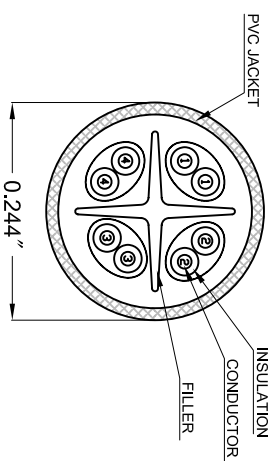

REV.	DESCRIPTION	REVISIONS	DATE	APPROVED
A	NEW RELEASE		3/APR/2014	

Length Tolerance:

- Length <= 0.5M +30/-0mm
- Length > 0.5M & < 1M +50/-0mm
- Length >= 1M & <= 5M +/-50mm
- Length > 5M & <= 10M +/-100mm

CAT.6 UTP LAN CABLE:

1. Conductor (Stranded): 24AWG(7X0.20mm);
2. Insulation: HD-PE;
3. Color Code:
 - PAIR 1: Blue & White/Blue
 - PAIR 2: Orange & White/Orange
 - PAIR 3: Green & White/Green
 - PAIR 4: Brown & White/Brown
4. Cable Marking:

Amphenol Cables on Demand TYPE CM 24AWG 4PR 75° C (UL) c(UL) E314104 ETL VERIFIED TIA/EIA-568-B-2-1 UTP CAT 6

5. Rated Temperature: 75° C.
6. Rated Voltage: 300V.
7. UL cUL CM TYPE.
8. Impedance: 100± 15% Ω (1~250 MHz)
9. DC-Resistance Capacitance Unbalance: 5%
10. DC-Resistance: 9.38Ω/100m AT 20° C MAX
11. Bandwidth: 250 MHz
12. Bending Radius: 25.4mm (1") min
13. Transmission Requirements TIA/EIA-568-B-2-1 PATCH CORD

PIN OUT: T568B

PLUG 1	PLUG 2	COLOR
PIN 1	PIN 1	WHITE/ORANGE
PIN 2	PIN 2	ORANGE
PIN 3	PIN 3	WHITE/GREEN
PIN 4	PIN 4	BLUE
PIN 5	PIN 5	WHITE/BLUE
PIN 6	PIN 6	GREEN
PIN 7	PIN 7	WHITE/BROWN
PIN 8	PIN 8	BROWN