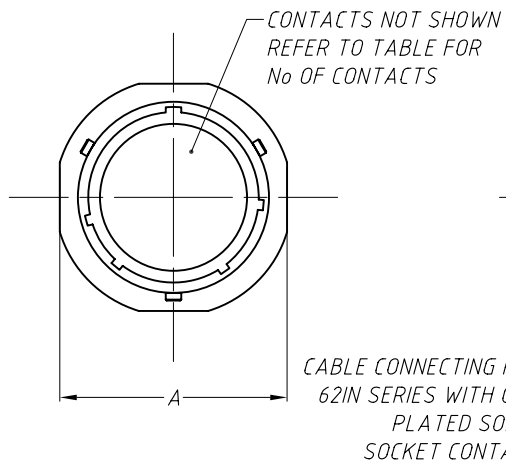

ISO VIEW
(FOR DUST CAP OPTION
REFER TO TABLE)

ITEM	PART No	DUST CAP OPTION	SHELL SIZE	No OF CONTACTS	A	DIA B	C $\pm \frac{5}{3}$	THREAD F
1	MP-6511-39S	NO	20	39	36.6	34	90	$\frac{3}{4}$ " - 14 NPT
2	MP-6511-39S-C	YES						
3	MP-6511-61S	NO	24	61	43.0	41	100	$\frac{3}{4}$ " - 14 NPT
4	MP-6511-61S-C	YES						

NOTES:

1. MATERIAL & FINISH: DIE CAST ALUMINUM ALLOY, BLACK FINISH
2. ASSEMBLY TO BE SUPPLIED WITH GOLD PLATED SOCKET CONTACTS

CUSTOMER DRAWING

UNLESS OTHERWISE SPECIFIED TOLERANCE TO BE		THIS DOCUMENT IS THE PROPERTY OF AMPHENOL AUSTRALIA PTY. LTD.. NO PART THEREOF MAY BE REPRODUCED AND USED WITHOUT THE PRIOR WRITTEN CONSENT OF THE OWNER				0	FIRST ISSUE	L.V	20-10-05	----	
LINEAR	ANGULAR	CAD FILE: 55010309000121				DRN:	L.V	DATE:	20-10-05	TITLE:	
X ± 0.5	X° ± 1°	MATERIAL: SEE NOTE 1				CKD:	M.P	DATE:	20/02/06	CABLE CONNECTING RECEPTACLE SOCKET CONTACTS	
X.X ± 0.1	X°X' ± 30'	FINISH: SEE NOTE 2				APP'D:	M.P	DATE:	20/02/06		
X.XX ± 0.05	X°X'X" ± 15"	DIMENSIONS IN MILLIMETRES				THIRD ANGLE PROJECTION	SCALE:	NTS	PART No:	SEE TABLE	SIZE: A4
						BY		DATE	CHG/No	Amphenol	
						REV.		CHANGE DETAILS		Amphenol Australia Pty.Ltd, 2 Fiveways Blvd, Keysborough, Vic.3173	
						DRAWING NO.		SHEET		55010309-000-2	
						1 OF 2					