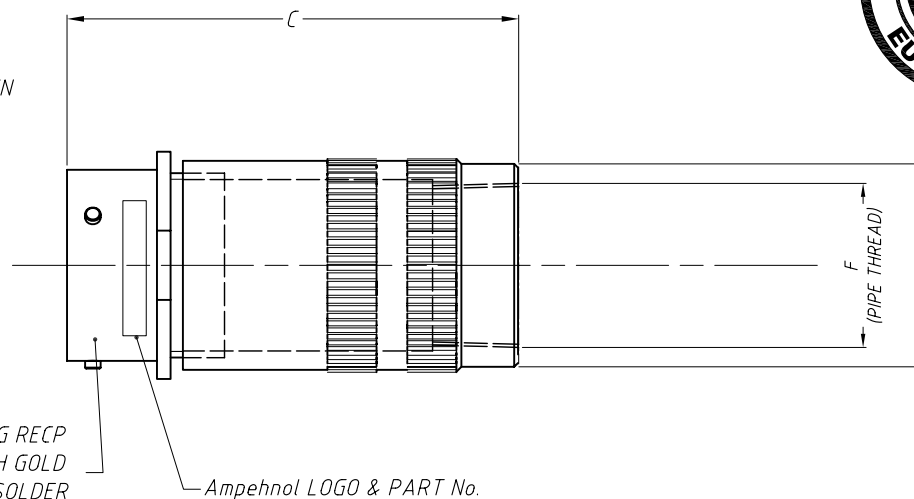

ISO VIEW
(FOR DUST CAP OPTION
REFER TO TABLE)

ITEM	PART No	DUST CAP OPTION	SHELL SIZE	No OF CONTACTS	A	DIA B	C $\pm \frac{5}{3}$	THREAD F
1	MP-6511-39S	NO	20	39	36.6	34	90	$\frac{3}{4}$ " - 14 NPT
2	MP-6511-39S-C	YES						
3	MP-6511-61S	NO	24	61	43.0	41	100	$\frac{3}{4}$ " - 14 NPT
4	MP-6511-61S-C	YES						

NOTES:

1. MATERIAL & FINISH: DIE CAST ALUMINUM ALLOY, BLACK FINISH
2. ASSEMBLY TO BE SUPPLIED WITH GOLD PLATED SOCKET CONTACTS

CUSTOMER DRAWING

UNLESS OTHERWISE SPECIFIED TOLERANCE TO BE		THIS DOCUMENT IS THE PROPERTY OF AMPHENOL AUSTRALIA PTY. LTD.. NO PART THEREOF MAY BE REPRODUCED AND USED WITHOUT THE PRIOR WRITTEN CONSENT OF THE OWNER				0	FIRST ISSUE	L.V	20-10-05	----	
LINEAR	ANGULAR	CAD FILE: 55010309000121				DRN:	L.V	DATE:	20-10-05	TITLE:	
X ± 0.5	X° ± 1°	MATERIAL: SEE NOTE 1				CKD:	M.P	DATE:	20/02/06	CABLE CONNECTING RECEPTACLE SOCKET CONTACTS	
X.X ± 0.1	X°X' ± 30'	FINISH: SEE NOTE 2				APP'D:	M.P	DATE:	20/02/06		
X.XX ± 0.05	X°X'X" ± 15"	DIMENSIONS IN MILLIMETRES				THIRD ANGLE PROJECTION	SCALE:	NTS	PART No:	SEE TABLE	SIZE: A4
						BY		DATE	CHG/No	Amphenol	
						REV.		CHANGE DETAILS		Amphenol Australia Pty.Ltd, 2 Fiveways Blvd, Keysborough, Vic.3173	
						DRAWING NO.		SHEET		55010309-000-2	
						1 OF 2					