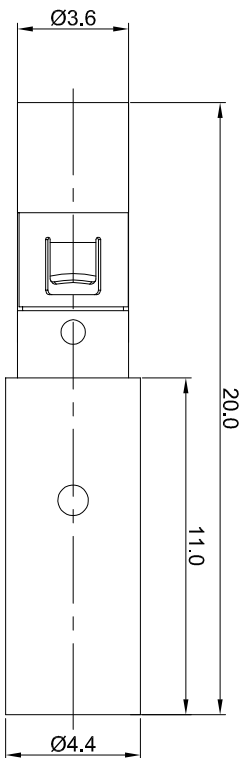

REVISIONS				
REV	ECO	DESCRIPTION	DATE	BY APPR
A1	-	FIRST RELEASE	May/27/2017	Tom Tommy
A2	-	Modify the current rating	Jul,10,2017	White Tommy

P/N	CONTACT PLATING(MATING AREA)
MS10B23T	TIN PLATING OVER NICKEL.
MS10B23S	SILVER PLATING OVER NICKEL.
MS10B23F	GOLD FLASH PLATING OVER NICKEL.
MS10B23G5	5µ" GOLD PLATING OVER NICKEL.
MS10B23G10	10µ" GOLD PLATING OVER NICKEL.
MS10B23G15	15µ" GOLD PLATING OVER NICKEL.
MS10B23G30	30µ" GOLD PLATING OVER NICKEL.

- NOTES : (UNLESS OTHERWISE SPECIFIED)
- MATERIAL :
 - CONTACT BODY : COPPER ALLOY.
 - POSITIONING CLIP : COPPER ALLOY.
 - SPECIFICATIONS :
 - CURRENT RATING : 35A(MAX).
 - TERMINATION TYPE : CRIMPING.
 - SUITABLE SOCKET : MP10B23xx.
 - ROHS COMPLIANT.
 - ALL DIMENSIONS ARE FOR REFERENCE USE ONLY.

QUANTITY	PART NUMBER	DESCRIPTION	ITEM
MATERIALS LIST			
UNLESS OTHERWISE SPECIFIED			
1) All dimensions are in millimeters.			
2) Tolerances are as follows:			
1 Pt. DEC & 0.30 Fractions ±1/16"			
3 Pt. DEC & 0.08 Angles ±1°			
3) Note reference = A			
MATERIAL SPECIFICATIONS:		CUSTOMER:	
PROCESS SPECIFICATIONS:		THIS DRAWING IS SUPPLIED FOR INFORMATION ONLY. IT IS NOT TO BE USED FOR PRODUCTION. THE MANUFACTURER ASSUMES NO RESPONSIBILITY FOR REPRODUCTION ERRORS OR MANUFACTURING VARIATIONS.	
NEXT ASSY:		SCALE: NONE	
SIGNATURES		DATE	
DRAWN: White		Jul,10,2017	
CHECKED:		ENGINEER:	
APPROVAL:		APPROVAL:	
ECONOMATE SOCKET CONTACT MACHINE,FEMALE,CONTACT 2.5mm		Sine Systems - www.amphenol-sine.com 44724 Morley Drive Clinton Township, MI 48036	
SIZE	TYPE	DWG NO.	REVISION
B	C-	MS10B23xx	A2
SHEET	1	OF	1

TITLE: ECO-MATE MACHINE FEMALE CONTACT 2.5mm

DWG NO.: MS10B23xx

REV: A2

SH: 1

OF: 1

X-ON Electronics

Largest Supplier of Electrical and Electronic Components

Click to view similar products for [Heavy Duty Power Connectors](#) category: