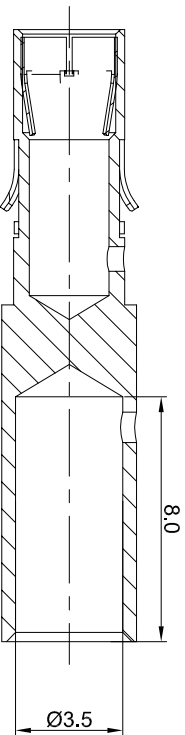

REVISIONS				
REV	ECO	DESCRIPTION	DATE	BY APPR
A1	-	FIRST RELEASE	May/27/2017	Tom Tommy
A2	-	Modify the current rating	Jul,10,2017	White Tommy

P/N	CONTACT PLATING(MATING AREA)
MS10B23T	TIN PLATING OVER NICKEL.
MS10B23S	SILVER PLATING OVER NICKEL.
MS10B23F	GOLD FLASH PLATING OVER NICKEL.
MS10B23G5	5µ" GOLD PLATING OVER NICKEL.
MS10B23G10	10µ" GOLD PLATING OVER NICKEL.
MS10B23G15	15µ" GOLD PLATING OVER NICKEL.
MS10B23G30	30µ" GOLD PLATING OVER NICKEL.

- NOTES : (UNLESS OTHERWISE SPECIFIED)
- MATERIAL :
 - CONTACT BODY : COPPER ALLOY.
 - POSITIONING CLIP : COPPER ALLOY.
 - SPECIFICATIONS :
 - CURRENT RATING : 35A(MAX).
 - TERMINATION TYPE : CRIMPING.
 - SUITABLE SOCKET : MP10B23xx.
 - ROHS COMPLIANT.
 - ALL DIMENSIONS ARE FOR REFERENCE USE ONLY.

QUANTITY	PART NUMBER	DESCRIPTION	ITEM
MATERIALS LIST			
UNLESS OTHERWISE SPECIFIED			
1) All dimensions are in millimeters.			
2) Tolerances are as follows:			
1 Pt. DEC & 0.30 Fractions ±1/16"			
3 Pt. DEC & 0.08 Angles ±1°			
3) Note reference = A			
MATERIAL SPECIFICATIONS:		CUSTOMER:	
PROCESS SPECIFICATIONS:		THIS DRAWING IS SUPPLIED FOR INFORMATION ONLY. IT IS NOT TO BE USED FOR PRODUCTION. THE MANUFACTURER ASSUMES NO RESPONSIBILITY FOR REPRODUCTION ERRORS OR MANUFACTURING VARIATIONS.	
NEXT ASSY:		SCALE: NONE	
SIGNATURES		DATE	
DRAWN: White		Jul,10,2017	
CHECKED:		ENGINEER:	
APPROVAL:		APPROVAL:	
ECONOMATE SOCKET CONTACT MACHINE,FEMALE,CONTACT 2.5mm		Sine Systems - www.amphenol-sine.com 44724 Morley Drive Clinton Township, MI 48036	
SIZE	TYPE	DWG NO.	REVISION
B	C-	MS10B23xx	A2
SHEET	1	OF	1

TITLE: ECO-MATE MACHINE FEMALE CONTACT 2.5mm

DWG NO.: MS10B23xx

REV: A2

SH: 1

OF: 1

X-ON Electronics

Largest Supplier of Electrical and Electronic Components

Click to view similar products for [Heavy Duty Power Connectors](#) category: