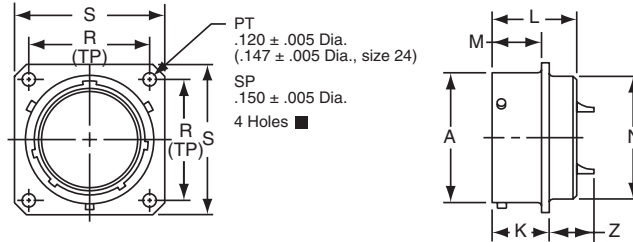

PT02 (MS3112) SP02 box mounting receptacle

- PT02A-XX-XXX
- SP02A-XX-XXX
- * PT02C-XX-XXX
- * SP02C-XX-XXX
- * PT02E-XX-XXX
- * SP02E-XX-XXX
- MS3112E-XX-XXX
- * PT02P-XX-XXX
- * SP02P-XX-XXX
- MS3112P-XX-XXX
- * PT02W-XX-XXX
- * SP02W-XX-XXX

To complete part number see how to order on page 27.

■ (MMC) located within .0025 of (TP)

* The PT02 and SP02 box mounting receptacles are made only to complete a series; no provision is made for accessories or potting on the rear skirt.

Shell Size	Receptacle Front View				Receptacle Side View								
	R (TP)		S		A +.001 -.005	K +.020 -.010		L Max.	M +.010 -.000		N Dia. Max.	Z Max.	
	PT	SP	PT	SP		PT	SP		PT	SP		PT	SP
6	.469	.641	.688	.953	.348	.493	.524	.825	.431	.462	.323	.465	.438
8	.594	.734	.812	1.047	.473	.493	.524	.825	.431	.462	.449	.465	.438
10	.719	.812	.938	1.125	.590	.493	.524	.825	.431	.462	.573	.465	.438
12	.812	.938	1.031	1.250	.750	.493	.524	.825	.431	.462	.699	.465	.438
14	.906	1.031	1.125	1.344	.875	.493	.524	.825	.431	.462	.823	.465	.438
16	.969	1.125	1.219	1.438	1.000	.493	.524	.825	.431	.462	.949	.465	.438
18	1.062	1.203	1.312	1.516	1.125	.493	.524	.825	.431	.462	1.073	.465	.438
20	1.156	1.297	1.438	1.672	1.250	.650	.650	1.076	.556	.556	1.199	.526	.531
22	1.250	1.375	1.562	1.750	1.375	.650	.650	1.076	.556	.556	1.323	.526	.531
24	1.375	1.500	1.688	1.875	1.500	.683	.683	1.109	.589	.589	1.449	.493	.497