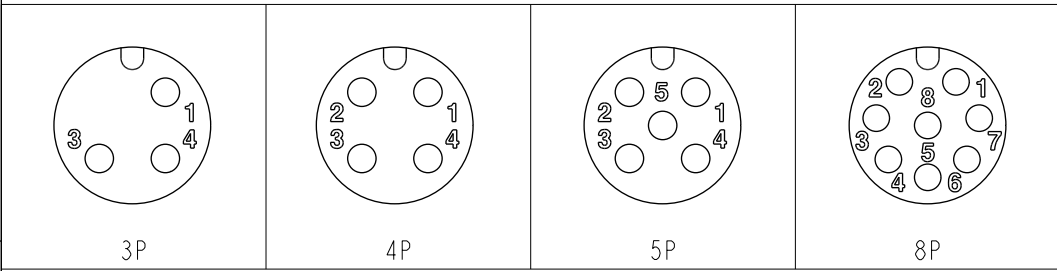

$\triangle B$ MSAP-XXBMMB-SL7001
XX: No. Of Pin

- $\triangle B$
Note:
- * RoHS Compliant
 - * $\text{\textcircled{O}}$ Important Dimension
 - * Waterproof rate: IPX7, mated
 - * Connector
 - Housing: Thermoplastic, Black
 - Pin: Copper alloy, Gold plated
 - Extension Nut: Thermoplastic, Black
 - Nut: Thermoplastic, Black
 - O-Ring: Rubber, Gray
 - * Clamp Ring: Thermoplastic, Black
 - * Sealing Nut: Thermoplastic, Black
 - * Seal: Rubber, Gray, OD: $\varnothing 4.0\text{mm} - \varnothing 8.0\text{mm}$
 - * One set unassembled in one pe bag

Pin Assignments Front View

UNIT: mm	$\text{\textcircled{O}}$	$\text{\textcircled{O}}$	TITLE N SEN, MI2 A -PLASTIC, SCREW $\triangle B$ CABLE W/O SR, M, M, FI SCREWIN
TOLERANCE .X ± 0.25 .XX ± 0.1 .XXX ± 0.05 ANGLES $\pm 1^\circ$	$\triangle B$	SCALE 1:1	SIZE A4
		REV. B	WC-REV. A.3
			$\text{\textcircled{O}}$: Inspection item