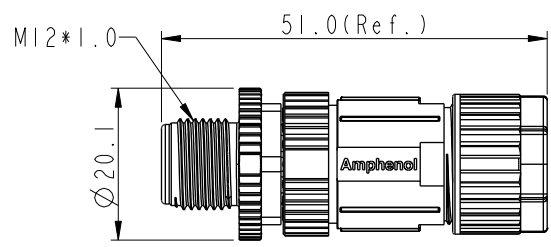

$\triangle B$ MSAP-XXBMMB-SL7001
XX: No. Of Pin

- $\triangle B$
Note:
- * RoHS Compliant
 - * $\text{\textcircled{O}}$ Important Dimension
 - * Waterproof rate: IPX7, mated
 - * Connector
 - Housing: Thermoplastic, Black
 - Pin: Copper alloy, Gold plated
 - Extension Nut: Thermoplastic, Black
 - Nut: Thermoplastic, Black
 - O-Ring: Rubber, Gray
 - * Clamp Ring: Thermoplastic, Black
 - * Sealing Nut: Thermoplastic, Black
 - * Seal: Rubber, Gray, OD: $\varnothing 4.0\text{mm} - \varnothing 8.0\text{mm}$
 - * One set unassembled in one pe bag

Pin Assignments Front View

UNIT: mm	$\text{\textcircled{O}}$	$\text{\textcircled{O}}$	TITLE N SEN, MI2 A -PLASTIC, SCREW $\triangle B$ CABLE W/O SR, M, M, FI SCREWIN
TOLERANCE .X ± 0.25 .XX ± 0.1 .XXX ± 0.05 ANGLES $\pm 1^\circ$	$\triangle B$	SCALE 1:1	SIZE A4
		REV. B	WC-REV. A.3
			$\text{\textcircled{O}}$: Inspection item