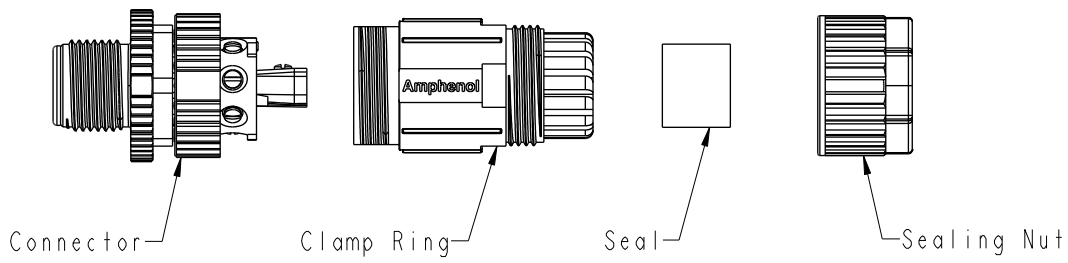

$\triangle B$ MSAP-XXBMMB-SL7001
XX: No. Of Pin

- $\triangle B$
Note:
- * RoHS Compliant
 - * $\text{\textcircled{O}}$ Important Dimension
 - * Waterproof rate: IPX7, mated
 - * Connector
 - Housing: Thermoplastic, Black
 - Pin: Copper alloy, Gold plated
 - Extension Nut: Thermoplastic, Black
 - Nut: Thermoplastic, Black
 - O-Ring: Rubber, Gray
 - * Clamp Ring: Thermoplastic, Black
 - * Sealing Nut: Thermoplastic, Black
 - * Seal: Rubber, Gray, OD: $\varnothing 4.0\text{mm} - \varnothing 8.0\text{mm}$
 - * One set unassembled in one pe bag

Pin Assignments Front View

UNIT: mm	$\text{\textcircled{O}}$	$\text{\textcircled{O}}$	TITLE N SEN, MI2 A -PLASTIC, SCREW $\triangle B$ CABLE W/O SR, M, M, FI SCREWIN
TOLERANCE .X ± 0.25 .XX ± 0.1 .XXX ± 0.05 ANGLES $\pm 1^\circ$	$\triangle B$	SCALE 1:1	SIZE A4
		REV. B	WC-REV. A.3
			$\text{\textcircled{O}}$: Inspection item