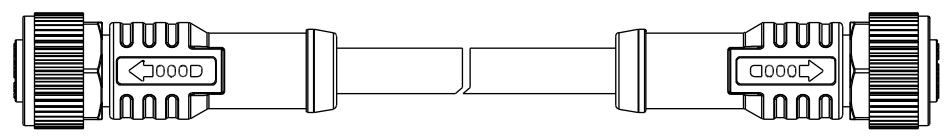

REV.	DESCRIPTION

Notes:

- * \varnothing Important Dimension.
- * Waterproof Rate: IP68, IP69K.
- * Connector: PU+GF, Black.
- * Pin: Copper Alloy, Gold Plated.
- * Screw Nut: Nylon, Black.
- * Outer Mold: PU, Black.
- * Cable: (B) UL20549, PUR Jacket, Black.
(D) UL2517, PVC Jacket, Black.
- * Rated Voltage: 3 & 4Pin 250V dc. or ac.
5Pin 60V dc. or ac.
6~12Pin 30V dc. or ac.
- * Rated Current: 3~5Pin 4A
6~8Pin 2A
10~12Pin 1.5A
- * Cable Length Tolerance: 0.5±20mm
01±40mm
02M~05M:±60mm
06M~10M:±100mm
11M~30M:±200mm
31M~99M:±500mm