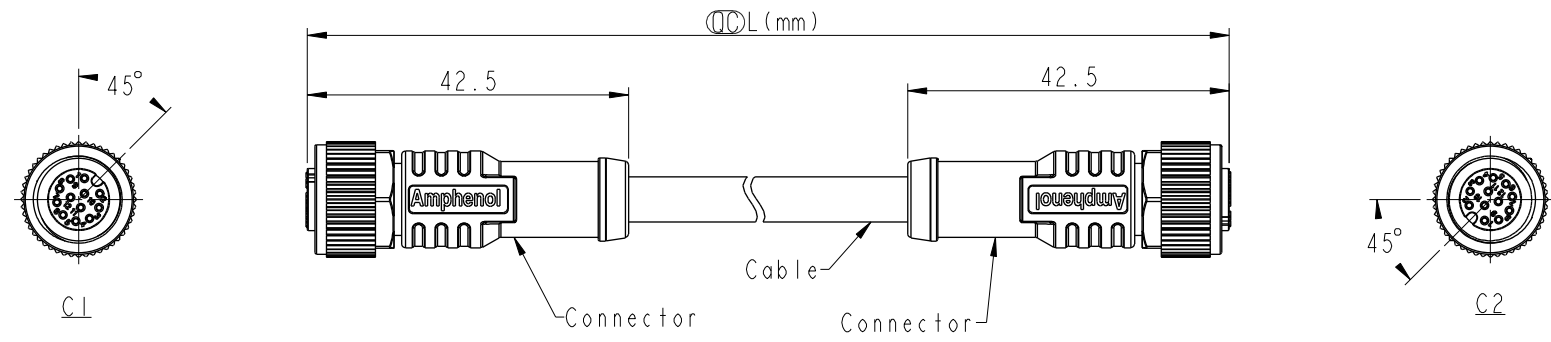

REV.	DESCRIPTION

Notes:

- * \varnothing Important Dimension.
- * Waterproof Rate: IP68, IP69K.
- * Connector: PU+GF, Black.
- * Pin: Copper Alloy, Gold Plated.
- * Screw Nut: Nylon, Black.
- * Outer Mold: PU, Black.
- * Cable: (B) UL20549, PUR Jacket, Black.
(D) UL2517, PVC Jacket, Black.
- * Rated Voltage: 3 & 4Pin 250V dc. or ac.
5Pin 60V dc. or ac.
6~12Pin 30V dc. or ac.
- * Rated Current: 3~5Pin 4A
6~8Pin 2A
10~12Pin 1.5A
- * Cable Length Tolerance: 0.5±20mm
01±40mm
02M~05M:±60mm
06M~10M:±100mm
11M~30M:±200mm
31M~99M:±500mm

F
E
D
C
B
A

THIS DOCUMENT IS SUBJECT TO CHANGE WITHOUT NOTICE. IT IS CONFIDENTIAL AND A PROPERTY OF Amphenol LTW. DISCLOSURE TO THIRD PARTY HAS TO BE AUTHORIZED BY Amphenol LTW.

UNIT:mm TOLERANCE ± 0.5 mm	TITLE MI2 A-Code Double Ended		<h1 style="text-align: center;">Amphenol LTW</h1> <p style="text-align: center;">安費諾亮泰企業股份有限公司</p>		ITEM NO	DRAWN BY Ruru	DATE 2018-12-05
	SCALE 1:2	SIZE A4			SHEET 1 OF 3	DWG NO MSAPXXFL-SAPFL-SXXXX	CHECKED BY Rita
	REV. A	WC-REV.	\varnothing : Inspection item	CUSTOMER ALTW	APPROVED BY Max	DATE 2018-12-05	

F
E
D
C
B
A

UNIT: mm TOLERANCE ± 0.5 mm	TITLE MI2 A-Code Double Ended		<h1 style="text-align: center;">Amphenol LTW</h1> <h2 style="text-align: center;">安費諾亮泰企業股份有限公司</h2>		ITEM NO	DRAWN BY Ruru	DATE 2018-12-05
	SCALE 1:2	SIZE A4			SHEET 2 OF 3	DWG NO MSAPXXFL-SAPFL-SXXXX	CHECKED BY Rita
	REV. A	WC-REV.	QC: Inspection item	CUSTOMER ALTW	APPROVED BY Max	DATE 2018-12-05	

C1 & C2	3P	4P	5P	6P	8P	10P	12P
							

Pin Assignments Front View

UNIT:mm TOLERANCE ± 0.5 mm	TITLE MI2 A-Code Double Ended		<h1 style="text-align: center;">Amphenol LTW</h1> <p style="text-align: center;">安費諾亮泰企業股份有限公司</p>	ITEM NO	DRAWN BY Ruru	DATE 2018-12-05
	SCALE 1:2	SIZE A4		SHEET 3 OF 3	DWG NO MSAPXXFL-SAPFL-SXXXX	CHECKED BY Rita
REV. A	WC-REV.	QC: Inspection item		CUSTOMER ALTW	APPROVED BY Max	DATE 2018-12-05