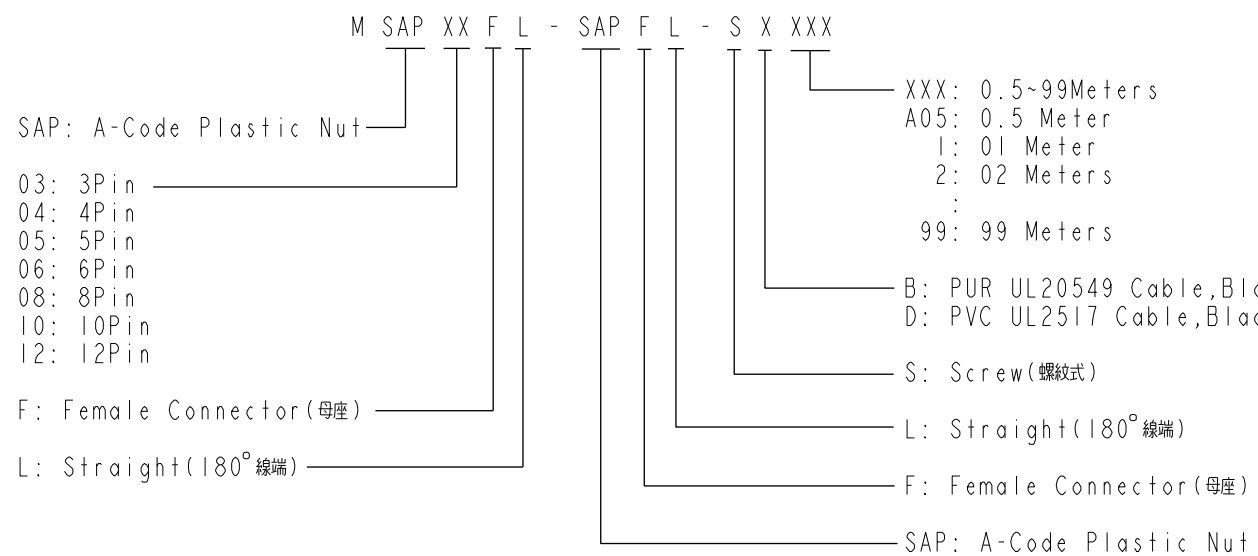

THIS DOCUMENT IS SUBJECT TO CHANGE WITHOUT NOTICE. IT IS CONFIDENTIAL AND A PROPERTY OF Amphenol LTW. DISCLOSURE TO THIRD PARTY HAS TO BE AUTHORIZED BY Amphenol LTW.

1 2 3 4 5 6 7 8

12P	PVC	6.0	26	MSAP12FL-SAPFL-SDXXX
10P				MSAP10FL-SAPFL-SDXXX
8P		5.5	24	MSAP08FL-SAPFL-SDXXX
6P				MSAP06FL-SAPFL-SDXXX
5P		5.1	22	MSAP05FL-SAPFL-SDXXX
4P				MSAP04FL-SAPFL-SDXXX
3P	4.8	MSAP03FL-SAPFL-SDXXX		
12P	PUR	6.0	26	MSAP12FL-SAPFL-SBXXX
10P				MSAP10FL-SAPFL-SBXXX
8P		4.8	24	MSAP08FL-SAPFL-SBXXX
6P				MSAP06FL-SAPFL-SBXXX
5P		5.0	22	MSAP05FL-SAPFL-SBXXX
4P				MSAP04FL-SAPFL-SBXXX
3P	4.4	MSAP03FL-SAPFL-SBXXX		
		4.0		
		3.8		
Contacts	Cable Jacket	Cable OD	AWG	Item No.

F
E
D
C
B
A

UNIT: mm TOLERANCE ± 0.5 mm	TITLE MI2 A-Code Double Ended		Amphenol LTW 安費諾亮泰企業股份有限公司		ITEM NO	DRAWN BY Ruru	DATE 2018-12-05	
	SCALE 1:2	SIZE A4			SHEET 2 OF 3	DWG NO MSAPXXFL-SAPFL-SXXXX	CHECKED BY Rita	DATE 2018-12-05
	REV. A	WC-REV.	QC: Inspection item	CUSTOMER ALTW	APPROVED BY Max	DATE 2018-12-05		

1 2 3 4 5 6 7 8 W10814-03-001A2