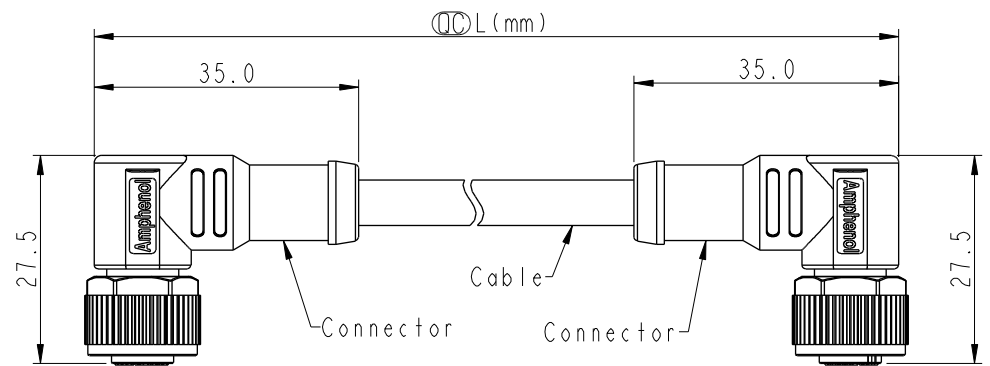

THIS DOCUMENT IS SUBJECT TO CHANGE WITHOUT NOTICE. IT IS CONFIDENTIAL AND A PROPERTY OF Amphenol LTW. DISCLOSURE TO THIRD PARTY HAS TO BE AUTHORIZED BY Amphenol LTW.

REV.	DESCRIPTION

C1

C2

Notes:

- \*  $\text{Ⓞ}$  Important Dimension.
- \* Waterproof Rate: IP68, IP69K.
- \* Connector: PU+GF, Black.
- \* Pin: Copper Alloy, Gold Plated.
- \* Screw Nut: Nylon, Black.
- \* Outer Mold: PU, Black.
- \* Cable: (B) UL20549, PUR Jacket, Black.  
(D) UL2517, PVC Jacket, Black.
- \* Rated Voltage: 3 & 4Pin 250V dc. or ac.  
5Pin 60V dc. or ac.  
6~12Pin 30V dc. or ac.
- \* Rated Current: 3~5Pin 4A  
6~8Pin 2A  
10~12Pin 1.5A
- \* Cable Length Tolerance: 0.5±20mm  
01±40mm  
02M~05M:±60mm  
06M~10M:±100mm  
11M~30M:±200mm  
31M~99M:±500mm

UNIT:mm

TOLERANCE

± 0.5 mm

TITLE MI2 A-Code Double Ended			
SCALE 1:2	SIZE A4	SHEET 1 OF 3	
REV. A	WC-REV.	$\text{Ⓞ}$ : Inspection item	

**Amphenol LTW**

安費諾亮泰企業股份有限公司

ITEM NO	DRAWN BY Ruru	DATE 2018-12-05
DWG NO MSAPXXFR-SAPFR-SXXXX	CHECKED BY Rita	DATE 2018-12-05
CUSTOMER ALTW	APPROVED BY Max	DATE 2018-12-05