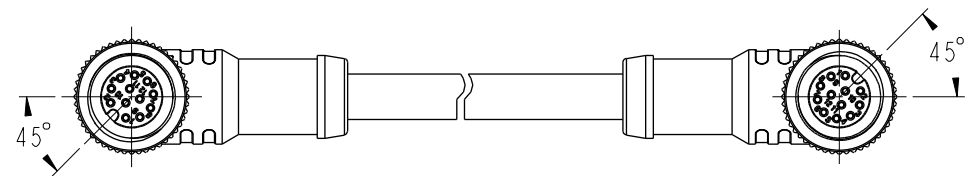

THIS DOCUMENT IS SUBJECT TO CHANGE WITHOUT NOTICE. IT IS CONFIDENTIAL AND A PROPERTY OF Amphenol LTW. DISCLOSURE TO THIRD PARTY HAS TO BE AUTHORIZED BY Amphenol LTW.

REV.	DESCRIPTION

C1

C2

Notes:

- \*  $\text{Ⓞ}$  Important Dimension.
- \* Waterproof Rate: IP68, IP69K.
- \* Connector: PU+GF, Black.
- \* Pin: Copper Alloy, Gold Plated.
- \* Screw Nut: Nylon, Black.
- \* Outer Mold: PU, Black.
- \* Cable: (B) UL20549, PUR Jacket, Black.  
(D) UL2517, PVC Jacket, Black.
- \* Rated Voltage: 3 & 4Pin 250V dc. or ac.  
5Pin 60V dc. or ac.  
6~12Pin 30V dc. or ac.
- \* Rated Current: 3~5Pin 4A  
6~8Pin 2A  
10~12Pin 1.5A
- \* Cable Length Tolerance: 0.5±20mm  
01±40mm  
02M~05M:±60mm  
06M~10M:±100mm  
11M~30M:±200mm  
31M~99M:±500mm

UNIT:mm

TOLERANCE

± 0.5 mm

TITLE MI2 A-Code Double Ended			
SCALE 1:2	SIZE A4	SHEET 1 OF 3	
REV. A	WC-REV.	$\text{Ⓞ}$ : Inspection item	

**Amphenol LTW**

安費諾亮泰企業股份有限公司

ITEM NO	DRAWN BY Ruru	DATE 2018-12-05
DWG NO MSAPXXFR-SAPFR-SXXXX	CHECKED BY Rita	DATE 2018-12-05
CUSTOMER ALTW	APPROVED BY Max	DATE 2018-12-05