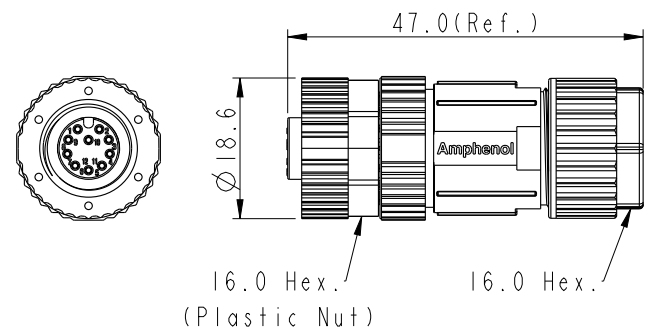

Pin Assignments
Front View

- Note:
- * CC Important Dimension To Check.
 - * Waterproof Rate: IP67
 - * Housing: Nylon, Black.
 - * Female Pin: Copper Alloy, Gold Plated.
 - * Nut: PBT+PC, Black.
 - * O-Ring: Silicone, Grey.
 - * Clamp Ring: Nylon, Black.
 - * Sealing Nut: PBT+BC, Black.
 - * Seal: Silicone, Grey.
 - * Seal For Cable OD: $\varnothing 4.0\text{mm} \sim \varnothing 8.0\text{mm}$.
 - * Applicable Wire gauge (Stranded wire cross section) 26AWG~24AWG
 - * Mating Recommended tightening torque: 3~4 kgf.cm / 0.29~0.39 N.m
 - * Sealing-Nut Recommended tightening torque: 4~6 kgf.cm / 0.39~0.59 N.m
 - * Detailed applicable wire specifications may vary depending on the actual wire construction.

UNIT:mm		
TOLERANCE		
.X	± 0.25	
.XX	± 0.1	
.XXX	± 0.05	
ANGLES	$\pm 1^\circ$	

TITLE M12A Unshielded Assy 10Pin F Conn. F Pin			
SCALE 1:1	SIZE A4	SHEET 1 OF 1	
REV. B	WC-REV. A.3	CC : Inspection item	