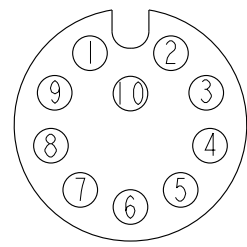

Pin Assignments
Front View

- Note:
- * CC Important Dimension To Check.
 - * Waterproof Rate: IP67
 - * Housing: Nylon, Black.
 - * Female Pin: Copper Alloy, Gold Plated.
 - * Nut: PBT+PC, Black.
 - * O-Ring: Silicone, Grey.
 - * Clamp Ring: Nylon, Black.
 - * Sealing Nut: PBT+BC, Black.
 - * Seal: Silicone, Grey.
 - * Seal For Cable OD: $\varnothing 4.0\text{mm} \sim \varnothing 8.0\text{mm}$.
 - * Applicable Wire gauge (Stranded wire cross section) 26AWG~24AWG
 - * Mating Recommended tightening torque: 3~4 kgf.cm / 0.29~0.39 N.m
 - * Sealing-Nut Recommended tightening torque: 4~6 kgf.cm / 0.39~0.59 N.m
 - * Detailed applicable wire specifications may vary depending on the actual wire construction.

UNIT:mm		
TOLERANCE		
.X	± 0.25	
.XX	± 0.1	
.XXX	± 0.05	
ANGLES	$\pm 1^\circ$	

TITLE M12A Unshielded Assy 10Pin F Conn. F Pin			
SCALE 1:1	SIZE A4	SHEET 1 OF 1	
REV. B	WC-REV. A.3	CC : Inspection item	