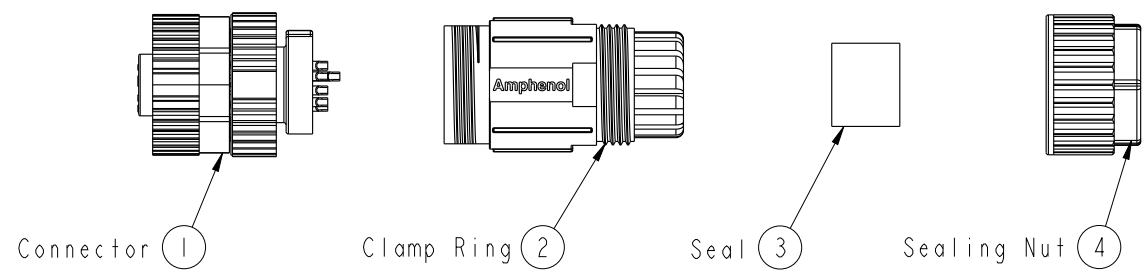

Pin Assignments
Front View

- Note:
- * CC Important Dimension To Check.
 - * Waterproof Rate: IP67
 - * Housing: Nylon, Black.
 - * Female Pin: Copper Alloy, Gold Plated.
 - * Nut: PBT+PC, Black.
 - * O-Ring: Silicone, Grey.
 - * Clamp Ring: Nylon, Black.
 - * Sealing Nut: PBT+BC, Black.
 - * Seal: Silicone, Grey.
 - * Seal For Cable OD: $\varnothing 4.0\text{mm} \sim \varnothing 8.0\text{mm}$.
 - * Applicable Wire gauge (Stranded wire cross section) 26AWG~24AWG
 - * Mating Recommended tightening torque: 3~4 kgf.cm / 0.29~0.39 N.m
 - * Sealing-Nut Recommended tightening torque: 4~6 kgf.cm / 0.39~0.59 N.m
 - * Detailed applicable wire specifications may vary depending on the actual wire construction.