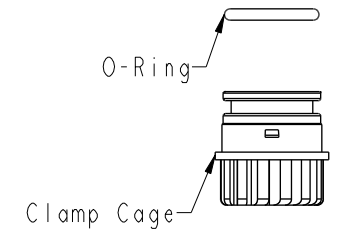

$\triangle B$
MSAS-XXBFFB-SR7001

XX: No. Of Pin

- Note:
- * RoHS Compliant
 - * \odot Important Dimension
 - * Waterproof rate: IPX7, mated
 - * Connector
 - Housing: Thermoplastic, Black
 - Pin: Copper alloy, Gold plated
 - Extension Nut: Metal
 - Nut: Metal
 - * O-Ring: Rubber, Gray
 - * Clamp Ring: Metal
 - * O-Ring: Rubber, Gray
 - * Clamp Cage: Thermoplastic, Black
 - * Sealing Nut: Metal
 - * Seal: Rubber, Gray, OD: ϕ 4.0mm- ϕ 7.0mm
 - * One set unassembled in one pe bag