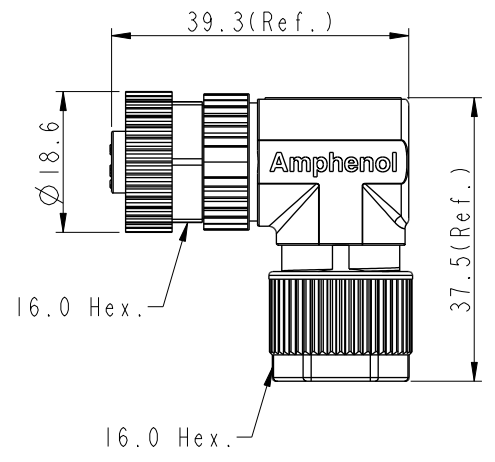

$\triangle B$
MSAS-XXBFFB-SR7001

XX: No. Of Pin

- Note:
- * RoHS Compliant
 - * \odot Important Dimension
 - * Waterproof rate: IPX7, mated
 - * Connector
 - Housing: Thermoplastic, Black
 - Pin: Copper alloy, Gold plated
 - Extension Nut: Metal
 - Nut: Metal
 - * O-Ring: Rubber, Gray
 - * Clamp Ring: Metal
 - * O-Ring: Rubber, Gray
 - * Clamp Cage: Thermoplastic, Black
 - * Sealing Nut: Metal
 - * Seal: Rubber, Gray, OD: ϕ 4.0mm- ϕ 7.0mm
 - * One set unassembled in one pe bag

Pin Assignments Front View

UNIT: mm	\odot	∇	TITLE N SEN, M12 A -SHLD, SCREW CABLE W/O SR, F, F, FI SCREWIN	$\triangle B$
TOLERANCE .X ± 0.25 .XX ± 0.1 .XXX ± 0.05 ANGLES $\pm 1^\circ$	$\triangle B$	SCALE 1:1	SIZE A4	SHEET 1 OF 1
REV. B	WC-REV. A.3	\odot : Inspection item		