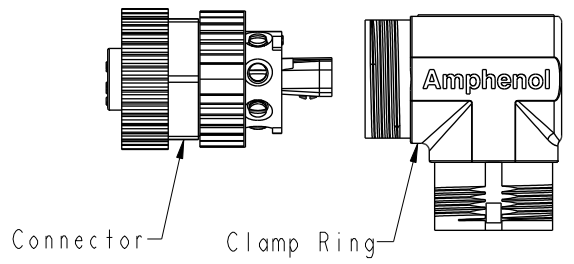

$\triangle B$
MSAS-XXBFFB-SR7001

XX: No. Of Pin

- Note:
- * RoHS Compliant
 - * \odot Important Dimension
 - * Waterproof rate: IPX7, mated
 - * Connector
 - Housing: Thermoplastic, Black
 - Pin: Copper alloy, Gold plated
 - Extension Nut: Metal
 - Nut: Metal
 - * O-Ring: Rubber, Gray
 - * Clamp Ring: Metal
 - * O-Ring: Rubber, Gray
 - * Clamp Cage: Thermoplastic, Black
 - * Sealing Nut: Metal
 - * Seal: Rubber, Gray, OD: ϕ 4.0mm- ϕ 7.0mm
 - * One set unassembled in one pe bag

Pin Assignments Front View

UNIT: mm	\odot	∇	TITLE N SEN, M12 A -SHLD, SCREW CABLE W/O SR, F, F, FI SCREWIN	$\triangle B$
TOLERANCE .X ± 0.25 .XX ± 0.1 .XXX ± 0.05 ANGLES $\pm 1^\circ$	$\triangle B$	SCALE 1:1	SIZE A4	SHEET 1 OF 1
REV. B	WC-REV. A.3	\odot : Inspection item		