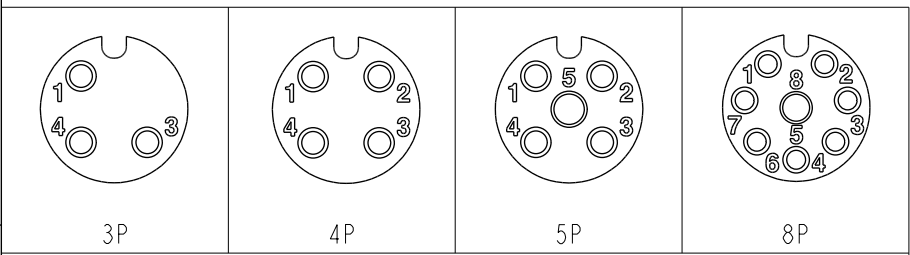

$\triangle B$
MSAS-XXBFFB-SR7001

XX: No. Of Pin

- Note:
- * RoHS Compliant
 - * \odot Important Dimension
 - * Waterproof rate: IPX7, mated
 - * Connector
 - Housing: Thermoplastic, Black
 - Pin: Copper alloy, Gold plated
 - Extension Nut: Metal
 - Nut: Metal
 - * O-Ring: Rubber, Gray
 - * Clamp Ring: Metal
 - * O-Ring: Rubber, Gray
 - * Clamp Cage: Thermoplastic, Black
 - * Sealing Nut: Metal
 - * Seal: Rubber, Gray, OD: ϕ 4.0mm- ϕ 7.0mm
 - * One set unassembled in one pe bag

Pin Assignments Front View

UNIT: mm	\odot	∇	TITLE N SEN, M12 A -SHLD, SCREW CABLE W/O SR, F, F, FI SCREWIN	$\triangle B$
TOLERANCE .X ± 0.25 .XX ± 0.1 .XXX ± 0.05 ANGLES $\pm 1^\circ$	$\triangle B$	SCALE 1:1	SIZE A4	SHEET 1 OF 1
REV. B	WC-REV. A.3	\odot : Inspection item		