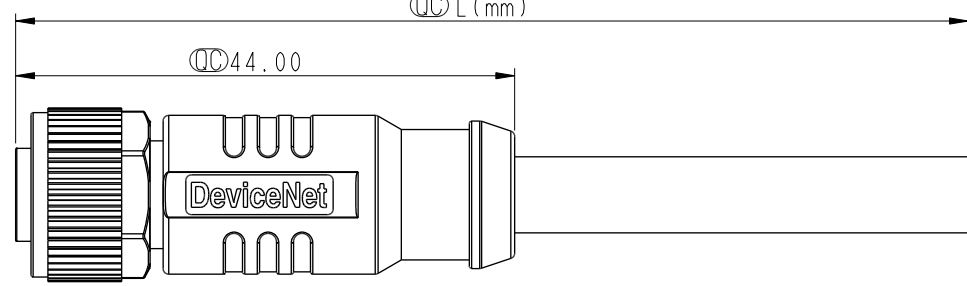

MSAS-XXBFFM-SL8JXX

XX: No. Of Pin

XX:01~99Meters
 01:01Meter
 02:02Meters
 :
 99:99Meters

- Note:
- * RoHS Compliant
 - * \varnothing Important dimension
 - * Waterproof rate: IP68, mated 1m/24h, IP69K mated
 - * Connector
 - Housing: Thermoplastic, Black
 - Pin: Copper alloy, Gold plated
 - O-Ring: Rubber, Gray
 - Nut: Metal
 - Outer mold: Thermoplastic, Black
 - * Cable: UL20549, 24#*IP+22#*IP+AL/MY+B+D
 OD=6.7mm, TPU Jacket, Purple
 - * Cable length tolerance: 1M: +50/-0 mm
 - 1M < L ≤ 3M: +100/-0 mm
 - 3M < L ≤ 5M: +150/-0 mm
 - 5M < L ≤ 10M: ±100 mm
 - 10M < L ≤ 20M: ±200 mm
 - 20M < L ≤ 30M: ±300 mm
 - 30M < L ≤ 99M: ±500 mm

Shield	Braid	編織
5	Blue	藍
4	White	白
3	Black	黑
2	Red	紅
1	Drain	地線
Connector	Wire Color	
Pin Out		

Twist
Twist

5P
Pin Assignments
Front View

UNIT:mm	\varnothing	
TOLERANCE	±0.5mm	

TITLE N SEN, M12 A -SHLD, SCREW CABLE W/O SR, F, F, MOLDING			
SCALE 3:2	SIZE A4	SHEET 1 OF 2	
REV. A	WC-REV. A.2	\varnothing : Inspection item	