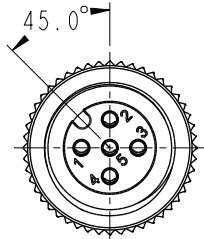

MSAS-XXBFFM-SL8JXX

XX: No. Of Pin

XX:01~99Meters
 01:01Meter
 02:02Meters
 :
 99:99Meters

- Note:
- * RoHS Compliant
 - * \varnothing Important dimension
 - * Waterproof rate: IP68, mated 1m/24h, IP69K mated
 - * Connector
 - Housing: Thermoplastic, Black
 - Pin: Copper alloy, Gold plated
 - O-Ring: Rubber, Gray
 - Nut: Metal
 - Outer mold: Thermoplastic, Black
 - * Cable: UL20549, 24#*IP+22#*IP+AL/MY+B+D
 OD=6.7mm, TPU Jacket, Purple
 - * Cable length tolerance: 1M: +50/-0 mm
 - 1M < L ≤ 3M: +100/-0 mm
 - 3M < L ≤ 5M: +150/-0 mm
 - 5M < L ≤ 10M: ±100 mm
 - 10M < L ≤ 20M: ±200 mm
 - 20M < L ≤ 30M: ±300 mm
 - 30M < L ≤ 99M: ±500 mm

Shield	Braid	編織
5	Blue	藍
4	White	白
3	Black	黑
2	Red	紅
1	Drain	地線
Connector	Wire Color	
Pin Out		

Twist
Twist

5P
Pin Assignments
Front View

UNIT:mm	\varnothing	
TOLERANCE	±0.5mm	

TITLE N SEN, M12 A -SHLD, SCREW CABLE W/O SR, F, F, MOLDING			
SCALE 3:2	SIZE A4	SHEET 1 OF 2	
REV. A	WC-REV. A.2	\varnothing : Inspection item	