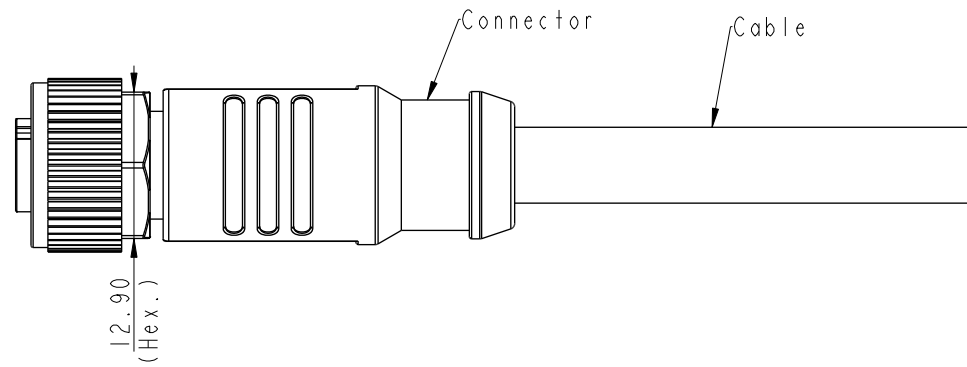

MSAS-XXBFFM-SL8JXX

XX: No. Of Pin

XX:01~99Meters
 01:01Meter
 02:02Meters
 :
 99:99Meters

- Note:
- * RoHS Compliant
 - * \varnothing Important dimension
 - * Waterproof rate: IP68, mated 1m/24h, IP69K mated
 - * Connector
 - Housing: Thermoplastic, Black
 - Pin: Copper alloy, Gold plated
 - O-Ring: Rubber, Gray
 - Nut: Metal
 - Outer mold: Thermoplastic, Black
 - * Cable: UL20549, 24#*IP+22#*IP+AL/MY+B+D
 OD=6.7mm, TPU Jacket, Purple
 - * Cable length tolerance: 1M: +50/-0 mm
 - 1M < L ≤ 3M: +100/-0 mm
 - 3M < L ≤ 5M: +150/-0 mm
 - 5M < L ≤ 10M: ±100 mm
 - 10M < L ≤ 20M: ±200 mm
 - 20M < L ≤ 30M: ±300 mm
 - 30M < L ≤ 99M: ±500 mm

Shield	Braid	編織
5	Blue	藍
4	White	白
3	Black	黑
2	Red	紅
1	Drain	地線
Connector	Wire Color	
Pin Out		

Twist
Twist

5P
Pin Assignments
Front View

UNIT:mm	\varnothing	
TOLERANCE	±0.5mm	

TITLE N SEN, M12 A -SHLD, SCREW CABLE W/O SR, F, F, MOLDING			
SCALE 3:2	SIZE A4	SHEET 1 OF 2	
REV. A	WC-REV. A.2	\varnothing : Inspection item	