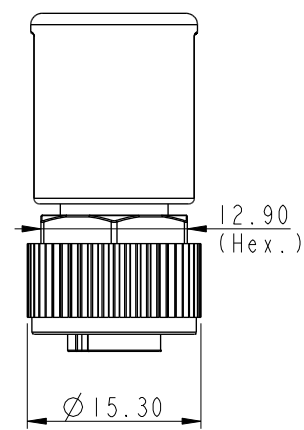

MSAS-XXBFFM-SR8JXX
 XX: No. Of Pin
 XX: 01~99Meters
 01: 01Meter
 02: 02Meters
 .
 99: 99Meters

Note:
 * RoHS Compliant
 * ⌀ Important dimension
 * Waterproof rate: IP68, mated 1m/24h, IP69K mated
 * Connector
 Housing: Thermoplastic, Black
 Pin: Copper alloy, Gold plated
 O-Ring: Rubber, Gray
 Nut: Metal
 Outer mold: Thermoplastic, Black
 * Cable: UL20549, 24#*1P+22#*1P+AL/MY+B+D,
 OD=6.7mm, TPU Jacket, Purple
 * Cable length tolerance: 1M: +50/-0 mm
 1M < L ≤ 3M: +100/-0 mm
 3M < L ≤ 5M: +150/-0 mm
 5M < L ≤ 10M: ±100 mm
 10M < L ≤ 20M: ±200 mm
 20M < L ≤ 30M: ±300 mm
 30M < L ≤ 99M: ±500 mm

Shield	Braid	編織	
5	Blue	藍	Twist
4	White	白	
3	Black	黑	Twist
2	Red	紅	
1	Drain	地線	
Connector	Wire Color		
Pin Out			

UNIT:mm
 TOLERANCE
 ±0.5mm

TITLE N SEN, M12 A -SHLD, SCREW CABLE W/O SR, F, F, MOLDING			
SCALE 3:2	SIZE A4	SHEET 1 OF 1	
REV. A	WC-REV. A.2	⌀ Inspection item	