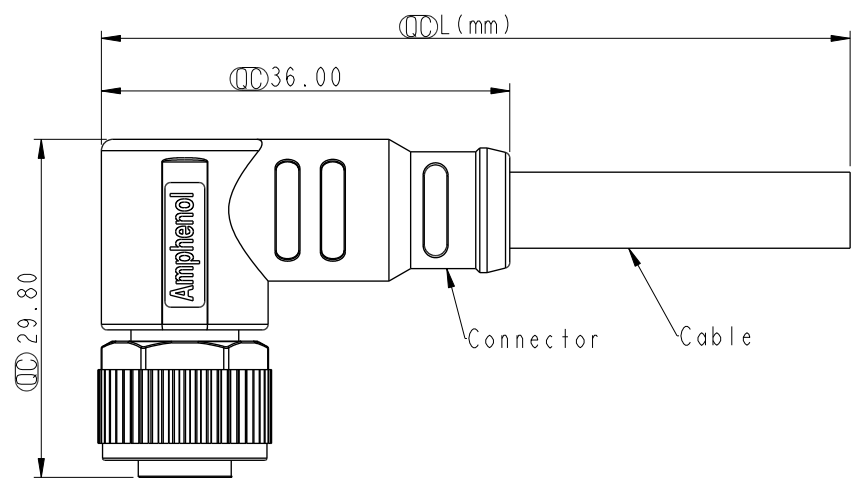

MSAS-XXBFFM-SR8JXX
 XX: No. Of Pin
 XX: 01~99Meters
 01: 01Meter
 02: 02Meters
 .
 99: 99Meters

Note:
 * RoHS Compliant
 * ⌀ Important dimension
 * Waterproof rate: IP68, mated 1m/24h, IP69K mated
 * Connector
 Housing: Thermoplastic, Black
 Pin: Copper alloy, Gold plated
 O-Ring: Rubber, Gray
 Nut: Metal
 Outer mold: Thermoplastic, Black
 * Cable: UL20549, 24#*1P+22#*1P+AL/MY+B+D,
 OD=6.7mm, TPU Jacket, Purple
 * Cable length tolerance: 1M: +50/-0 mm
 1M < L ≤ 3M: +100/-0 mm
 3M < L ≤ 5M: +150/-0 mm
 5M < L ≤ 10M: ±100 mm
 10M < L ≤ 20M: ±200 mm
 20M < L ≤ 30M: ±300 mm
 30M < L ≤ 99M: ±500 mm

Shield	Braid	編織	
5	Blue	藍	Twist
4	White	白	
3	Black	黑	Twist
2	Red	紅	
1	Drain	地線	
Connector	Wire Color		
Pin Out			

UNIT:mm
 TOLERANCE
 ±0.5mm

TITLE N SEN, M12 A -SHLD, SCREW CABLE W/O SR, F, F, MOLDING			
SCALE 3:2	SIZE A4	SHEET 1 OF 1	
REV. A	WC-REV. A.2	⌀ Inspection item	