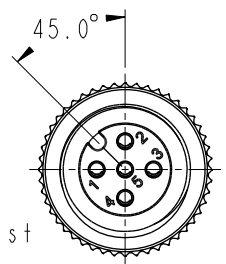

MSAS-XXBFFM-SR8JXX
 XX: No. Of Pin
 XX: 01~99Meters
 01: 01Meter
 02: 02Meters
 .
 99: 99Meters

Note:
 * RoHS Compliant
 * ⌀ Important dimension
 * Waterproof rate: IP68, mated 1m/24h, IP69K mated
 * Connector
 Housing: Thermoplastic, Black
 Pin: Copper alloy, Gold plated
 O-Ring: Rubber, Gray
 Nut: Metal
 Outer mold: Thermoplastic, Black
 * Cable: UL20549, 24#*1P+22#*1P+AL/MY+B+D,
 OD=6.7mm, TPU Jacket, Purple
 * Cable length tolerance: 1M: +50/-0 mm
 1M < L ≤ 3M: +100/-0 mm
 3M < L ≤ 5M: +150/-0 mm
 5M < L ≤ 10M: ±100 mm
 10M < L ≤ 20M: ±200 mm
 20M < L ≤ 30M: ±300 mm
 30M < L ≤ 99M: ±500 mm

Shield	Braid	編織	
5	Blue	藍	Twist
4	White	白	
3	Black	黑	Twist
2	Red	紅	
1	Drain	地線	
Connector	Wire Color		
Pin Out			

UNIT:mm
 TOLERANCE
 ±0.5mm

TITLE N SEN, M12 A -SHLD, SCREW CABLE W/O SR, F, F, MOLDING			
SCALE 3:2	SIZE A4	SHEET 1 OF 1	
REV. A	WC-REV. A.2	⌀ Inspection item	