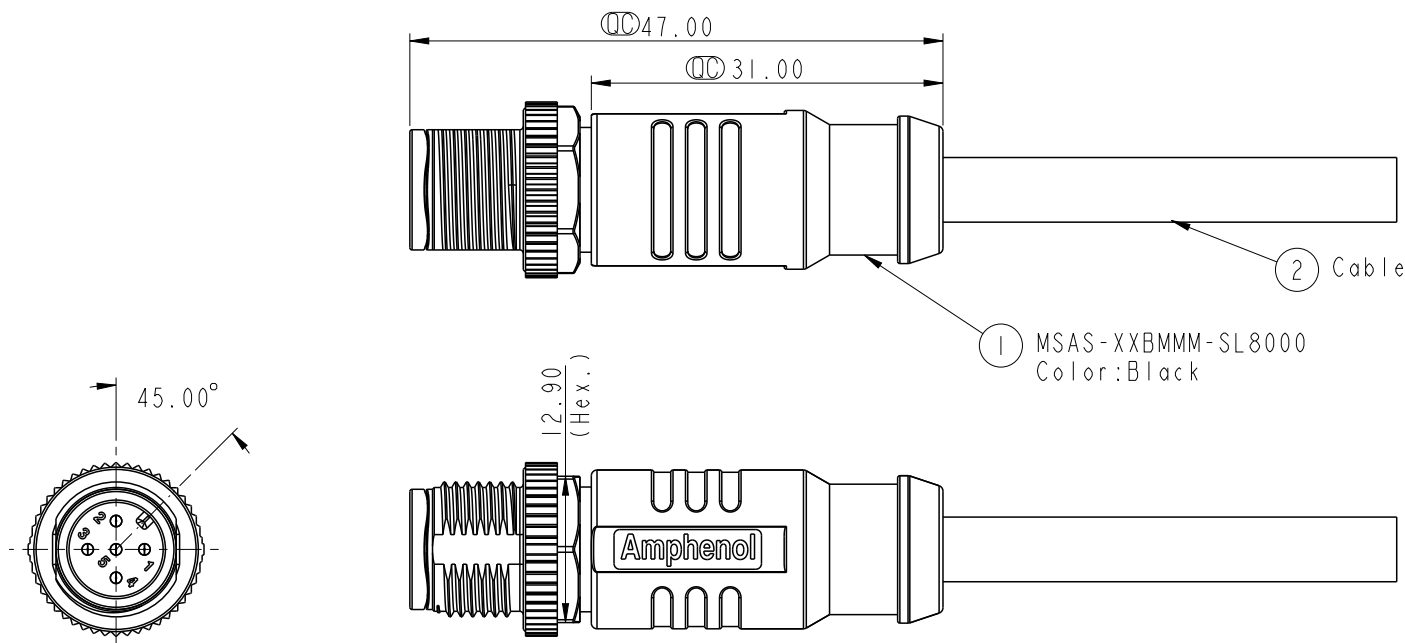

① MSAS-XXBMM-SL8000
Color:Black

② Cable

- Notes:
- * \varnothing Important Dimension.
 - * Waterproof Rate: IP68(Under water 1M for 24Hrs).
 - * Connector: Nylon+GF, Black.
 - * Male Pin: Copper Alloy, Gold Plated.
 - * Screw Nut: Zinc Alloy, Nickel Plated.
 - * Outer Mold: PP, Black.
 - * Cable: UL2517, Shield, PVC Jacket,UV resistant. Black.
UL20549,Shield, PU Jacket, Black.
 - * Rated Voltage: 3 & 4Pin 250V dc. or ac.
5Pin 60V dc. or ac.
6~12Pin 30V dc. or ac.
 - * Rated Current: 3~5Pin 4A
6~8Pin 2A
10~12Pin 1.5A
 - * Operating Temperature: -25~85°C

UNIT:mm		
TOLERANCE	$\pm 0.5mm$	

TITLE M12 Shielded A Code Cable Male Conn.			
SCALE 3:2	SIZE A4	SHEET 1 OF 3	
REV. A	WC-REV. A.1	\varnothing : Inspection item	

Amphenol LTW
安費諾亮泰企業股份有限公司

ITEM NO	DRAWN BY Brady	DATE 2018/04/13
DWG NO MSAS-XXBMM-SL8XXX	CHECKED BY Neo	DATE 2018/04/13
CUSTOMER ALTW	APPROVED BY Max	DATE 2018/04/13

8: IP68 (防水等級68)

L: Straight (180° 線端)

S: Screw (螺紋式)

M: Molding Type (射出成型)

B: Cable Without S/R (線端無網尾)

M: Male Connector (公座)

M: Male Pin (公Pin)

UNIT: mm