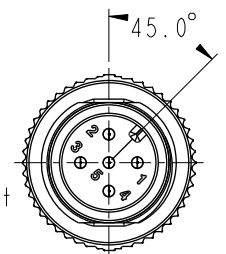

MSAS-XXBMMM-SR8JXX
 XX: No. Of Pin
 XX: 01~99Meters
 01: 01Meter
 02: 02Meters
 ...
 99: 99Meters

Note:
 * RoHS Compliant
 * \varnothing Important dimension
 * Waterproof rate: IP68, mated 1m/24h, IP69K mated
 * Connector
 Housing: Thermoplastic, Black
 Pin: Copper alloy, Gold plated
 Nut: Metal
 Outer mold: Thermoplastic, Black
 * Cable: UL20549, 24#*1P+22#*1P+AL/MY+B+D
 OD=6.7mm, TPU Jacket, Purple
 * Cable length tolerance: 1M: +50/-0 mm
 1M < L ≤ 3M: +100/-0 mm
 3M < L ≤ 5M: +150/-0 mm
 5M < L ≤ 10M: ±100 mm
 10M < L ≤ 20M: ±200 mm
 20M < L ≤ 30M: ±300 mm
 30M < L ≤ 99M: ±500 mm

Shield	Braid	編織	
5	Blue	藍	Twist
4	White	白	
3	Black	黑	Twist
2	Red	紅	
1	Drain	地線	
Connector	Wire Color		
Pin Out			

5P
 Pin Assignments
 Front View

UNIT:mm TOLERANCE ±0.5mm	TITLE N SEN, M12 A -SHLD, SCREW CABLE W/O SR, M, M, MOLDING			<h1 style="text-align: center;">Amphenol LTW</h1> <p style="text-align: center;">安費諾亮泰企業股份有限公司</p>	ITEM NO	DRAWN BY Jiahe Lin	DATE 2022-12-14
	SCALE 3:2	SIZE A4	SHEET 1 OF 1		DWG NO MSAS-XXBMMM-SR8JXX	CHECKED BY Allen Pan	DATE 2022-12-14
	REV. A	WC-REV. A.2	\varnothing : Inspection item		CUSTOMER ALTW	APPROVED BY Fred Lee	DATE 2022-12-14