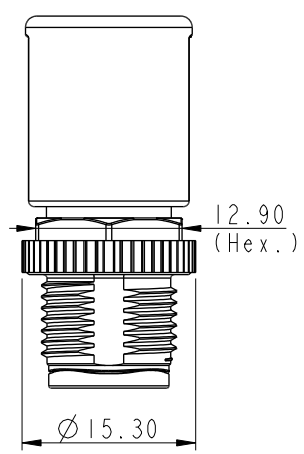

MSAS-XXBMMM-SR8JXX
 XX: No. Of Pin
 XX: 01~99Meters
 01: 01Meter
 02: 02Meters
 ...
 99: 99Meters

Note:
 * RoHS Compliant
 * \varnothing Important dimension
 * Waterproof rate: IP68, mated 1m/24h, IP69K mated
 * Connector
 Housing: Thermoplastic, Black
 Pin: Copper alloy, Gold plated
 Nut: Metal
 Outer mold: Thermoplastic, Black
 * Cable: UL20549, 24#*1P+22#*1P+AL/MY+B+D
 OD=6.7mm, TPU Jacket, Purple
 * Cable length tolerance: 1M: +50/-0 mm
 1M < L ≤ 3M: +100/-0 mm
 3M < L ≤ 5M: +150/-0 mm
 5M < L ≤ 10M: ±100 mm
 10M < L ≤ 20M: ±200 mm
 20M < L ≤ 30M: ±300 mm
 30M < L ≤ 99M: ±500 mm

Shield	Braid	編織	
5	Blue	藍	Twist
4	White	白	
3	Black	黑	Twist
2	Red	紅	
1	Drain	地線	
Connector	Wire Color		
Pin Out			

5P
 Pin Assignments
 Front View

UNIT:mm TOLERANCE ±0.5mm	TITLE N SEN, M12 A -SHLD, SCREW CABLE W/O SR, M, M, MOLDING			<h1 style="text-align: center;">Amphenol LTW</h1> <p style="text-align: center;">安費諾亮泰企業股份有限公司</p>	ITEM NO	DRAWN BY Jiahe Lin	DATE 2022-12-14
	SCALE 3:2	SIZE A4	SHEET 1 OF 1		DWG NO MSAS-XXBMMM-SR8JXX	CHECKED BY Allen Pan	DATE 2022-12-14
	REV. A	WC-REV. A.2	\varnothing : Inspection item		CUSTOMER ALTW	APPROVED BY Fred Lee	DATE 2022-12-14