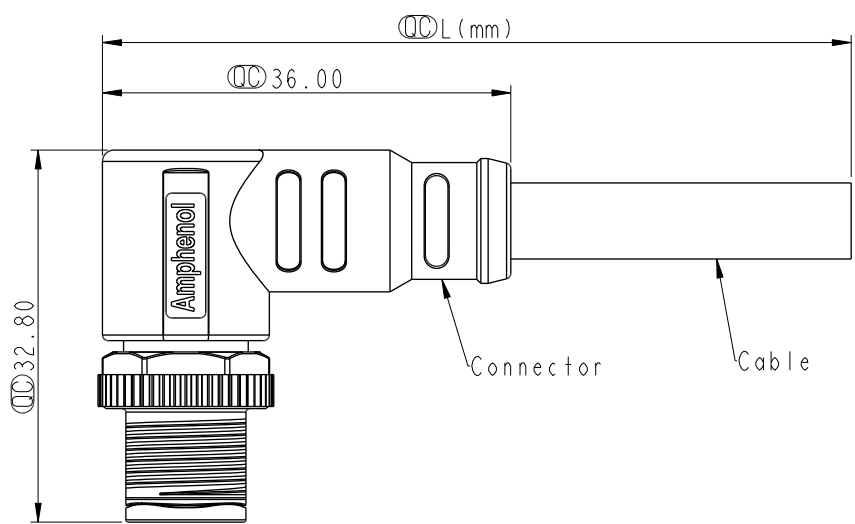

MSAS-XXBMMM-SR8JXX
 XX: No. Of Pin
 XX: 01~99Meters
 01: 01Meter
 02: 02Meters
 ...
 99: 99Meters

Note:
 * RoHS Compliant
 * \varnothing Important dimension
 * Waterproof rate: IP68, mated 1m/24h, IP69K mated
 * Connector
 Housing: Thermoplastic, Black
 Pin: Copper alloy, Gold plated
 Nut: Metal
 Outer mold: Thermoplastic, Black
 * Cable: UL20549, 24#*1P+22#*1P+AL/MY+B+D
 OD=6.7mm, TPU Jacket, Purple
 * Cable length tolerance: 1M: +50/-0 mm
 1M < L ≤ 3M: +100/-0 mm
 3M < L ≤ 5M: +150/-0 mm
 5M < L ≤ 10M: ±100 mm
 10M < L ≤ 20M: ±200 mm
 20M < L ≤ 30M: ±300 mm
 30M < L ≤ 99M: ±500 mm

Shield	Braid	編織	
5	Blue	藍	Twist
4	White	白	
3	Black	黑	Twist
2	Red	紅	
1	Drain	地線	
Connector	Wire Color		
Pin Out			

5P
 Pin Assignments
 Front View

UNIT:mm TOLERANCE ±0.5mm	TITLE N SEN, M12 A -SHLD, SCREW CABLE W/O SR, M, M, MOLDING			<h1 style="text-align: center;">Amphenol LTW</h1> <p style="text-align: center;">安費諾亮泰企業股份有限公司</p>	ITEM NO	DRAWN BY Jiahe Lin	DATE 2022-12-14
	SCALE 3:2	SIZE A4	SHEET 1 OF 1		DWG NO MSAS-XXBMMM-SR8JXX	CHECKED BY Allen Pan	DATE 2022-12-14
	REV. A	WC-REV. A.2	\varnothing : Inspection item		CUSTOMER ALTW	APPROVED BY Fred Lee	DATE 2022-12-14