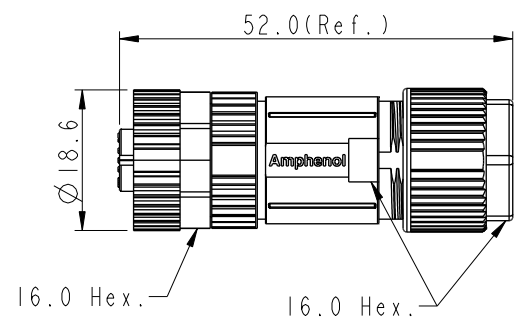

$\triangle B$
MSAS-XXBFFB-SL7001

XX: No. Of Pin

- $\triangle B$
Note:
- * RoHS Compliant
 - * \odot Important Dimension
 - * Waterproof rate: IPX7, mated
 - * Connector
 - Housing: Thermoplastic, Black
 - Pin: Copper alloy, Gold plated
 - Extension Nut: Metal
 - Nut: Metal
 - * O-Ring: Rubber, Gray
 - * Clamp Ring: Metal
 - * O-Ring: Rubber, Gray
 - * Clamp Cage: Thermoplastic, Black
 - * Sealing Nut: Metal
 - * Seal: Rubber, Gray, OD: $\phi 4.0\text{mm} \sim \phi 7.5\text{mm}$
 - * One set unassembled in one pe bag

Pin Assignments Front View

| | | | | |
|--|----------------|---------------------------|---|-----------------|
| UNIT: mm | \odot | ∇ | TITLE N SEN, M12 A -SHLD, SCREW CABLE W/O SR, F, F, FI SCREW IN | $\triangle B$ |
| TOLERANCE .X ± 0.25 .XX ± 0.1 .XXX ± 0.05 ANGLES $\pm 1^\circ$ | $\triangle B$ | SCALE 1:1 | SIZE A4 | SHEET 1 OF 1 |
| REV. B | WC-REV. A.3 | \odot : Inspection item | | |