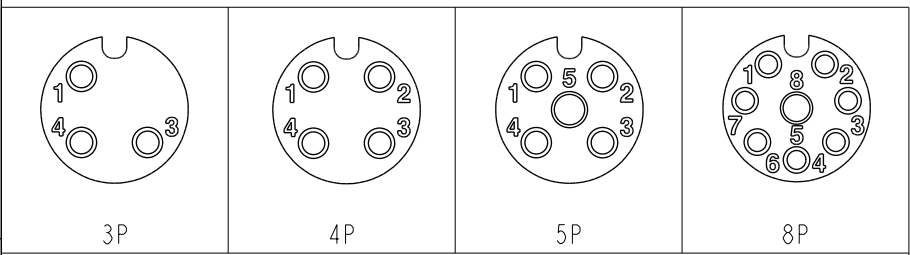

$\triangle B$
MSAS-XXBFFB-SL7001

XX: No. Of Pin

- $\triangle B$
Note:
- * RoHS Compliant
 - * \odot Important Dimension
 - * Waterproof rate: IPX7, mated
 - * Connector
 - Housing: Thermoplastic, Black
 - Pin: Copper alloy, Gold plated
 - Extension Nut: Metal
 - Nut: Metal
 - * O-Ring: Rubber, Gray
 - * Clamp Ring: Metal
 - * O-Ring: Rubber, Gray
 - * Clamp Cage: Thermoplastic, Black
 - * Sealing Nut: Metal
 - * Seal: Rubber, Gray, OD: $\phi 4.0\text{mm} \sim \phi 7.5\text{mm}$
 - * One set unassembled in one pe bag

Pin Assignments Front View

| | | | | |
|--|----------------|---------------------------|---|-----------------|
| UNIT: mm | \odot | ∇ | TITLE N SEN, M12 A -SHLD, SCREW CABLE W/O SR, F, F, FI SCREW IN | $\triangle B$ |
| TOLERANCE .X ± 0.25 .XX ± 0.1 .XXX ± 0.05 ANGLES $\pm 1^\circ$ | $\triangle B$ | SCALE 1:1 | SIZE A4 | SHEET 1 OF 1 |
| REV. B | WC-REV. A.3 | \odot : Inspection item | | |