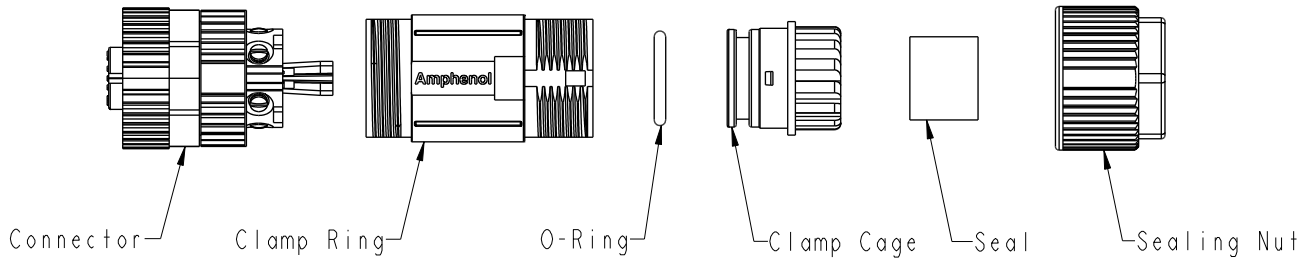

$\triangle B$
MSAS-XXBFFB-SL7001

XX: No. Of Pin

- $\triangle B$
Note:
- * RoHS Compliant
 - * \odot Important Dimension
 - * Waterproof rate: IPX7, mated
 - * Connector
 - Housing: Thermoplastic, Black
 - Pin: Copper alloy, Gold plated
 - Extension Nut: Metal
 - Nut: Metal
 - * O-Ring: Rubber, Gray
 - * Clamp Ring: Metal
 - * O-Ring: Rubber, Gray
 - * Clamp Cage: Thermoplastic, Black
 - * Sealing Nut: Metal
 - * Seal: Rubber, Gray, OD: $\phi 4.0\text{mm} \sim \phi 7.5\text{mm}$
 - * One set unassembled in one pe bag

Pin Assignments Front View

| | | | | |
|--|----------------|---------------------------|---|-----------------|
| UNIT: mm | \odot | ∇ | TITLE N SEN, M12 A -SHLD, SCREW CABLE W/O SR, F, F, FI SCREW IN | $\triangle B$ |
| TOLERANCE .X ± 0.25 .XX ± 0.1 .XXX ± 0.05 ANGLES $\pm 1^\circ$ | $\triangle B$ | SCALE 1:1 | SIZE A4 | SHEET 1 OF 1 |
| REV. B | WC-REV. A.3 | \odot : Inspection item | | |