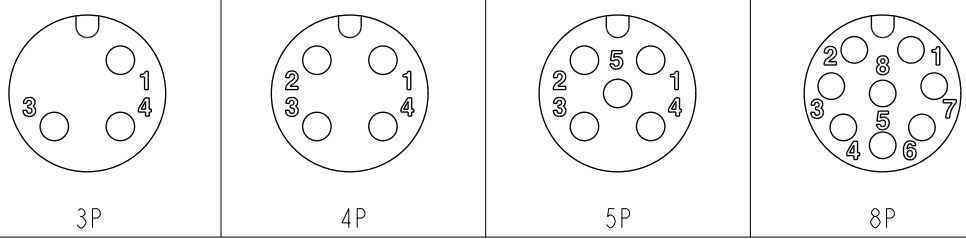

$\triangle B$
MSAS-XXBMMB-SL7001

XX: No. Of Pin

- $\triangle B$
Note:
- * RoHS Compliant
 - * $\text{\textcircled{C}}$ Important Dimension
 - * Waterproof rate: IPX7, mated
 - * Connector
 - Housing: Thermoplastic, Black
 - Pin: Copper alloy, Gold plated
 - Extension Nut: Metal
 - Nut: Metal
 - O-Ring: Rubber, Gray
 - * Clamp Ring: Metal
 - * O-Ring: Rubber, Gray
 - * Clamp Cage: Thermoplastic, Black
 - * Sealing Nut: Metal
 - * Seal: Rubber, Gray, OD: ϕ 4.0mm- ϕ 7.5mm
 - * One set unassembled in one pe bag

Pin Assignments Front View

UNIT: mm	$\text{\textcircled{C}}$	$\text{\textcircled{C}}$	TITLE N SEN, M12 A -SHLD, SCREW CABLE W/O SR, M, M, FI SCREW IN	$\triangle B$
TOLERANCE .X ± 0.25 .XX ± 0.1 .XXX ± 0.05 ANGLES $\pm 1^\circ$	$\triangle B$	SCALE 1:1	SIZE A4	SHEET 1 OF 1
REV. B	WC-REV. A.5	$\text{\textcircled{C}}$: Inspection item		