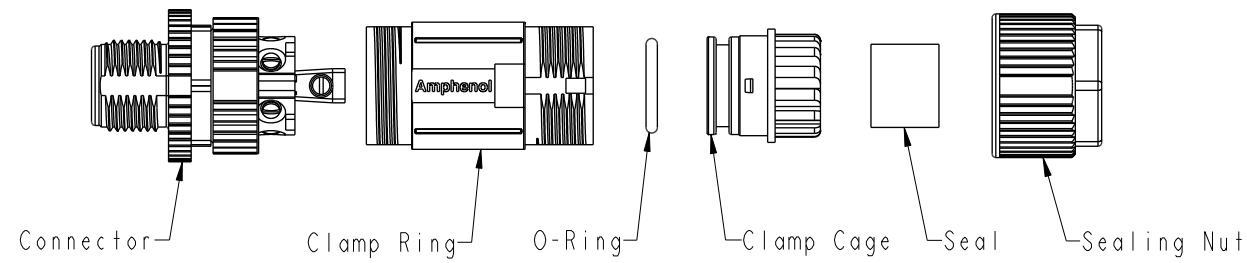

$\triangle B$
MSAS-XXBMMB-SL7001

XX: No. Of Pin

- $\triangle B$
Note:
- * RoHS Compliant
 - * $\text{\textcircled{C}}$ Important Dimension
 - * Waterproof rate: IPX7, mated
 - * Connector
 - Housing: Thermoplastic, Black
 - Pin: Copper alloy, Gold plated
 - Extension Nut: Metal
 - Nut: Metal
 - O-Ring: Rubber, Gray
 - * Clamp Ring: Metal
 - * O-Ring: Rubber, Gray
 - * Clamp Cage: Thermoplastic, Black
 - * Sealing Nut: Metal
 - * Seal: Rubber, Gray, OD: ϕ 4.0mm- ϕ 7.5mm
 - * One set unassembled in one pe bag

Pin Assignments Front View

UNIT: mm	$\text{\textcircled{C}}$	$\text{\textcircled{C}}$	TITLE N SEN, M12 A -SHLD, SCREW CABLE W/O SR, M, M, FI SCREW IN	$\triangle B$
TOLERANCE .X ± 0.25 .XX ± 0.1 .XXX ± 0.05 ANGLES $\pm 1^\circ$	$\triangle B$	SCALE 1:1	SIZE A4	SHEET 1 OF 1
REV. B	WC-REV. A.5	$\text{\textcircled{C}}$: Inspection item		