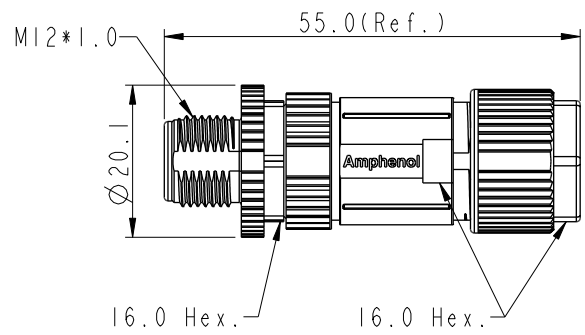

$\triangle B$
MSAS-XXBMMB-SL7001

XX: No. Of Pin

- $\triangle B$
Note:
- * RoHS Compliant
 - * $\text{\textcircled{C}}$ Important Dimension
 - * Waterproof rate: IPX7, mated
 - * Connector
 - Housing: Thermoplastic, Black
 - Pin: Copper alloy, Gold plated
 - Extension Nut: Metal
 - Nut: Metal
 - O-Ring: Rubber, Gray
 - * Clamp Ring: Metal
 - * O-Ring: Rubber, Gray
 - * Clamp Cage: Thermoplastic, Black
 - * Sealing Nut: Metal
 - * Seal: Rubber, Gray, OD: ϕ 4.0mm- ϕ 7.5mm
 - * One set unassembled in one pe bag

Pin Assignments Front View

UNIT: mm	$\text{\textcircled{C}}$	$\text{\textcircled{C}}$	TITLE N SEN, M12 A -SHLD, SCREW CABLE W/O SR, M, M, FI SCREW IN	$\triangle B$
TOLERANCE .X ± 0.25 .XX ± 0.1 .XXX ± 0.05 ANGLES $\pm 1^\circ$	$\triangle B$	SCALE 1:1	SIZE A4	SHEET 1 OF 1
REV. B	WC-REV. A.5	$\text{\textcircled{C}}$: Inspection item		